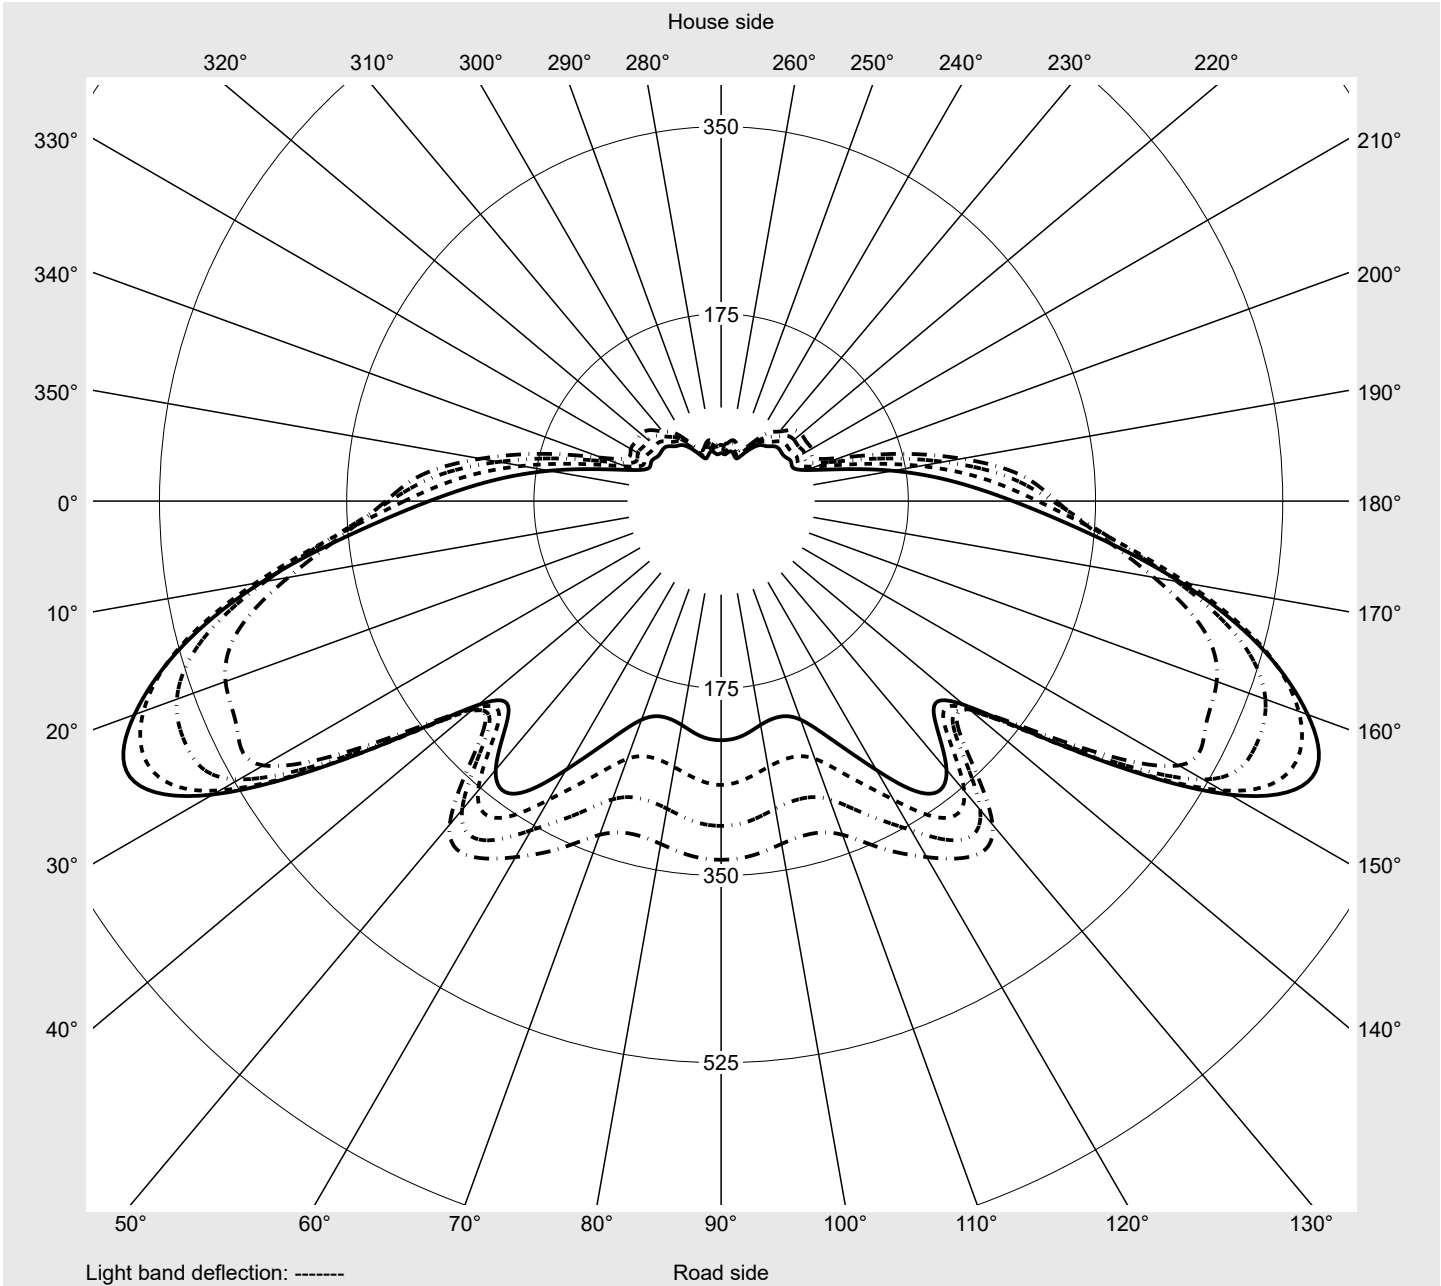

# Photometric test report

<b>Family</b> <b>CITY-LIGHT PLUS LED</b>	<b>Order number:</b> 5XA5275EF14H + 5XA54000XS <b>EAN:</b> 4058352636138 + 4050737730073	<b>LP number</b> <b>59107_25</b>
	<b>Version</b> post-top- or mounting to wall arm, spreader element, structured <b>Optic</b> asymmetric, wide distribution (ST1.2a) <b>Cover</b> cover transparent, PMMA <b>Lamps</b> LED 3000 K   CRI ≥ 70 <b>Controlgear</b> ECG SITECO iQ <b>Rated values</b> Net luminous flux = 1390 lm Power consumption = 10.5 W Luminous efficacy = 132.4 lm/W	<b>serial documentation</b> <b>07.07.2022</b>

**Luminous intensity in cd/klm** C180-0 C205-25 C210-30 C270-90 **Imax: 610 cd/klm**

Luminaire output ratios	
Eta	100.0%
Eta 0° - 90°	97.2%
Eta 90° - 180°	2.8%
Measurement conditions	
DIN EN 13032 and DIN 5032	

Luminous intensity class acc. to EN13201-2	
Class:	G1
Imax 70°	486.7
Imax 80°	176.6
Imax 90°	16.1
Imax >90°	12.6
Imax >95°	10.8

**Photometric test report**

<b>Family</b> CITY-LIGHT PLUS LED	<b>Order number:</b> 5XA5275EF14H + 5XA54000XS <b>EAN:</b> 4058352636138 + 4050737730073	<b>LP number</b> 59107_25
--------------------------------------	---	------------------------------

**Envelope curve in cd/klm**      **KMK 60°**    **KMK 57.5°**    **KMK 55°**    **KMK 52.5°**      **siteco**