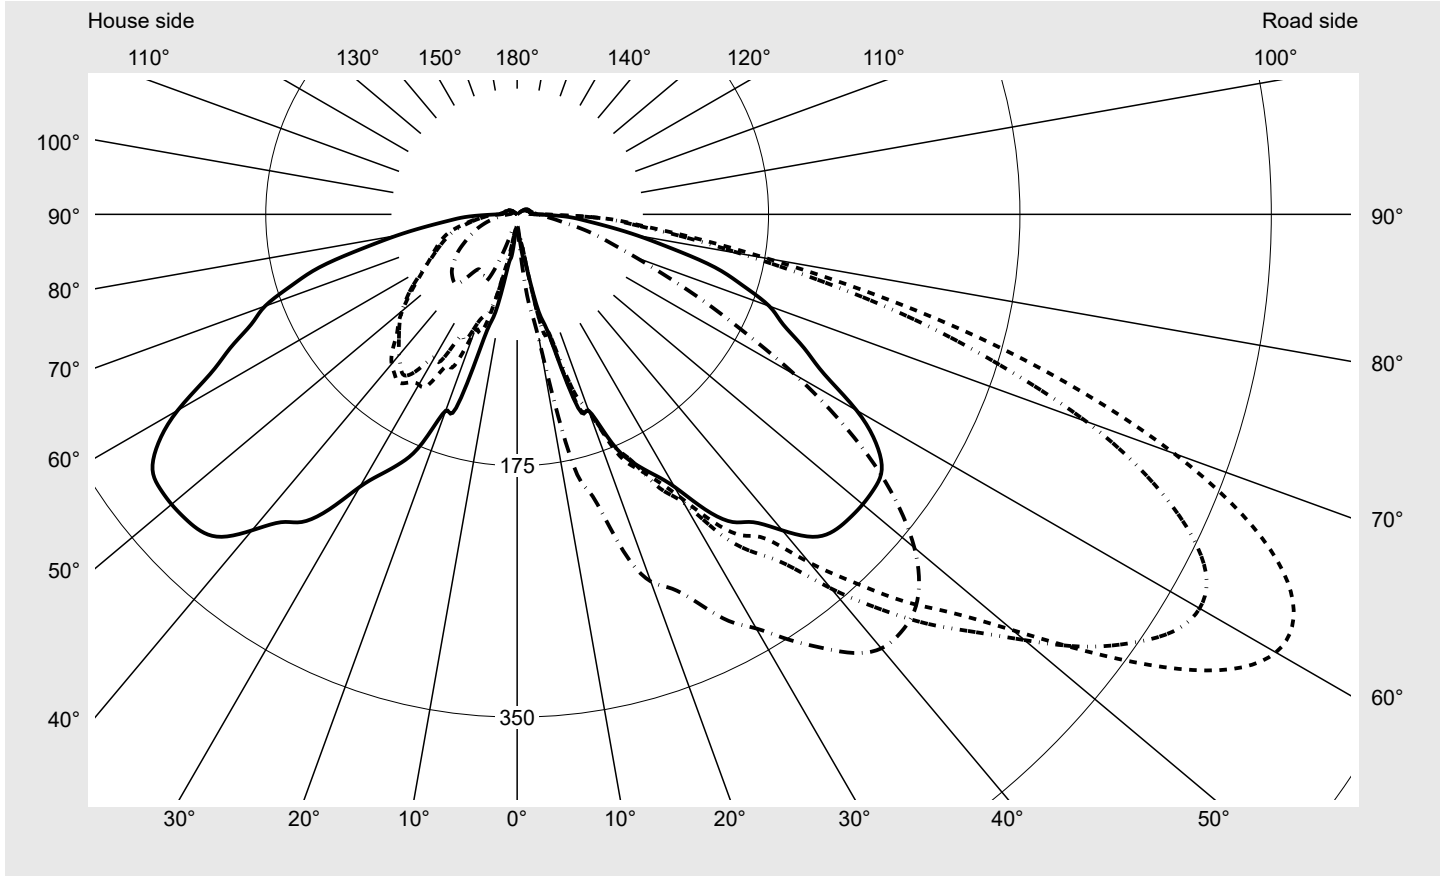

# Photometric test report

<b>Family</b> <b>CITY-LIGHT PLUS LED</b>	<b>Order number:</b> 5XA5275EF14H + 5XA54000XS <b>EAN:</b> 4058352636138 + 4050737730073	<b>LP number</b> <b>59107_25</b>
	<b>Version</b> post-top- or mounting to wall arm, spreader element, structured <b>Optic</b> asymmetric, wide distribution (ST1.2a) <b>Cover</b> cover transparent, PMMA <b>Lamps</b> LED 3000 K   CRI ≥ 70 <b>Controlgear</b> ECG SITECO iQ <b>Rated values</b> Net luminous flux = 1390 lm Power consumption = 10.5 W Luminous efficacy = 132.4 lm/W	<b>serial documentation</b> <b>07.07.2022</b>

**Luminous intensity in cd/klm** C180-0 C205-25 C210-30 C270-90 **Imax: 610 cd/klm**

Luminaire output ratios	
Eta	100.0%
Eta 0° - 90°	97.2%
Eta 90° - 180°	2.8%
Measurement conditions	
DIN EN 13032 and DIN 5032	