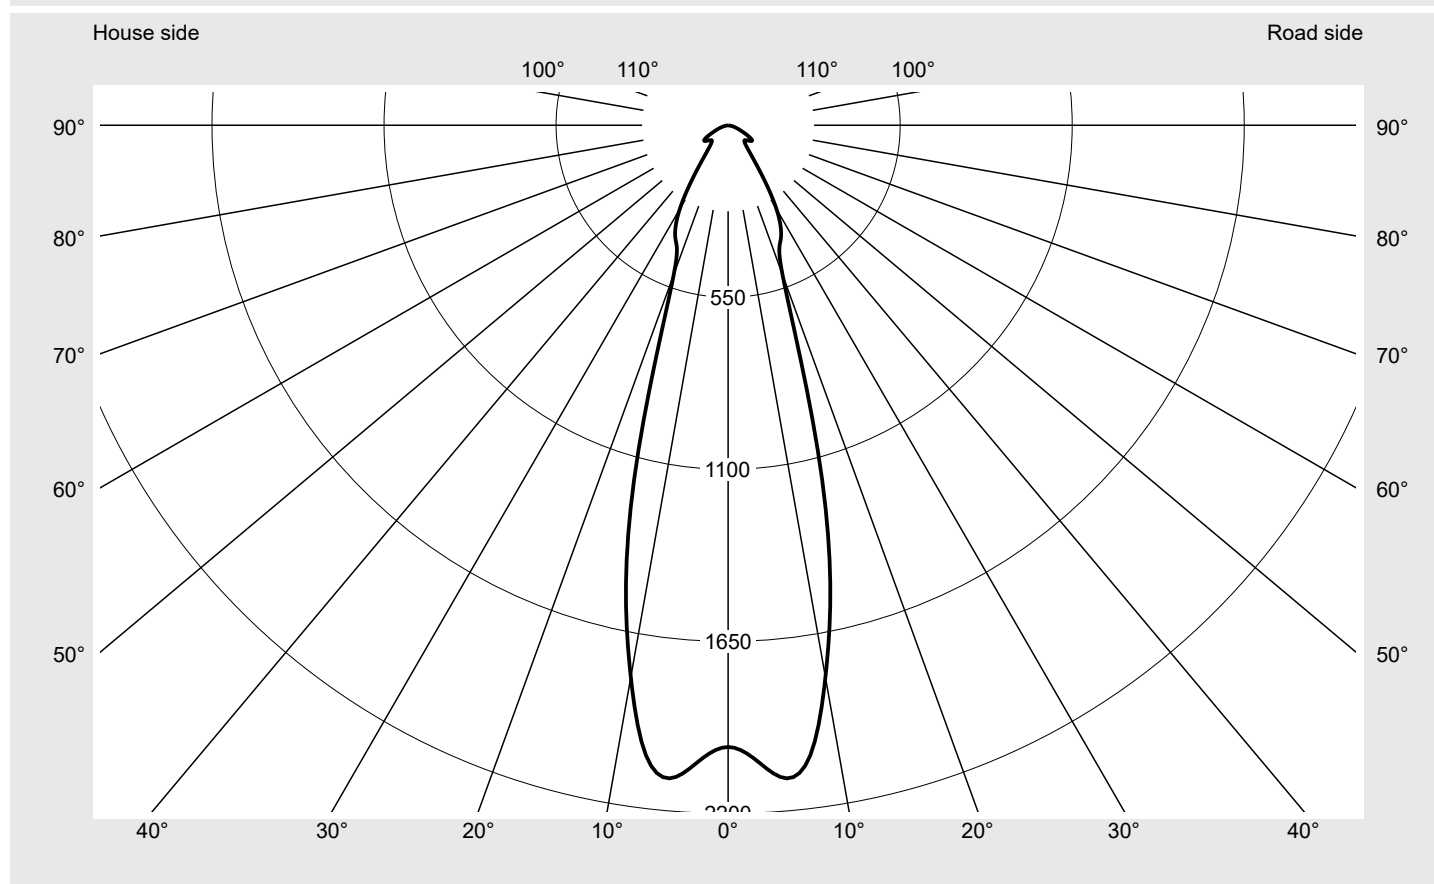

Photometric test report

Family
Floodlight 20 midi LED

Order number: 5XA7682D2B2AC
EAN: 4058352222676

LP number
58579_4

Version bracket for wall fastening
Optic symmetric distribution RS17
Cover toughened safety glass
Lamps 1 x LED 4000K / CRI ≥ 70
(unbekannt LED 4000K / CRI = 70)
Controlgear ECG-DALI
Rated values Net luminous flux = 19540 lm
Power consumption = 142.0 W
Luminous efficacy = 137.6 lm/W

serial
documentation
25.08.2021

siteco

Luminous intensity in cd/klm

C180-0

Imax: 2095 cd/klm

Luminaire output ratios

Eta	100.0%
Eta 0° - 90°	100.0%
Eta 90° - 180°	0.0%

Luminous intensity class acc. to EN13201-2

Class:	G6
Imax 70°	33.2
Imax 80°	8.4
Imax 90°	0.0
Imax >90°	0.0
Imax >95°	0.0

Measurement conditions

DIN EN 13032 and DIN 5032

Photometric test report

Family Floodlight 20 midi LED	Order number: 5XA7682D2B2AC EAN: 4058352222676	LP number 58579_4
---	---	-----------------------------

Envelope curve in cd/klm **KMK 5°** **KMK 2.5°** **KMK 0°**

Photometric test report

Family Floodlight 20 midi LED	Order number: 5XA7682D2B2AC EAN: 4058352222676	LP number 58579_4
---	---	-----------------------------