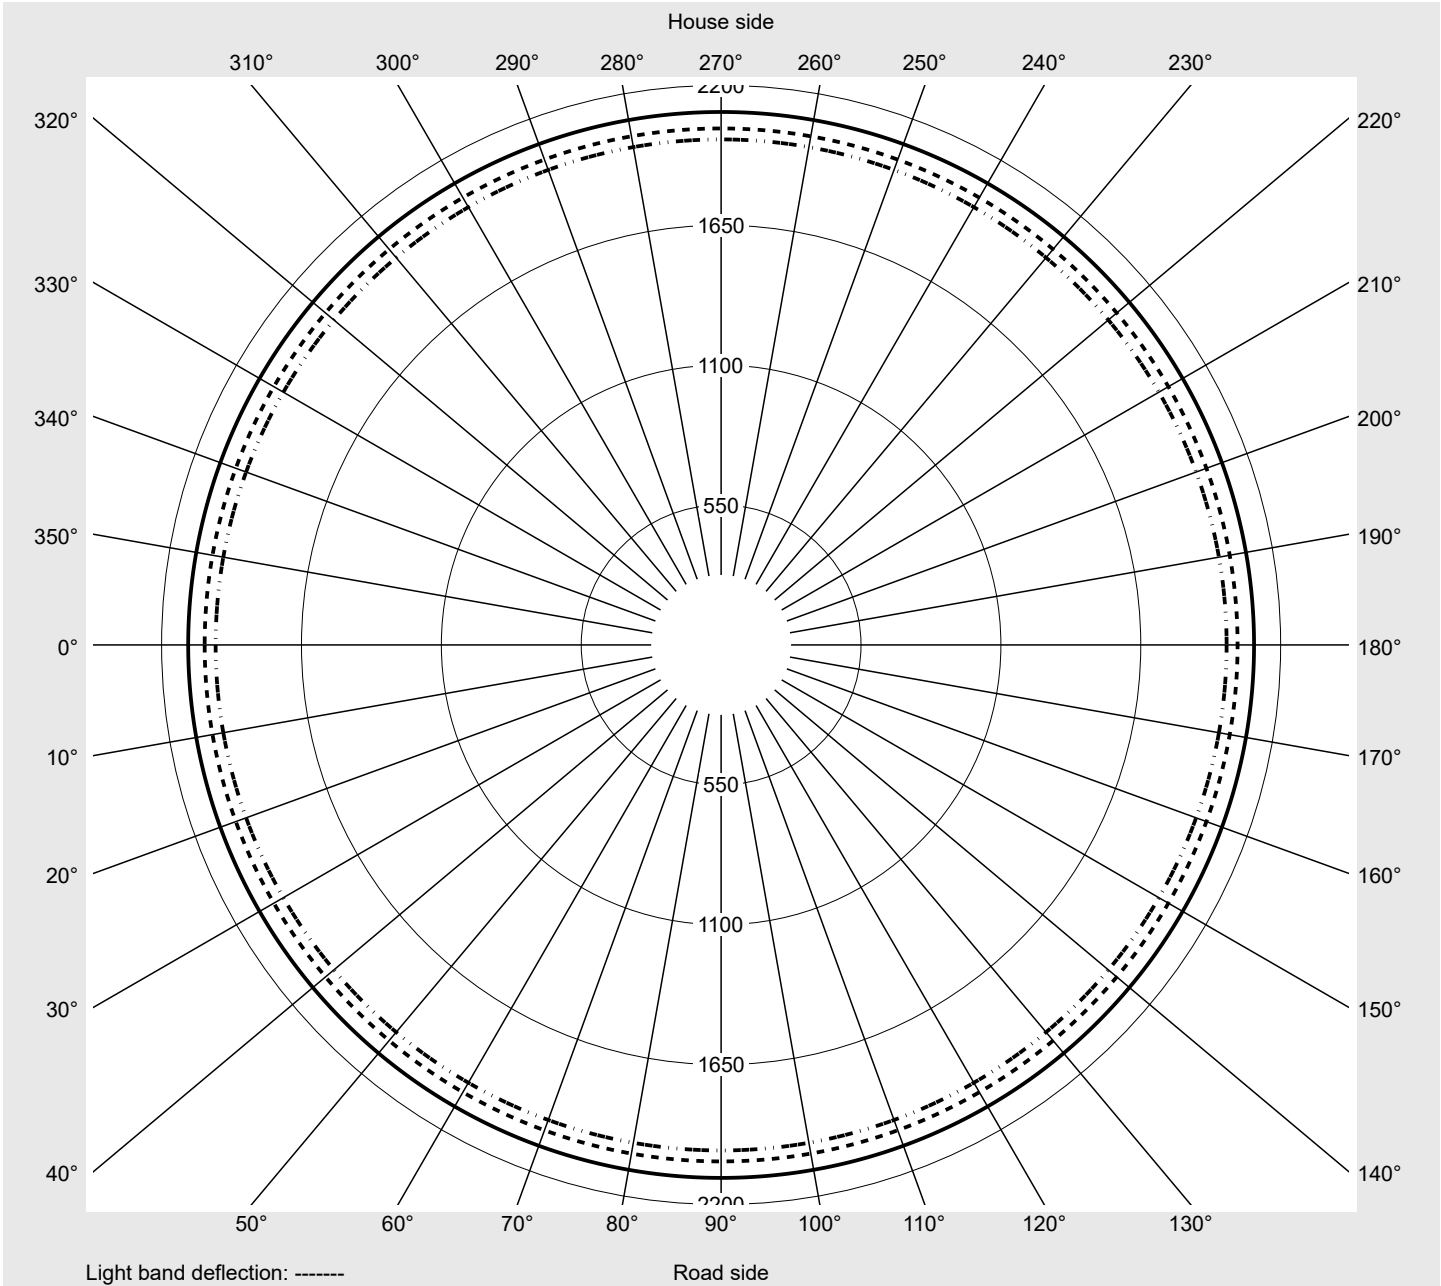

Photometric test report

Family
Floodlight 20 midi LED

Order number: 5XA7682D2B2AC
EAN: 4058352222676

LP number
58579_4

Version bracket for wall fastening
Optic symmetric distribution RS17
Cover toughened safety glass
Lamps 1 x LED 4000K / CRI ≥ 70
(unbekannt LED 4000K / CRI = 70)
Controlgear ECG-DALI
Rated values Net luminous flux = 19540 lm
Power consumption = 142.0 W
Luminous efficacy = 137.6 lm/W

serial
documentation
25.08.2021

siteco

Luminous intensity in cd/klm

C180-0

Imax: 2095 cd/klm

Luminaire output ratios

Eta	100.0%
Eta 0° - 90°	100.0%
Eta 90° - 180°	0.0%

Luminous intensity class acc. to EN13201-2

Class:	G6
Imax 70°	33.2
Imax 80°	8.4
Imax 90°	0.0
Imax >90°	0.0
Imax >95°	0.0

Measurement conditions

DIN EN 13032 and DIN 5032

Photometric test report

Family Floodlight 20 midi LED	Order number: 5XA7682D2B2AC EAN: 4058352222676	LP number 58579_4
---	---	-----------------------------

Envelope curve in cd/klm **KMK 5°** **KMK 2.5°** **KMK 0°**

Photometric test report

Family Floodlight 20 midi LED	Order number: 5XA7682D2B2AC EAN: 4058352222676	LP number 58579_4
---	---	-----------------------------