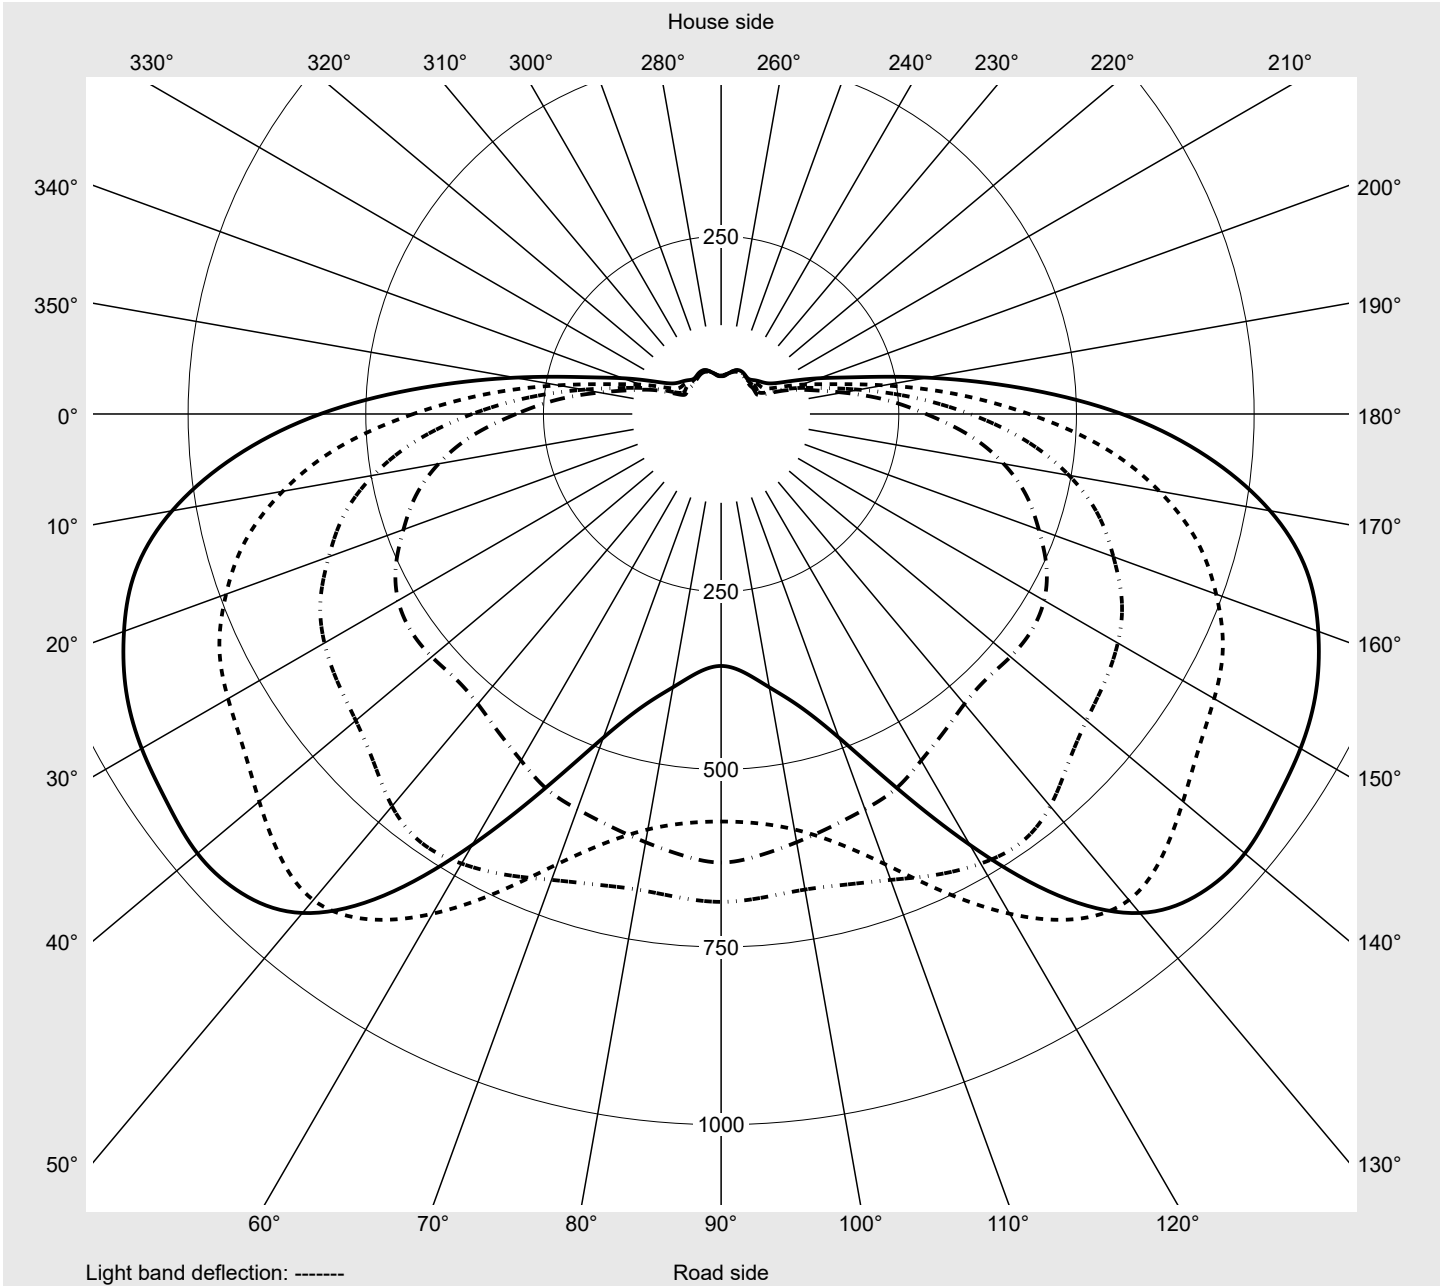

Photometric test report

Family Floodlight FL21 mini	Order number: 5XA7772B2A3A EAN: 4058352653937	LP number 59304_73
	Version Mast bracket Optic asymmetric distribution PL43 Cover toughened safety glass Lamps LED 3000 K CRI ≥ 70 Controlgear ECG SITECO iQ Rated values Net luminous flux = 6400 lm Power consumption = 45.5 W Luminous efficacy = 140.7 lm/W	serial documentation 26.08.2022

Luminous intensity in cd/klm C180-0 C220-40 C225-45 C270-90 **Imax: 962 cd/klm**

Luminaire output ratios	
Eta	100.0%
Eta 0° - 90°	100.0%
Eta 90° - 180°	0.0%

Luminous intensity class acc. to EN13201-2	
Class:	G6
Imax 70°	58.9
Imax 80°	16.9
Imax 90°	0.0
Imax >90°	0.0
Imax >95°	0.0

Measurement conditions
DIN EN 13032 and DIN 5032

Photometric test report

Family Floodlight FL21 mini	Order number: 5XA7772B2A3A EAN: 4058352653937	LP number 59304_73
---------------------------------------	--	------------------------------

Envelope curve in cd/klm **KMK 57.5°** **KMK 55°** **KMK 52.5°** **KMK 50°** **siteco**

Photometric test report

Family Floodlight FL21 mini	Order number: 5XA7772B2A3A EAN: 4058352653937	LP number 59304_73
Table of values for luminous intensities		Maximum luminous intensity
siteco		