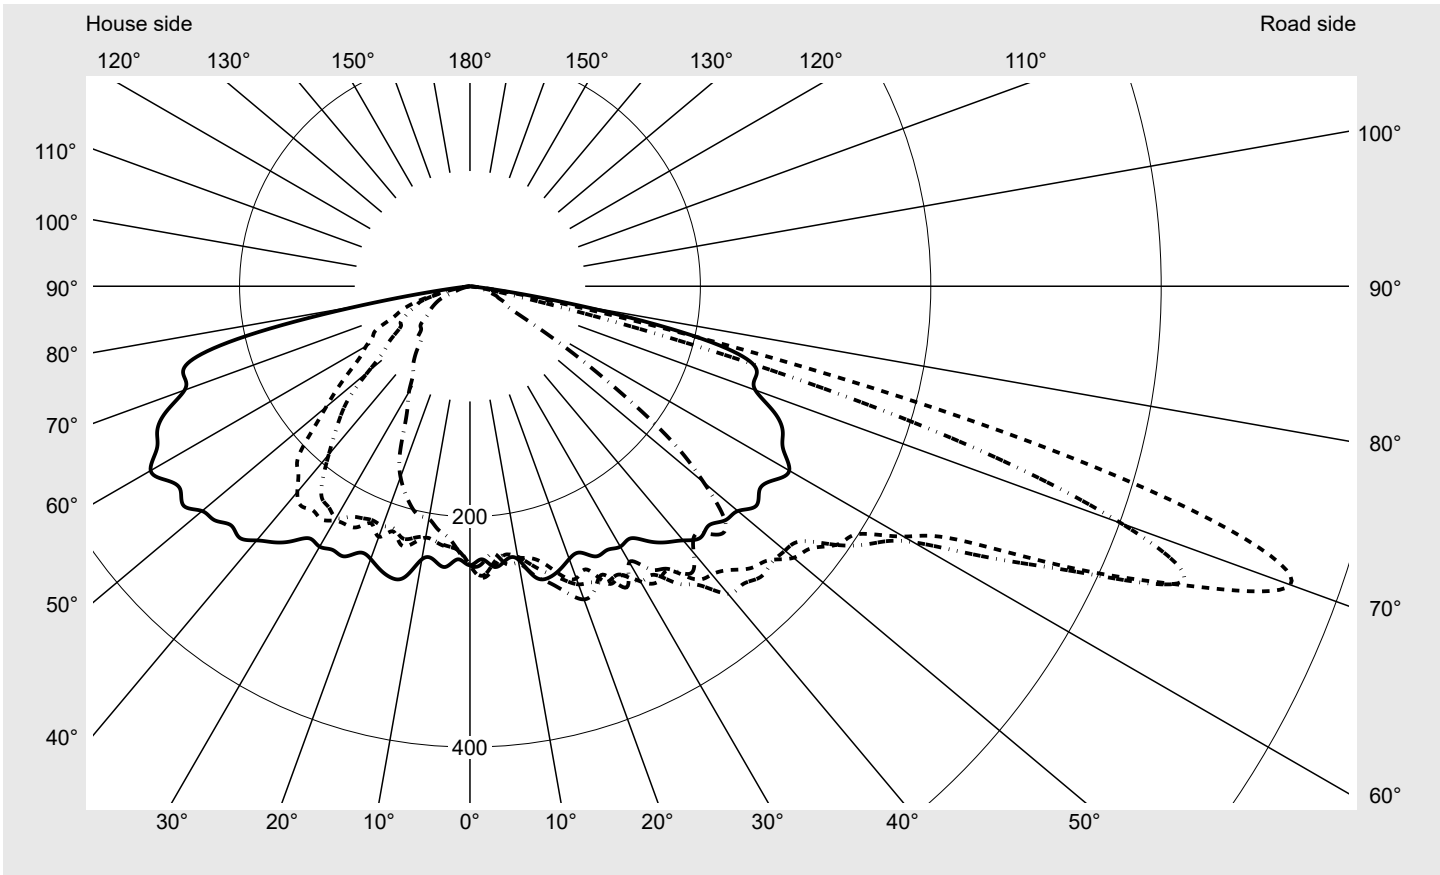

Photometric test report

Family
Streetlight 21 micro LED

Order number: 5XE1D31D08DB
EAN: 4058352739952

LP number
59076_927

Version post-top or side-entry mounting
Optic asymmetric, wide distribution (ST1.0a)
Cover toughened safety glass
Lamps LED 3000 K | CRI ≥ 70
Controlgear ECG SITECO iQ
Rated values Net luminous flux = 4810 lm
 Power consumption = 36.4 W
 Luminous efficacy = 132.1 lm/W

serial
documentation
26.10.2022

siteco

Luminous intensity in cd/klm

C180-0

C205-25

C210-30

C270-90

Imax: 758 cd/klm

Luminaire output ratios

Eta	100.0%
Eta 0° - 90°	100.0%
Eta 90° - 180°	0.0%

Luminous intensity class acc. to EN13201-2

Class:	G3
Imax 70°	757.8
Imax 80°	95.1
Imax 90°	0.0
Imax >90°	0.0
Imax >95°	0.0

Measurement conditions

DIN EN 13032 and DIN 5032

Photometric test report

Family Streetlight 21 micro LED	Order number: 5XE1D31D08DB EAN: 4058352739952	LP number 59076_927
---	--	--------------------------------------

Envelope curve in cd/klm **KMK 70°** **KMK 67.5°** **KMK 65°** **KMK 62.5°** **siteco**