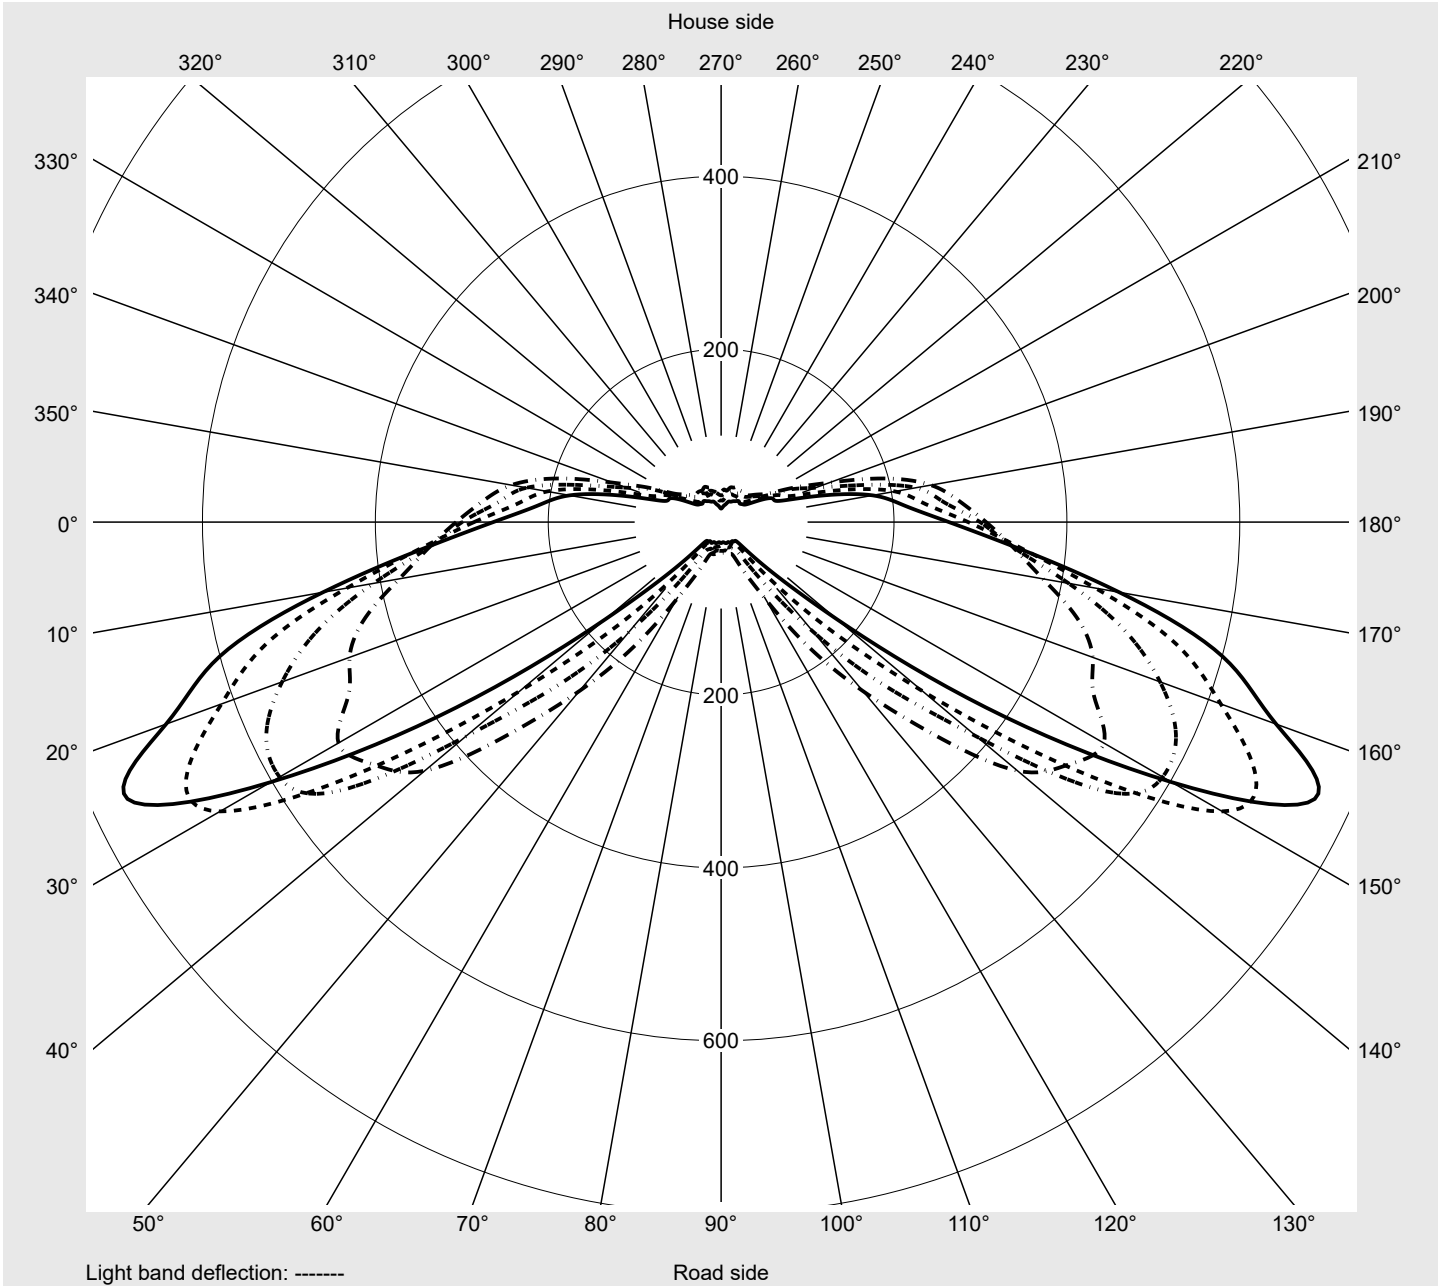

Photometric test report

Family
Streetlight 21 micro LED

Order number: 5XE1D31D08DB
EAN: 4058352739952

LP number
59076_927

Version post-top or side-entry mounting
Optic asymmetric, wide distribution (ST1.0a)
Cover toughened safety glass
Lamps LED 3000 K | CRI ≥ 70
Controlgear ECG SITECO iQ
Rated values Net luminous flux = 4810 lm
 Power consumption = 36.4 W
 Luminous efficacy = 132.1 lm/W

serial
documentation
26.10.2022

siteco

Luminous intensity in cd/klm

C180-0

C205-25

C210-30

C270-90

Imax: 758 cd/klm

Luminaire output ratios

Eta	100.0%
Eta 0° - 90°	100.0%
Eta 90° - 180°	0.0%

Luminous intensity class acc. to EN13201-2

Class:	G3
Imax 70°	757.8
Imax 80°	95.1
Imax 90°	0.0
Imax >90°	0.0
Imax >95°	0.0

Measurement conditions

DIN EN 13032 and DIN 5032

Photometric test report

Family Streetlight 21 micro LED	Order number: 5XE1D31D08DB EAN: 4058352739952	LP number 59076_927
---	--	--------------------------------------

Envelope curve in cd/klm **KMK 70°** **KMK 67.5°** **KMK 65°** **KMK 62.5°** **siteco**