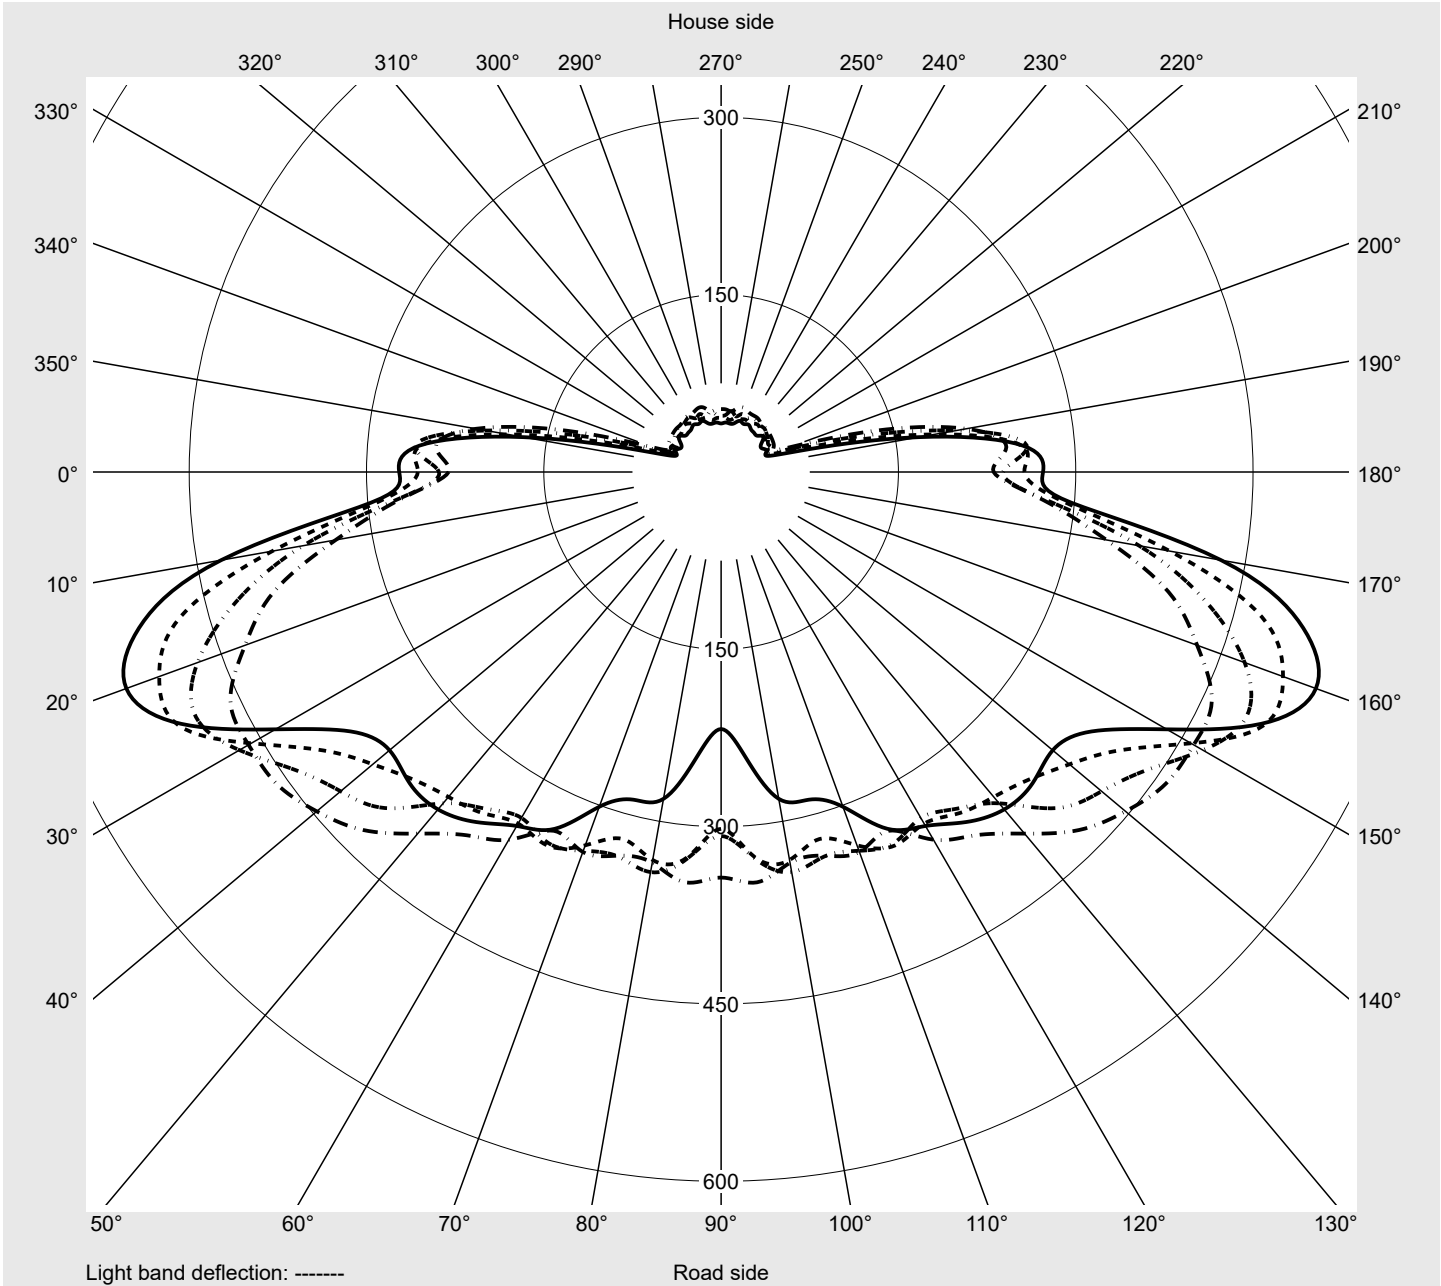

Photometric test report

Family Streetlight 21 midi LED	Order number: 5XE3E21D08NB EAN: 4058352728314	LP number 59079_81
	Version post-top or side-entry mounting Optic asymmetric, wide distribution (STW1.0a G) Cover toughened safety glass Lamps LED 2200 K CRI ≥ 70 Controlgear ECG SITECO iQ Rated values Net luminous flux = 19210 lm Power consumption = 155.5 W Luminous efficacy = 123.5 lm/W	serial documentation 23.08.2022

Luminous intensity in cd/klm C180-0 C200-20 C205-25 C270-90 **Imax: 535 cd/klm**

Luminaire output ratios

Eta	100.0%
Eta 0° - 90°	100.0%
Eta 90° - 180°	0.0%

Luminous intensity class acc. to EN13201-2

Class:	G4
Imax 70°	486.3
Imax 80°	49.2
Imax 90°	0.0
Imax >90°	0.0
Imax >95°	0.0

Measurement conditions

DIN EN 13032 and DIN 5032

Photometric test report

Family Streetlight 21 midi LED	Order number: 5XE3E21D08NB EAN: 4058352728314	LP number 59079_81
--	--	------------------------------

Envelope curve in cd/klm **KMK 57.5°** **KMK 55°** **KMK 52.5°** **KMK 50°** **siteco**

Photometric test report

Family Streetlight 21 midi LED	Order number: 5XE3E21D08NB EAN: 4058352728314	LP number 59079_81
---	--	-------------------------------------