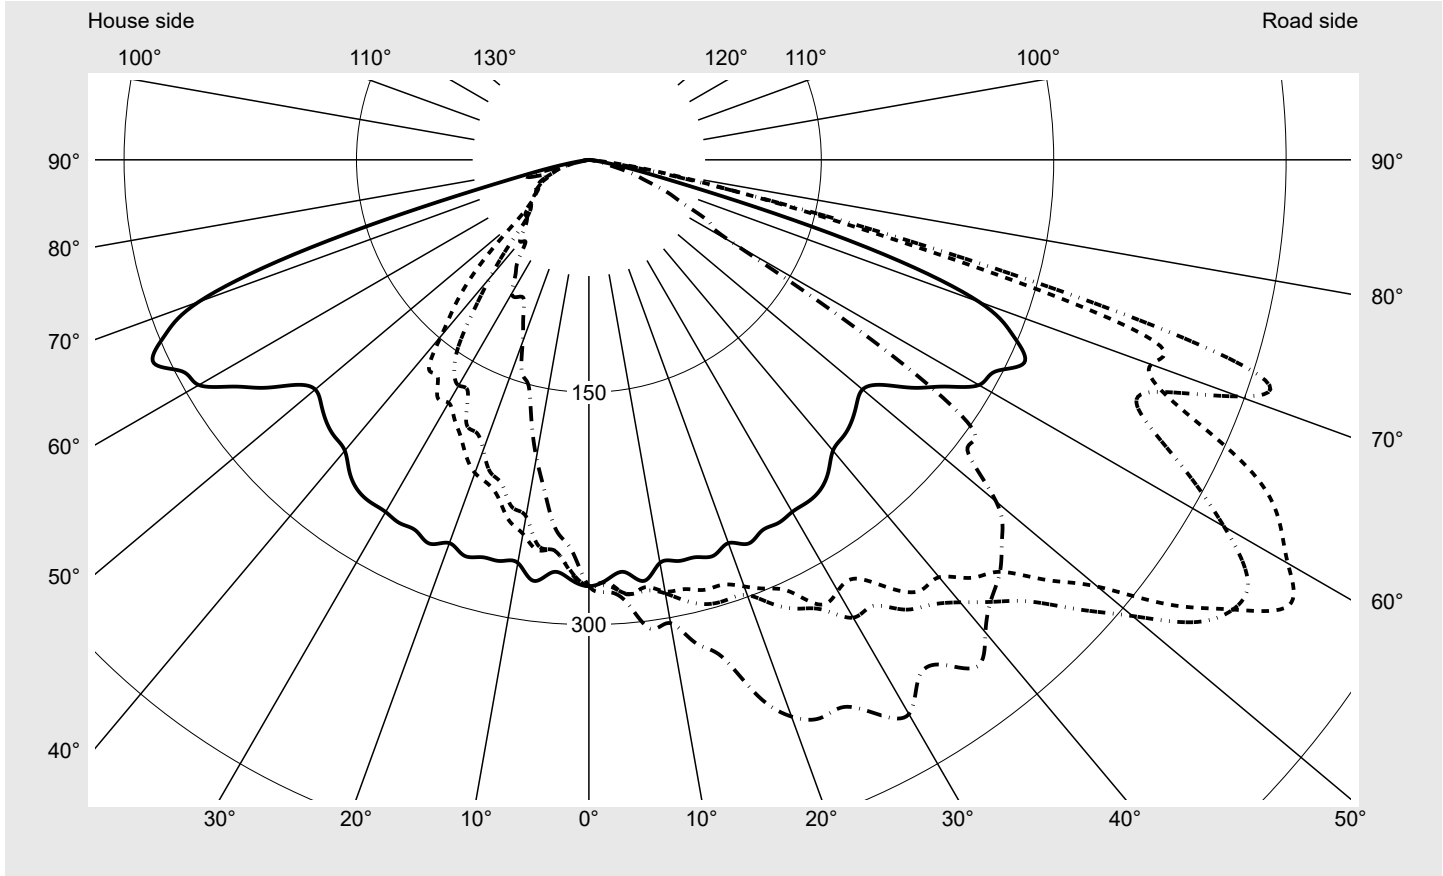

Photometric test report

Family Streetlight 21 midi LED	Order number: 5XE3E21D08NB EAN: 4058352728314	LP number 59079_81
	Version post-top or side-entry mounting Optic asymmetric, wide distribution (STW1.0a G) Cover toughened safety glass Lamps LED 2200 K CRI ≥ 70 Controlgear ECG SITECO iQ Rated values Net luminous flux = 19210 lm Power consumption = 155.5 W Luminous efficacy = 123.5 lm/W	serial documentation 23.08.2022

Luminous intensity in cd/klm C180-0 C200-20 C205-25 C270-90 **Imax: 535 cd/klm**

Luminaire output ratios

Eta	100.0%
Eta 0° - 90°	100.0%
Eta 90° - 180°	0.0%

Luminous intensity class acc. to EN13201-2

Class:	G4
Imax 70°	486.3
Imax 80°	49.2
Imax 90°	0.0
Imax >90°	0.0
Imax >95°	0.0

Envelope curve in cd/klm **KMK 57.5°** **KMK 55°** **KMK 52.5°** **KMK 50°** **siteco**

Photometric test report

Family Streetlight 21 midi LED	Order number: 5XE3E21D08NB EAN: 4058352728314	LP number 59079_81
---	--	-------------------------------------