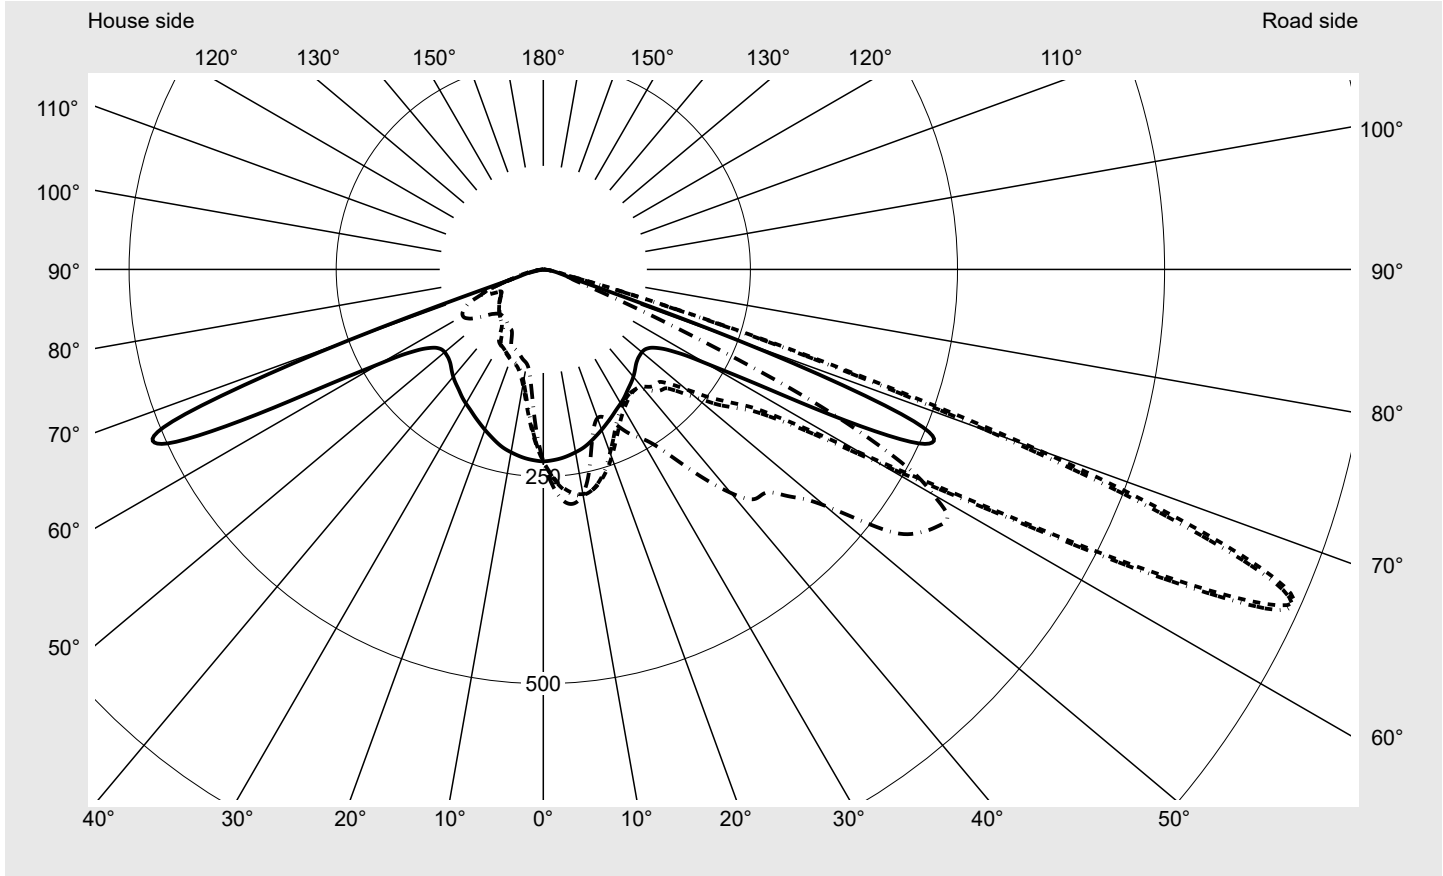

Photometric test report

Family Streetlight 21 micro easy LED	Order number: 5XE5H33A08DB EAN: 4058352785485	LP number 59066_652
	Version post-top or side-entry mounting Optic asymmetric distribution (PL52) Cover toughened safety glass Lamps LED 3000 K CRI ≥ 70 Controlgear ECG DIM Rated values Net luminous flux = 5020 lm Power consumption = 39.1 W Luminous efficacy = 128.4 lm/W	serial documentation 26.10.2022

Luminous intensity in cd/klm C180-0 C215-35 C217,5-37,5 C270-90 **Imax: 990 cd/klm**

Luminaire output ratios	
Eta	100.0%
Eta 0° - 90°	100.0%
Eta 90° - 180°	0.0%
Measurement conditions	
DIN EN 13032 and DIN 5032	

Luminous intensity class acc. to EN13201-2	
Class:	G3
Imax 70°	685.4
Imax 80°	32.5
Imax 90°	0.0
Imax >90°	0.0
Imax >95°	0.0

Photometric test report

Family Streetlight 21 micro easy LED	Order number: 5XE5H33A08DB EAN: 4058352785485	LP number 59066_652
--	--	--------------------------------------

Envelope curve in cd/klm **KMK 66°** **KMK 65°** **KMK 64°** **KMK 63°** **siteco**

Photometric test report

Family Streetlight 21 micro easy LED	Order number: 5XE5H33A08DB EAN: 4058352785485	LP number 59066_652
Table of values for luminous intensities		Maximum luminous intensity
siteco		