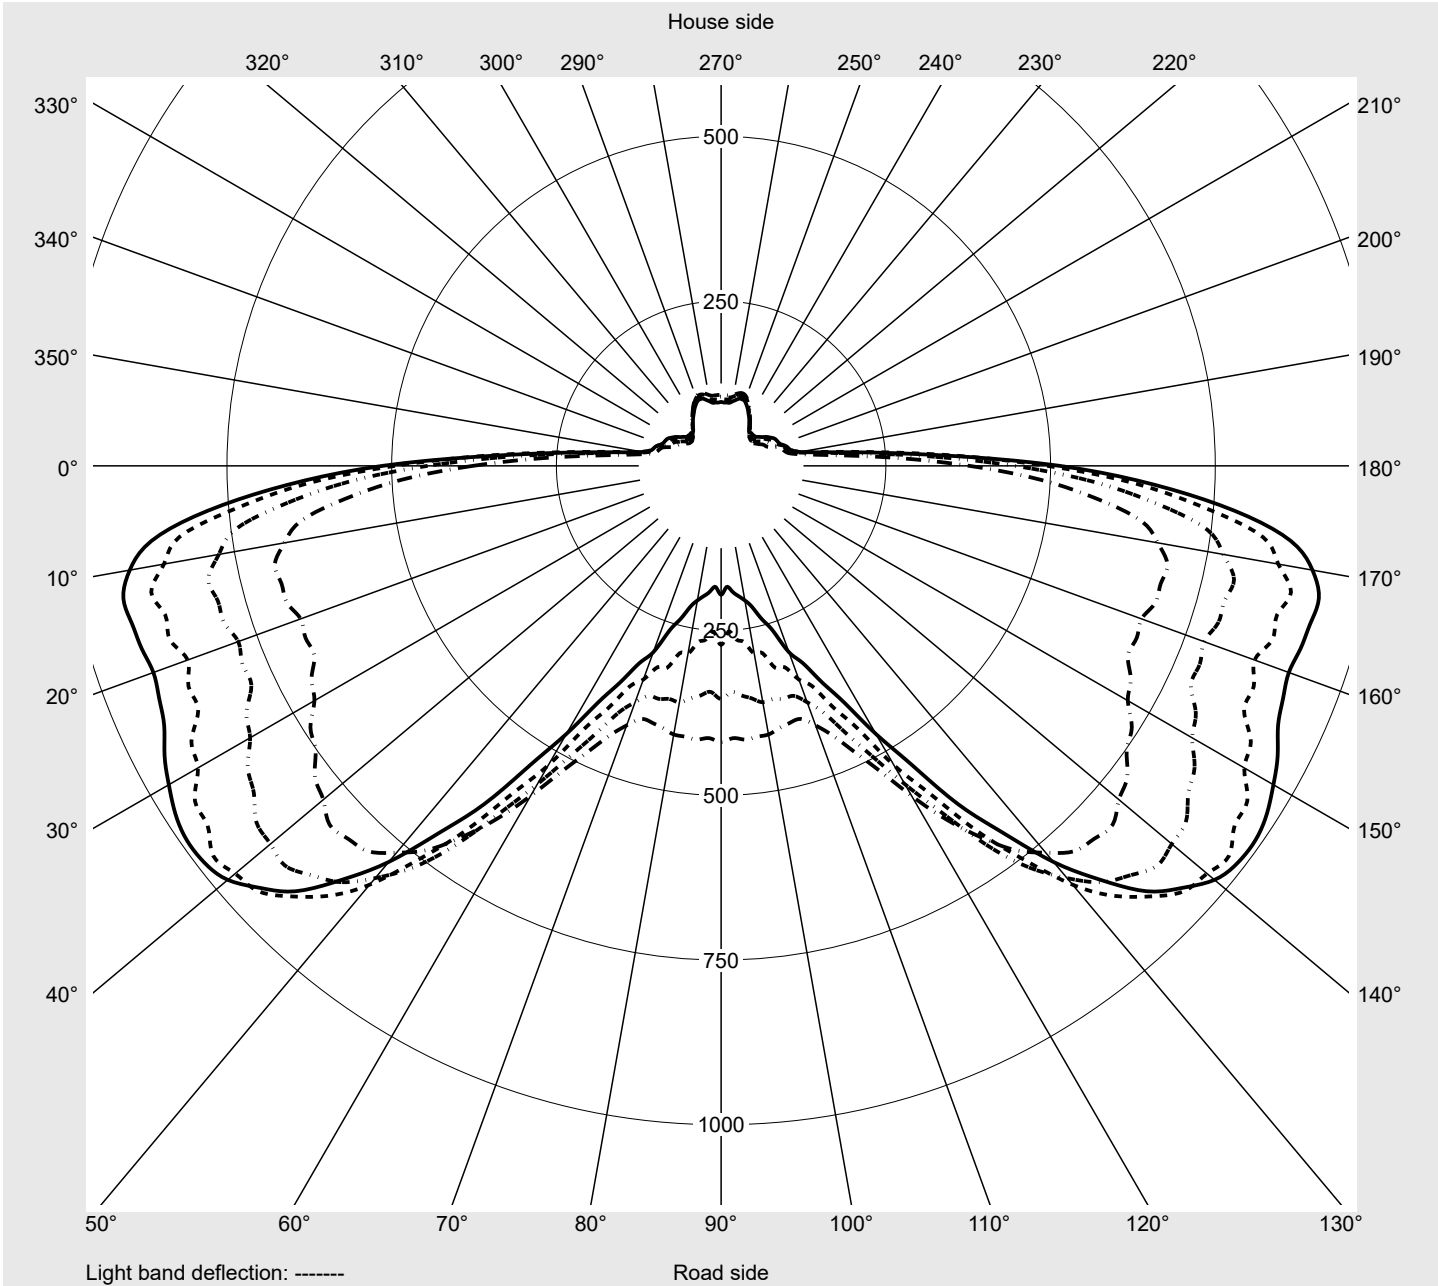

Photometric test report

Family Streetlight 21 micro easy LED	Order number: 5XE5H33A08DB EAN: 4058352785485	LP number 59066_652
	Version post-top or side-entry mounting Optic asymmetric distribution (PL52) Cover toughened safety glass Lamps LED 3000 K CRI ≥ 70 Controlgear ECG DIM Rated values Net luminous flux = 5020 lm Power consumption = 39.1 W Luminous efficacy = 128.4 lm/W	serial documentation 26.10.2022

Luminous intensity in cd/klm C180-0 C215-35 C217,5-37,5 C270-90 **Imax: 990 cd/klm**

Luminaire output ratios	
Eta	100.0%
Eta 0° - 90°	100.0%
Eta 90° - 180°	0.0%
Measurement conditions	
DIN EN 13032 and DIN 5032	

Luminous intensity class acc. to EN13201-2	
Class:	G3
Imax 70°	685.4
Imax 80°	32.5
Imax 90°	0.0
Imax >90°	0.0
Imax >95°	0.0

Photometric test report

Family Streetlight 21 micro easy LED	Order number: 5XE5H33A08DB EAN: 4058352785485	LP number 59066_652
--	--	--------------------------------------

Envelope curve in cd/klm **KMK 66°** **KMK 65°** **KMK 64°** **KMK 63°** **siteco**

Photometric test report

Family Streetlight 21 micro easy LED	Order number: 5XE5H33A08DB EAN: 4058352785485	LP number 59066_652
Table of values for luminous intensities		Maximum luminous intensity
siteco		