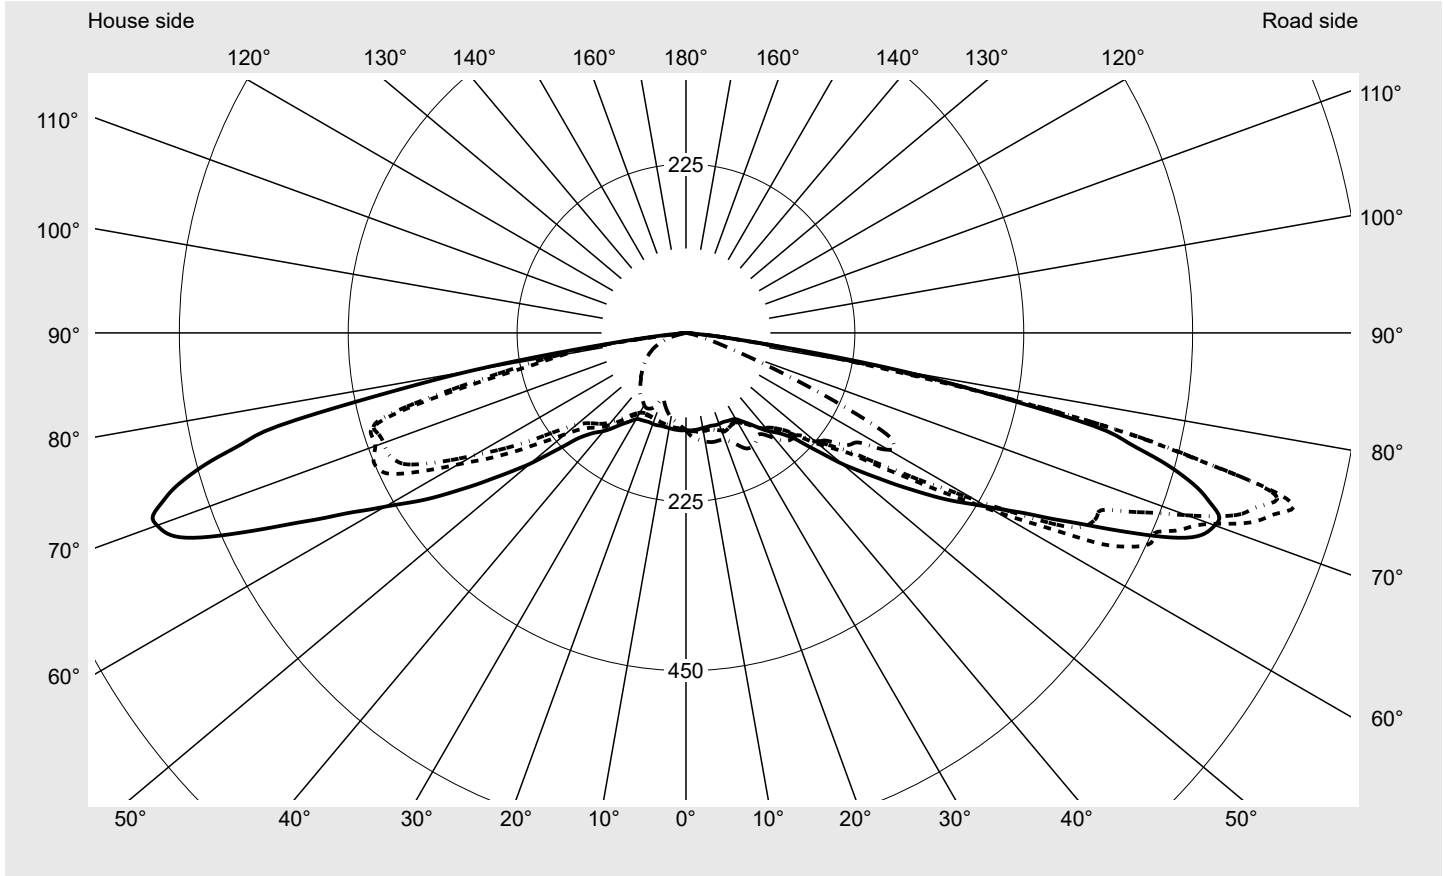

# Photometric test report

<b>Family</b> <b>Streetlight 21 mini easy LED</b>	<b>Order number: 5XE6A43A08HB</b> <b>EAN: 4058352730348</b>	<b>LP number</b> <b>59080_354</b>
	<b>Version</b> post-top or side-entry mounting <b>Optic</b> asymmetric, extremely wide distribution (P1.0a) <b>Cover</b> toughened safety glass <b>Lamps</b> LED 4000 K   CRI ≥ 70 <b>Controlgear</b> ECG DIM <b>Rated values</b> Net luminous flux = 9430 lm Power consumption = 66.0 W Luminous efficacy = 142.9 lm/W	<b>serial documentation</b> <b>18.07.2022</b>

**Luminous intensity in cd/klm** C180-0 C192.5-12.5 C195-15 C270-90 **Imax: 842 cd/klm**

**Luminaire output ratios**

Eta	100.0%
Eta 0° - 90°	100.0%
Eta 90° - 180°	0.0%

**Luminous intensity class acc. to EN13201-2**

Class:	---
Imax 70°	827.2
Imax 80°	295.3
Imax 90°	0.0
Imax >90°	0.0
Imax >95°	0.0

**Measurement conditions**

DIN EN 13032 and DIN 5032

**Photometric test report**

<b>Family</b> Streetlight 21 mini easy LED	<b>Order number: 5XE6A43A08HB</b> <b>EAN: 4058352730348</b>	<b>LP number</b> <b>59080_354</b>
---	--	--------------------------------------