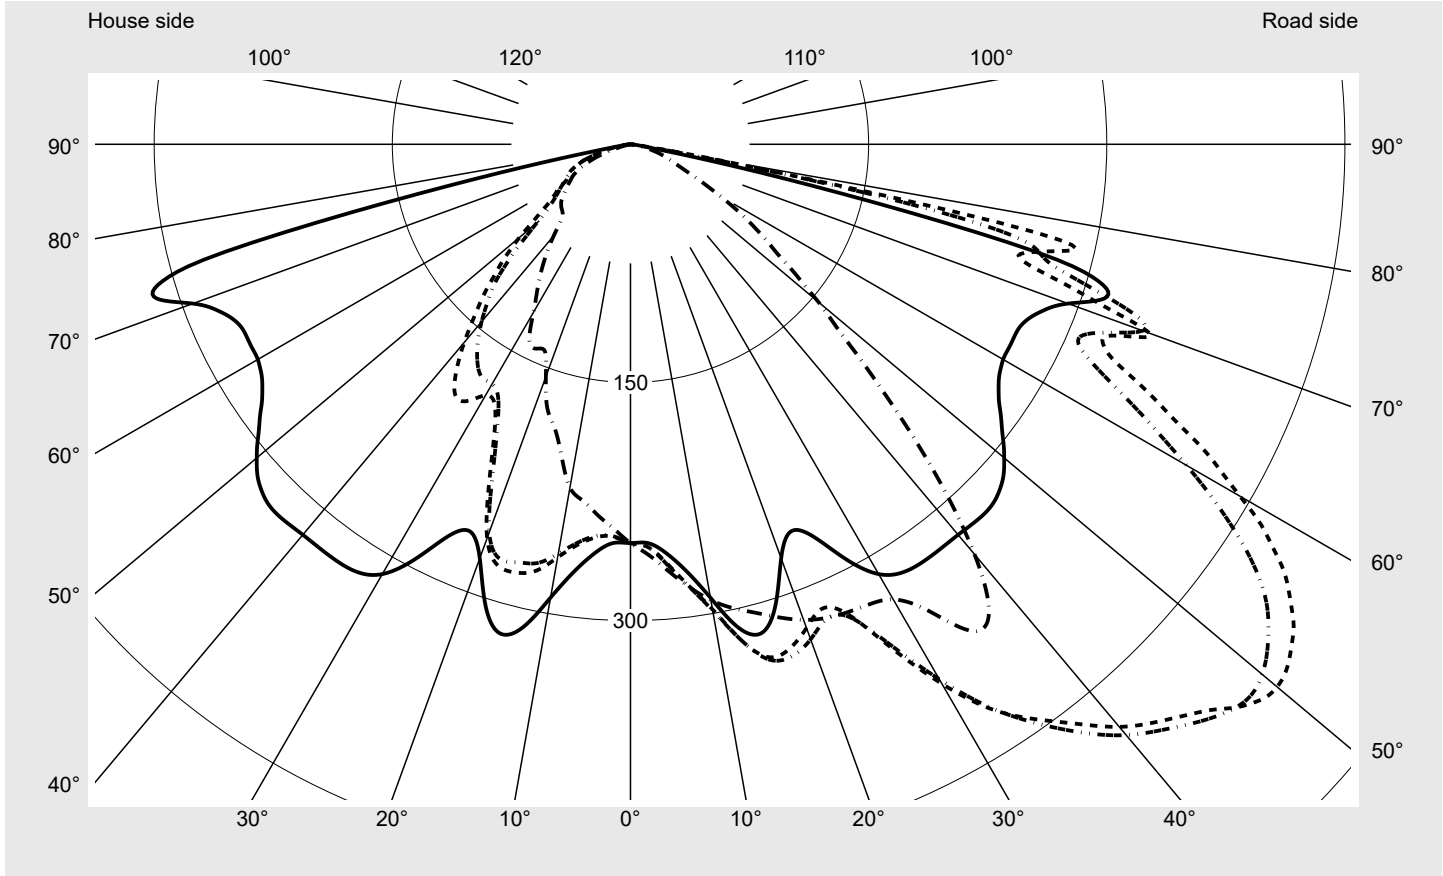

Photometric test report

Family Streetlight 21 midi easy LED	Order number: 5XE7B43A08NB EAN: 4058352730843	LP number 59074_133
	Version post-top or side-entry mounting Optic asymmetric, wide distribution (ST0.5a G) Cover toughened safety glass Lamps LED 4000 K CRI ≥ 70 Controlgear ECG DIM Rated values Net luminous flux = 23710 lm Power consumption = 151.2 W Luminous efficacy = 156.8 lm/W	serial documentation 23.08.2022

Luminous intensity in cd/klm C180-0 C210-30 C212,5-32,5 C270-90 **Imax: 532 cd/klm**

Luminaire output ratios	
Eta	100.0%
Eta 0° - 90°	100.0%
Eta 90° - 180°	0.0%

Luminous intensity class acc. to EN13201-2	
Class:	G4
Imax 70°	466.0
Imax 80°	84.5
Imax 90°	0.0
Imax >90°	0.0
Imax >95°	0.0