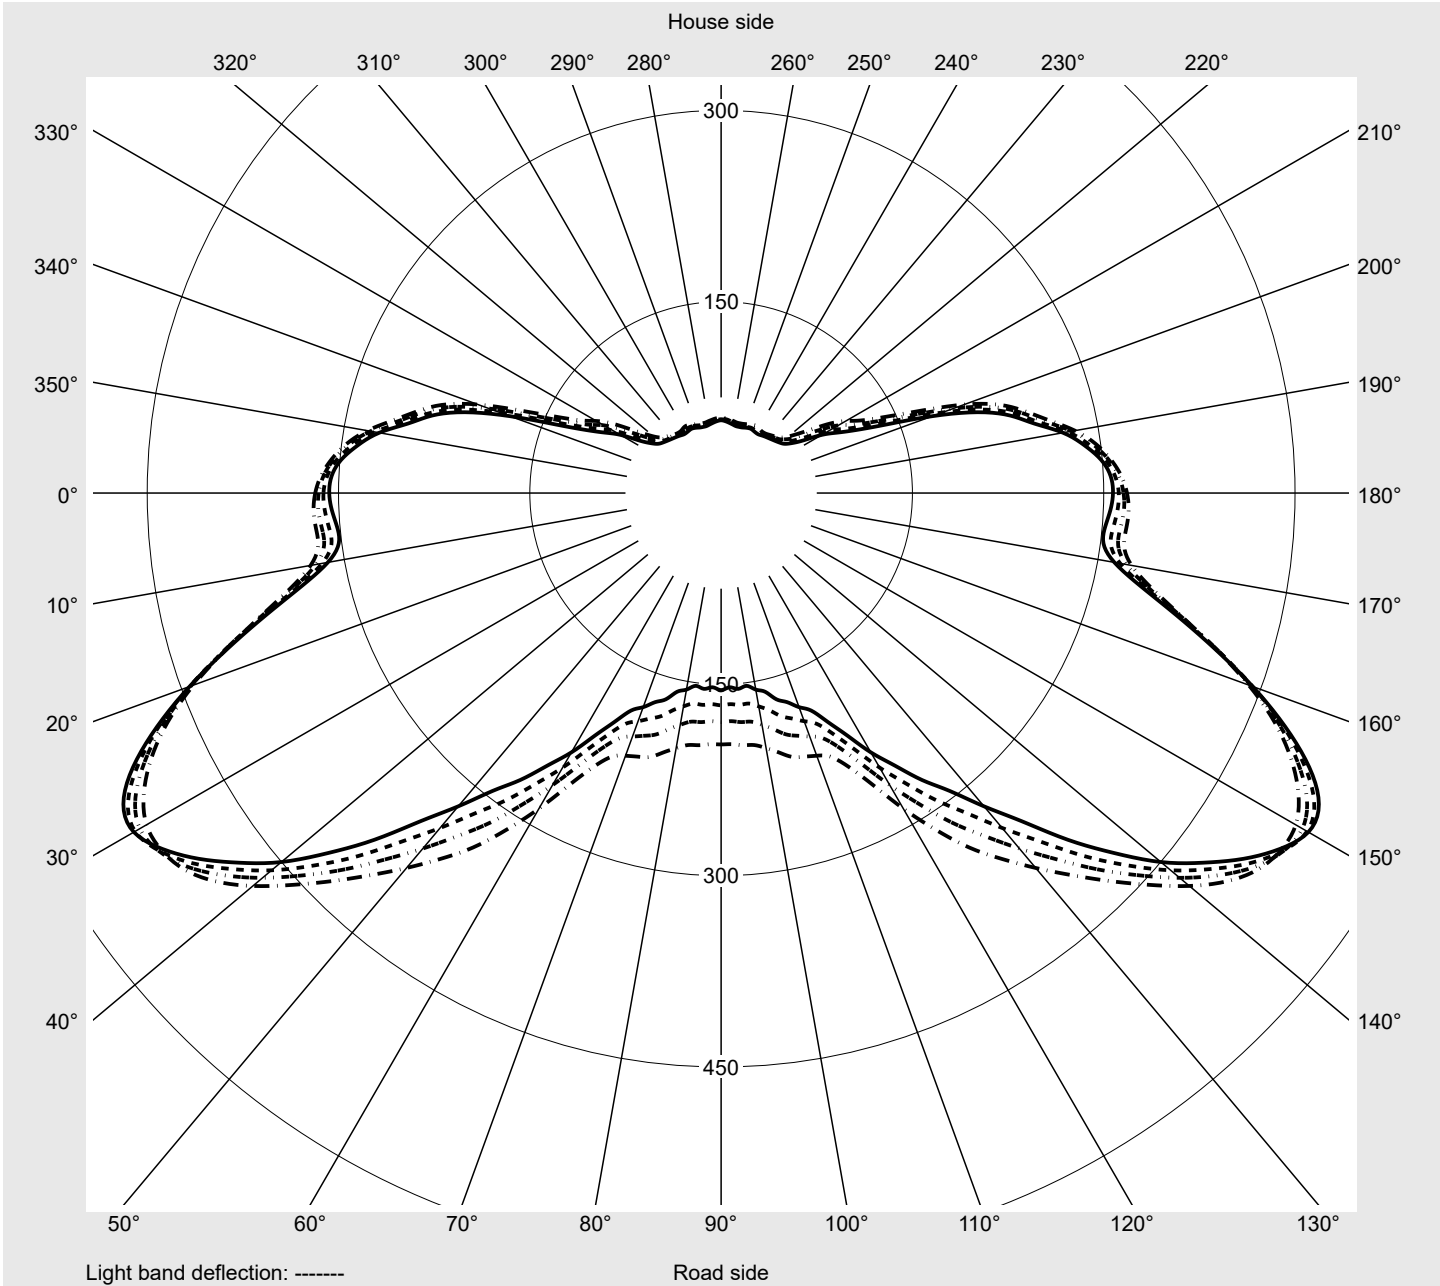

Photometric test report

Family Streetlight 21 midi easy LED	Order number: 5XE7B43A08NB EAN: 4058352730843	LP number 59074_133
	Version post-top or side-entry mounting Optic asymmetric, wide distribution (ST0.5a G) Cover toughened safety glass Lamps LED 4000 K CRI ≥ 70 Controlgear ECG DIM Rated values Net luminous flux = 23710 lm Power consumption = 151.2 W Luminous efficacy = 156.8 lm/W	serial documentation 23.08.2022

Luminous intensity in cd/klm C180-0 C210-30 C212,5-32,5 C270-90 **Imax: 532 cd/klm**

Luminaire output ratios	
Eta	100.0%
Eta 0° - 90°	100.0%
Eta 90° - 180°	0.0%

Luminous intensity class acc. to EN13201-2	
Class:	G4
Imax 70°	466.0
Imax 80°	84.5
Imax 90°	0.0
Imax >90°	0.0
Imax >95°	0.0

Measurement conditions
DIN EN 13032 and DIN 5032

Photometric test report

Family Streetlight 21 midi easy LED	Order number: 5XE7B43A08NB EAN: 4058352730843	LP number 59074_133
---	--	-------------------------------

Envelope curve in cd/klm **KMK 50°** **KMK 49°** **KMK 48°** **KMK 47°** **siteco**

Photometric test report

Family Streetlight 21 midi easy LED	Order number: 5XE7B43A08NB EAN: 4058352730843	LP number 59074_133
Table of values for luminous intensities		Maximum luminous intensity
		siteco