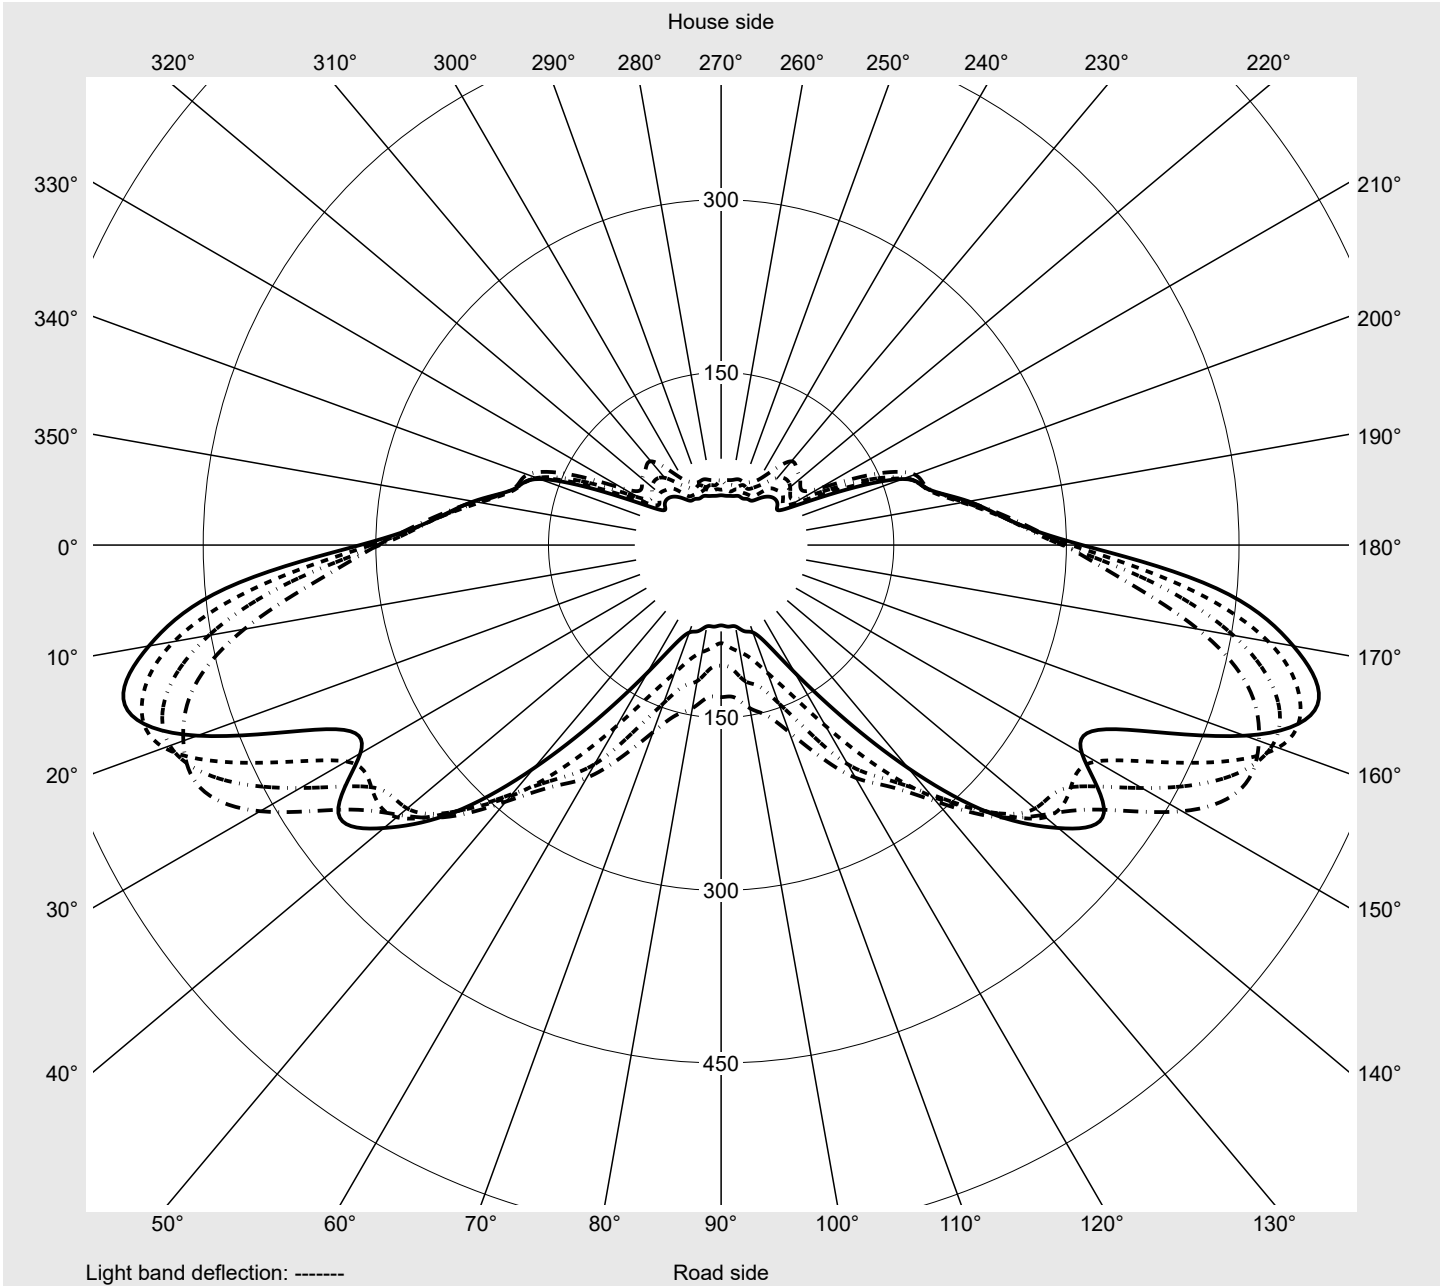

Photometric test report

Family
Streetlight 21 midi easy LED

Order number: 5XE7C33A08NB
EAN: 4058352730942

LP number
59082_132

Version post-top or side-entry mounting
Optic asymmetric, wide distribution (ST0.8a G)
Cover toughened safety glass
Lamps LED 3000 K | CRI ≥ 70
Controlgear ECG DIM
Rated values Net luminous flux = 22700 lm
 Power consumption = 151.2 W
 Luminous efficacy = 150.1 lm/W

serial
documentation
23.08.2022

sITeco

Luminous intensity in cd/klm

C180-0

C195-15

C200-20

C270-90

Imax: 536 cd/klm

Luminaire output ratios

Eta	100.0%
Eta 0° - 90°	100.0%
Eta 90° - 180°	0.0%

Luminous intensity class acc. to EN13201-2

Class:	G4
Imax 70°	493.9
Imax 80°	97.8
Imax 90°	0.0
Imax >90°	0.0
Imax >95°	0.0

Measurement conditions

DIN EN 13032 and DIN 5032

Photometric test report

Family Streetlight 21 midi easy LED	Order number: 5XE7C33A08NB EAN: 4058352730942	LP number 59082_132
---	--	-------------------------------

Envelope curve in cd/klm **KMK 60°** **KMK 57.5°** **KMK 55°** **KMK 52.5°** **siteco**