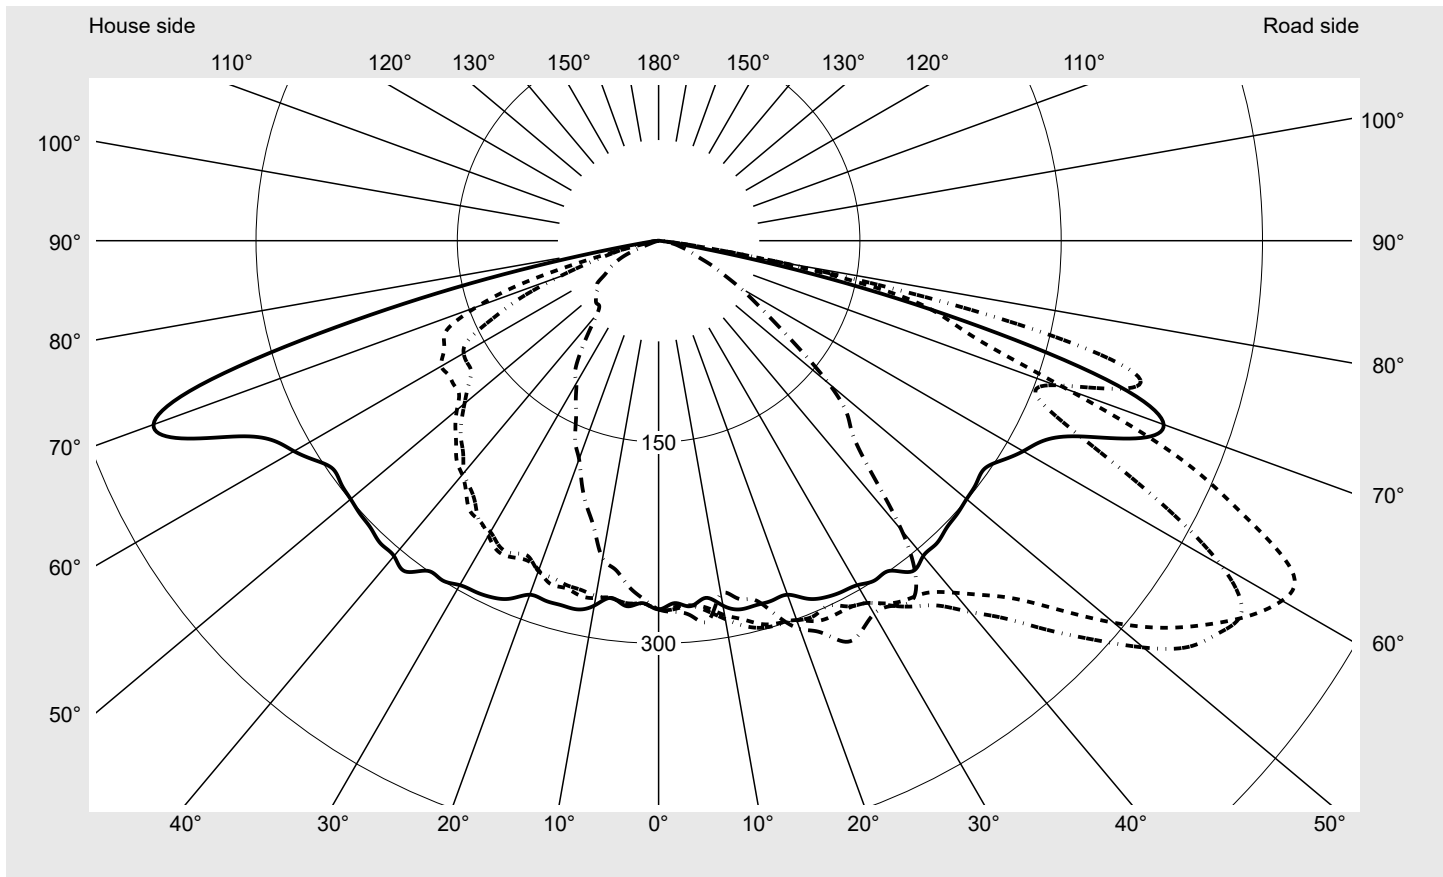

Photometric test report

Family
Streetlight 21 midi easy LED

Order number: 5XE7C33A08NB
EAN: 4058352730942

LP number
59082_132

Version post-top or side-entry mounting
Optic asymmetric, wide distribution (ST0.8a G)
Cover toughened safety glass
Lamps LED 3000 K | CRI ≥ 70
Controlgear ECG DIM
Rated values Net luminous flux = 22700 lm
 Power consumption = 151.2 W
 Luminous efficacy = 150.1 lm/W

serial
documentation
23.08.2022

sITeco

Luminous intensity in cd/klm

C180-0

C195-15

C200-20

C270-90

Imax: 536 cd/klm

Luminaire output ratios

Eta	100.0%
Eta 0° - 90°	100.0%
Eta 90° - 180°	0.0%

Luminous intensity class acc. to EN13201-2

Class:	G4
Imax 70°	493.9
Imax 80°	97.8
Imax 90°	0.0
Imax >90°	0.0
Imax >95°	0.0

Measurement conditions