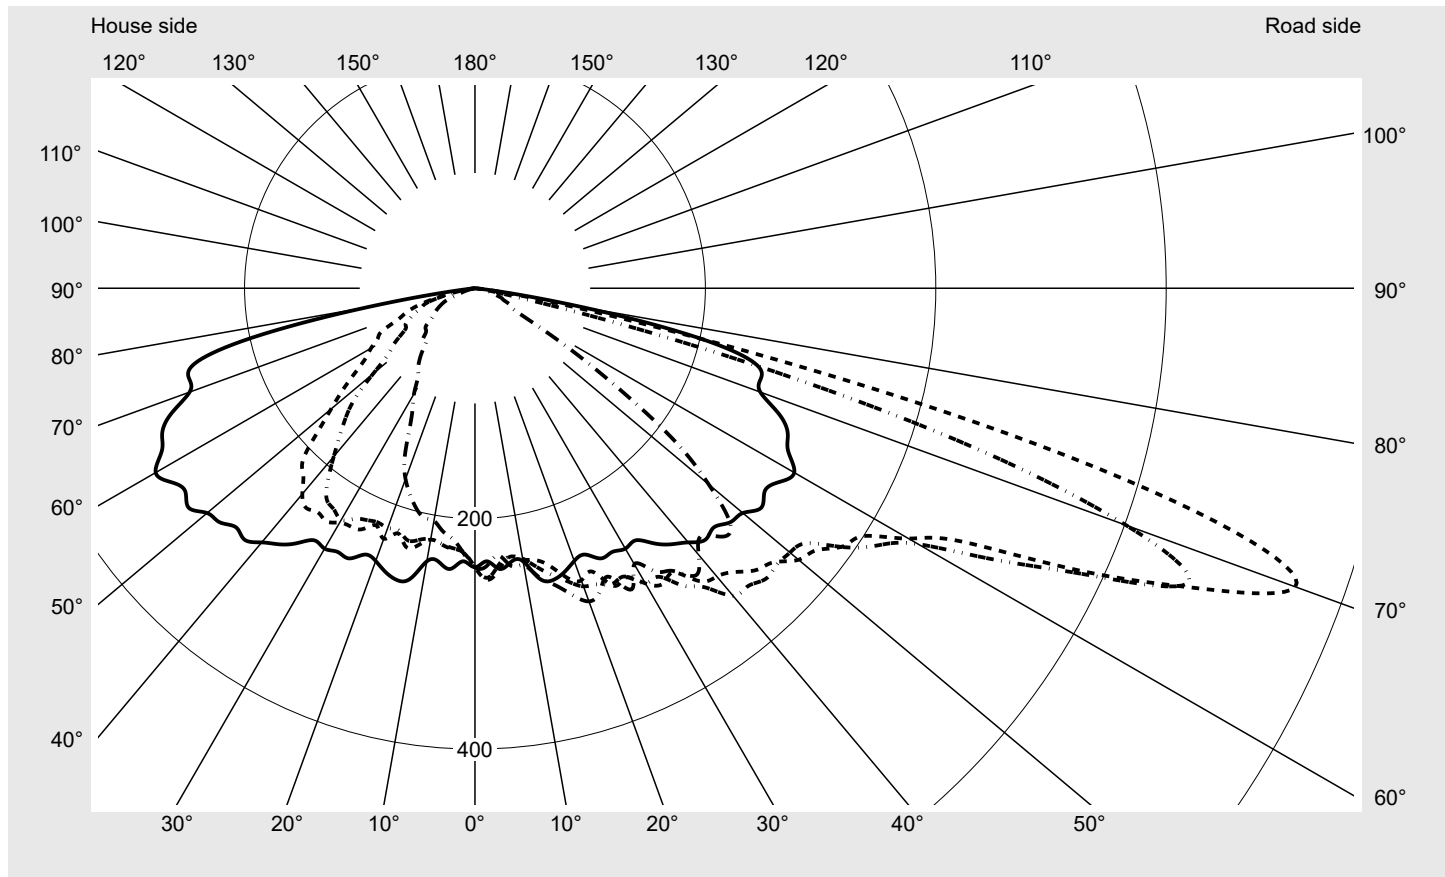

Photometric test report

Family
Streetlight 21 midi easy LED

Order number: 5XE7D43A08MB
EAN: 4058352731130

LP number
59076_511

Version post-top or side-entry mounting
Optic asymmetric, wide distribution (ST1.0a)
Cover toughened safety glass
Lamps LED 4000 K | CRI ≥ 70
Controlgear ECG DIM
Rated values Net luminous flux = 20180 lm
 Power consumption = 147.0 W
 Luminous efficacy = 137.3 lm/W

serial
documentation
15.07.2022

siteco

Luminous intensity in cd/klm

C180-0

C205-25

C210-30

C270-90

Imax: 758 cd/klm

Luminaire output ratios

Eta	100.0%
Eta 0° - 90°	100.0%
Eta 90° - 180°	0.0%

Luminous intensity class acc. to EN13201-2

Class:	G3
Imax 70°	757.8
Imax 80°	95.1
Imax 90°	0.0
Imax >90°	0.0
Imax >95°	0.0

Measurement conditions