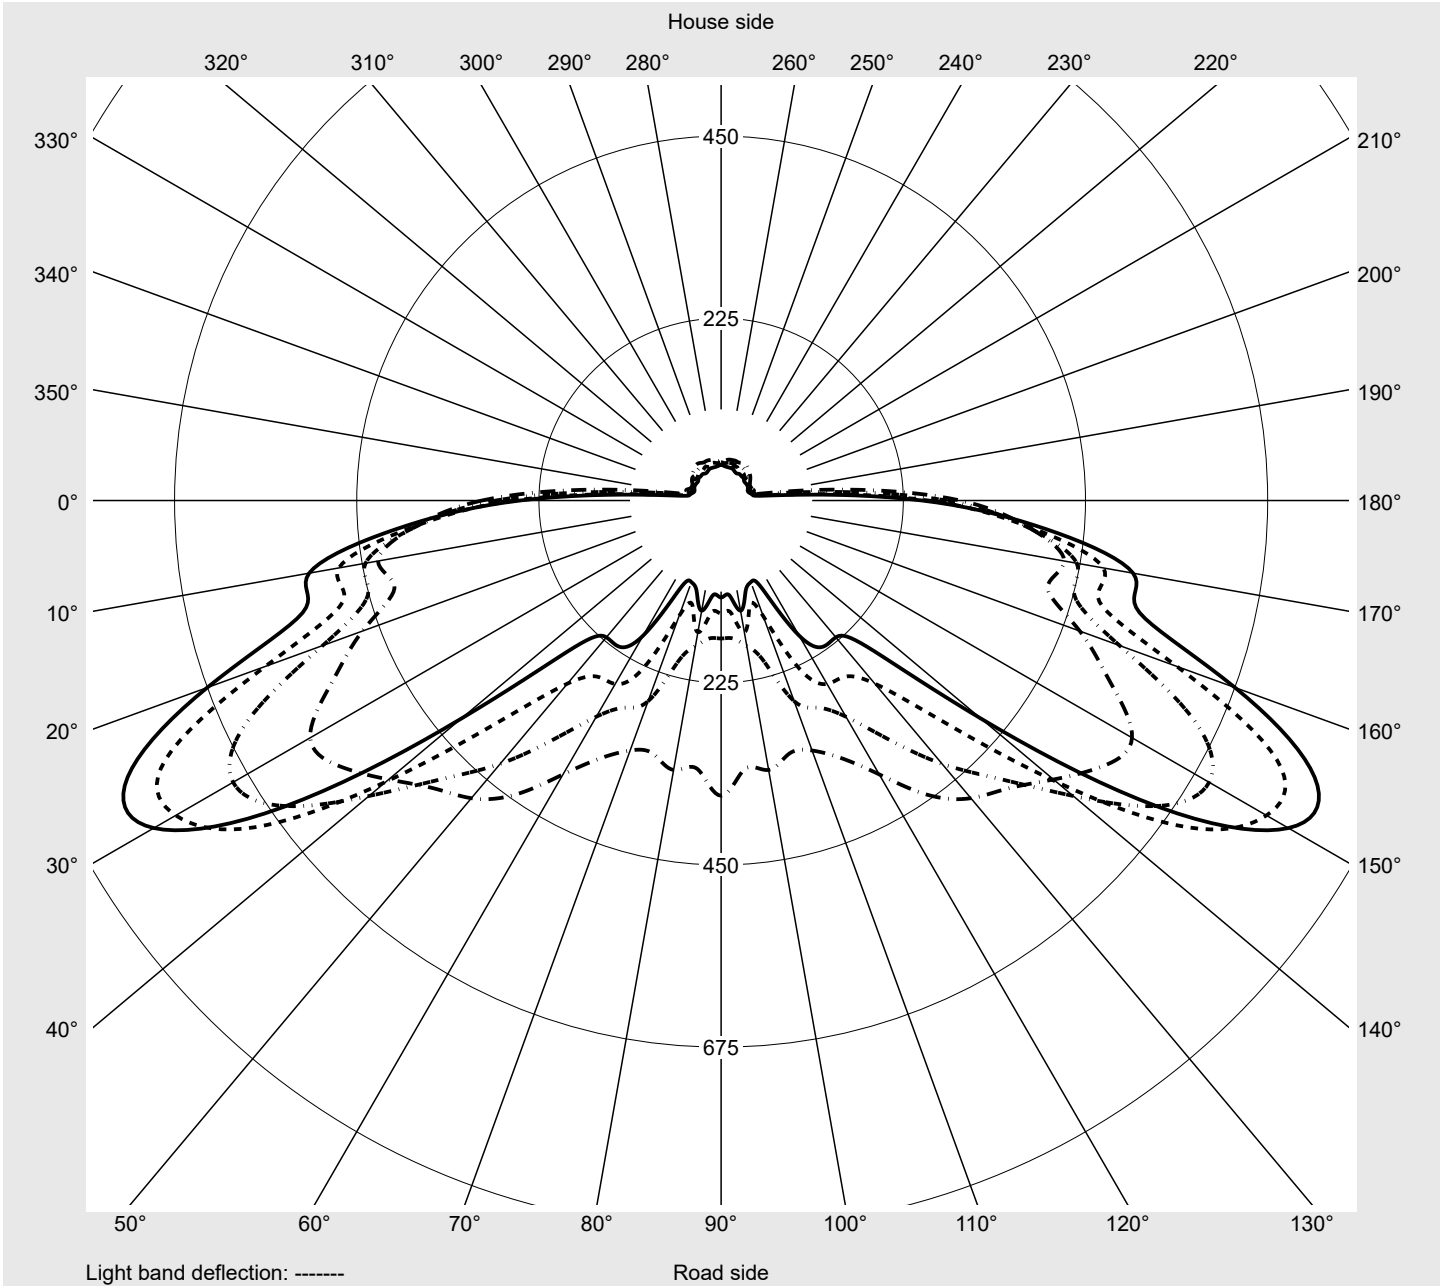

Photometric test report

Family Streetlight 21 micro LED	Order number: 5XE1E31D08CB EAN: 4058352740217	LP number 59077_1094
	Version post-top or side-entry mounting Optic asymmetric, wide distribution (STW1.0a) Cover toughened safety glass Lamps LED 3000 K CRI ≥ 70 Controlgear ECG SITECO iQ Rated values Net luminous flux = 2870 lm Power consumption = 19.4 W Luminous efficacy = 147.9 lm/W	serial documentation 16.05.2023

Luminous intensity in cd/klm C180-0 C210-30 C215-35 C270-90 **Imax: 809 cd/klm**

Luminaire output ratios	
Eta	100.0%
Eta 0° - 90°	100.0%
Eta 90° - 180°	0.0%

Luminous intensity class acc. to EN13201-2	
Class:	G4
Imax 70°	498.7
Imax 80°	32.8
Imax 90°	0.0
Imax >90°	0.0
Imax >95°	0.0

Measurement conditions
DIN EN 13032 and DIN 5032

Photometric test report

Family Streetlight 21 micro LED	Order number: 5XE1E31D08CB EAN: 4058352740217	LP number 59077_1094
---	--	--------------------------------

Envelope curve in cd/klm **KMK 62.5°** **KMK 60°** **KMK 57.5°** **KMK 55°** **siteco**

Photometric test report

Family Streetlight 21 micro LED	Order number: 5XE1E31D08CB EAN: 4058352740217	LP number 59077_1094
Table of values for luminous intensities		Maximum luminous intensity
		siteco