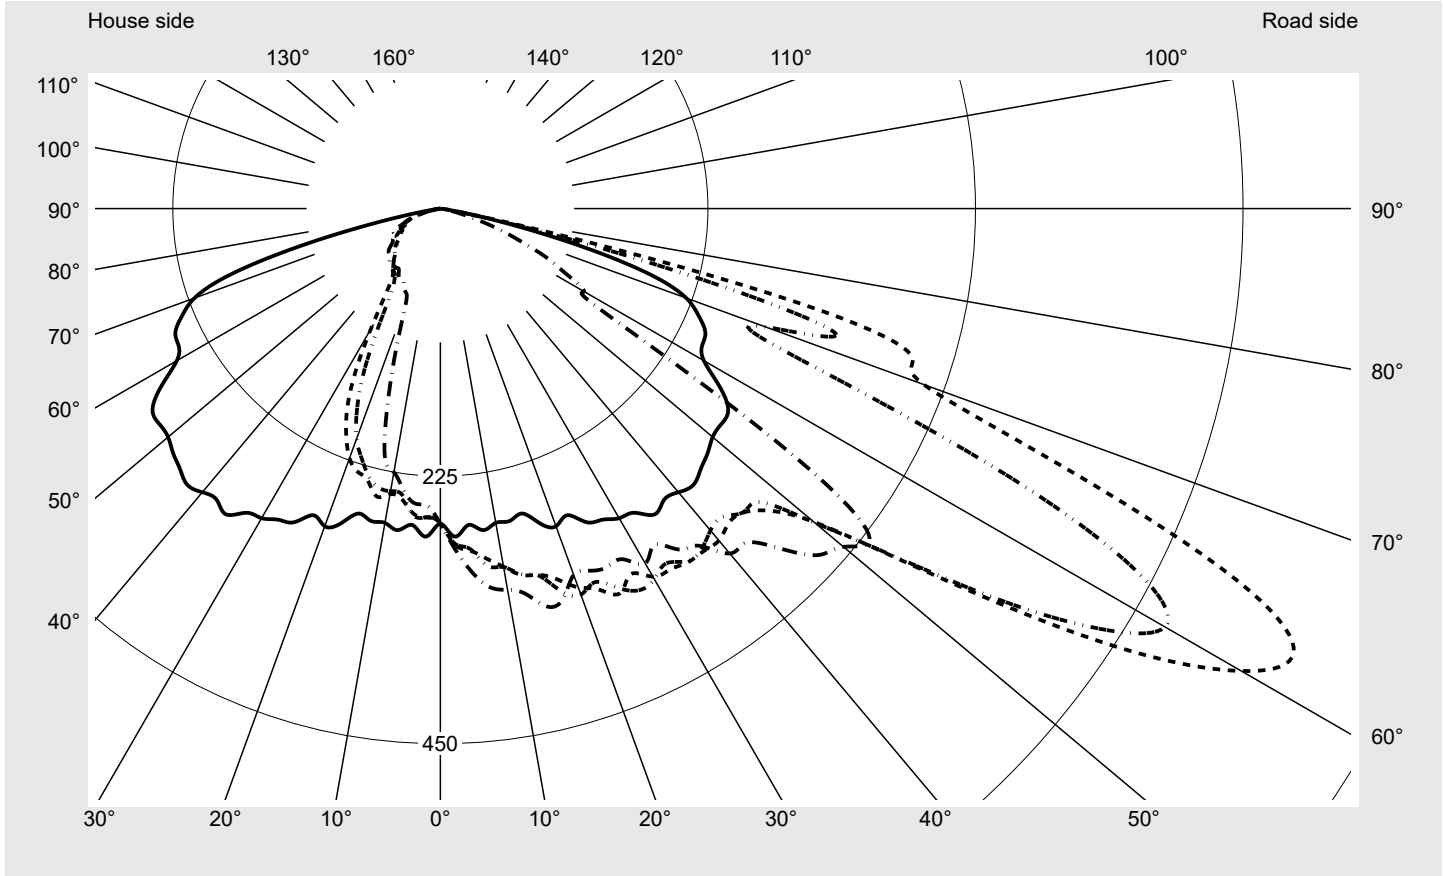

Photometric test report

Family Streetlight 21 micro LED	Order number: 5XE1E31D08CB EAN: 4058352740217	LP number 59077_1094
	Version post-top or side-entry mounting Optic asymmetric, wide distribution (STW1.0a) Cover toughened safety glass Lamps LED 3000 K CRI ≥ 70 Controlgear ECG SITECO iQ Rated values Net luminous flux = 2870 lm Power consumption = 19.4 W Luminous efficacy = 147.9 lm/W	serial documentation 16.05.2023

Luminous intensity in cd/klm C180-0 C210-30 C215-35 C270-90 **Imax: 809 cd/klm**

Luminaire output ratios	
Eta	100.0%
Eta 0° - 90°	100.0%
Eta 90° - 180°	0.0%

Luminous intensity class acc. to EN13201-2	
Class:	G4
Imax 70°	498.7
Imax 80°	32.8
Imax 90°	0.0
Imax >90°	0.0
Imax >95°	0.0

Measurement conditions
DIN EN 13032 and DIN 5032

Photometric test report

Family Streetlight 21 micro LED	Order number: 5XE1E31D08CB EAN: 4058352740217	LP number 59077_1094
---	--	--------------------------------

Envelope curve in cd/klm **KMK 62.5°** **KMK 60°** **KMK 57.5°** **KMK 55°** **siteco**

Photometric test report

Family Streetlight 21 micro LED	Order number: 5XE1E31D08CB EAN: 4058352740217	LP number 59077_1094
Table of values for luminous intensities		Maximum luminous intensity
		siteco