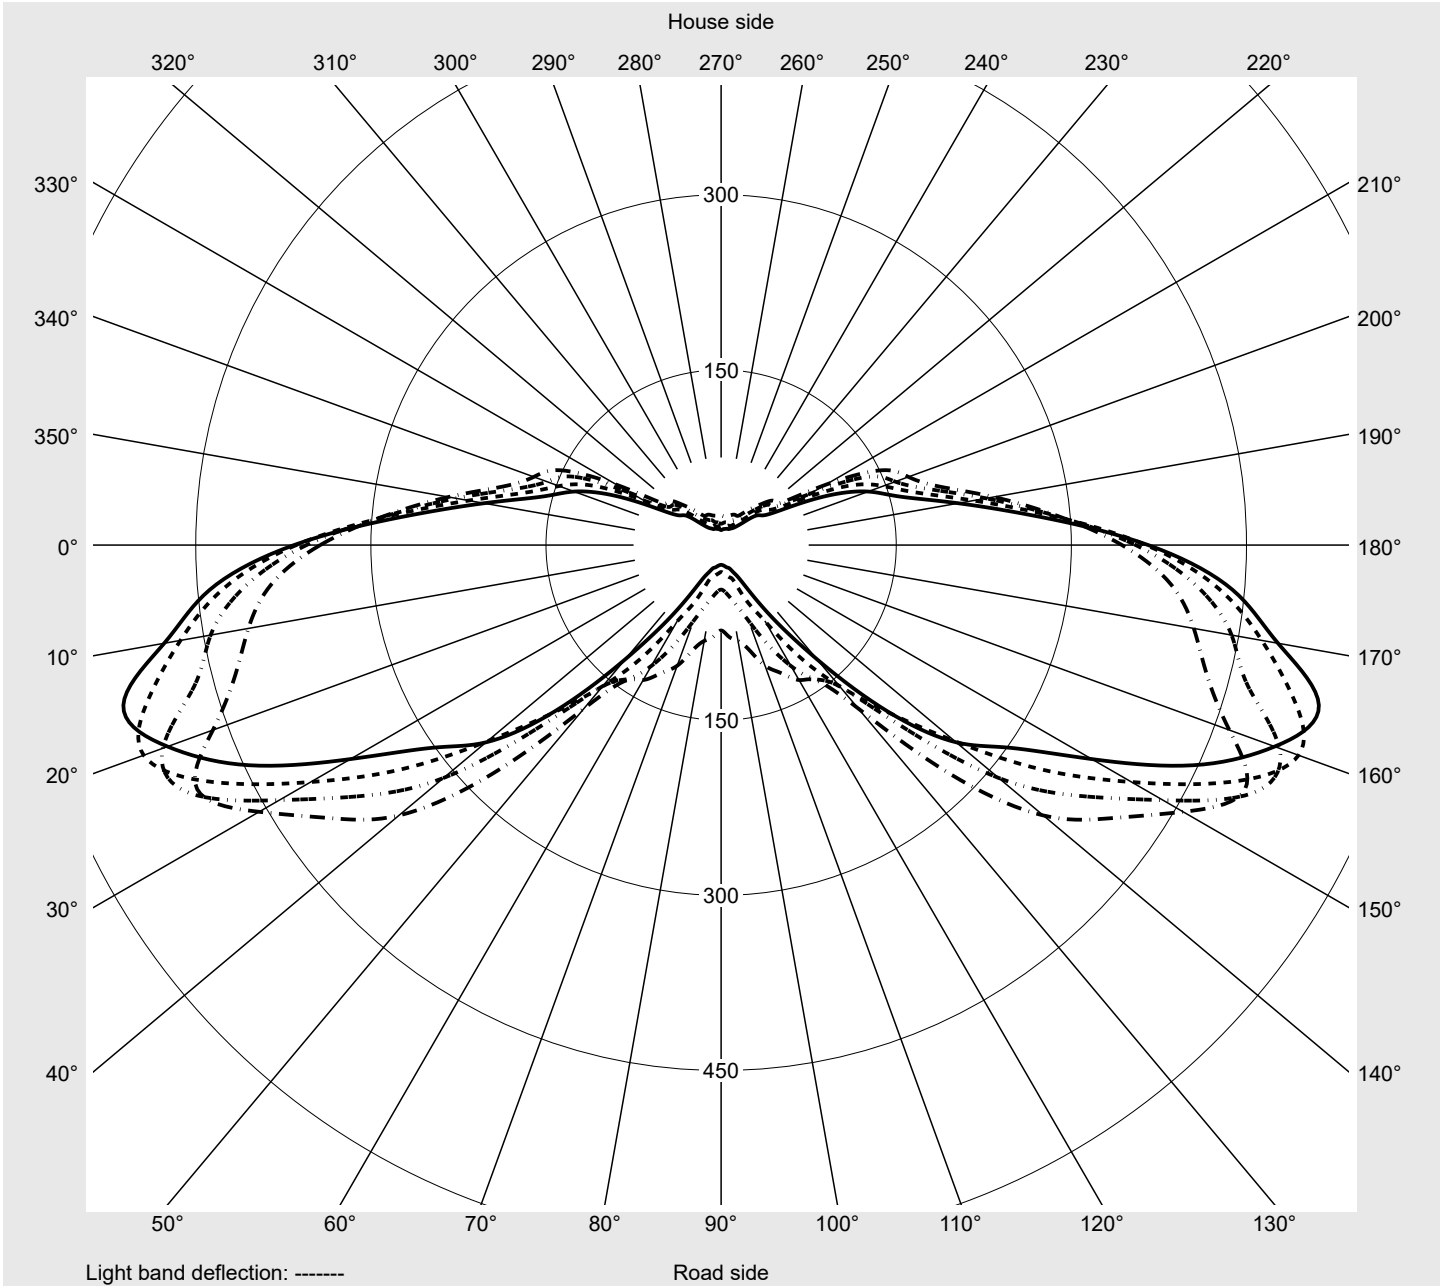

Photometric test report

Family Streetlight 21 mini LED	Order number: 5XE2M31V08JB EAN: 4058352923702	LP number 59158_217
	Version post-top or side-entry mounting, Smart Interface up Optic asymmetric, wide distribution (ST1.0a G), Back Light Control (BLC) Cover toughened safety glass Lamps LED 3000 K CRI ≥ 70 Controlgear EVG SITECO iQ - Smart Interface Rated values Net luminous flux = 9870 lm Power consumption = 72.5 W Luminous efficacy = 136.1 lm/W	serial documentation 11.08.2023

Luminous intensity in cd/klm C180-0 C195-15 C200-20 C270-90 **Imax: 530 cd/klm**

Luminaire output ratios

Eta	100.0%
Eta 0° - 90°	100.0%
Eta 90° - 180°	0.0%

Luminous intensity class acc. to EN13201-2

Class:	G4
Imax 70°	494.0
Imax 80°	97.3
Imax 90°	0.0
Imax >90°	0.0
Imax >95°	0.0

Measurement conditions

DIN EN 13032 and DIN 5032

Photometric test report

Family Streetlight 21 mini LED	Order number: 5XE2M31V08JB EAN: 4058352923702	LP number 59158_217
---	--	--------------------------------------

Envelope curve in cd/klm **KMK 67.5°** **KMK 65°** **KMK 62.5°** **KMK 60°** **siteco**

Photometric test report

Family Streetlight 21 mini LED	Order number: 5XE2M31V08JB EAN: 4058352923702	LP number 59158_217
Table of values for luminous intensities		Maximum luminous intensity