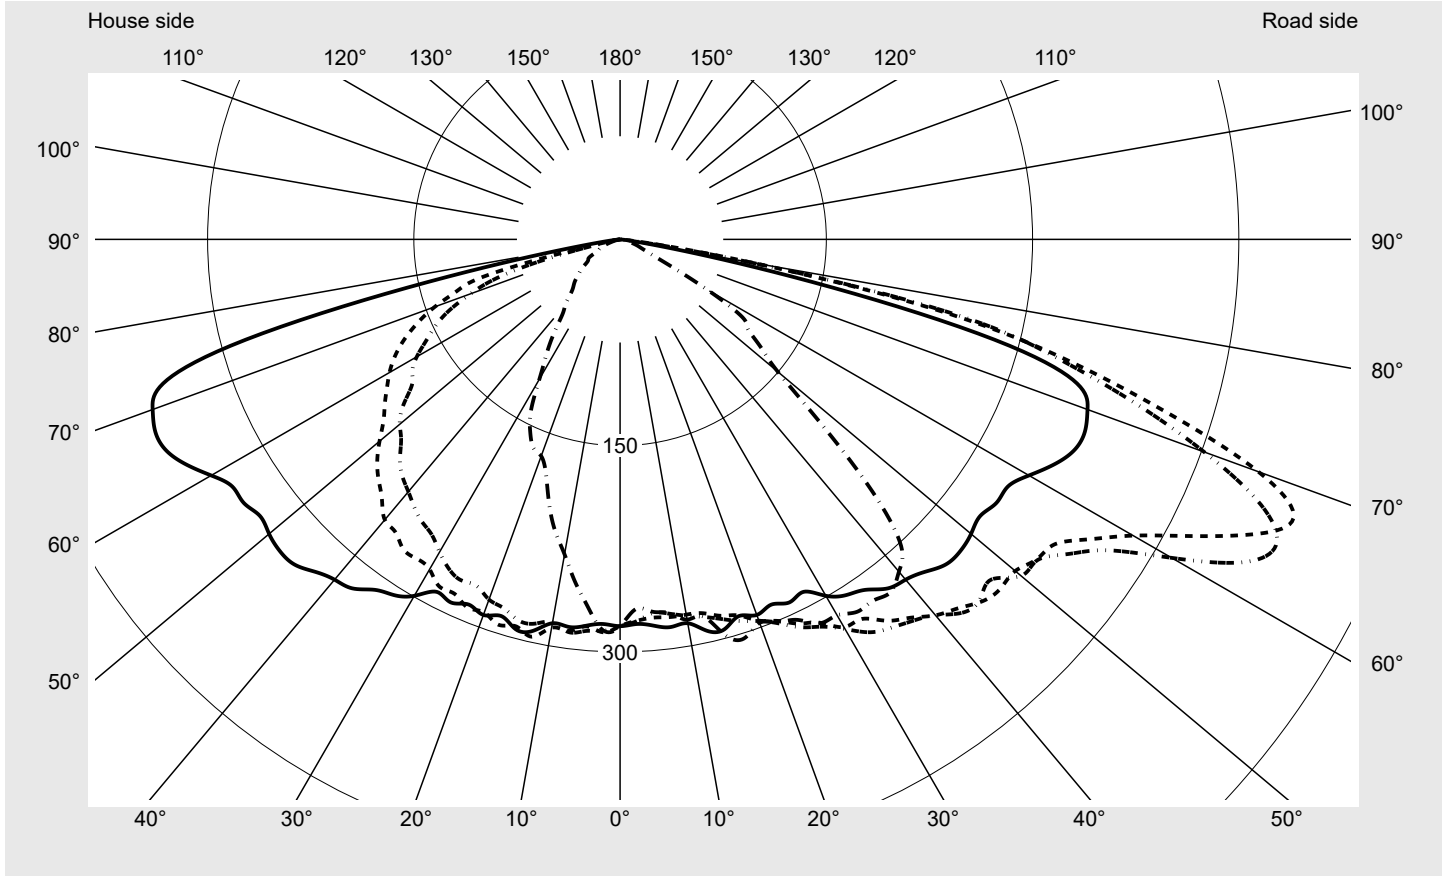

Photometric test report

Family Streetlight 21 mini LED	Order number: 5XE2M31V08JB EAN: 4058352923702	LP number 59158_217
	Version post-top or side-entry mounting, Smart Interface up Optic asymmetric, wide distribution (ST1.0a G), Back Light Control (BLC) Cover toughened safety glass Lamps LED 3000 K CRI ≥ 70 Controlgear EVG SITECO iQ - Smart Interface Rated values Net luminous flux = 9870 lm Power consumption = 72.5 W Luminous efficacy = 136.1 lm/W	serial documentation 11.08.2023

Luminous intensity in cd/klm C180-0 C195-15 C200-20 C270-90 **Imax: 530 cd/klm**

Luminaire output ratios

Eta	100.0%
Eta 0° - 90°	100.0%
Eta 90° - 180°	0.0%

Luminous intensity class acc. to EN13201-2

Class:	G4
Imax 70°	494.0
Imax 80°	97.3
Imax 90°	0.0
Imax >90°	0.0
Imax >95°	0.0

Envelope curve in cd/klm **KMK 67.5°** **KMK 65°** **KMK 62.5°** **KMK 60°** **siteco**

Photometric test report

Family Streetlight 21 mini LED	Order number: 5XE2M31V08JB EAN: 4058352923702	LP number 59158_217
Table of values for luminous intensities		Maximum luminous intensity