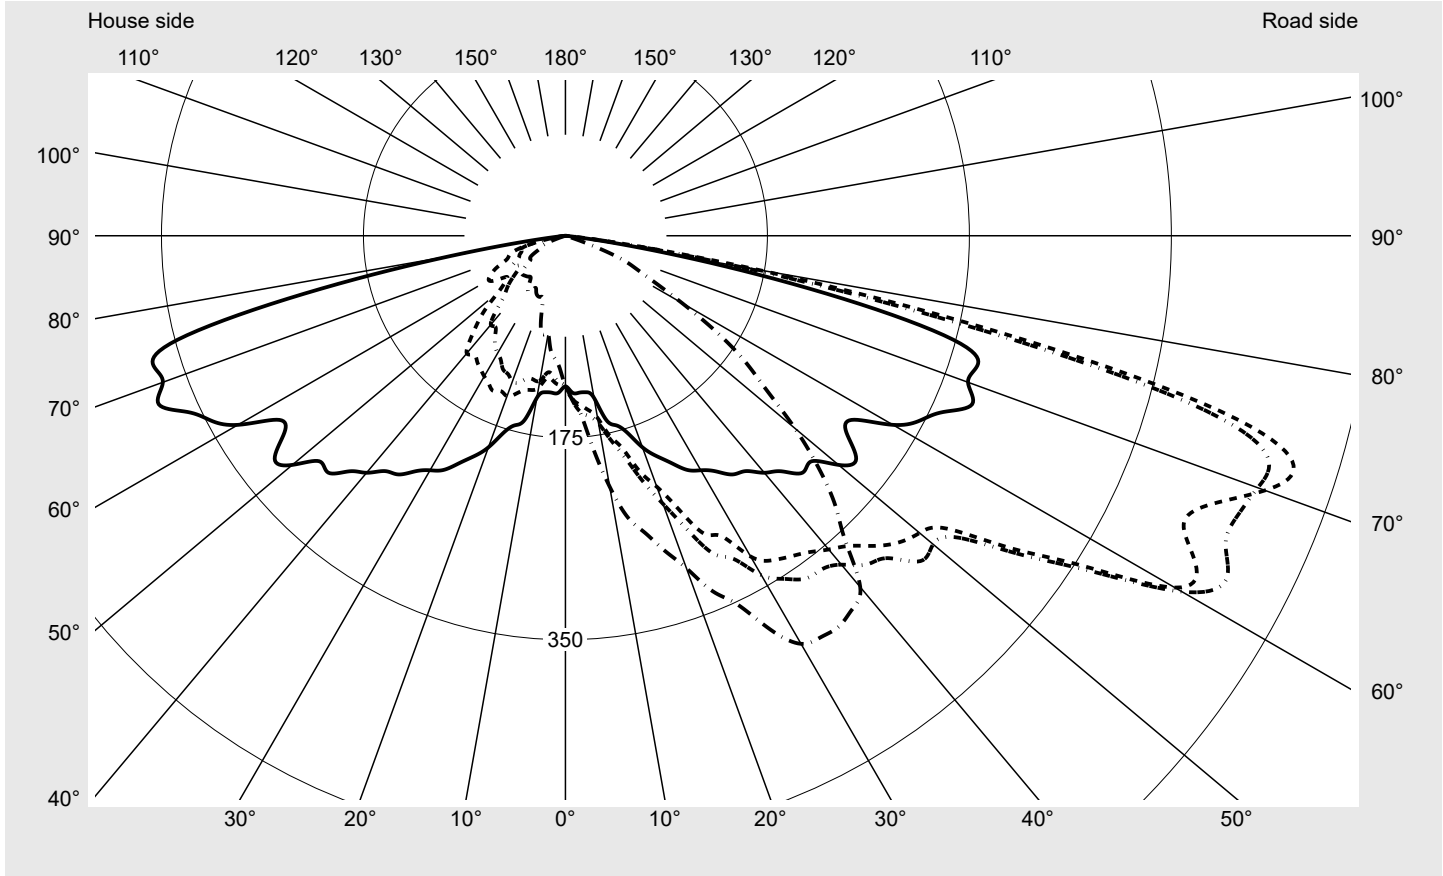

Photometric test report

Family Streetlight 11 micro LED	Order number: 5XC1M51F08DE EAN: 4058352557655	LP number 59453_10
	Version post-top or side-entry mounting Optic asymmetric, extreme wide distribution (ST1.0a) Cover transparent, PMMA Lamps LED 3000 K CRI ≥ 70 Controlgear ECG SITECO iQ Rated values Net luminous flux = 3580 lm Power consumption = 25.6 W Luminous efficacy = 139.8 lm/W	serial documentation 27.09.2023

Luminous intensity in cd/klm C180-0 C195-15 C200-20 C270-90 **Imax: 661 cd/klm**

Luminaire output ratios

Eta	100.0%
Eta 0° - 90°	100.0%
Eta 90° - 180°	0.0%

Luminous intensity class acc. to EN13201-2

Class:	G1
Imax 70°	645.0
Imax 80°	167.3
Imax 90°	0.0
Imax >90°	0.0
Imax >95°	0.0

Measurement conditions

DIN EN 13032 and DIN 5032

Photometric test report

Family Streetlight 11 micro LED	Order number: 5XC1M51F08DE EAN: 4058352557655	LP number 59453_10
---	--	------------------------------

Envelope curve in cd/klm **KMK 72.5°** **KMK 70°** **KMK 67.5°** **KMK 65°** **siteco**

Photometric test report

Family Streetlight 11 micro LED	Order number: 5XC1M51F08DE EAN: 4058352557655	LP number 59453_10
Table of values for luminous intensities		Maximum luminous intensity
siteco		