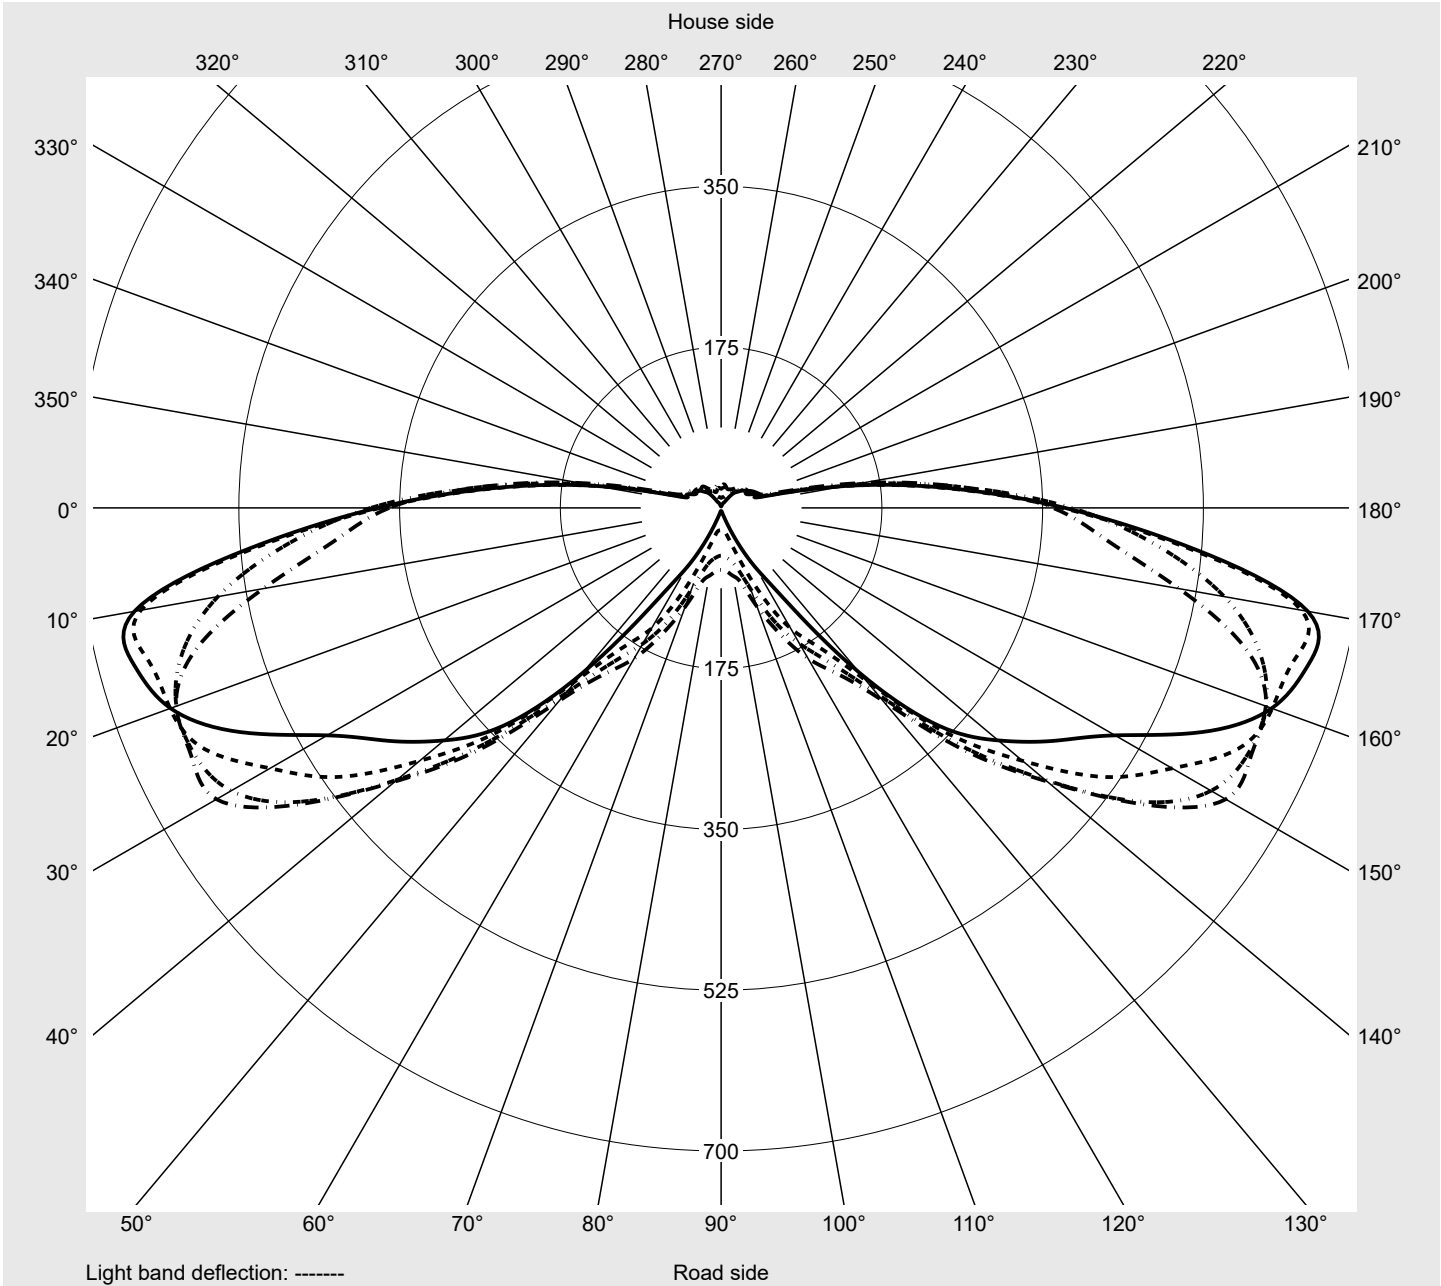

Photometric test report

Family Streetlight 11 micro LED	Order number: 5XC1M51F08DE EAN: 4058352557655	LP number 59453_10
	Version post-top or side-entry mounting Optic asymmetric, extreme wide distribution (ST1.0a) Cover transparent, PMMA Lamps LED 3000 K CRI ≥ 70 Controlgear ECG SITECO iQ Rated values Net luminous flux = 3580 lm Power consumption = 25.6 W Luminous efficacy = 139.8 lm/W	serial documentation 27.09.2023

Luminous intensity in cd/klm C180-0 C195-15 C200-20 C270-90 **Imax: 661 cd/klm**

Luminaire output ratios

Eta	100.0%
Eta 0° - 90°	100.0%
Eta 90° - 180°	0.0%

Luminous intensity class acc. to EN13201-2

Class:	G1
Imax 70°	645.0
Imax 80°	167.3
Imax 90°	0.0
Imax >90°	0.0
Imax >95°	0.0

Measurement conditions

DIN EN 13032 and DIN 5032

Photometric test report

Family Streetlight 11 micro LED	Order number: 5XC1M51F08DE EAN: 4058352557655	LP number 59453_10
---	--	------------------------------

Envelope curve in cd/klm **KMK 72.5°** **KMK 70°** **KMK 67.5°** **KMK 65°** **siteco**

Photometric test report

Family Streetlight 11 micro LED	Order number: 5XC1M51F08DE EAN: 4058352557655	LP number 59453_10
Table of values for luminous intensities		Maximum luminous intensity
siteco		