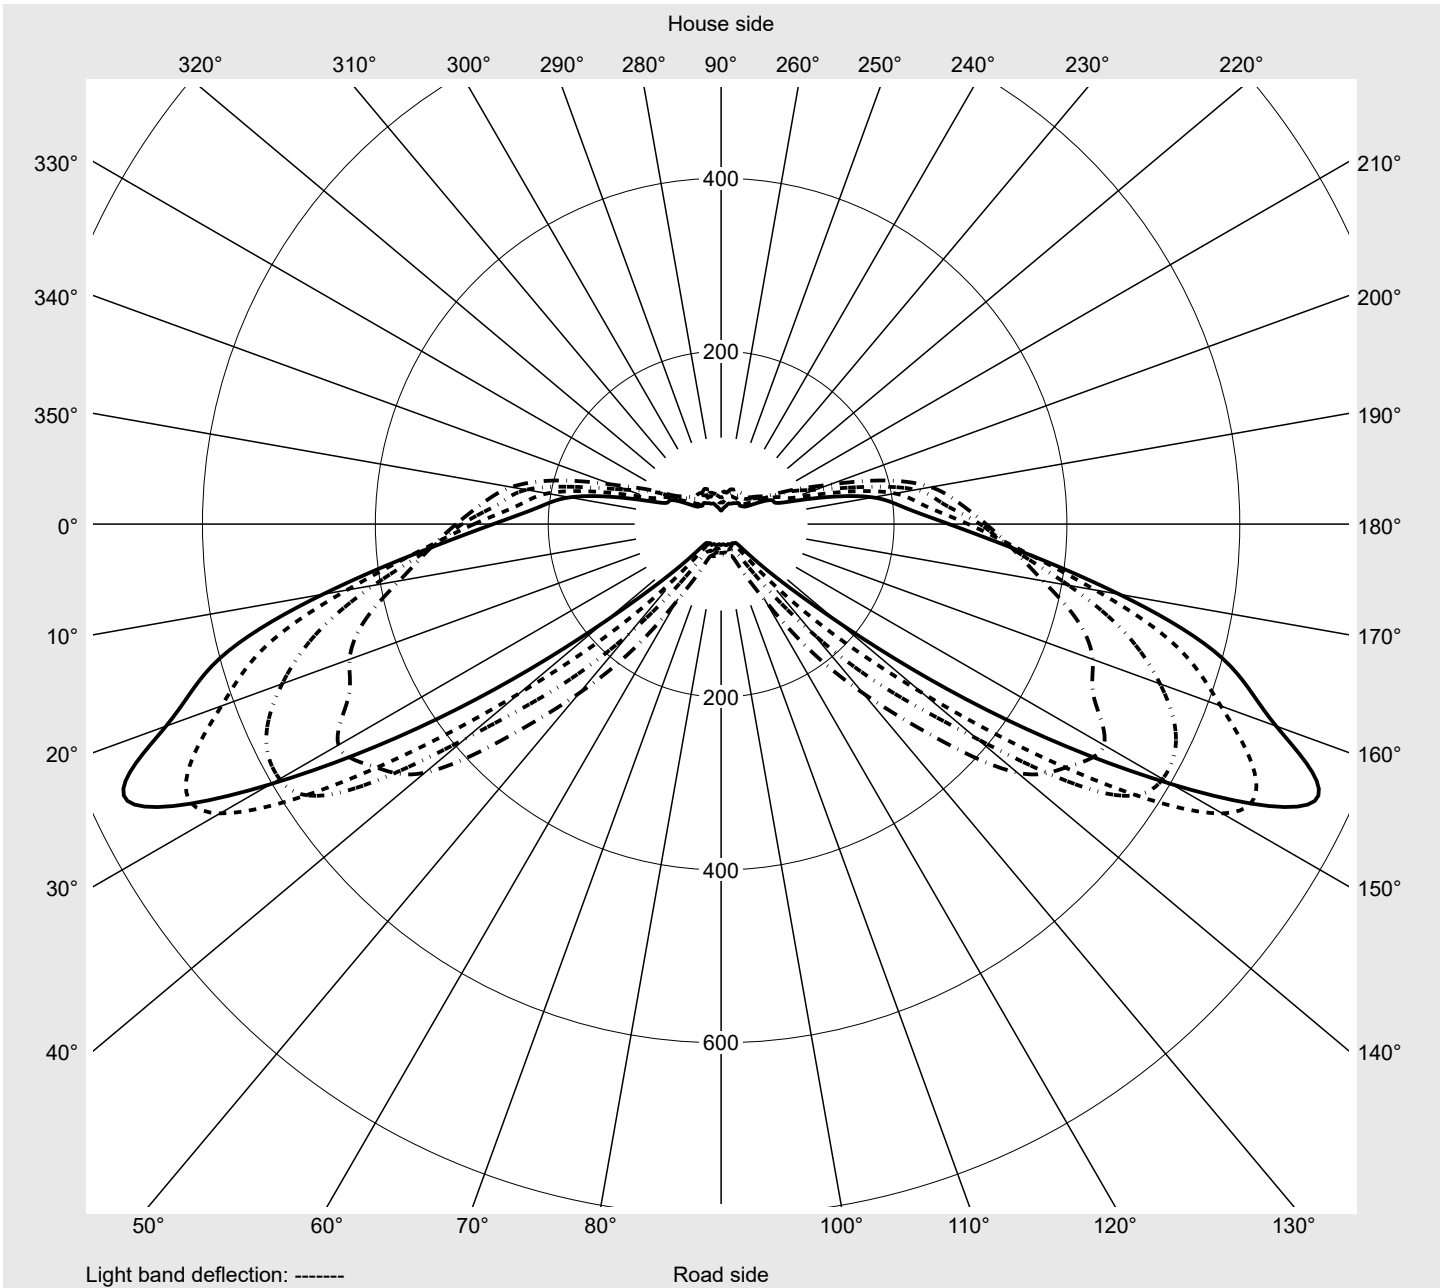

Photometric test report

Family Streetlight 31 micro toolless	Order number: 5XH5D35M08BA EAN: 4069025513168	LP number 59076_3483
	Version post-top or side-entry mounting, NEMA 7 pin (DALI) + Zhaga down Optic direct, asymmetric wide distribution S100003 Cover toughened safety glass Lamps LED 3000 K CRI ≥ 70 Controlgear ECG SITECO - Smart Interface Rated values Net luminous flux = 2860 lm Power consumption = 19.2 W Luminous efficacy = 149 lm/W	serial documentation 30.06.2025

Luminous intensity in cd/klm C180-0 C205-25 C210-30 C270-90 **Imax: 758 cd/klm**

Luminaire output ratios	
Eta	100.0%
Eta 0° - 90°	100.0%
Eta 90° - 180°	0.0%
Measurement conditions	
DIN EN 13032 and DIN 5032	

Luminous intensity class acc. to EN13201-2	
Class:	G3
Imax 70°	757.8
Imax 80°	95.1
Imax 90°	0.0
Imax >90°	0.0
Imax >95°	0.0

Photometric test report

Family Streetlight 31 micro toolless	Order number: 5XH5D35M08BA EAN: 4069025513168	LP number 59076_3483
--	--	---------------------------------------

Envelope curve in cd/klm **KMK 70°** **KMK 67.5°** **KMK 65°** **KMK 62.5°** **siteco**

Photometric test report

Family Streetlight 31 micro toolless	Order number: 5XH5D35M08BA EAN: 4069025513168	LP number 59076_3483
Table of values for luminous intensities		Maximum luminous intensity
		siteco