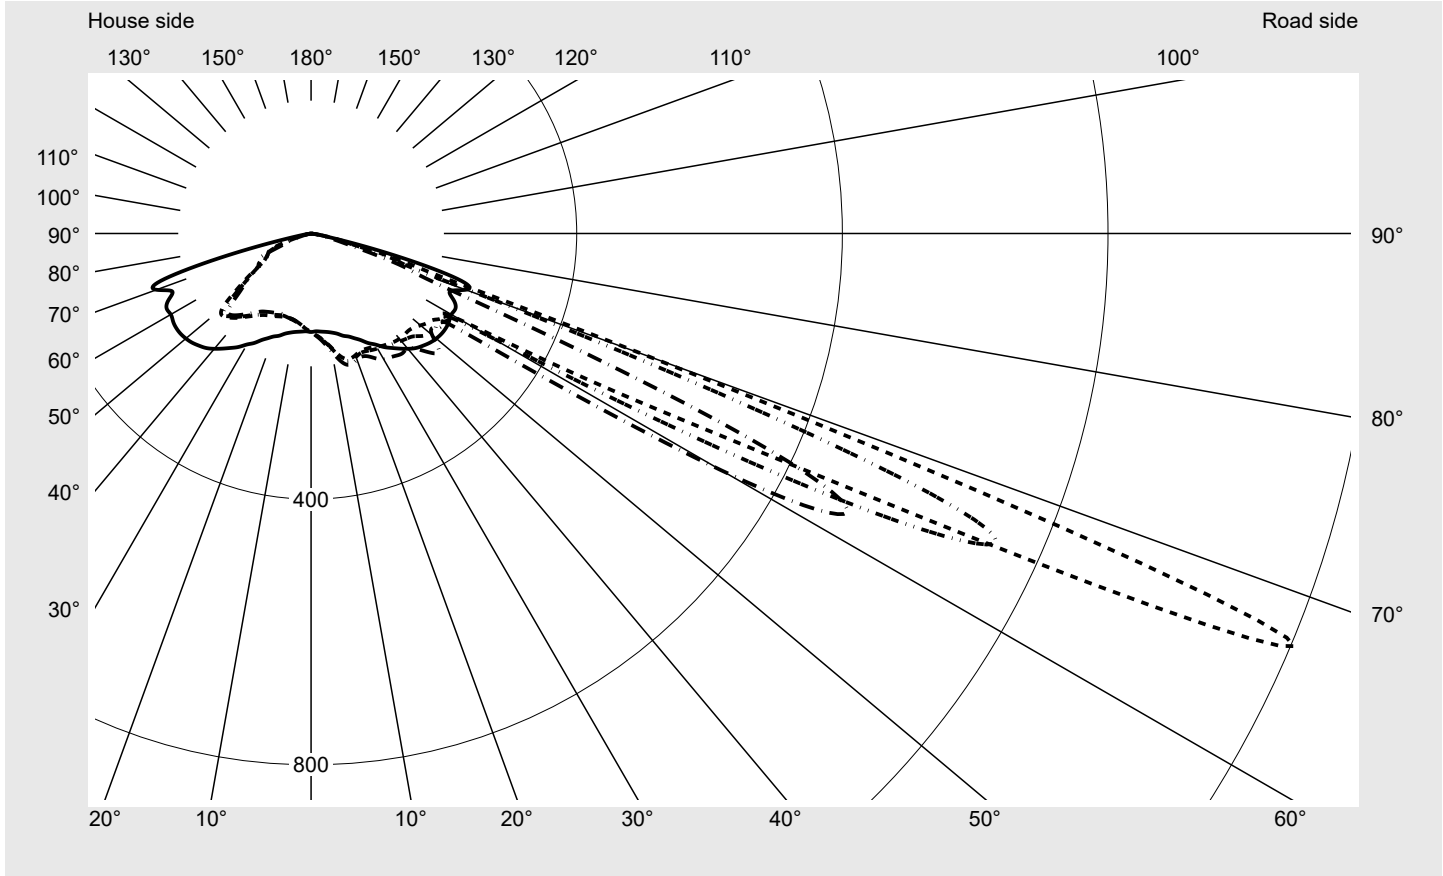

Photometric test report

Family Streetlight 31 micro toolless	Order number: 5XH513AA08CA EAN: 4069025512246	LP number 59800_3384
	Version post-top or side-entry mounting Optic asymmetric distribution (PL32) Cover toughened safety glass Lamps LED 3000 K CRI ≥ 70 Controlgear ECG SITECO Rated values Net luminous flux = 1460 lm Power consumption = 10.3 W Luminous efficacy = 141.7 lm/W	serial documentation 25.08.2025

Luminous intensity in cd/klm C180-0 C245-65 C250-70 C270-90 **Imax: 1590 cd/klm**

Luminaire output ratios

Eta	100.0%
Eta 0° - 90°	100.0%
Eta 90° - 180°	0.0%

Luminous intensity class acc. to EN13201-2

Class:	G3
Imax 70°	732.5
Imax 80°	42.5
Imax 90°	0.0
Imax >90°	0.0
Imax >95°	0.0

Measurement conditions

DIN EN 13032 and DIN 5032

Photometric test report

Family Streetlight 31 micro toolless	Order number: 5XH513AA08CA EAN: 4069025512246	LP number 59800_3384
---	--	---------------------------------------

Envelope curve in cd/klm

KMK 67.5°
KMK 65°
KMK 62.5°
KMK 60°

siteco

Photometric test report

Family Streetlight 31 micro toolless	Order number: 5XH513AA08CA EAN: 4069025512246	LP number 59800_3384
Table of values for luminous intensities		Maximum luminous intensity
		siteco