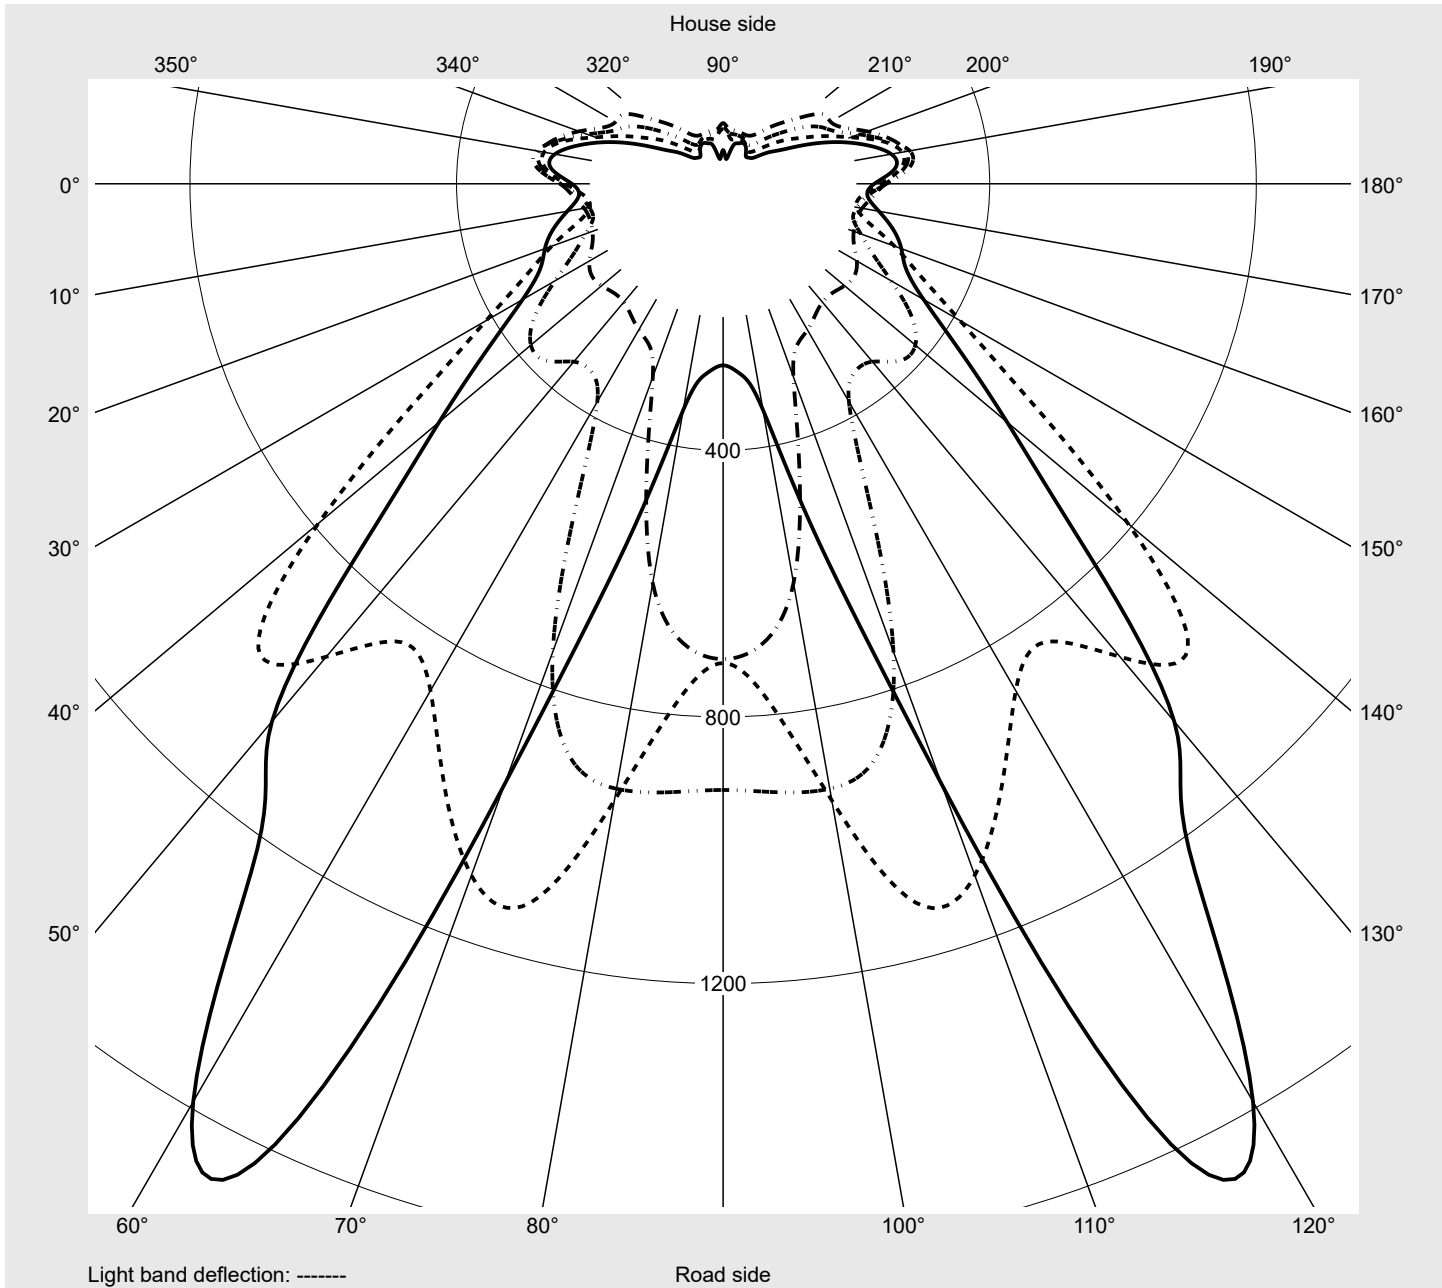

Photometric test report

Family Streetlight 31 micro toolless	Order number: 5XH513AA08CA EAN: 4069025512246	LP number 59800_3384
	Version post-top or side-entry mounting Optic asymmetric distribution (PL32) Cover toughened safety glass Lamps LED 3000 K CRI ≥ 70 Controlgear ECG SITECO Rated values Net luminous flux = 1460 lm Power consumption = 10.3 W Luminous efficacy = 141.7 lm/W	serial documentation 25.08.2025

Luminous intensity in cd/klm C180-0 C245-65 C250-70 C270-90 **Imax: 1590 cd/klm**

Luminaire output ratios

Eta	100.0%
Eta 0° - 90°	100.0%
Eta 90° - 180°	0.0%

Luminous intensity class acc. to EN13201-2

Class:	G3
Imax 70°	732.5
Imax 80°	42.5
Imax 90°	0.0
Imax >90°	0.0
Imax >95°	0.0

Measurement conditions

DIN EN 13032 and DIN 5032

Photometric test report

Family Streetlight 31 micro toolless	Order number: 5XH513AA08CA EAN: 4069025512246	LP number 59800_3384
---	--	---------------------------------------

Envelope curve in cd/klm

KMK 67.5°
KMK 65°
KMK 62.5°
KMK 60°

siteco

Photometric test report

Family Streetlight 31 micro toolless	Order number: 5XH513AA08CA EAN: 4069025512246	LP number 59800_3384
Table of values for luminous intensities		Maximum luminous intensity
		siteco