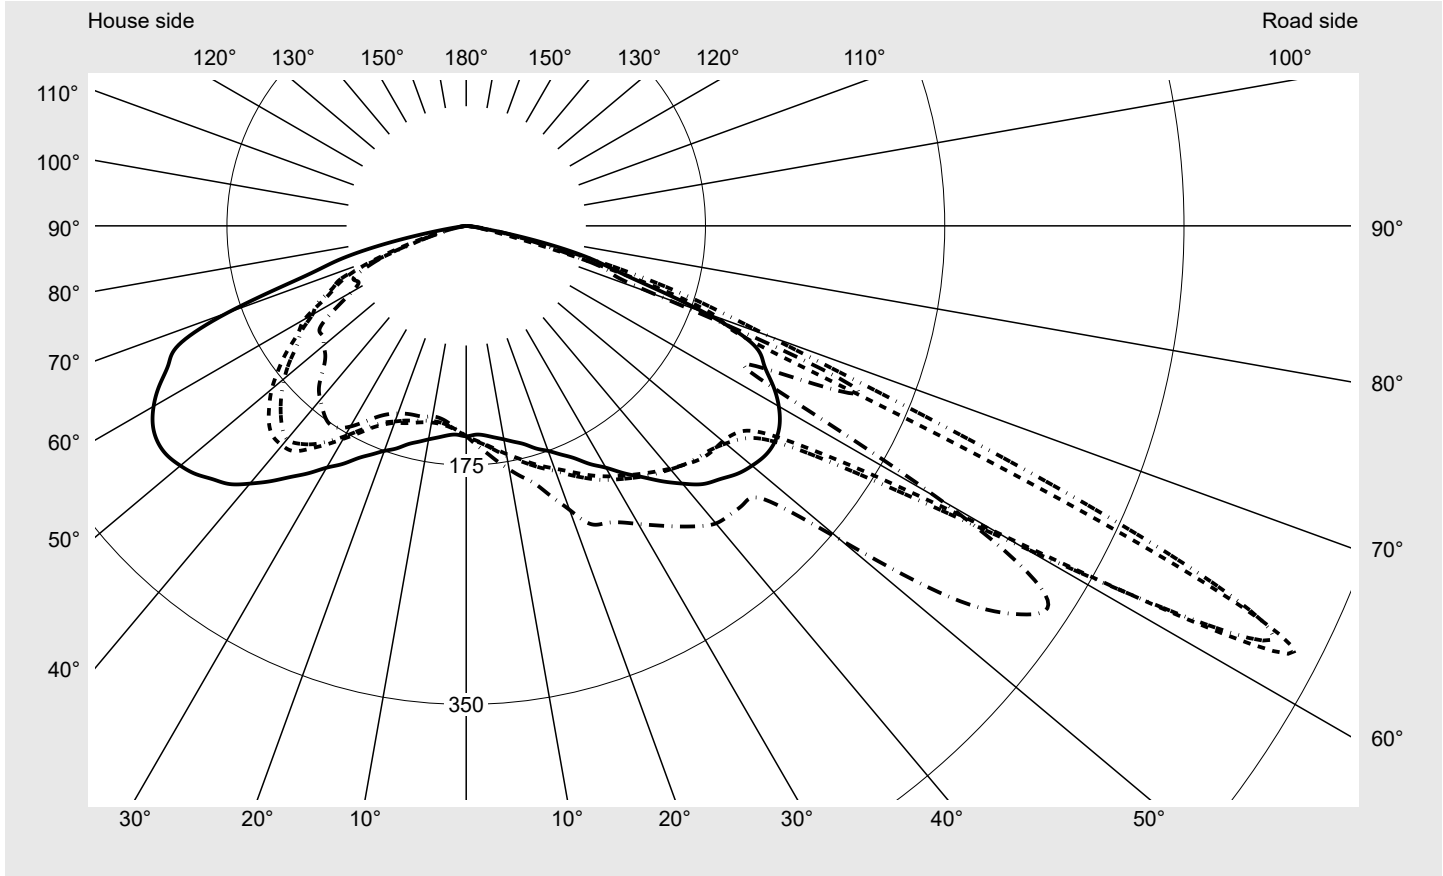

Photometric test report

Family Streetlight 31 micro toolless	Order number: 5XH5141B08EA EAN: 4069025512451	LP number 59798_2162
	Version post-top or side-entry mounting Optic asymmetric distribution (PL32G) Cover toughened safety glass Lamps LED 4000 K CRI ≥ 70 Controlgear ECG SITECO Rated values Net luminous flux = 5420 lm Power consumption = 35.3 W Luminous efficacy = 153.5 lm/W	serial documentation 25.08.2025

Luminous intensity in cd/klm C180-0 C220-40 C225-45 C270-90 **Imax: 678 cd/klm**

Luminaire output ratios

Eta	100.0%
Eta 0° - 90°	100.0%
Eta 90° - 180°	0.0%

Luminous intensity class acc. to EN13201-2

Class:	G3
Imax 70°	623.9
Imax 80°	57.0
Imax 90°	0.0
Imax >90°	0.0
Imax >95°	0.0

Envelope curve in cd/klm **KMK 62.5°** **KMK 60°** **KMK 57.5°** **KMK 55°** **siteco**

Photometric test report

Family Streetlight 31 micro toolless	Order number: 5XH5141B08EA EAN: 4069025512451	LP number 59798_2162
Table of values for luminous intensities		Maximum luminous intensity
		siteco