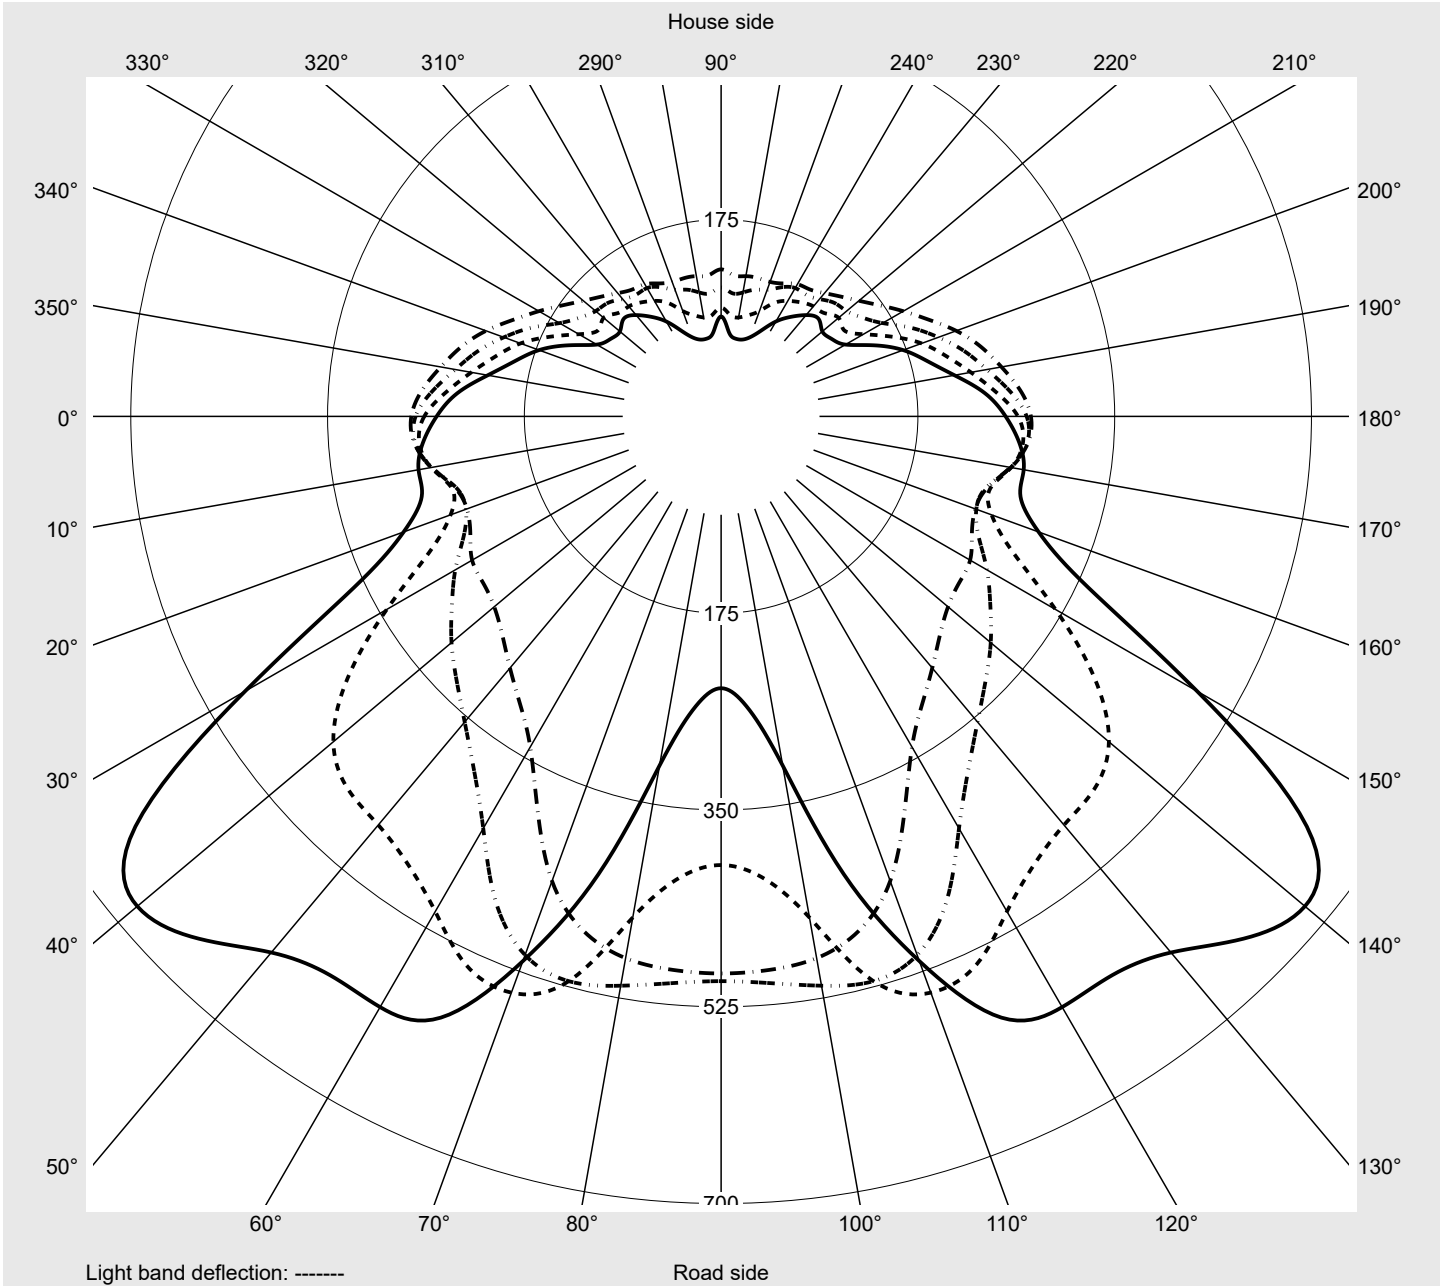

Photometric test report

Family Streetlight 31 micro toolless	Order number: 5XH5141B08EA EAN: 4069025512451	LP number 59798_2162
	Version post-top or side-entry mounting Optic asymmetric distribution (PL32G) Cover toughened safety glass Lamps LED 4000 K CRI ≥ 70 Controlgear ECG SITECO Rated values Net luminous flux = 5420 lm Power consumption = 35.3 W Luminous efficacy = 153.5 lm/W	serial documentation 25.08.2025

Luminous intensity in cd/klm C180-0 C220-40 C225-45 C270-90 **Imax: 678 cd/klm**

Luminaire output ratios

Eta	100.0%
Eta 0° - 90°	100.0%
Eta 90° - 180°	0.0%

Luminous intensity class acc. to EN13201-2

Class:	G3
Imax 70°	623.9
Imax 80°	57.0
Imax 90°	0.0
Imax >90°	0.0
Imax >95°	0.0

Measurement conditions

DIN EN 13032 and DIN 5032

Photometric test report

Family Streetlight 31 micro toolless	Order number: 5XH5141B08EA EAN: 4069025512451	LP number 59798_2162
--	--	--------------------------------

Envelope curve in cd/klm **KMK 62.5°** **KMK 60°** **KMK 57.5°** **KMK 55°** **siteco**

Photometric test report

Family Streetlight 31 micro toolless	Order number: 5XH5141B08EA EAN: 4069025512451	LP number 59798_2162
Table of values for luminous intensities		Maximum luminous intensity
		siteco