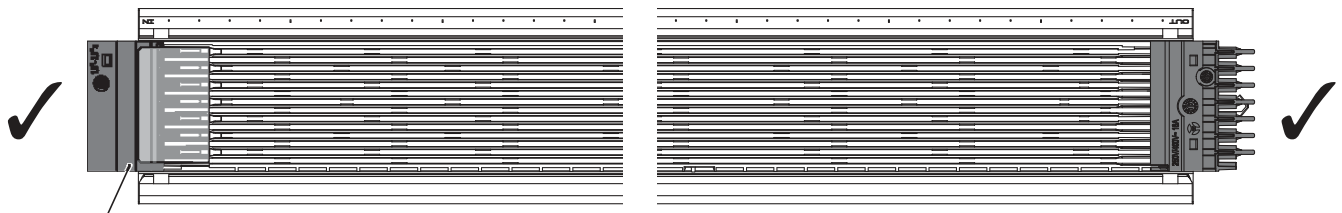

Licross®

Ausspeiser  
feed out

59TL3FTK

**siteco**

- 1** Umgebungstemperatur während der Installation: +5°C...+40°C  
Ambient temperature during installation:

IN  →  59TL3FNK

 OUT

IN  →  59TL3FNK