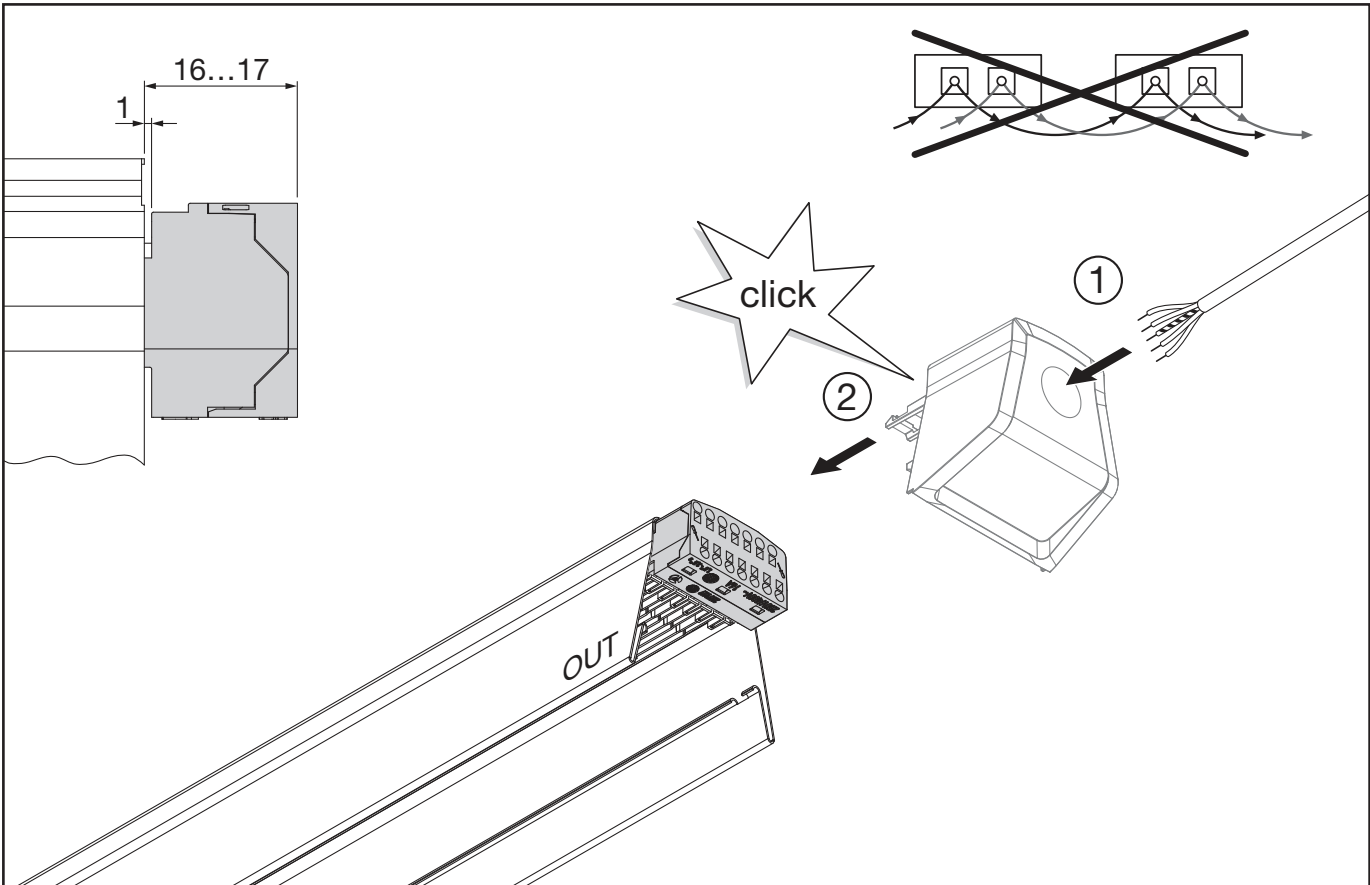

Licross®

Ausspeiser  
feed out

59TL3FTK

**siteco**

- 1** Umgebungstemperatur während der Installation: +5°C...+40°C  
Ambient temperature during installation:

IN  →  59TL3FNK

 OUT

IN  →  59TL3FNK