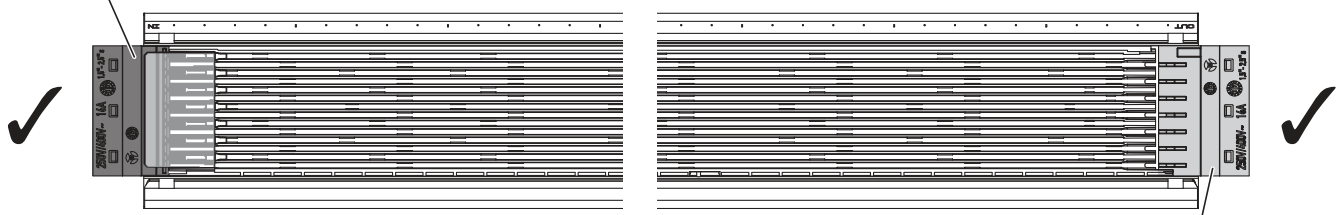

Licross®

Ausspeiser  
feed out

59TL3FTK

**siteco**

- 1** Umgebungstemperatur während der Installation: +5°C...+40°C  
Ambient temperature during installation:

IN  →  59TL3FNK

 OUT

IN  →  59TL3FNK