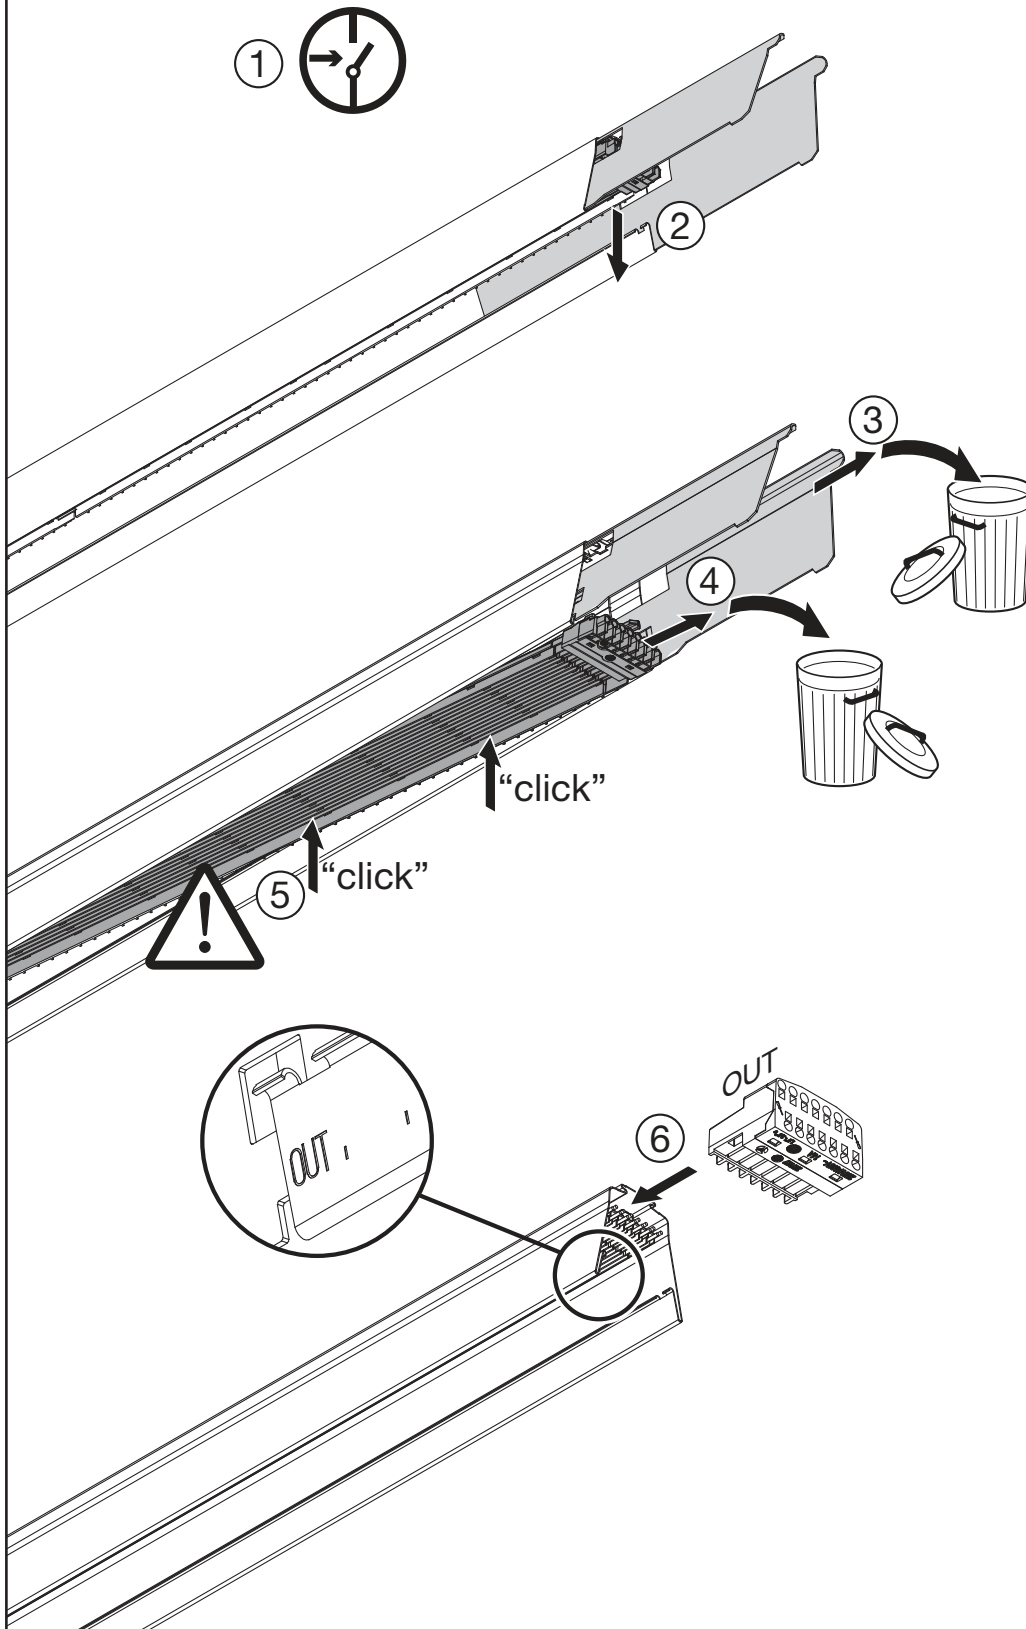

Licross®

Ausspeiser  
feed out

59TL3FTK

**siteco**

- 1** Umgebungstemperatur während der Installation: +5°C...+40°C  
Ambient temperature during installation:

IN  →  59TL3FNK

 OUT

IN  →  59TL3FNK