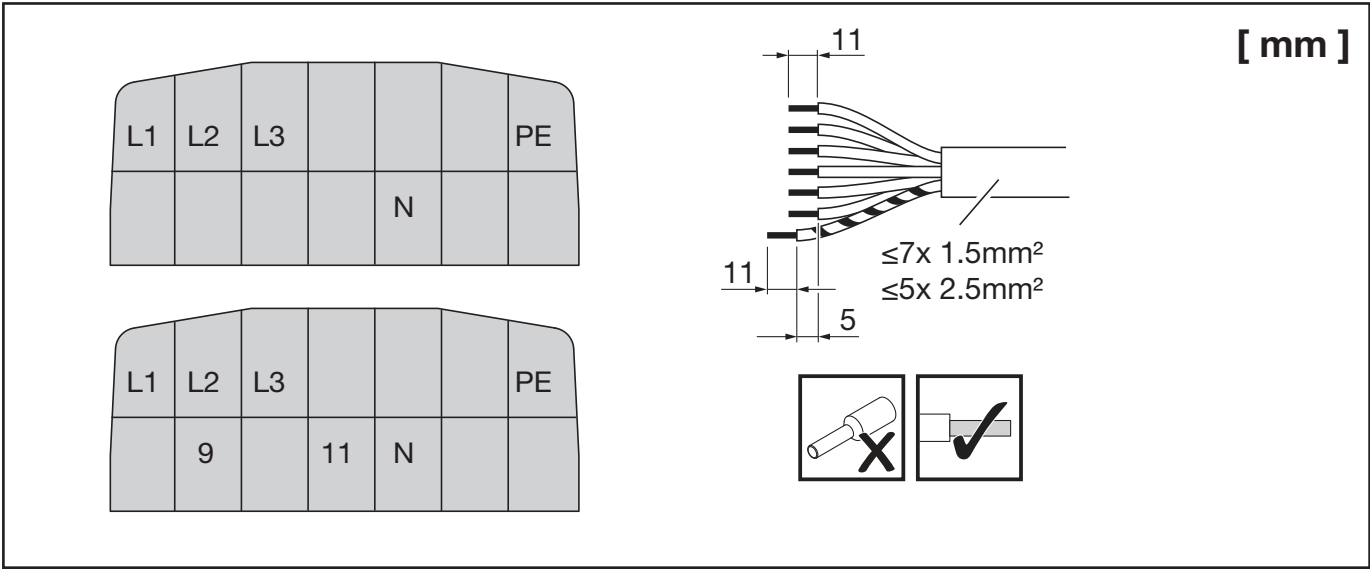

Licross®

Ausspeiser  
feed out

59TL3FTK

**siteco**

- 1** Umgebungstemperatur während der Installation: +5°C...+40°C  
Ambient temperature during installation:

IN  →  59TL3FNK

 OUT

IN  →  59TL3FNK