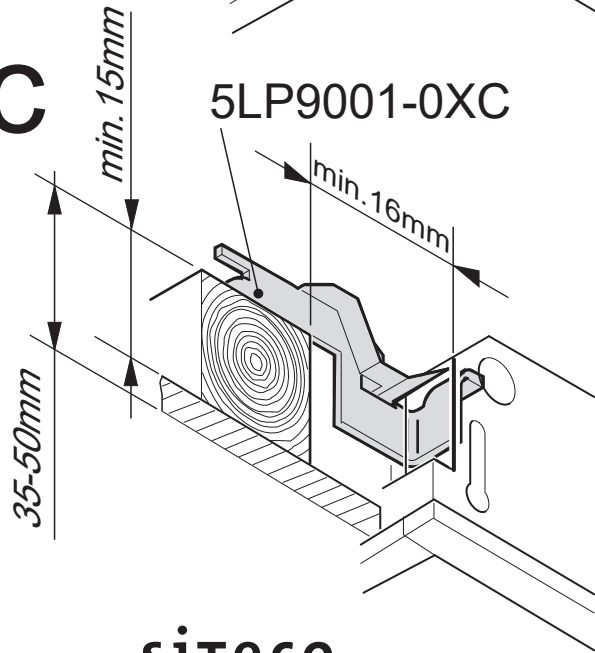

siteco

Siteco GmbH
Georg-Simon-Ohm-Straße 50
83301 Traunreut, Germany
mail: technicalsupport@siteco.de
Phone: +49 8669 / 33-844
www.siteco.com
5MA37-58464_ai 06/2011

siteco

Siteco Rasterleuchte
Siteco louver luminaire

Schnellmontagebügel /
Universal fixing bracket

5LP900...