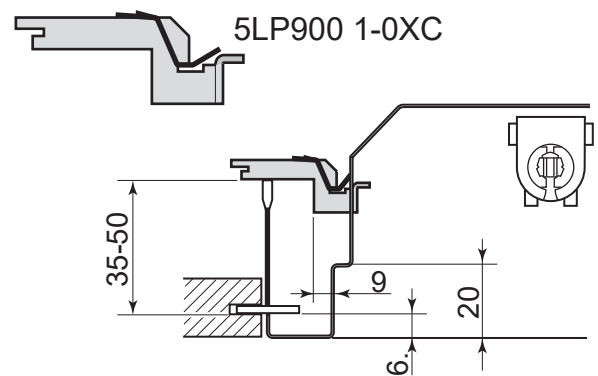

Schnellmontagebügel /
 Universal fixing bracket

5LP900...

5LP900 0-0XC
 (x = 18-33mm)

5LP900 1-0XC
 (x = 35-50mm)

2

3a