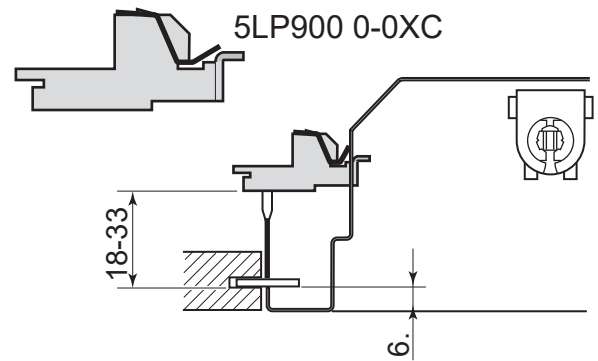

Schnellmontagebügel /
 Universal fixing bracket

5LP900...

5LP900 0-0XC
 (x = 18-33mm)

5LP900 1-0XC
 (x = 35-50mm)

2

3a