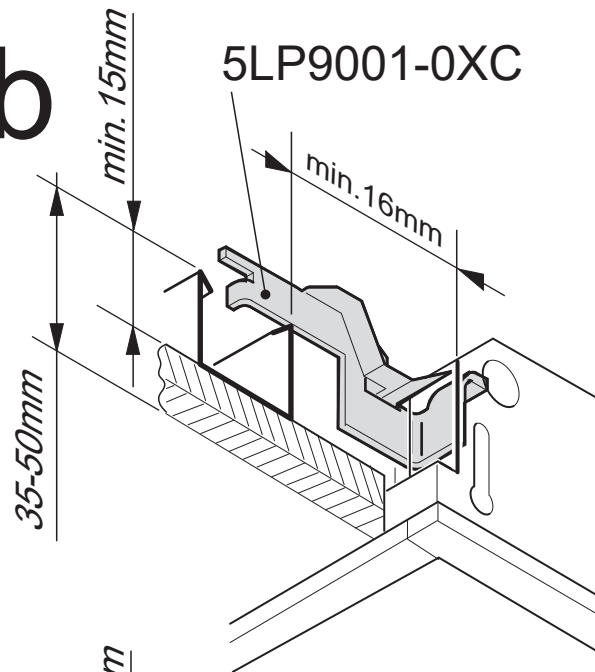

3b

3c

siteco

Siteco GmbH
Georg-Simon-Ohm-Straße 50
83301 Traunreut, Germany
mail: technicalsupport@siteco.de
Phone: +49 8669 / 33-844
www.siteco.com
5MA37-58464_ai 06/2011

siteco

Siteco Rasterleuchte
Siteco louver luminaire

Schnellmontagebügel /
Universal fixing bracket

5LP900...

5LP900 0-0XC
(x = 18-33mm)

5LP900 1-0XC
(x = 35-50mm)