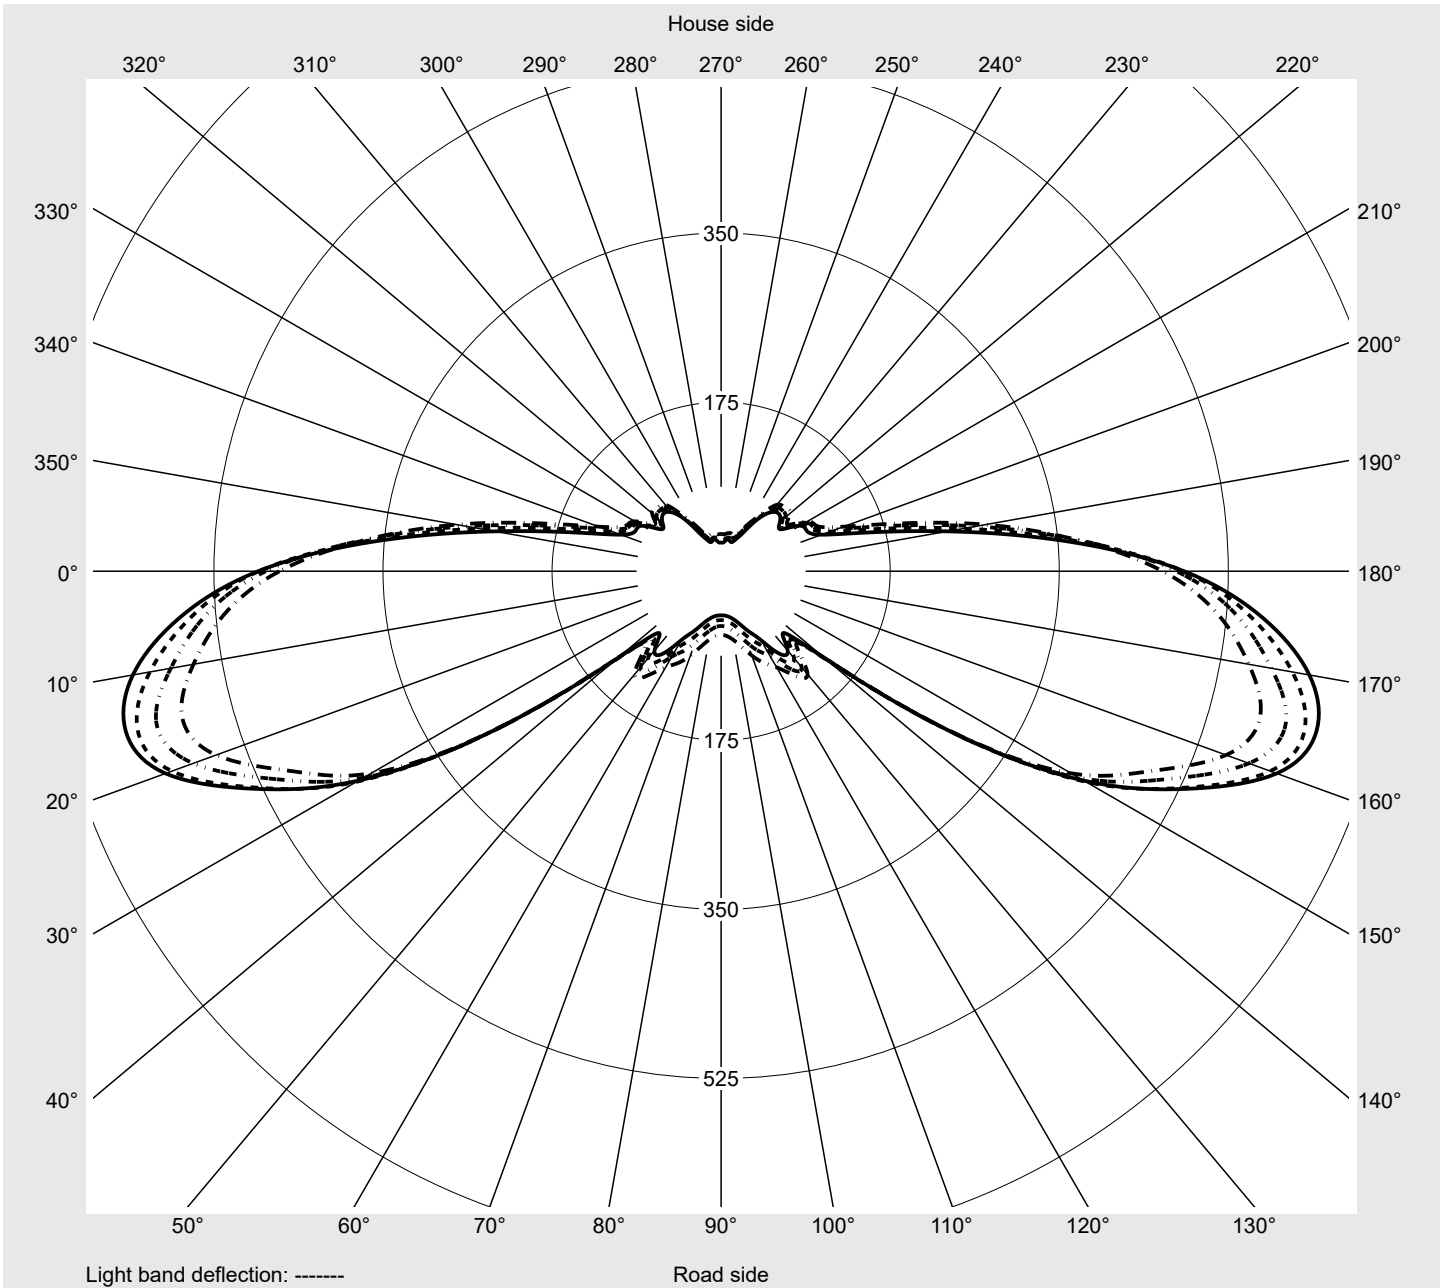

Photometric test report

Family CITY-LIGHT ELEGANCE LED	Order number: 5XA5265BF14H + 5XA54000XS EAN: 4058352834824 + 4050737730073	LP number 59288_17

Envelope curve in cd/klm   **KMK 62.5°**   **KMK 60°**   **KMK 57.5°**   **KMK 55°**   **siteco**

Photometric test report

Family CITY-LIGHT ELEGANCE LED	Order number: 5XA5265BF14H + 5XA54000XS EAN: 4058352834824 + 4050737730073	LP number 59288_17
Table of values for luminous intensities		Maximum luminous intensity
siteco