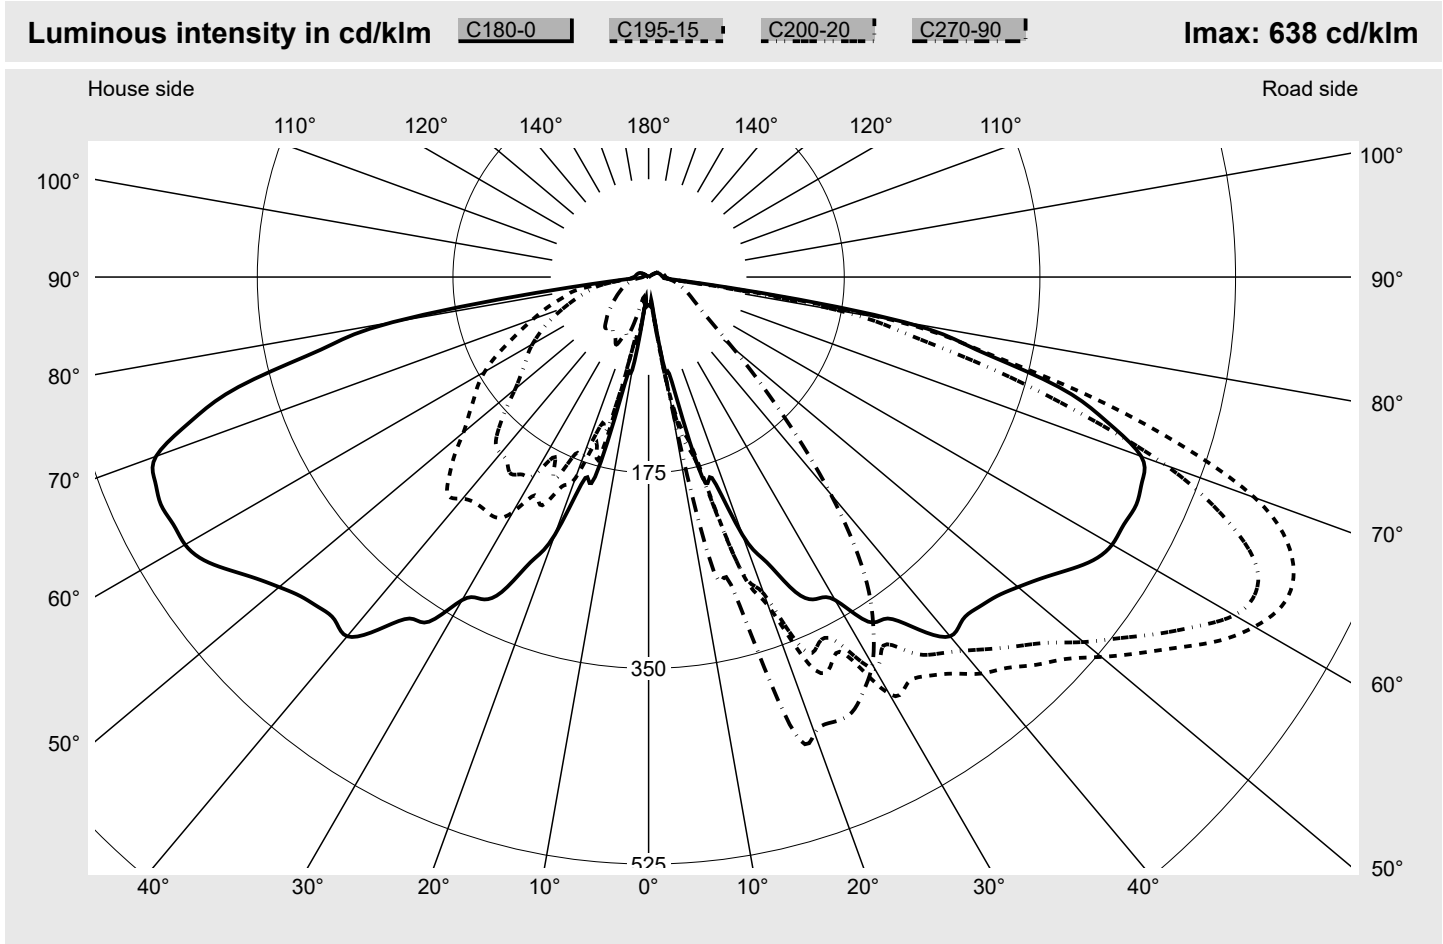

# Photometric test report

<b>Family</b> <b>CITY-LIGHT ELEGANCE LED</b>	<b>Order number:</b> 5XA5265BF14H + 5XA54000XS <b>EAN:</b> 4058352834824 + 4050737730073	<b>LP number</b> <b>59288_17</b>
	<b>Version</b> post-top- or mounting to wall arm, spreader element, structured <b>Optic</b> asymmetric, extremely wide distribution (P1.0a) <b>Cover</b> cover transparent, PMMA <b>Lamps</b> LED 2200 K   CRI ≥ 70 <b>Controlgear</b> ECG SITECO iQ <b>Rated values</b> Net luminous flux = 1370 lm Power consumption = 12.9 W Luminous efficacy = 106.2 lm/W	<b>serial documentation</b> <b>07.07.2022</b>

Luminaire output ratios	
Eta	100.0%
Eta 0° - 90°	96.7%
Eta 90° - 180°	3.3%
Measurement conditions	
DIN EN 13032 and DIN 5032	

Luminous intensity class acc. to EN13201-2	
Class:	---
Imax 70°	617.6
Imax 80°	259.9
Imax 90°	15.5
Imax >90°	15.1
Imax >95°	14.2