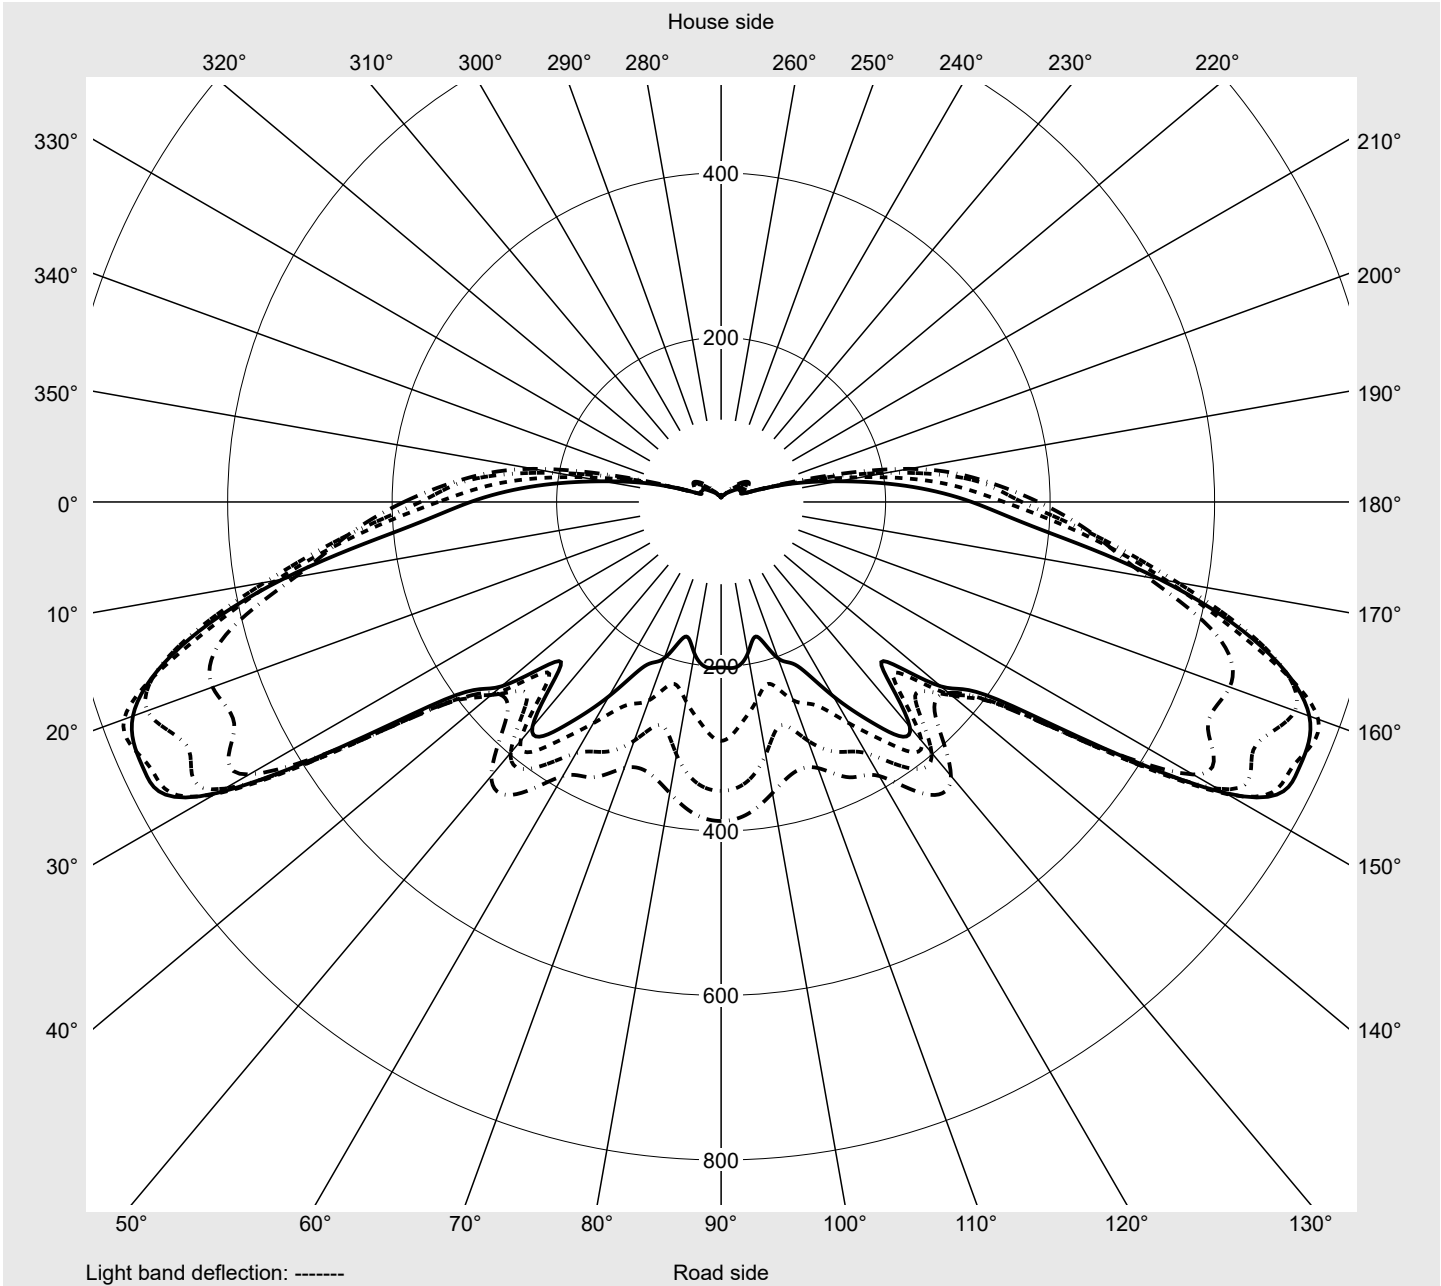

Photometric test report

Family CITY-LIGHT PLUS LED	Order number: 5XA5275MF14H + 5XA54000XBXL EAN: 4058352835340 + 4058352415573	LP number 59357_5
Version	post-top- or mounting to wall arm, shielding on building side	serial documentation 04.11.2022
Optic	asymmetric, wide distribution (ST1.2a)	
Cover	cover transparent, PMMA	
Lamps	LED 2700 K CRI ≥ 70	
Controlgear	ECG SITECO iQ	
Rated values	Net luminous flux = 1410 lm Power consumption = 11.8 W Luminous efficacy = 119.5 lm/W	

Luminous intensity in cd/klm C180-0 C205-25 C210-30 C270-90 **Imax: 774 cd/klm**

Luminaire output ratios

Eta	100.0%
Eta 0° - 90°	97.1%
Eta 90° - 180°	2.9%

Luminous intensity class acc. to EN13201-2

Class:	G1
Imax 70°	682.6
Imax 80°	166.3
Imax 90°	27.0
Imax >90°	26.0
Imax >95°	22.3

Measurement conditions

DIN EN 13032 and DIN 5032

Photometric test report

Family CITY-LIGHT PLUS LED	Order number: 5XA5275MF14H + 5XA54000XBXL EAN: 4058352835340 + 4058352415573	LP number 59357_5
--------------------------------------	---	-----------------------------

Envelope curve in cd/klm **KMK 65°** **KMK 62,5°** **KMK 60°** **KMK 57,5°** **siteco**

Photometric test report

Family CITY-LIGHT PLUS LED	Order number: 5XA5275MF14H + 5XA54000XBXL EAN: 4058352835340 + 4058352415573	LP number 59357_5
Table of values for luminous intensities		Maximum luminous intensity
siteco		