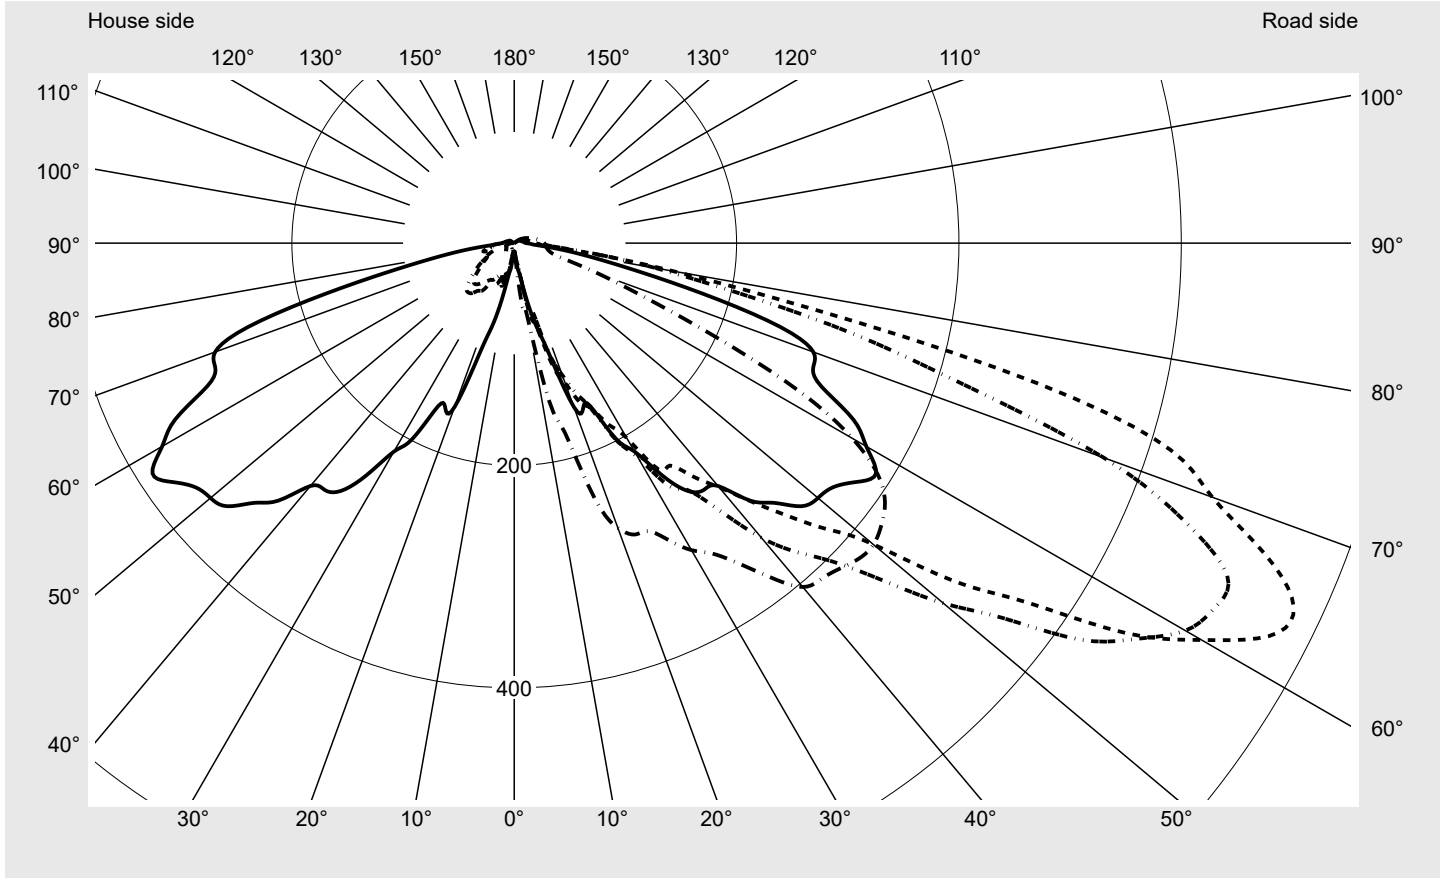

Photometric test report

Family CITY-LIGHT PLUS LED	Order number: 5XA5275MF14H + 5XA54000XBXL EAN: 4058352835340 + 4058352415573	LP number 59357_5
Version	post-top- or mounting to wall arm, shielding on building side	serial documentation 04.11.2022
Optic	asymmetric, wide distribution (ST1.2a)	
Cover	cover transparent, PMMA	
Lamps	LED 2700 K CRI ≥ 70	
Controlgear	ECG SITECO iQ	
Rated values	Net luminous flux = 1410 lm Power consumption = 11.8 W Luminous efficacy = 119.5 lm/W	

Luminous intensity in cd/klm C180-0 C205-25 C210-30 C270-90 **Imax: 774 cd/klm**

Luminaire output ratios

Eta	100.0%
Eta 0° - 90°	97.1%
Eta 90° - 180°	2.9%

Luminous intensity class acc. to EN13201-2

Class:	G1
Imax 70°	682.6
Imax 80°	166.3
Imax 90°	27.0
Imax >90°	26.0
Imax >95°	22.3