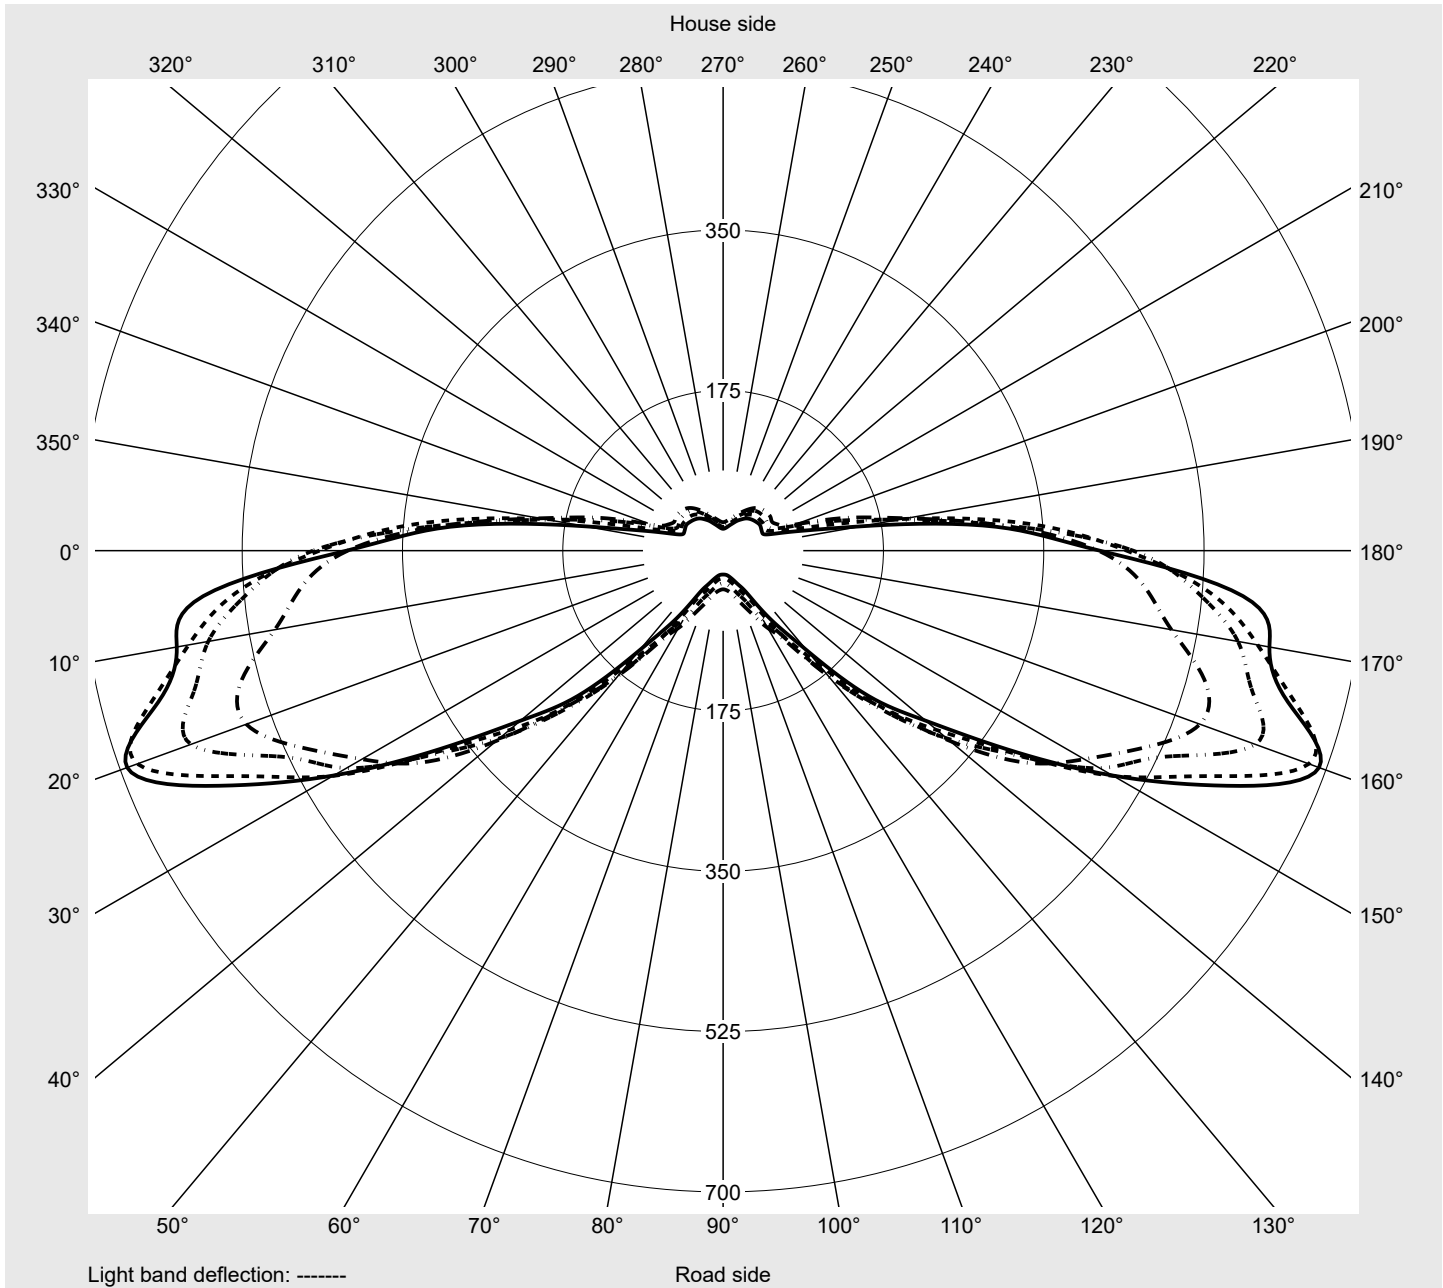

Photometric test report

Family Streetlight 11 micro LED	Order number: 5XC1B41E08DE EAN: 4058352583357	LP number 59318_2
	Version post-top or side-entry mounting Optic asymmetric, extremely wide distribution (ST0.5a) Cover transparent, PMMA Lamps LED 4000 K CRI ≥ 70 Controlgear ECG SITECO iQ Rated values Net luminous flux = 3820 lm Power consumption = 25.6 W Luminous efficacy = 149.2 lm/W	serial documentation 02.06.2022

Luminous intensity in cd/klm C180-0 C200-20 C205-25 C270-90 **Imax: 692 cd/klm**

Luminaire output ratios	
Eta	100.0%
Eta 0° - 90°	100.0%
Eta 90° - 180°	0.0%
Measurement conditions	
DIN EN 13032 and DIN 5032	

Luminous intensity class acc. to EN13201-2	
Class:	G3
Imax 70°	625.9
Imax 80°	83.0
Imax 90°	0.0
Imax >90°	0.0
Imax >95°	0.0

Photometric test report

Family Streetlight 11 micro LED	Order number: 5XC1B41E08DE EAN: 4058352583357	LP number 59318_2
--	--	------------------------------------

Envelope curve in cd/klm **KMK 65°** **KMK 62,5°** **KMK 60°** **KMK 57,5°** **siteco**

Photometric test report

Family Streetlight 11 micro LED	Order number: 5XC1B41E08DE EAN: 4058352583357	LP number 59318_2
Table of values for luminous intensities		Maximum luminous intensity
siteco		