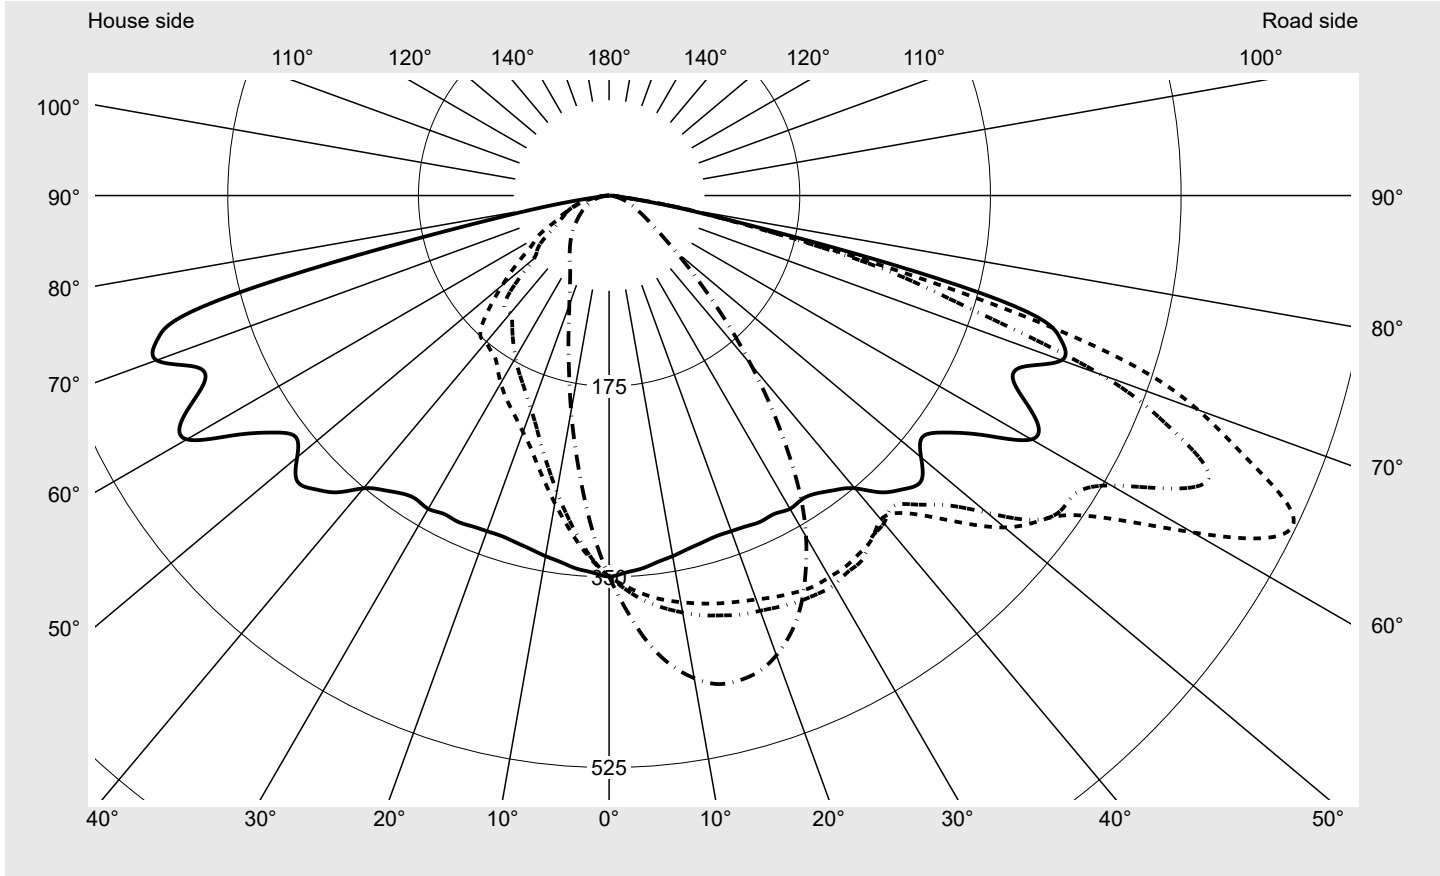

Photometric test report

Family Streetlight 11 micro LED	Order number: 5XC1B41E08DE EAN: 4058352583357	LP number 59318_2
	Version post-top or side-entry mounting Optic asymmetric, extremely wide distribution (ST0.5a) Cover transparent, PMMA Lamps LED 4000 K CRI ≥ 70 Controlgear ECG SITECO iQ Rated values Net luminous flux = 3820 lm Power consumption = 25.6 W Luminous efficacy = 149.2 lm/W	serial documentation 02.06.2022

Luminous intensity in cd/klm C180-0 C200-20 C205-25 C270-90 **Imax: 692 cd/klm**

Luminaire output ratios	
Eta	100.0%
Eta 0° - 90°	100.0%
Eta 90° - 180°	0.0%
Measurement conditions	
DIN EN 13032 and DIN 5032	

Luminous intensity class acc. to EN13201-2	
Class:	G3
Imax 70°	625.9
Imax 80°	83.0
Imax 90°	0.0
Imax >90°	0.0
Imax >95°	0.0

Photometric test report

Family Streetlight 11 micro LED	Order number: 5XC1B41E08DE EAN: 4058352583357	LP number 59318_2
--	--	------------------------------------

Envelope curve in cd/klm **KMK 65°** **KMK 62,5°** **KMK 60°** **KMK 57,5°** **siteco**

Photometric test report

Family Streetlight 11 micro LED	Order number: 5XC1B41E08DE EAN: 4058352583357	LP number 59318_2
Table of values for luminous intensities		Maximum luminous intensity
siteco		