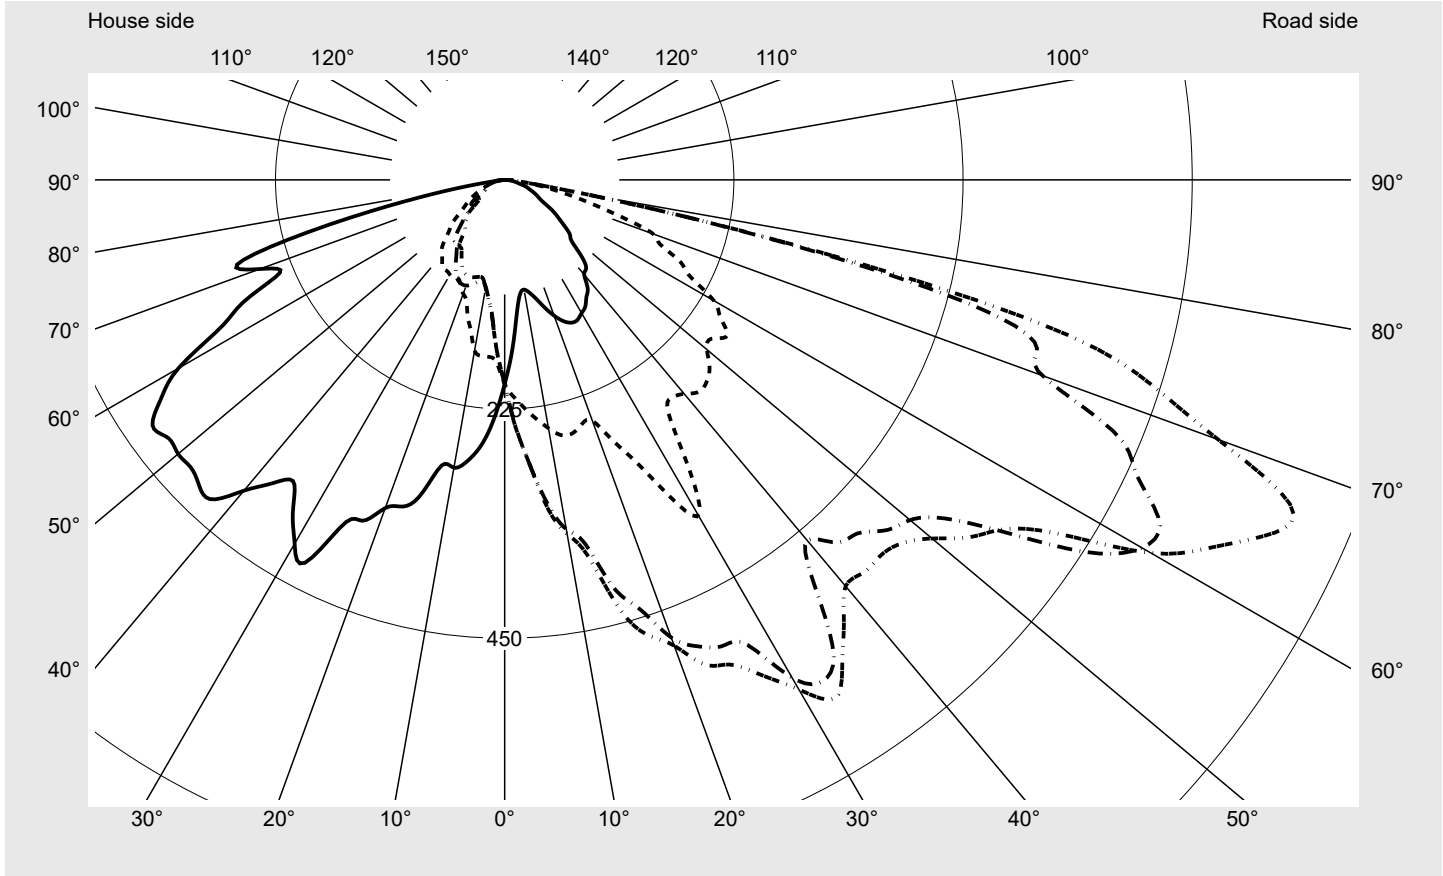

Photometric test report

Family Streetlight 11 mini LED	Order number: 5XC2E41F08HE EAN: 4058352558119	LP number 58931_36
	Version post-top or side-entry mounting Optic pedestrian crossing, asymmetric left distribution (PC-L) Cover transparent, PMMA Lamps LED 4000 K CRI ≥ 70 Controlgear ECG SITECO iQ Rated values Net luminous flux = 7530 lm Power consumption = 58.6 W Luminous efficacy = 128.5 lm/W	serial documentation 17.11.2021

Luminous intensity in cd/klm C180-0 C270-90 C335-155 C340-160 **Imax: 835 cd/klm**

Luminaire output ratios	
Eta	100.0%
Eta 0° - 90°	100.0%
Eta 90° - 180°	0.0%

Luminous intensity class acc. to EN13201-2	
Class:	G3
Imax 70°	745.4
Imax 80°	99.8
Imax 90°	0.0
Imax >90°	0.0
Imax >95°	0.0

Measurement conditions
DIN EN 13032 and DIN 5032

Photometric test report

Family Streetlight 11 mini LED	Order number: 5XC2E41F08HE EAN: 4058352558119	LP number 58931_36
--	--	------------------------------

Envelope curve in cd/klm **KMK 67.5°** **KMK 65°** **KMK 62.5°** **KMK 60°** **siteco**

Photometric test report

Family Streetlight 11 mini LED	Order number: 5XC2E41F08HE EAN: 4058352558119	LP number 58931_36
Table of values for luminous intensities		Maximum luminous intensity
siteco		