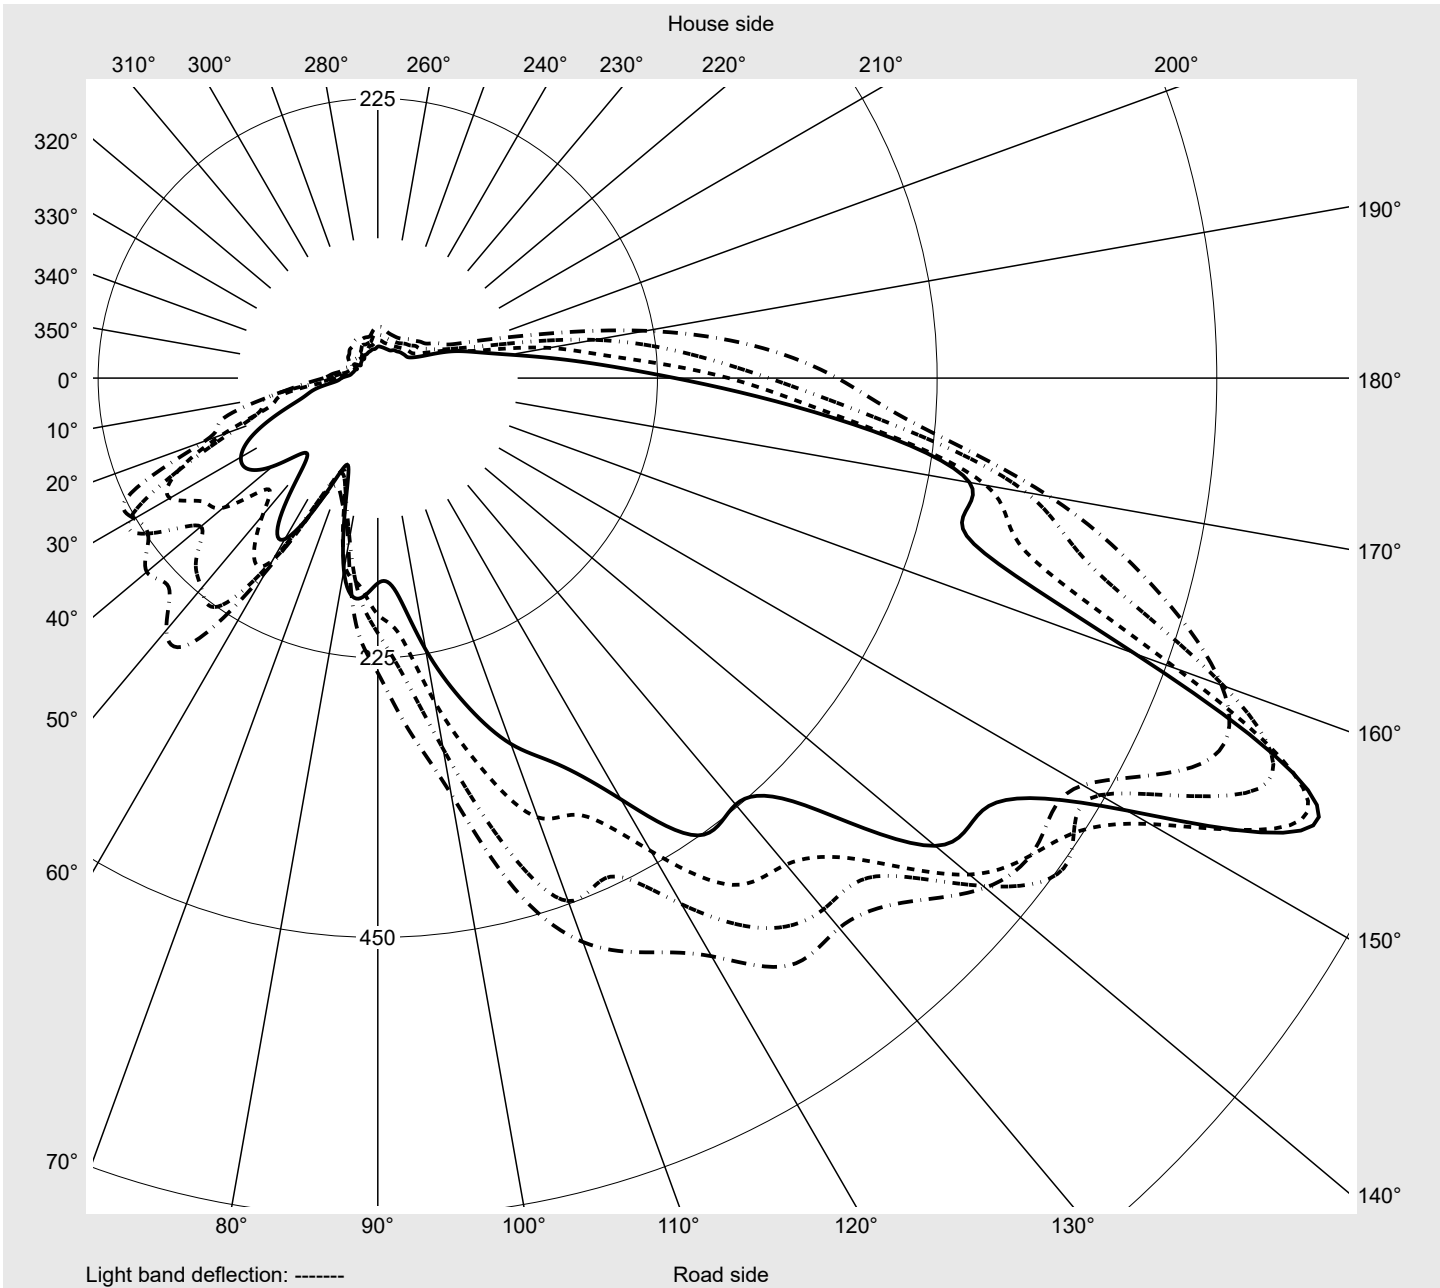

Photometric test report

Family Streetlight 11 mini LED	Order number: 5XC2E41F08HE EAN: 4058352558119	LP number 58931_36
	Version post-top or side-entry mounting Optic pedestrian crossing, asymmetric left distribution (PC-L) Cover transparent, PMMA Lamps LED 4000 K CRI ≥ 70 Controlgear ECG SITECO iQ Rated values Net luminous flux = 7530 lm Power consumption = 58.6 W Luminous efficacy = 128.5 lm/W	serial documentation 17.11.2021

Luminous intensity in cd/klm C180-0 C270-90 C335-155 C340-160 **Imax: 835 cd/klm**

Luminaire output ratios	
Eta	100.0%
Eta 0° - 90°	100.0%
Eta 90° - 180°	0.0%

Luminous intensity class acc. to EN13201-2	
Class:	G3
Imax 70°	745.4
Imax 80°	99.8
Imax 90°	0.0
Imax >90°	0.0
Imax >95°	0.0

Measurement conditions
DIN EN 13032 and DIN 5032

Photometric test report

Family Streetlight 11 mini LED	Order number: 5XC2E41F08HE EAN: 4058352558119	LP number 58931_36
--	--	------------------------------

Envelope curve in cd/klm **KMK 67.5°** **KMK 65°** **KMK 62.5°** **KMK 60°** **siteco**

Photometric test report

Family Streetlight 11 mini LED	Order number: 5XC2E41F08HE EAN: 4058352558119	LP number 58931_36
Table of values for luminous intensities		Maximum luminous intensity
siteco		