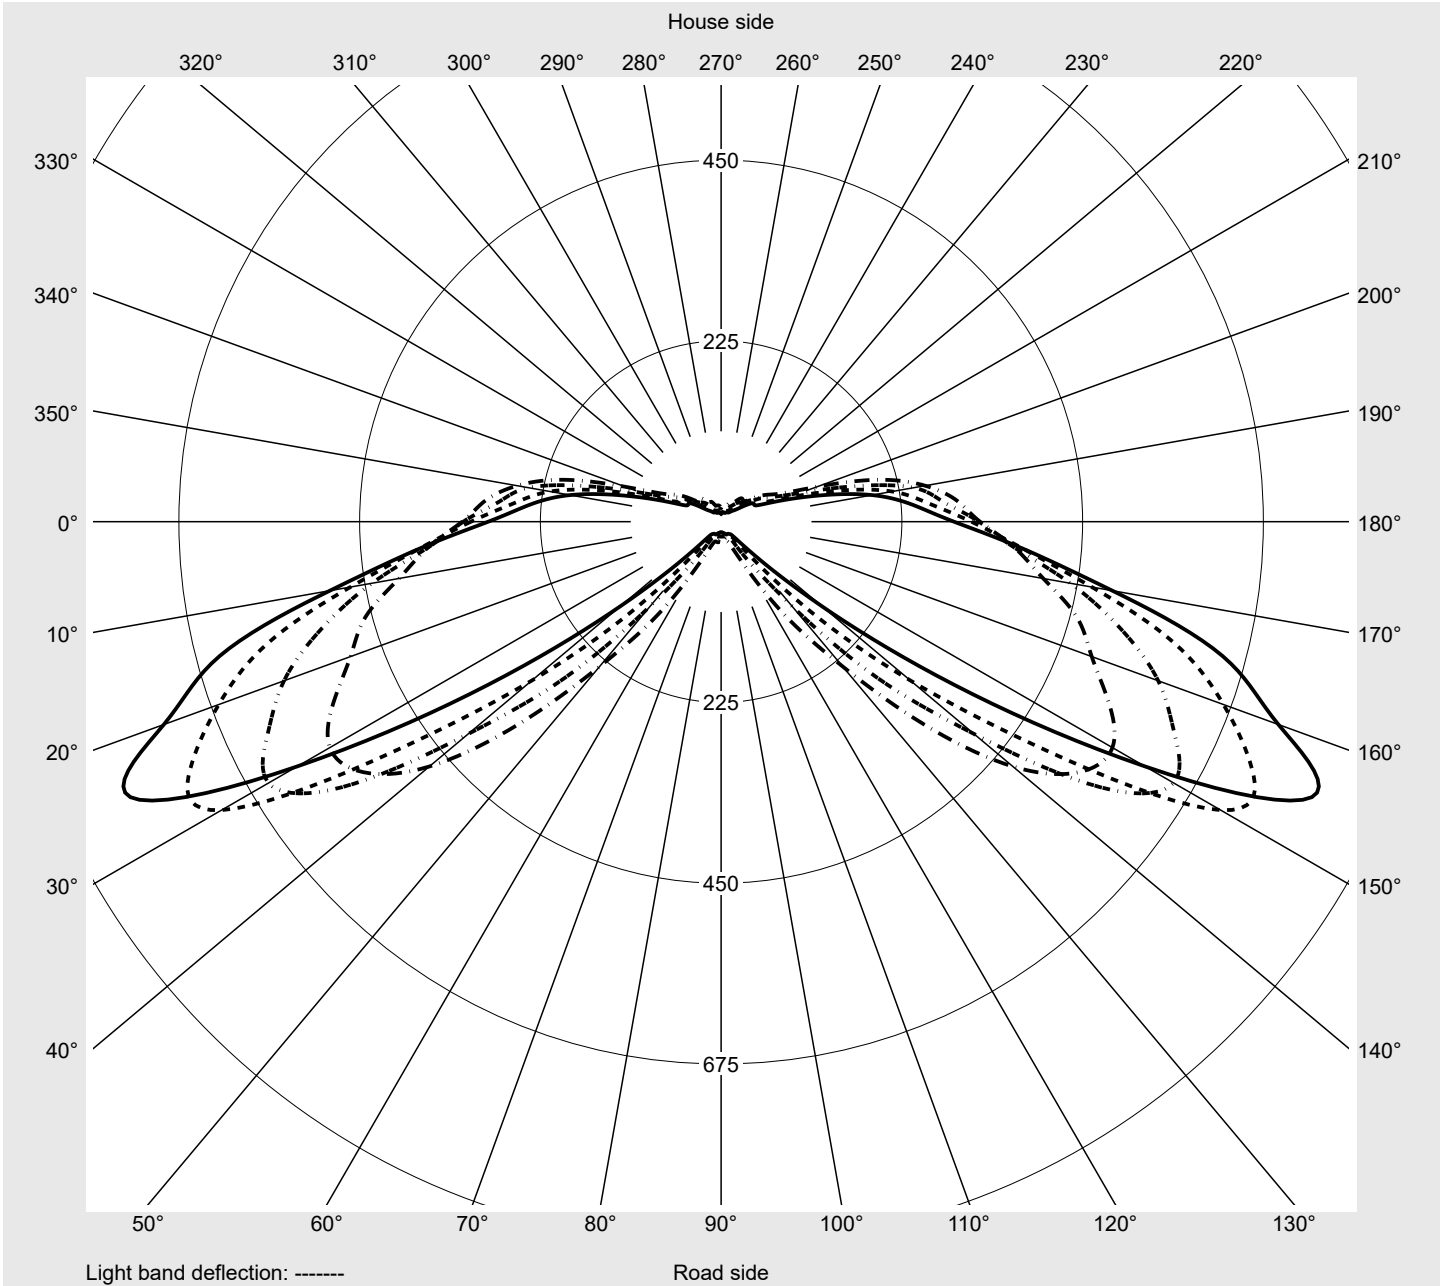

Photometric test report

Family Streetlight 21 micro LED	Order number: 5XE1M31D08DB EAN: 4058352740514	LP number 59152_863
	Version post-top or side-entry mounting Optic asymmetric, wide distribution (ST1.0a), Back Light Control (BLC) Cover toughened safety glass Lamps LED 3000 K CRI ≥ 70 Controlgear ECG SITECO iQ Rated values Net luminous flux = 4240 lm Power consumption = 36.4 W Luminous efficacy = 116.5 lm/W	serial documentation 26.10.2022

Luminous intensity in cd/klm C180-0 C205-25 C210-30 C270-90 **Imax: 811 cd/klm**

Luminaire output ratios	
Eta	100.0%
Eta 0° - 90°	100.0%
Eta 90° - 180°	0.0%

Luminous intensity class acc. to EN13201-2	
Class:	G3
Imax 70°	811.4
Imax 80°	97.1
Imax 90°	0.0
Imax >90°	0.0
Imax >95°	0.0

Measurement conditions
DIN EN 13032 and DIN 5032

Photometric test report

Family Streetlight 21 micro LED	Order number: 5XE1M31D08DB EAN: 4058352740514	LP number 59152_863
---	--	-------------------------------

Envelope curve in cd/klm **KMK 70°** **KMK 67.5°** **KMK 65°** **KMK 62.5°** **siteco**

Photometric test report

Family Streetlight 21 micro LED	Order number: 5XE1M31D08DB EAN: 4058352740514	LP number 59152_863
Table of values for luminous intensities		Maximum luminous intensity