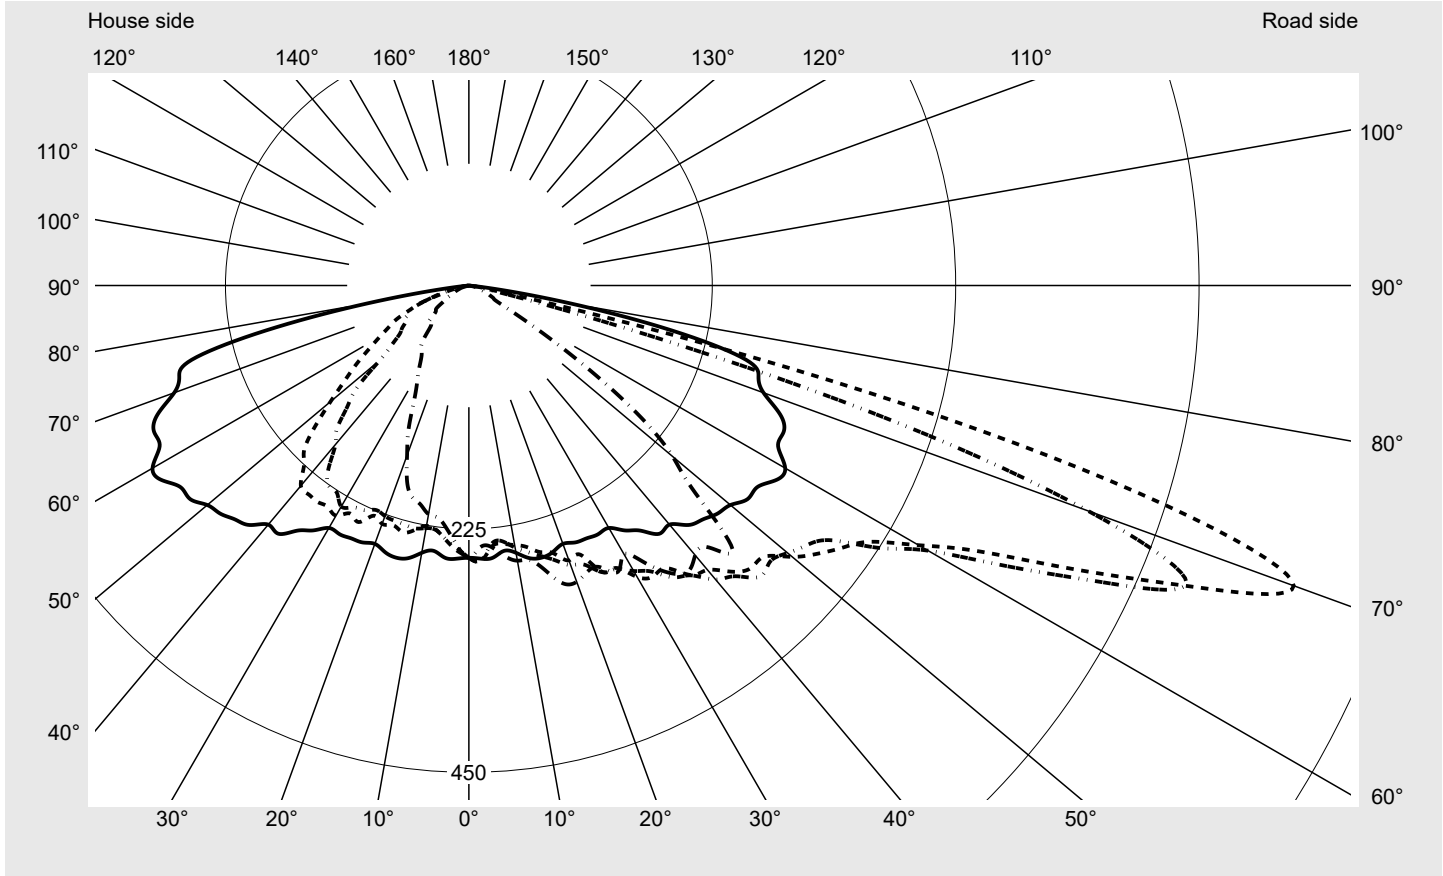

Photometric test report

Family Streetlight 21 micro LED	Order number: 5XE1M31D08DB EAN: 4058352740514	LP number 59152_863
	Version post-top or side-entry mounting Optic asymmetric, wide distribution (ST1.0a), Back Light Control (BLC) Cover toughened safety glass Lamps LED 3000 K CRI ≥ 70 Controlgear ECG SITECO iQ Rated values Net luminous flux = 4240 lm Power consumption = 36.4 W Luminous efficacy = 116.5 lm/W	serial documentation 26.10.2022

Luminous intensity in cd/klm C180-0 C205-25 C210-30 C270-90 **Imax: 811 cd/klm**

Luminaire output ratios	
Eta	100.0%
Eta 0° - 90°	100.0%
Eta 90° - 180°	0.0%

Luminous intensity class acc. to EN13201-2	
Class:	G3
Imax 70°	811.4
Imax 80°	97.1
Imax 90°	0.0
Imax >90°	0.0
Imax >95°	0.0

Measurement conditions
DIN EN 13032 and DIN 5032

Photometric test report

Family Streetlight 21 micro LED	Order number: 5XE1M31D08DB EAN: 4058352740514	LP number 59152_863
---	--	-------------------------------

Envelope curve in cd/klm **KMK 70°** **KMK 67.5°** **KMK 65°** **KMK 62.5°** **siteco**

Photometric test report

Family Streetlight 21 micro LED	Order number: 5XE1M31D08DB EAN: 4058352740514	LP number 59152_863
Table of values for luminous intensities		Maximum luminous intensity