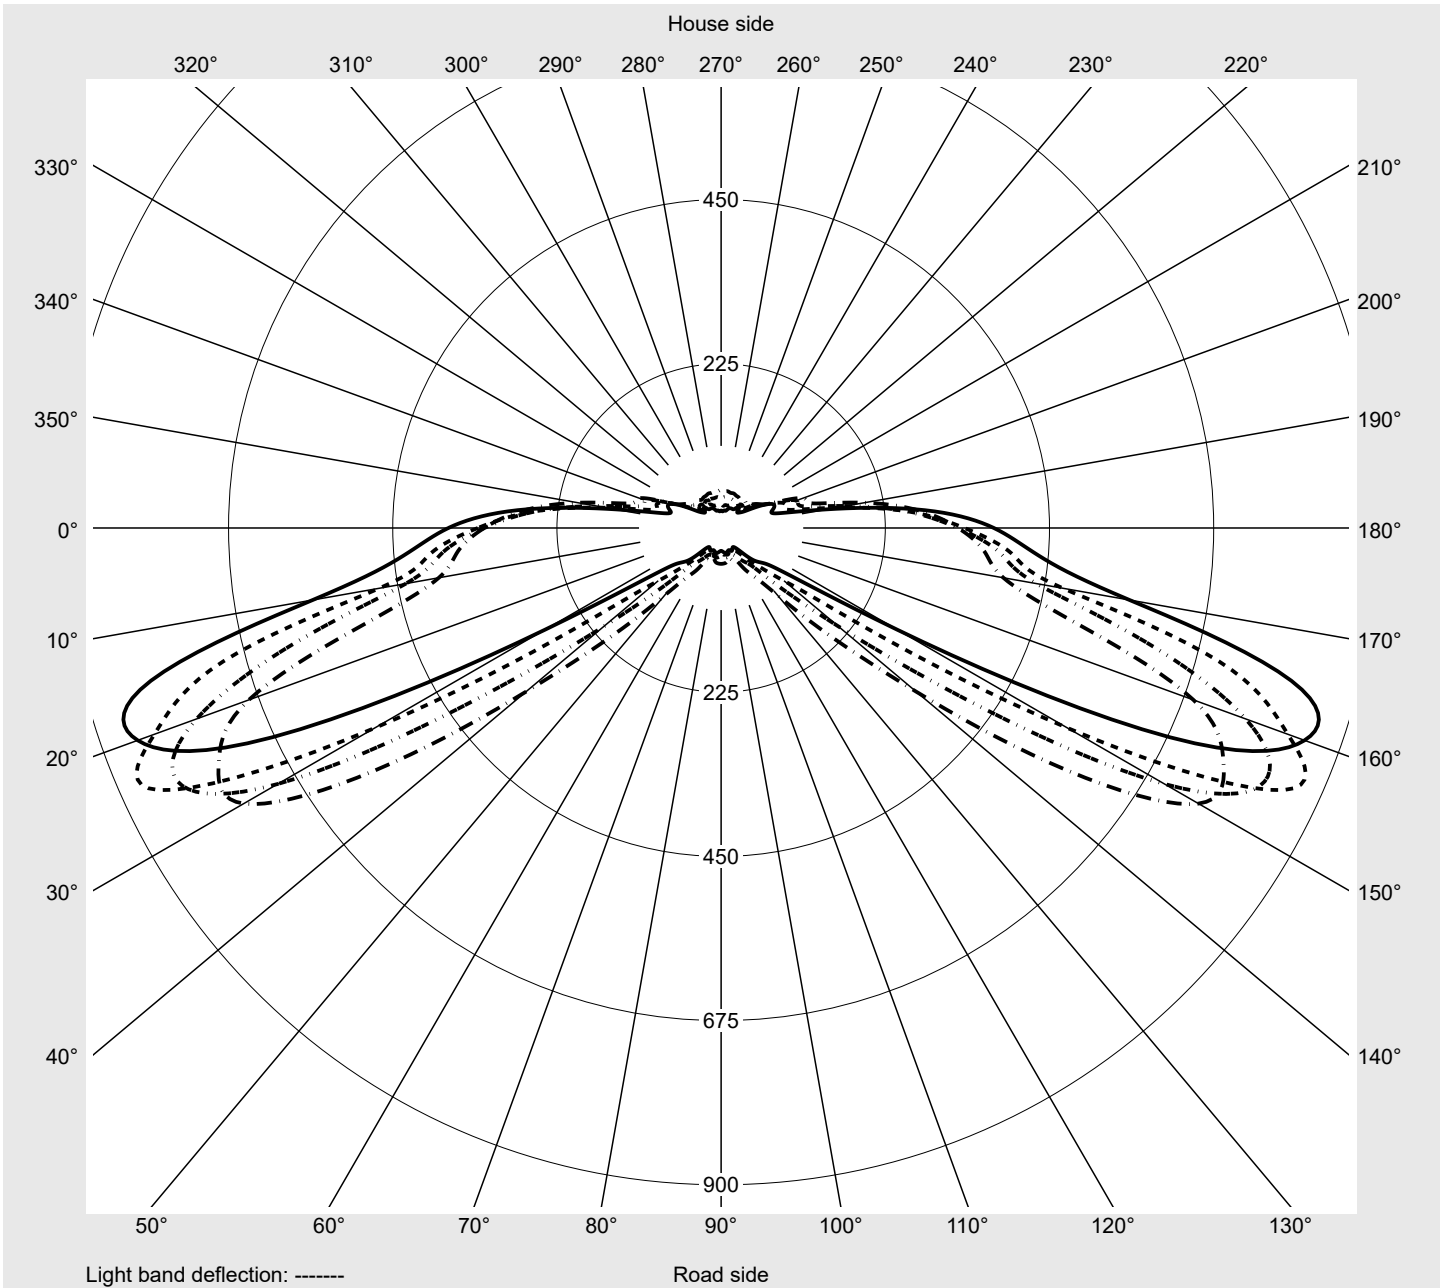

Photometric test report

Family
Streetlight 21 mini LED

Order number: 5XE2C21G08HB
EAN: 4058352724743

LP number
59081_859

Version post-top or side-entry mounting
Optic asymmetric, wide distribution (ST0.8a)
Cover toughened safety glass
Lamps LED 2200 K | CRI ≥ 70
Controlgear ECG SITECO iQ
Rated values Net luminous flux = 7830 lm
 Power consumption = 70.9 W
 Luminous efficacy = 110.4 lm/W

Luminaire output ratios

Eta	100.0%
Eta 0° - 90°	100.0%
Eta 90° - 180°	0.0%

Luminous intensity class acc. to EN13201-2

Class:	G3
Imax 70°	826.1
Imax 80°	99.6
Imax 90°	0.0
Imax >90°	0.0
Imax >95°	0.0

Measurement conditions

DIN EN 13032 and DIN 5032

Photometric test report

Family Streetlight 21 mini LED	Order number: 5XE2C21G08HB EAN: 4058352724743	LP number 59081_859
--	--	--------------------------------------

Envelope curve in cd/klm **KMK 67.5°** **KMK 65°** **KMK 62.5°** **KMK 60°** **siteco**