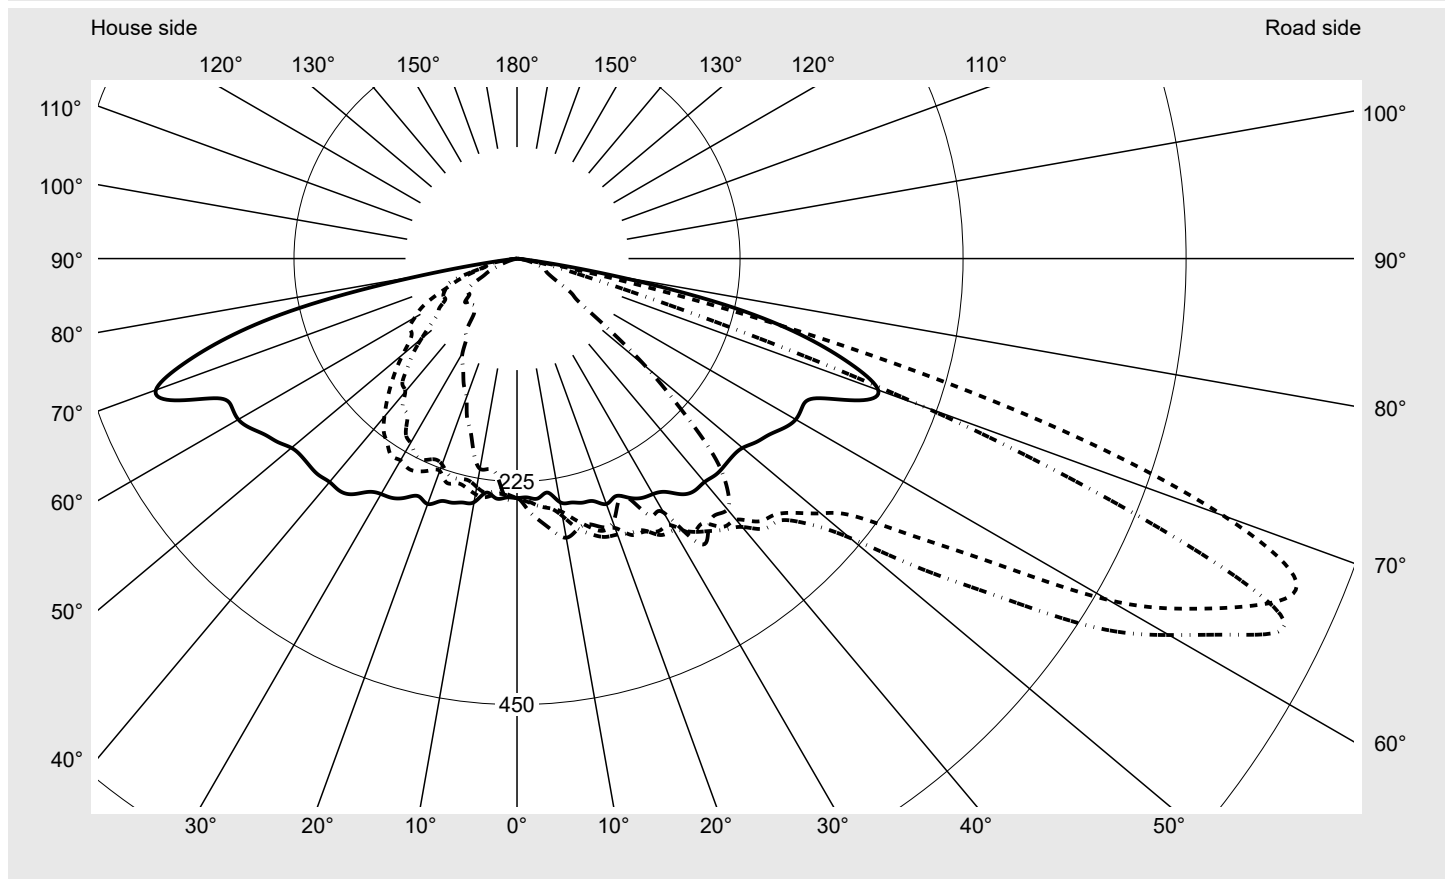

Photometric test report

Family
Streetlight 21 mini LED

Order number: 5XE2C21G08HB
EAN: 4058352724743

LP number
59081_859

Version post-top or side-entry mounting
Optic asymmetric, wide distribution (ST0.8a)
Cover toughened safety glass
Lamps LED 2200 K | CRI ≥ 70
Controlgear ECG SITECO iQ
Rated values Net luminous flux = 7830 lm
 Power consumption = 70.9 W
 Luminous efficacy = 110.4 lm/W

serial
documentation
12.09.2022

siteco

Luminous intensity in cd/klm

C180-0

C200-20

C205-25

C270-90

Imax: 851 cd/klm

Luminaire output ratios

Eta	100.0%
Eta 0° - 90°	100.0%
Eta 90° - 180°	0.0%

Luminous intensity class acc. to EN13201-2

Class:	G3
Imax 70°	826.1
Imax 80°	99.6
Imax 90°	0.0
Imax >90°	0.0
Imax >95°	0.0

Measurement conditions

DIN EN 13032 and DIN 5032

Photometric test report

Family Streetlight 21 mini LED	Order number: 5XE2C21G08HB EAN: 4058352724743	LP number 59081_859
--	--	--------------------------------------

Envelope curve in cd/klm **KMK 67.5°** **KMK 65°** **KMK 62.5°** **KMK 60°** **siteco**