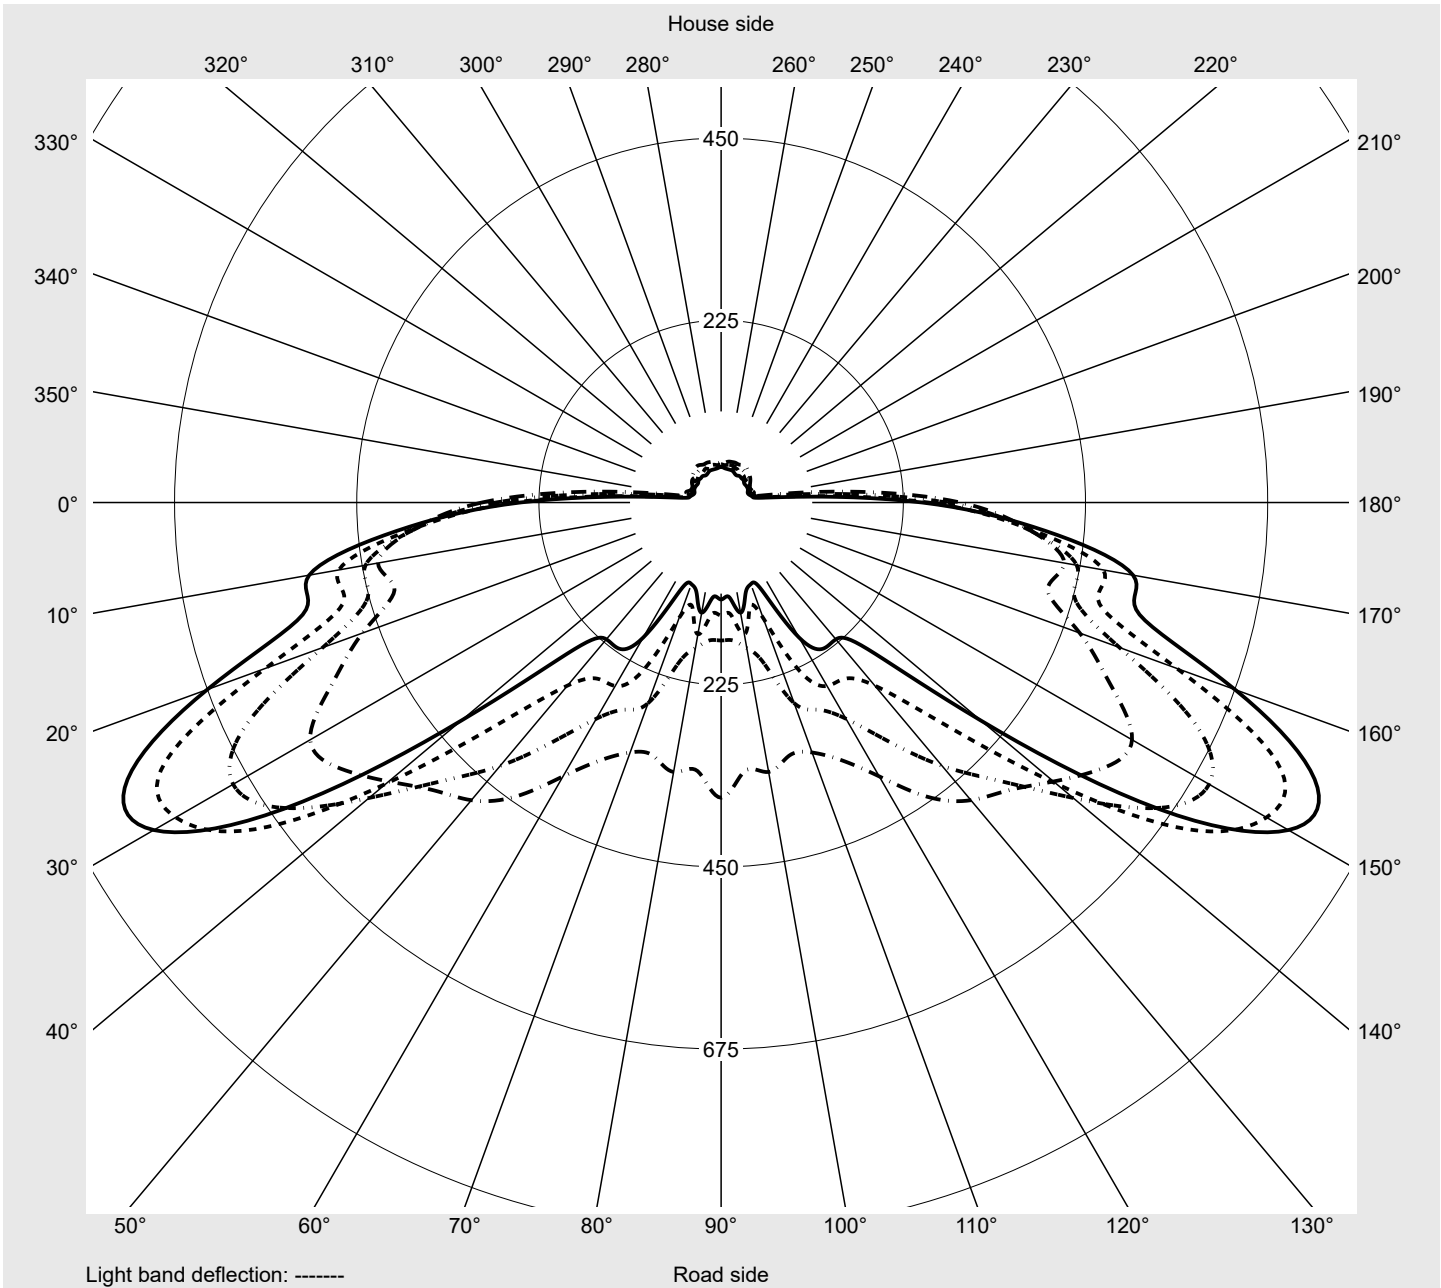

Photometric test report

Family Streetlight 21 mini LED	Order number: 5XE2E41D08HB EAN: 4058352725528	LP number 59077_865
	Version post-top or side-entry mounting Optic asymmetric, wide distribution (STW1.0a) Cover toughened safety glass Lamps LED 4000 K CRI ≥ 70 Controlgear ECG SITECO iQ Rated values Net luminous flux = 9860 lm Power consumption = 70.9 W Luminous efficacy = 139.1 lm/W	serial documentation 12.09.2022

Luminous intensity in cd/klm C180-0 C210-30 C215-35 C270-90 **Imax: 809 cd/klm**

Luminaire output ratios	
Eta	100.0%
Eta 0° - 90°	100.0%
Eta 90° - 180°	0.0%

Luminous intensity class acc. to EN13201-2	
Class:	G4
Imax 70°	498.7
Imax 80°	32.8
Imax 90°	0.0
Imax >90°	0.0
Imax >95°	0.0

Measurement conditions
DIN EN 13032 and DIN 5032

Photometric test report

Family Streetlight 21 mini LED	Order number: 5XE2E41D08HB EAN: 4058352725528	LP number 59077_865
--	--	-------------------------------

Envelope curve in cd/klm **KMK 62.5°** **KMK 60°** **KMK 57.5°** **KMK 55°** **siteco**

Photometric test report

Family Streetlight 21 mini LED	Order number: 5XE2E41D08HB EAN: 4058352725528	LP number 59077_865
Table of values for luminous intensities		Maximum luminous intensity