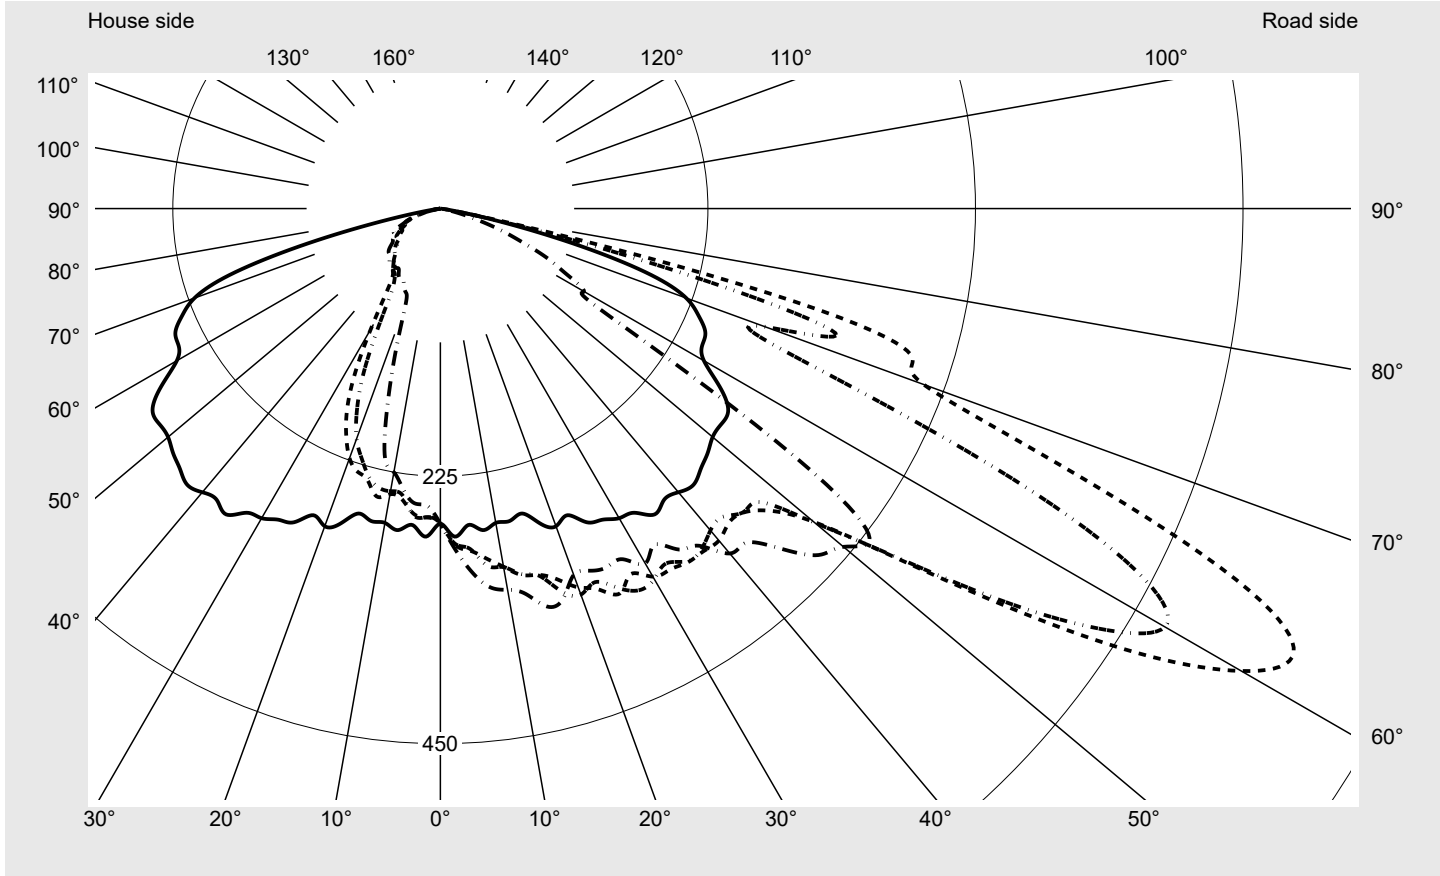

Photometric test report

Family Streetlight 21 mini LED	Order number: 5XE2E41D08HB EAN: 4058352725528	LP number 59077_865
	Version post-top or side-entry mounting Optic asymmetric, wide distribution (STW1.0a) Cover toughened safety glass Lamps LED 4000 K CRI ≥ 70 Controlgear ECG SITECO iQ Rated values Net luminous flux = 9860 lm Power consumption = 70.9 W Luminous efficacy = 139.1 lm/W	serial documentation 12.09.2022

Luminous intensity in cd/klm C180-0 C210-30 C215-35 C270-90 **Imax: 809 cd/klm**

Luminaire output ratios	
Eta	100.0%
Eta 0° - 90°	100.0%
Eta 90° - 180°	0.0%

Luminous intensity class acc. to EN13201-2	
Class:	G4
Imax 70°	498.7
Imax 80°	32.8
Imax 90°	0.0
Imax >90°	0.0
Imax >95°	0.0

Measurement conditions
DIN EN 13032 and DIN 5032

Photometric test report

Family Streetlight 21 mini LED	Order number: 5XE2E41D08HB EAN: 4058352725528	LP number 59077_865
--	--	-------------------------------

Envelope curve in cd/klm **KMK 62.5°** **KMK 60°** **KMK 57.5°** **KMK 55°** **siteco**

Photometric test report

Family Streetlight 21 mini LED	Order number: 5XE2E41D08HB EAN: 4058352725528	LP number 59077_865
Table of values for luminous intensities		Maximum luminous intensity