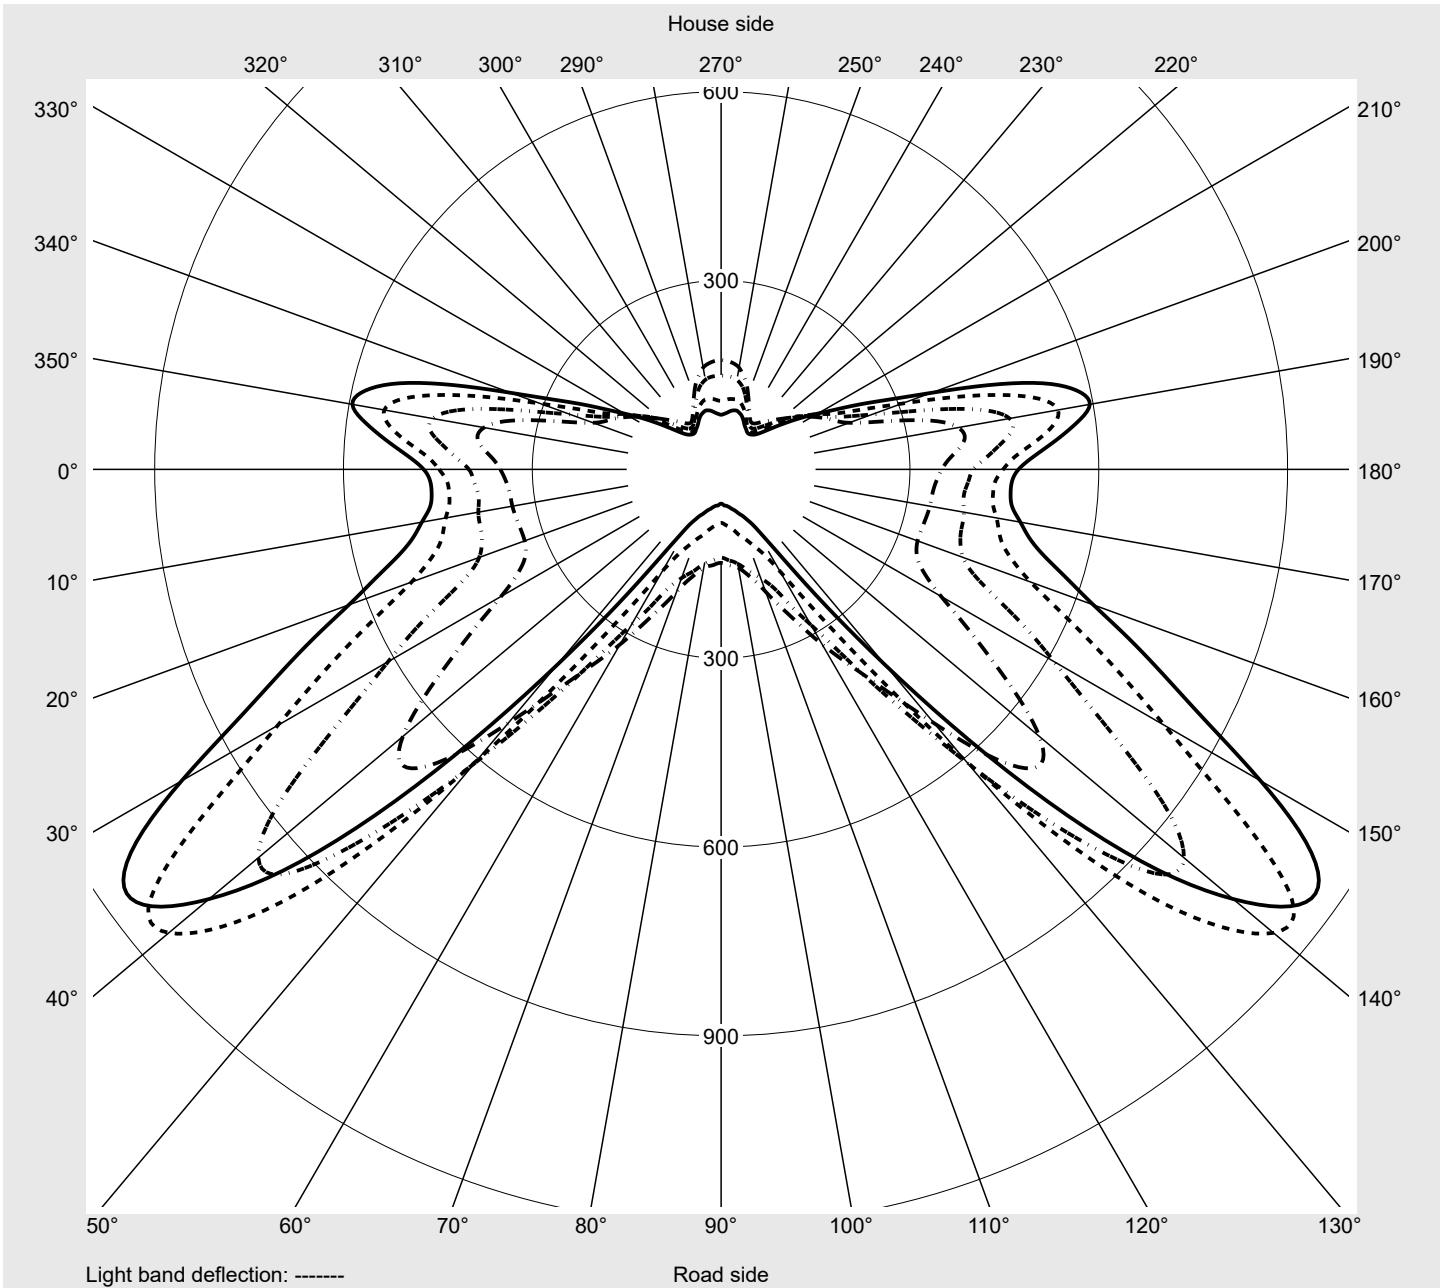

Photometric test report

Family Streetlight 21 mini LED	Order number: 5XE2P31D08GB EAN: 4058352726136	LP number 59337_106
	Version post-top or side-entry mounting Optic asymmetric, wide distribution (ST1.5a) Cover toughened safety glass Lamps LED 3000 K CRI ≥ 70 Controlgear ECG SITECO iQ Rated values Net luminous flux = 5580 lm Power consumption = 37.1 W Luminous efficacy = 150.4 lm/W	serial documentation 18.07.2022

Luminous intensity in cd/klm
C180-0
C215-35
C217,5-37,5
C270-90
Imax: 1158 cd/klm

Luminaire output ratios	
Eta	100.0%
Eta 0° - 90°	100.0%
Eta 90° - 180°	0.0%
Measurement conditions	
DIN EN 13032 and DIN 5032	

Luminous intensity class acc. to EN13201-2	
Class:	---
Imax 70°	798.1
Imax 80°	214.2
Imax 90°	0.0
Imax >90°	0.0
Imax >95°	0.0

Photometric test report

Family Streetlight 21 mini LED	Order number: 5XE2P31D08GB EAN: 4058352726136	LP number 59337_106
--	--	-------------------------------

Envelope curve in cd/klm **KMK 65°** **KMK 62.5°** **KMK 60°** **KMK 57.5°** **siteco**

Photometric test report

Family Streetlight 21 mini LED	Order number: 5XE2P31D08GB EAN: 4058352726136	LP number 59337_106
Table of values for luminous intensities		Maximum luminous intensity
		siteco