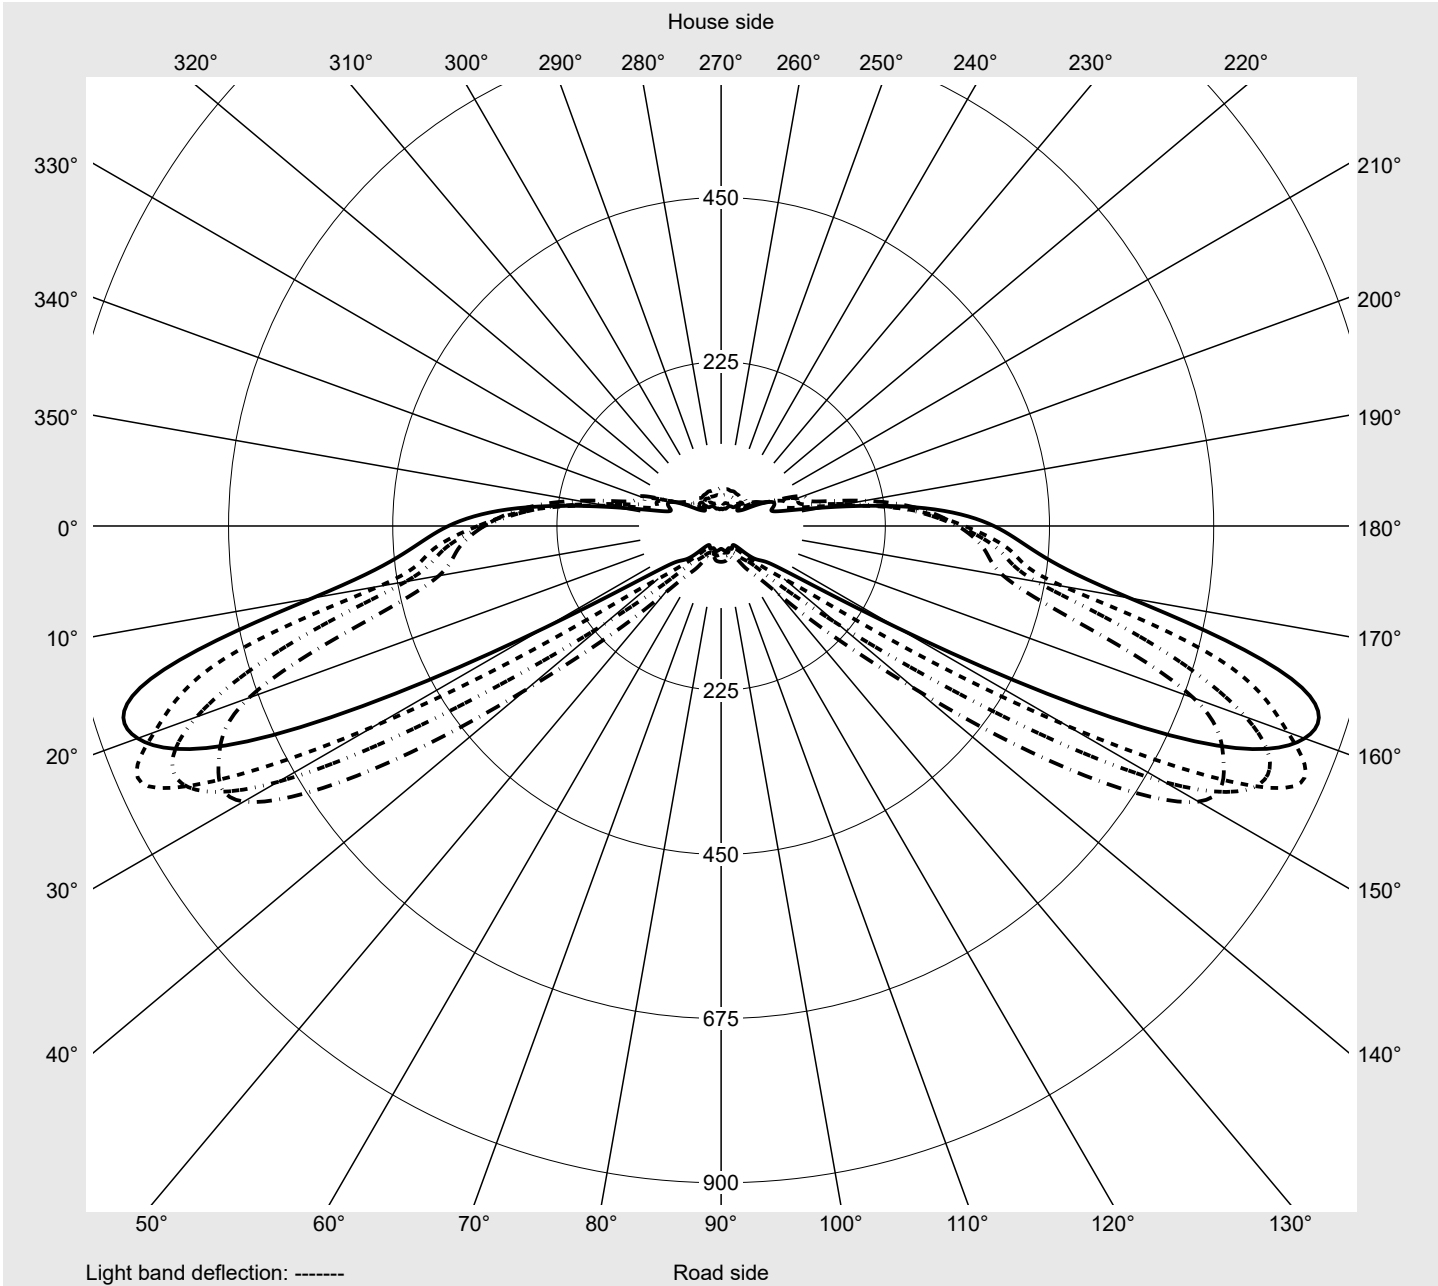

Photometric test report

Family
Streetlight 21 midi LED

Order number: 5XE3C31G08MB
EAN: 4058352727133

LP number
59081_353

Version post-top or side-entry mounting
Optic asymmetric, wide distribution (ST0.8a)
Cover toughened safety glass
Lamps LED 3000 K | CRI ≥ 70
Controlgear ECG SITECO iQ
Rated values Net luminous flux = 19500 lm
 Power consumption = 146.7 W
 Luminous efficacy = 132.9 lm/W

Luminaire output ratios

Eta	100.0%
Eta 0° - 90°	100.0%
Eta 90° - 180°	0.0%

Luminous intensity class acc. to EN13201-2

Class:	G3
Imax 70°	826.1
Imax 80°	99.6
Imax 90°	0.0
Imax >90°	0.0
Imax >95°	0.0

Measurement conditions

DIN EN 13032 and DIN 5032

Photometric test report

Family Streetlight 21 midi LED	Order number: 5XE3C31G08MB EAN: 4058352727133	LP number 59081_353
--	--	-------------------------------

Envelope curve in cd/klm **KMK 67.5°** **KMK 65°** **KMK 62.5°** **KMK 60°** **siteco**