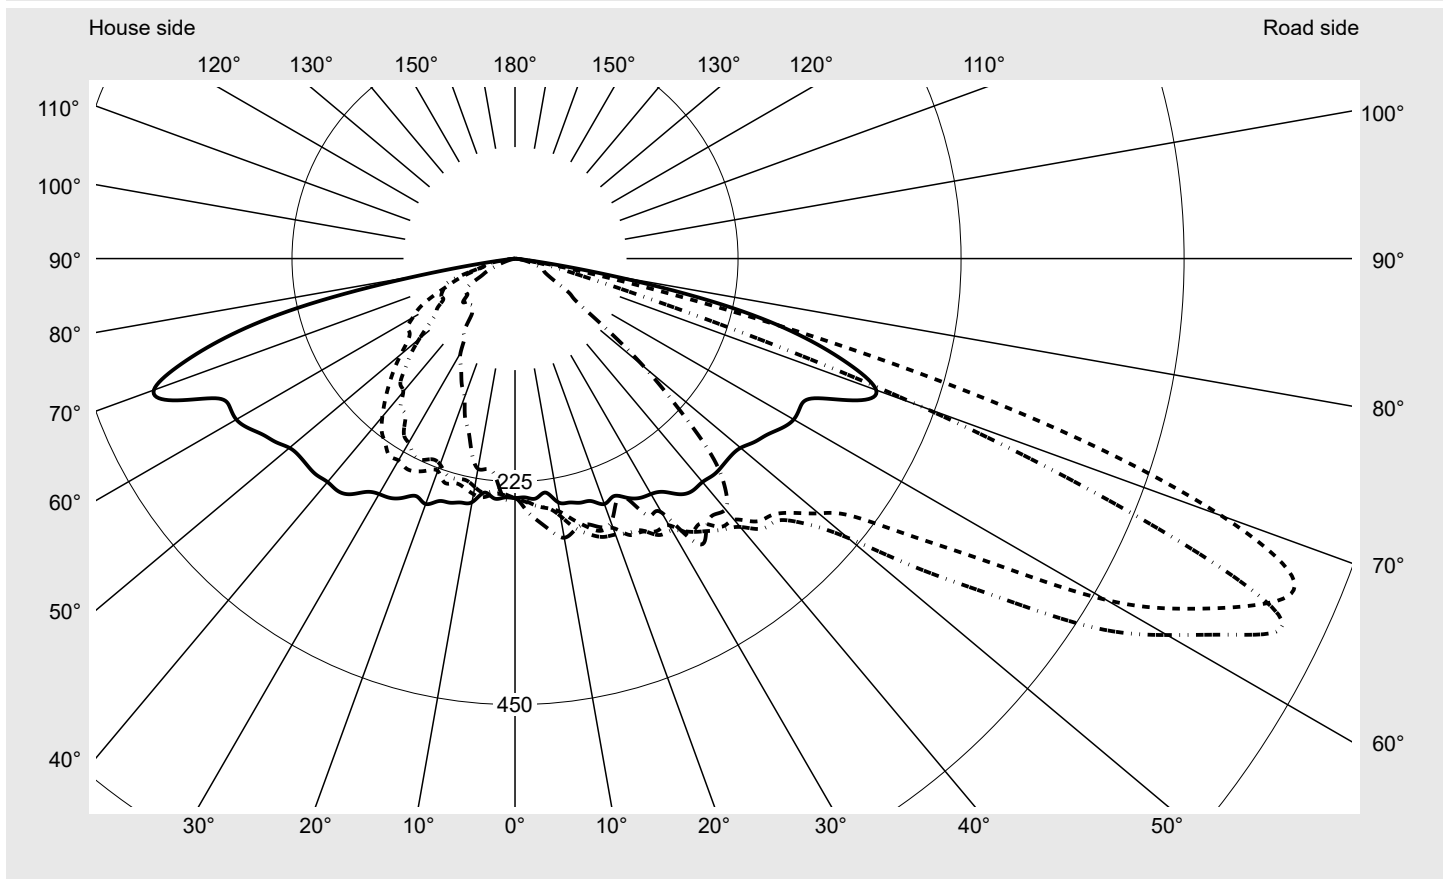

Photometric test report

Family
Streetlight 21 midi LED

Order number: 5XE3C31G08MB
EAN: 4058352727133

LP number
59081_353

Version post-top or side-entry mounting
Optic asymmetric, wide distribution (ST0.8a)
Cover toughened safety glass
Lamps LED 3000 K | CRI ≥ 70
Controlgear ECG SITECO iQ
Rated values Net luminous flux = 19500 lm
 Power consumption = 146.7 W
 Luminous efficacy = 132.9 lm/W

serial
documentation
15.07.2022

siteco

Luminous intensity in cd/klm

C180-0

C200-20

C205-25

C270-90

Imax: 851 cd/klm

Luminaire output ratios

Eta	100.0%
Eta 0° - 90°	100.0%
Eta 90° - 180°	0.0%

Luminous intensity class acc. to EN13201-2

Class:	G3
Imax 70°	826.1
Imax 80°	99.6
Imax 90°	0.0
Imax >90°	0.0
Imax >95°	0.0

Measurement conditions