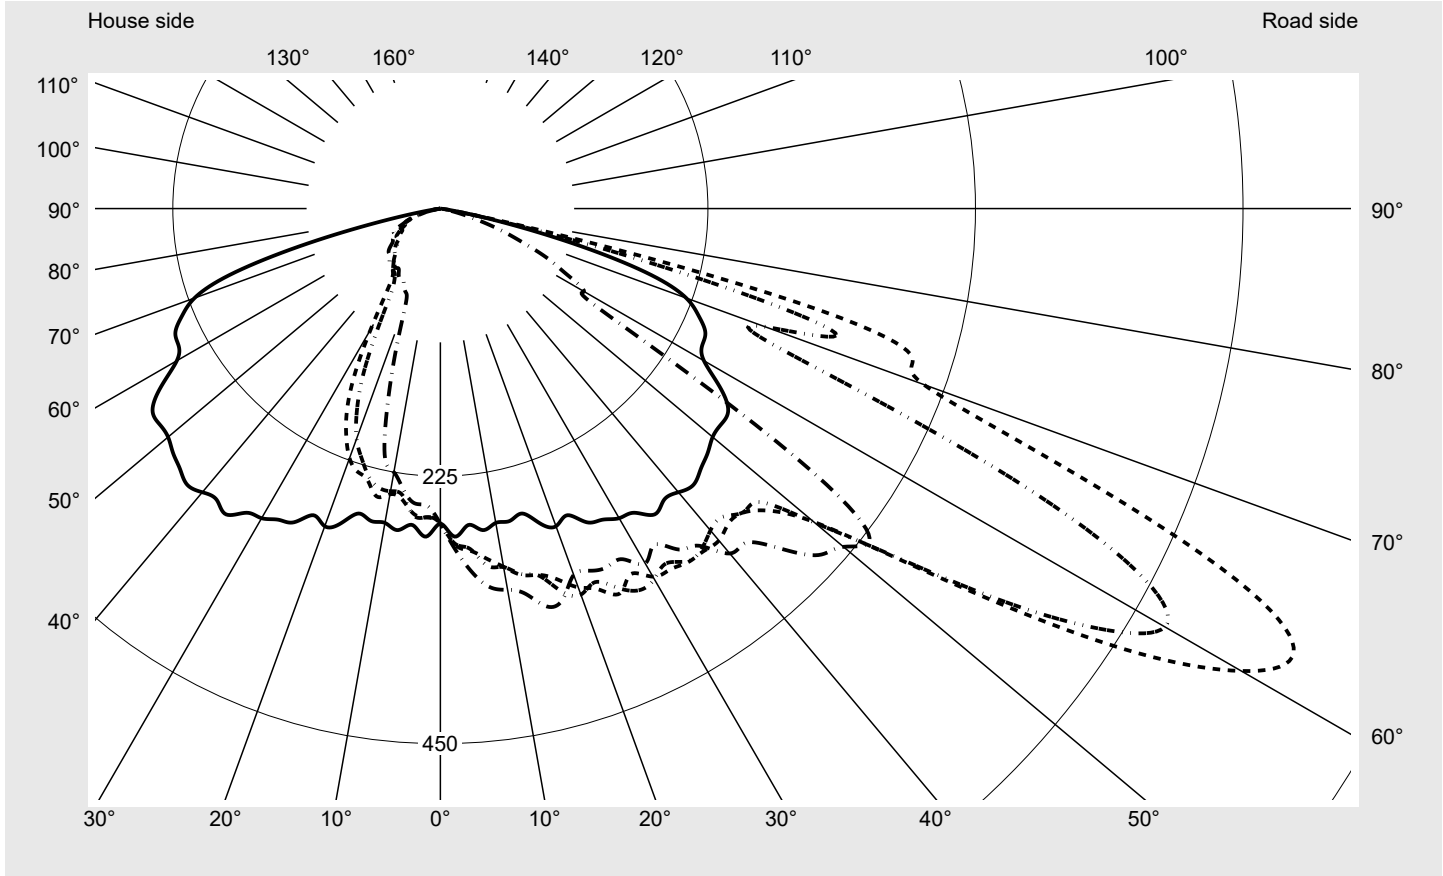

Photometric test report

Family Streetlight 21 micro easy LED	Order number: 5XE5E33A08DB EAN: 4058352785423	LP number 59077_942
	Version post-top or side-entry mounting Optic asymmetric, wide distribution (STW1.0a) Cover toughened safety glass Lamps LED 3000 K CRI ≥ 70 Controlgear ECG DIM Rated values Net luminous flux = 5110 lm Power consumption = 39.1 W Luminous efficacy = 130.7 lm/W	serial documentation 26.10.2022

Luminous intensity in cd/klm C180-0 C210-30 C215-35 C270-90 **Imax: 809 cd/klm**

Luminaire output ratios

Eta	100.0%
Eta 0° - 90°	100.0%
Eta 90° - 180°	0.0%

Luminous intensity class acc. to EN13201-2

Class:	G4
Imax 70°	498.7
Imax 80°	32.8
Imax 90°	0.0
Imax >90°	0.0
Imax >95°	0.0

Envelope curve in cd/klm **KMK 62.5°** **KMK 60°** **KMK 57.5°** **KMK 55°** **siteco**

Photometric test report

Family Streetlight 21 micro easy LED	Order number: 5XE5E33A08DB EAN: 4058352785423	LP number 59077_942
Table of values for luminous intensities		Maximum luminous intensity