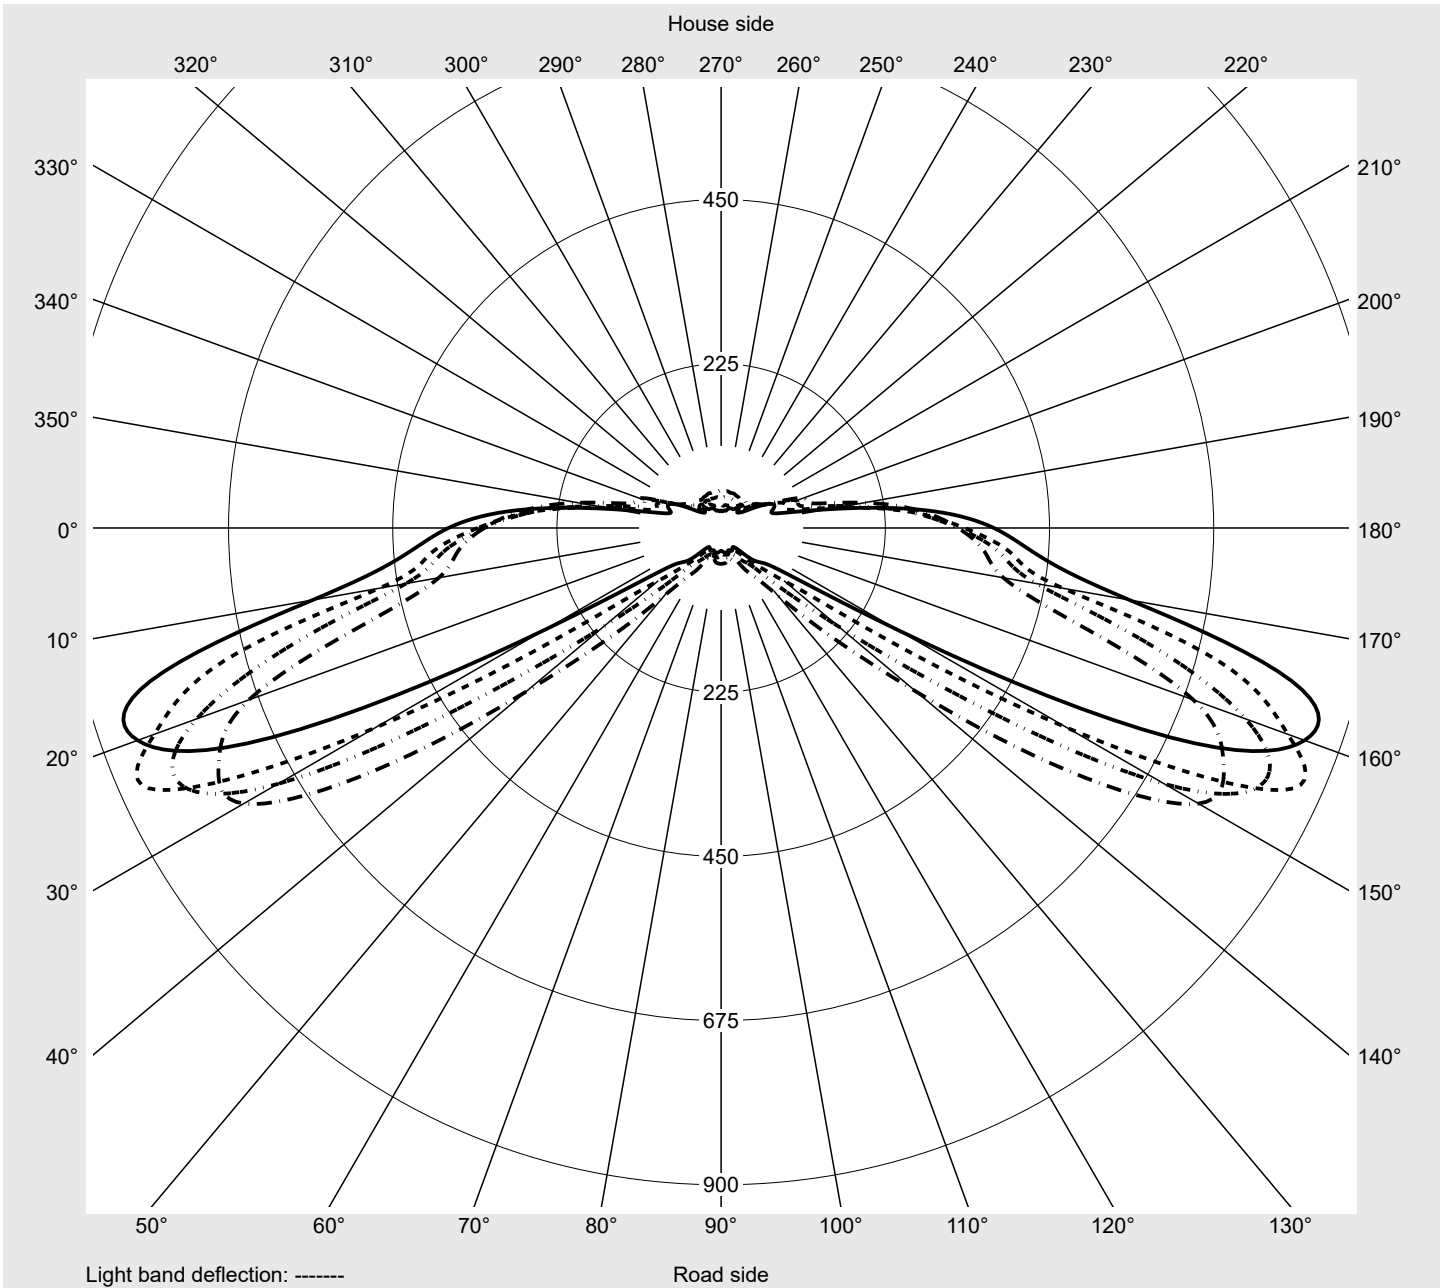

Photometric test report

Family
Streetlight 21 mini easy LED

Order number: 5XE6C33A08HB
EAN: 4058352730430

LP number
59081_814

Version post-top or side-entry mounting
Optic asymmetric, wide distribution (ST0.8a)
Cover toughened safety glass
Lamps LED 3000 K | CRI ≥ 70
Controlgear ECG DIM
Rated values Net luminous flux = 9040 lm
 Power consumption = 66.0 W
 Luminous efficacy = 137 lm/W

serial
documentation
18.07.2022

sitEco

Luminous intensity in cd/klm

C180-0

C200-20

C205-25

C270-90

Imax: 851 cd/klm

Luminaire output ratios

Eta	100.0%
Eta 0° - 90°	100.0%
Eta 90° - 180°	0.0%

Luminous intensity class acc. to EN13201-2

Class:	G3
Imax 70°	826.1
Imax 80°	99.6
Imax 90°	0.0
Imax >90°	0.0
Imax >95°	0.0

Measurement conditions

DIN EN 13032 and DIN 5032

Photometric test report

Family Streetlight 21 mini easy LED	Order number: 5XE6C33A08HB EAN: 4058352730430	LP number 59081_814
---	--	--------------------------------------

Envelope curve in cd/klm **KMK 67.5°** **KMK 65°** **KMK 62.5°** **KMK 60°**