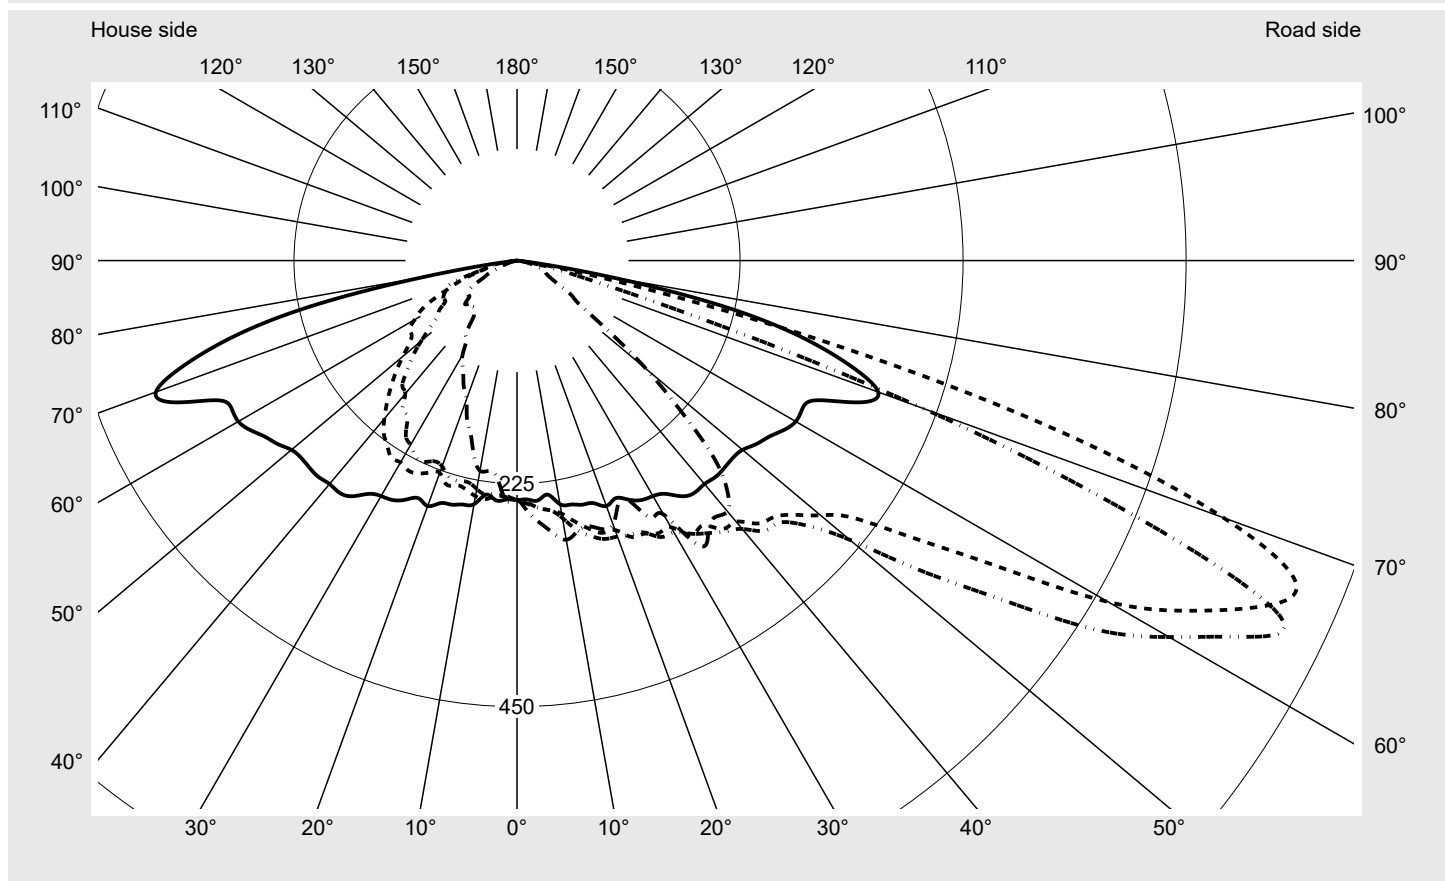

Photometric test report

Family
Streetlight 21 mini easy LED

Order number: 5XE6C33A08HB
EAN: 4058352730430

LP number
59081_814

Version post-top or side-entry mounting
Optic asymmetric, wide distribution (ST0.8a)
Cover toughened safety glass
Lamps LED 3000 K | CRI ≥ 70
Controlgear ECG DIM
Rated values Net luminous flux = 9040 lm
 Power consumption = 66.0 W
 Luminous efficacy = 137 lm/W

serial
documentation
18.07.2022

sitEco

Luminous intensity in cd/klm

C180-0

C200-20

C205-25

C270-90

Imax: 851 cd/klm

Luminaire output ratios

Eta	100.0%
Eta 0° - 90°	100.0%
Eta 90° - 180°	0.0%

Luminous intensity class acc. to EN13201-2

Class:	G3
Imax 70°	826.1
Imax 80°	99.6
Imax 90°	0.0
Imax >90°	0.0
Imax >95°	0.0

Measurement conditions

DIN EN 13032 and DIN 5032

Photometric test report

Family Streetlight 21 mini easy LED	Order number: 5XE6C33A08HB EAN: 4058352730430	LP number 59081_814
---	--	--------------------------------------

Envelope curve in cd/klm **KMK 67.5°** **KMK 65°** **KMK 62.5°** **KMK 60°**