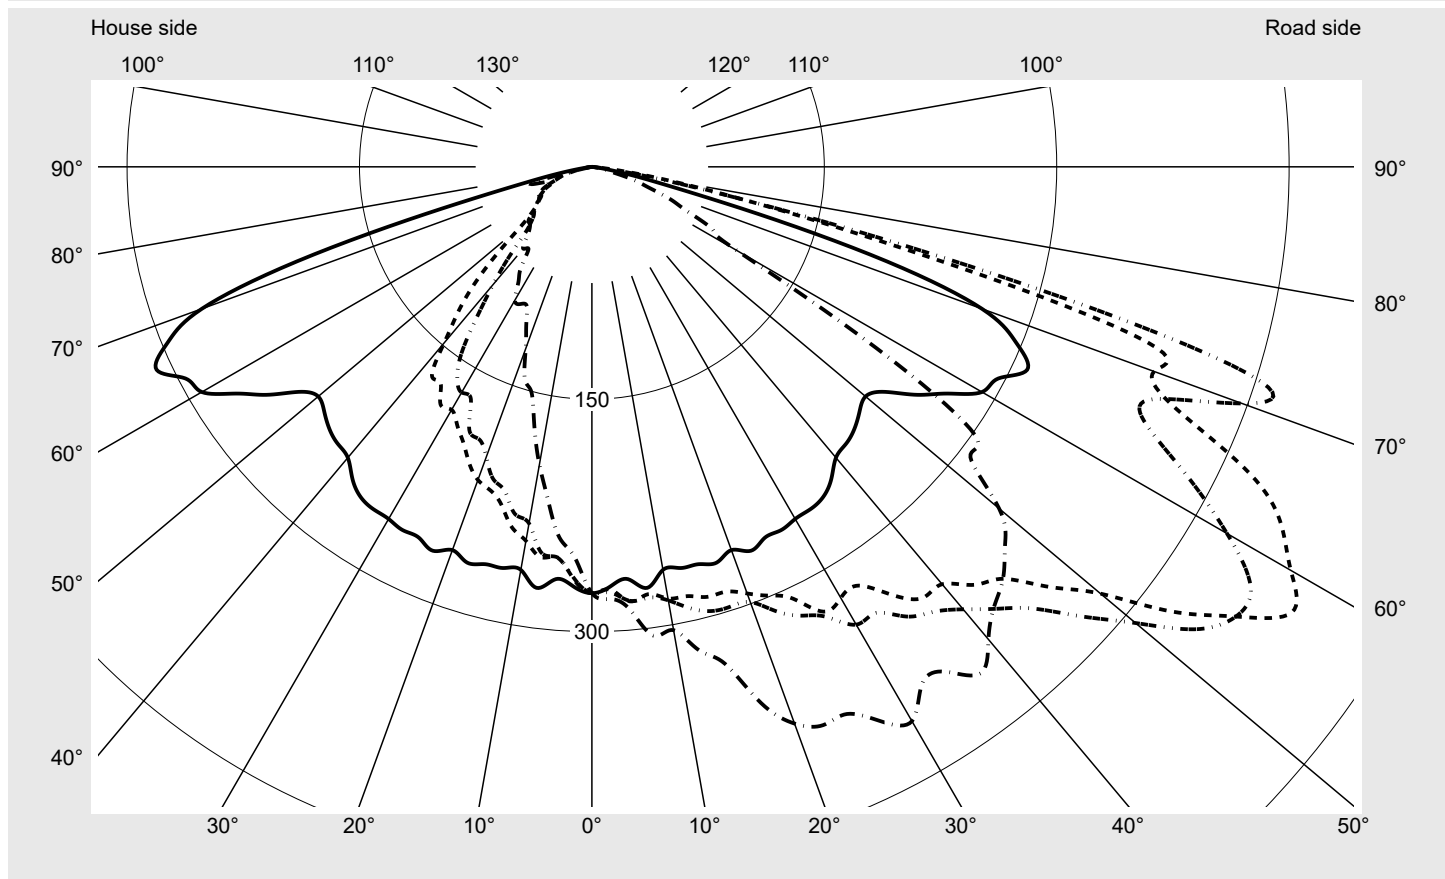

Photometric test report

Family
Streetlight 21 midi easy LED

Order number: 5XE7E33A08NB
EAN: 4058352731284

LP number
59079_132

Version	post-top or side-entry mounting
Optic	asymmetric, wide distribution (STW1.0a G)
Cover	toughened safety glass
Lamps	LED 3000 K CRI ≥ 70
Controlgear	ECG DIM
Rated values	Net luminous flux = 22700 lm Power consumption = 151.2 W Luminous efficacy = 150.1 lm/W

serial
documentation
23.08.2022

siteco

Luminous intensity in cd/klm

C180-0

C200-20

C205-25

C270-90

Imax: 535 cd/klm

Luminaire output ratios

Eta	100.0%
Eta 0° - 90°	100.0%
Eta 90° - 180°	0.0%

Luminous intensity class acc. to EN13201-2

Class:	G4
Imax 70°	486.3
Imax 80°	49.2
Imax 90°	0.0
Imax >90°	0.0
Imax >95°	0.0

Measurement conditions