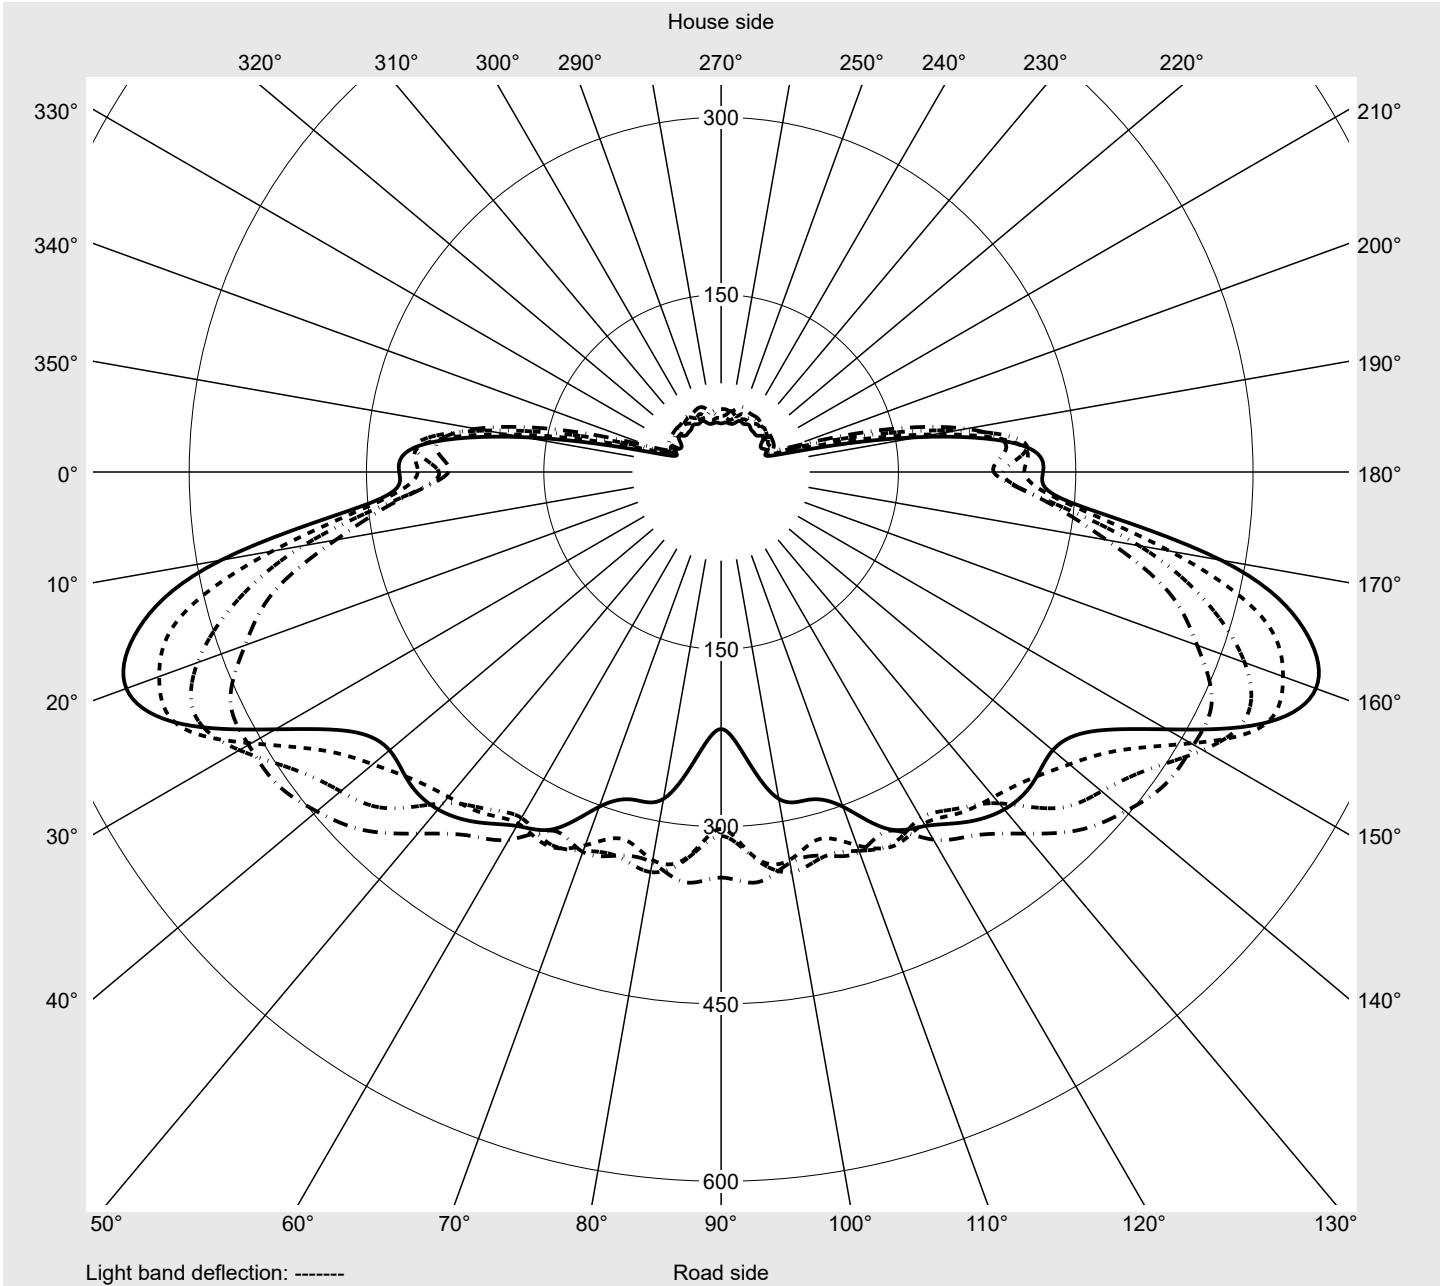

Photometric test report

Family
Streetlight 21 midi easy LED

Order number: 5XE7E33A08NB
EAN: 4058352731284

LP number
59079_132

Version	post-top or side-entry mounting
Optic	asymmetric, wide distribution (STW1.0a G)
Cover	toughened safety glass
Lamps	LED 3000 K CRI ≥ 70
Controlgear	ECG DIM
Rated values	Net luminous flux = 22700 lm Power consumption = 151.2 W Luminous efficacy = 150.1 lm/W

serial
documentation
23.08.2022

siteco

Luminous intensity in cd/klm

C180-0

C200-20

C205-25

C270-90

Imax: 535 cd/klm

Luminaire output ratios

Eta	100.0%
Eta 0° - 90°	100.0%
Eta 90° - 180°	0.0%

Luminous intensity class acc. to EN13201-2

Class:	G4
Imax 70°	486.3
Imax 80°	49.2
Imax 90°	0.0
Imax >90°	0.0
Imax >95°	0.0

Measurement conditions

DIN EN 13032 and DIN 5032

Photometric test report

Family Streetlight 21 midi easy LED	Order number: 5XE7E33A08NB EAN: 4058352731284	LP number 59079_132
---	--	-------------------------------

Envelope curve in cd/klm **KMK 57.5°** **KMK 55°** **KMK 52.5°** **KMK 50°** **siteco**