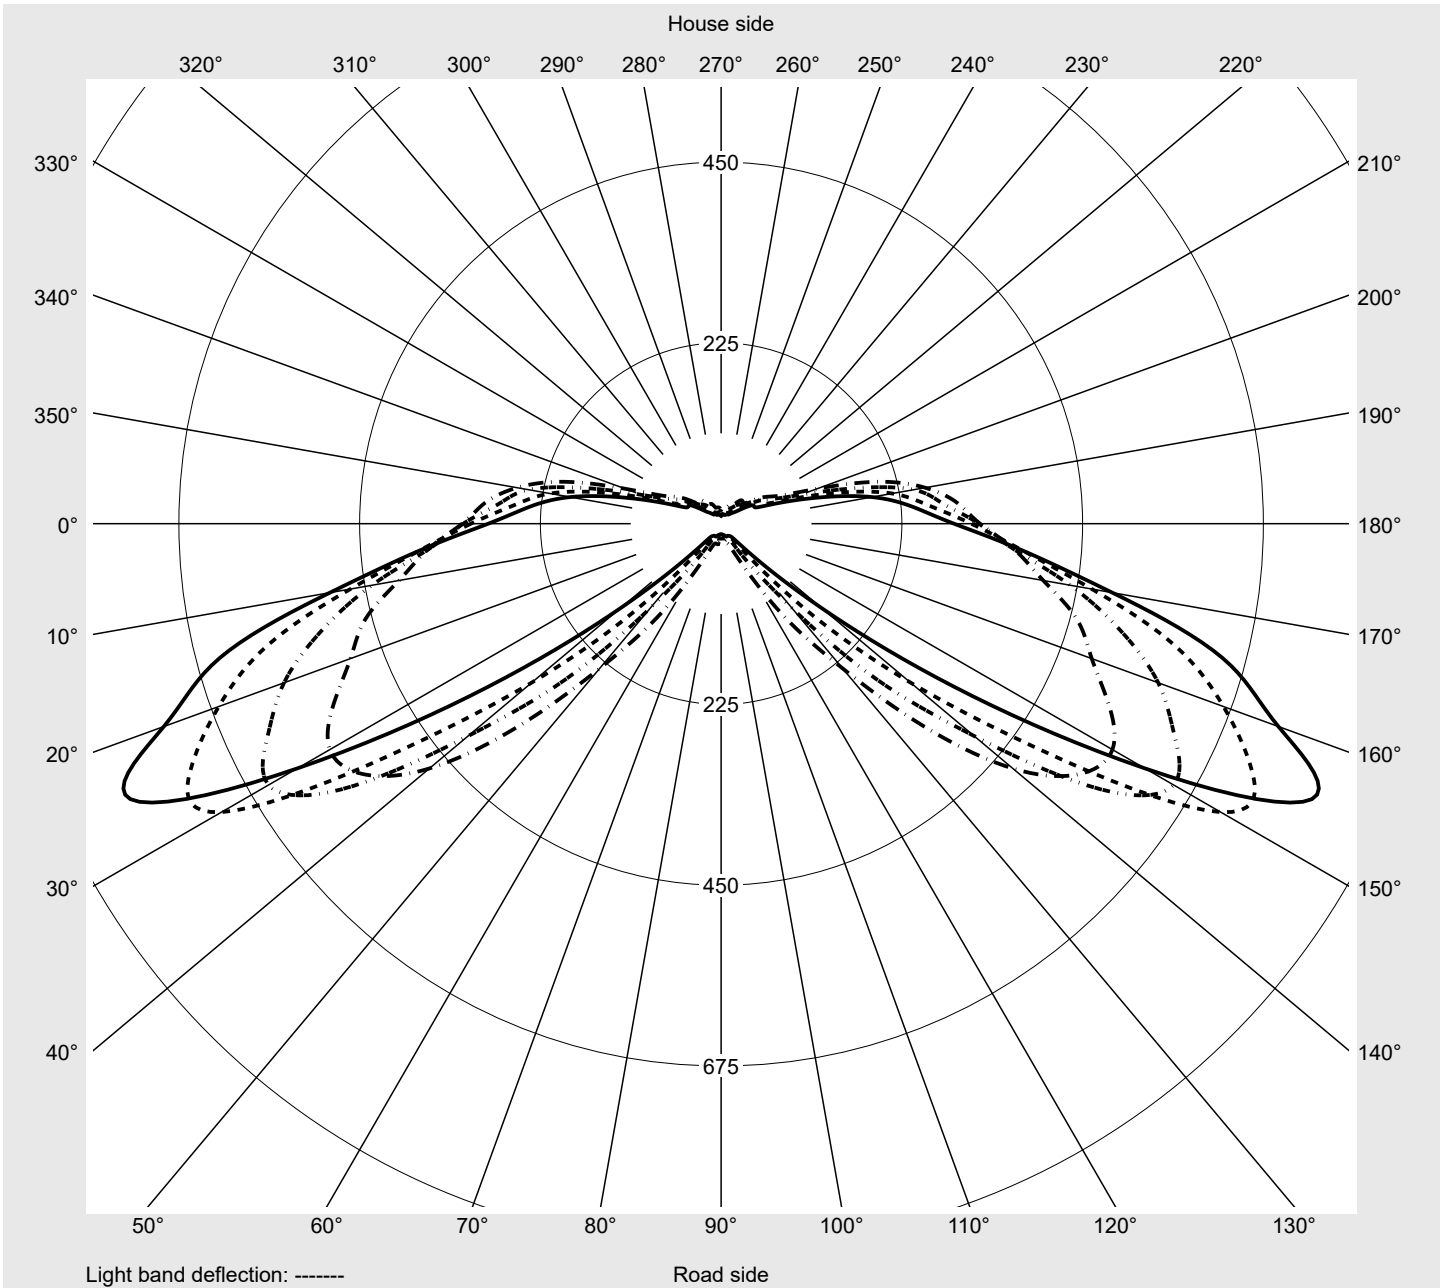

Photometric test report

Family Streetlight 21 midi easy LED	Order number: 5XE7M33A08MB EAN: 4058352683590	LP number 59152_480
	Version post-top or side-entry mounting Optic asymmetric, wide distribution (ST1.0a), Back Light Control (BLC) Cover toughened safety glass Lamps LED 3000 K CRI ≥ 70 Controlgear ECG DIM Rated values Net luminous flux = 16080 lm Power consumption = 136.0 W Luminous efficacy = 118.2 lm/W	serial documentation 15.07.2022

Luminous intensity in cd/klm C180-0 C205-25 C210-30 C270-90 **Imax: 811 cd/klm**

Luminaire output ratios	
Eta	100.0%
Eta 0° - 90°	100.0%
Eta 90° - 180°	0.0%
Measurement conditions	
DIN EN 13032 and DIN 5032	

Luminous intensity class acc. to EN13201-2	
Class:	G3
Imax 70°	811.4
Imax 80°	97.1
Imax 90°	0.0
Imax >90°	0.0
Imax >95°	0.0

Photometric test report

Family Streetlight 21 midi easy LED	Order number: 5XE7M33A08MB EAN: 4058352683590	LP number 59152_480
---	--	--------------------------------------

Envelope curve in cd/klm **KMK 70°** **KMK 67.5°** **KMK 65°** **KMK 62.5°** **siteco**

Photometric test report

Family Streetlight 21 midi easy LED	Order number: 5XE7M33A08MB EAN: 4058352683590	LP number 59152_480
Table of values for luminous intensities		Maximum luminous intensity
		siteco