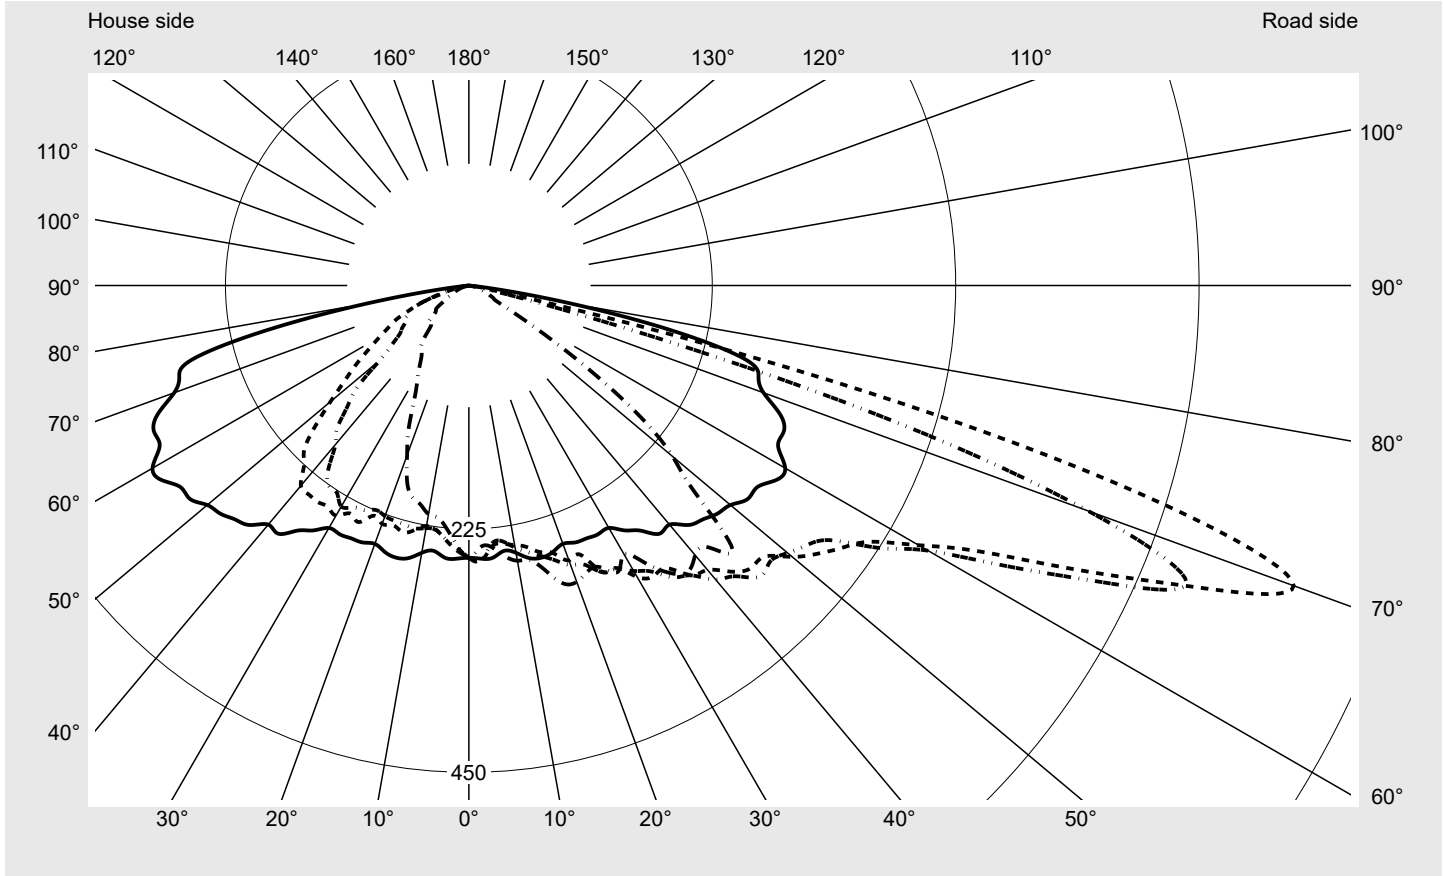

Photometric test report

Family Streetlight 21 midi easy LED	Order number: 5XE7M33A08MB EAN: 4058352683590	LP number 59152_480
	Version post-top or side-entry mounting Optic asymmetric, wide distribution (ST1.0a), Back Light Control (BLC) Cover toughened safety glass Lamps LED 3000 K CRI ≥ 70 Controlgear ECG DIM Rated values Net luminous flux = 16080 lm Power consumption = 136.0 W Luminous efficacy = 118.2 lm/W	serial documentation 15.07.2022

Luminous intensity in cd/klm C180-0 C205-25 C210-30 C270-90 **Imax: 811 cd/klm**

Luminaire output ratios	
Eta	100.0%
Eta 0° - 90°	100.0%
Eta 90° - 180°	0.0%
Measurement conditions	
DIN EN 13032 and DIN 5032	

Envelope curve in cd/klm **KMK 70°** **KMK 67.5°** **KMK 65°** **KMK 62.5°** **siteco**

Photometric test report

Family Streetlight 21 midi easy LED	Order number: 5XE7M33A08MB EAN: 4058352683590	LP number 59152_480
Table of values for luminous intensities		Maximum luminous intensity
		siteco