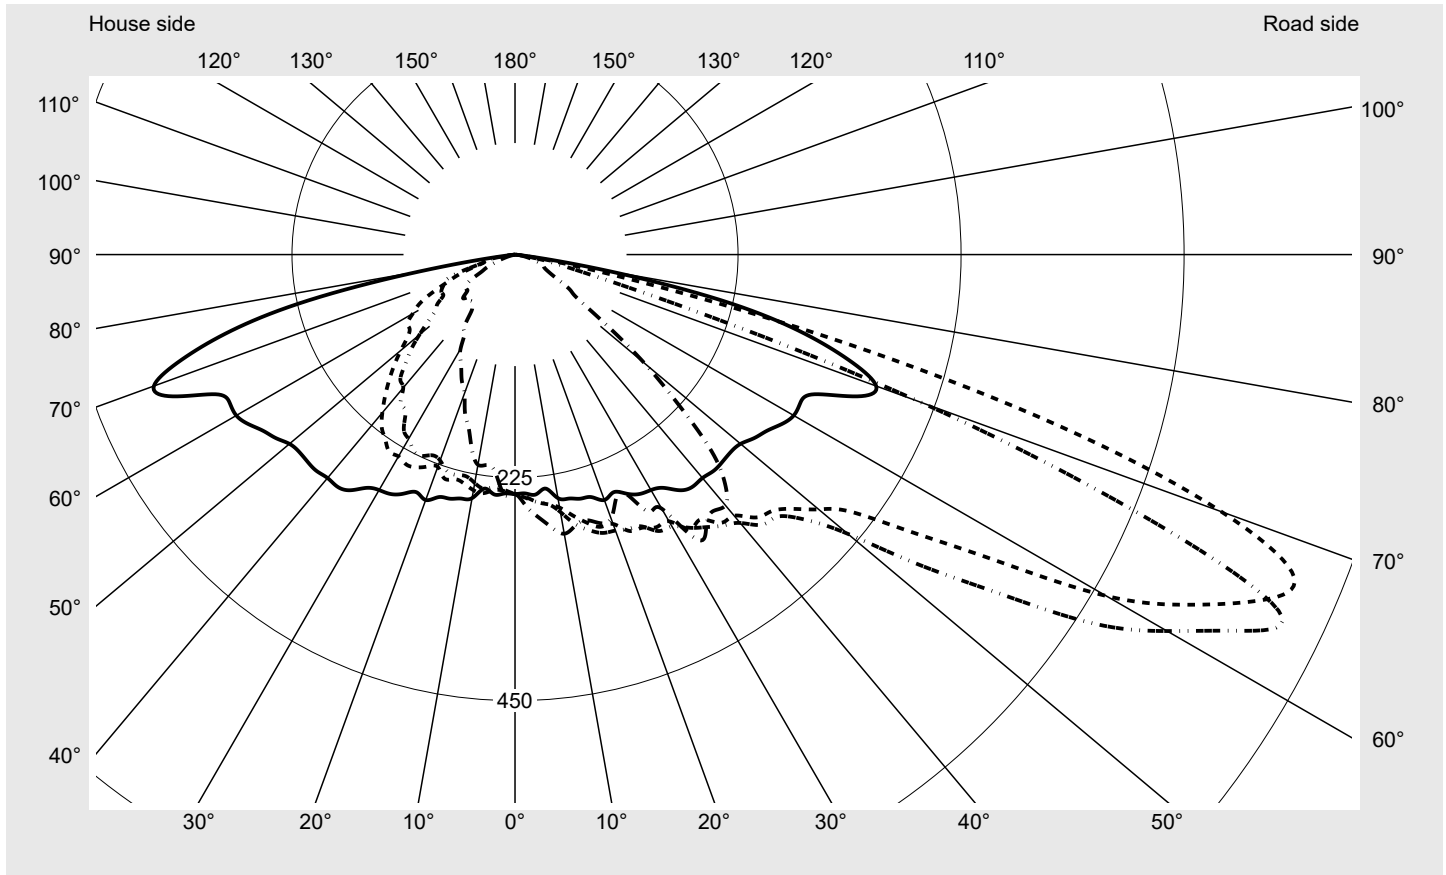

Photometric test report

Family
Streetlight 21 micro LED

Order number: 5XE1C21D08CB
EAN: 4058352739655

LP number
59081_1109

Version post-top or side-entry mounting
Optic asymmetric, wide distribution (ST0.8a)
Cover toughened safety glass
Lamps LED 2200 K | CRI ≥ 70
Controlgear ECG SITECO iQ
Rated values Net luminous flux = 2380 lm
 Power consumption = 19.4 W
 Luminous efficacy = 122.7 lm/W

serial
documentation
16.05.2023

siteco

Luminous intensity in cd/klm

C180-0

C200-20

C205-25

C270-90

Imax: 851 cd/klm

Luminaire output ratios

Eta	100.0%
Eta 0° - 90°	100.0%
Eta 90° - 180°	0.0%

Luminous intensity class acc. to EN13201-2

Class:	G3
Imax 70°	826.1
Imax 80°	99.6
Imax 90°	0.0
Imax >90°	0.0
Imax >95°	0.0

Measurement conditions

Envelope curve in cd/klm **KMK 67.5°** **KMK 65°** **KMK 62.5°** **KMK 60°** **siteco**

Photometric test report

Family Streetlight 21 micro LED	Order number: 5XE1C21D08CB EAN: 4058352739655	LP number 59081_1109
Table of values for luminous intensities		Maximum luminous intensity
		siteco