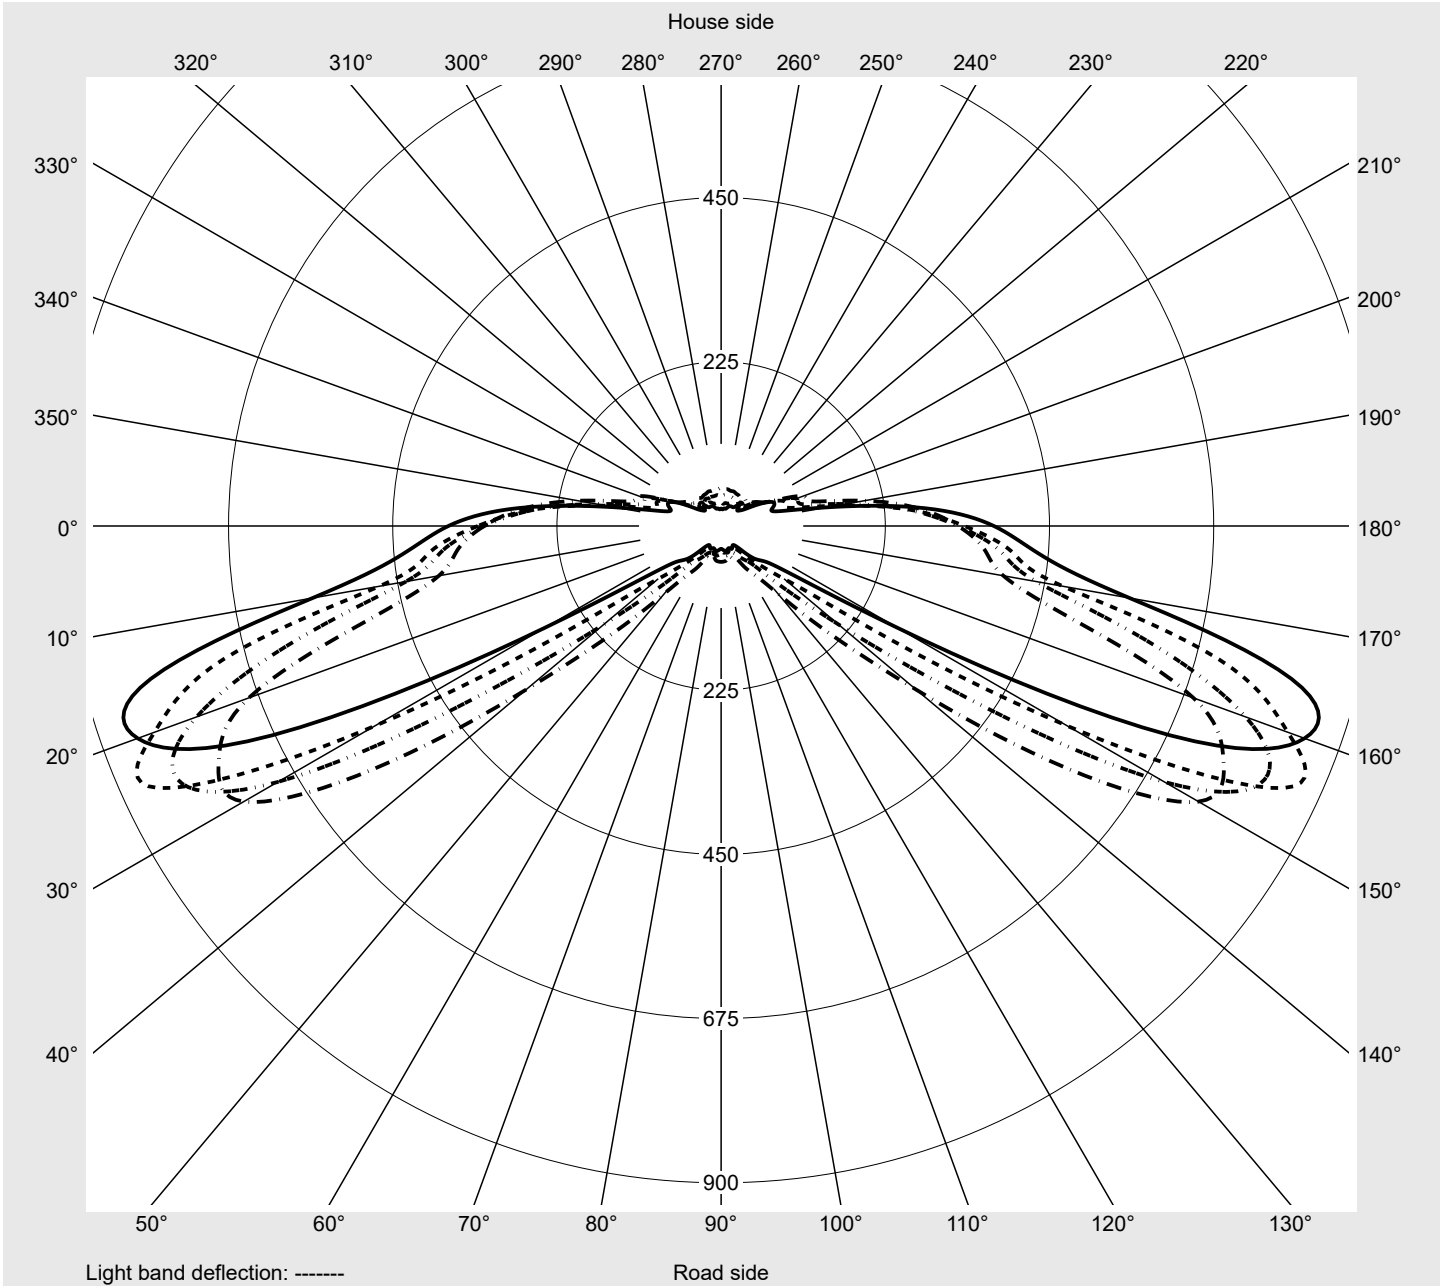

Photometric test report

Family
Streetlight 21 micro LED

Order number: 5XE1C21D08CB
EAN: 4058352739655

LP number
59081_1109

Version post-top or side-entry mounting
Optic asymmetric, wide distribution (ST0.8a)
Cover toughened safety glass
Lamps LED 2200 K | CRI ≥ 70
Controlgear ECG SITECO iQ
Rated values Net luminous flux = 2380 lm
 Power consumption = 19.4 W
 Luminous efficacy = 122.7 lm/W

serial
documentation
16.05.2023

siteco

Luminous intensity in cd/klm

C180-0

C200-20

C205-25

C270-90

Imax: 851 cd/klm

Luminaire output ratios

Eta	100.0%
Eta 0° - 90°	100.0%
Eta 90° - 180°	0.0%

Luminous intensity class acc. to EN13201-2

Class:	G3
Imax 70°	826.1
Imax 80°	99.6
Imax 90°	0.0
Imax >90°	0.0
Imax >95°	0.0

Measurement conditions

Envelope curve in cd/klm **KMK 67.5°** **KMK 65°** **KMK 62.5°** **KMK 60°** **siteco**

Photometric test report

Family Streetlight 21 micro LED	Order number: 5XE1C21D08CB EAN: 4058352739655	LP number 59081_1109
Table of values for luminous intensities		Maximum luminous intensity
		siteco