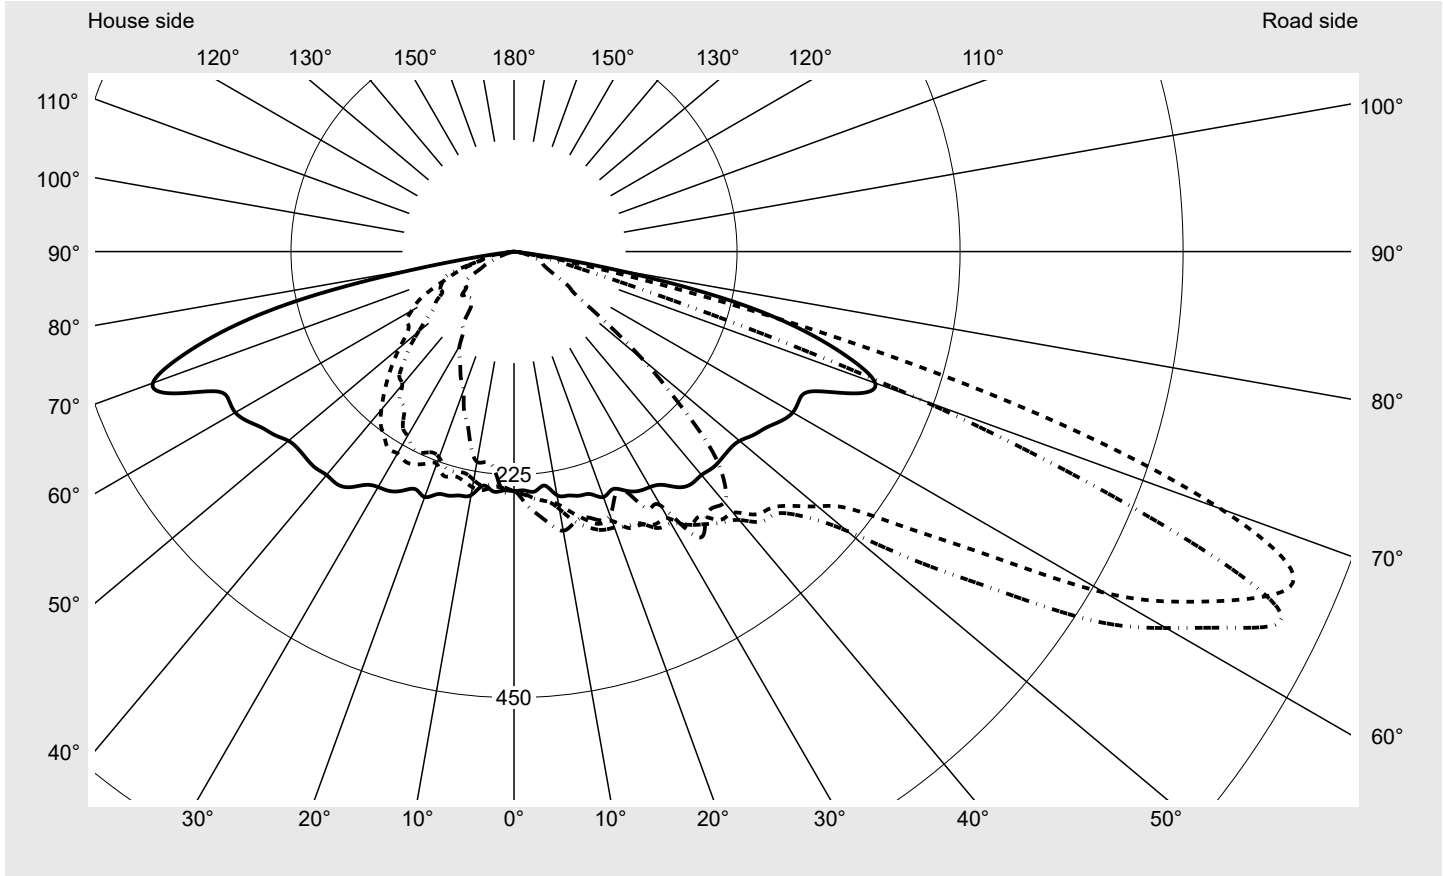

Photometric test report

Family Streetlight 21 micro LED	Order number: 5XE1C41G08CB EAN: 4058352739815	LP number 59081_1114
	Version post-top or side-entry mounting Optic asymmetric, wide distribution (ST0.8a) Cover toughened safety glass Lamps LED 4000 K CRI ≥ 70 Controlgear ECG SITECO iQ Rated values Net luminous flux = 2980 lm Power consumption = 19.4 W Luminous efficacy = 153.6 lm/W	serial documentation 16.05.2023

Luminous intensity in cd/klm C180-0 C200-20 C205-25 C270-90 **Imax: 851 cd/klm**

Luminaire output ratios	
Eta	100.0%
Eta 0° - 90°	100.0%
Eta 90° - 180°	0.0%

Luminous intensity class acc. to EN13201-2	
Class:	G3
Imax 70°	826.1
Imax 80°	99.6
Imax 90°	0.0
Imax >90°	0.0
Imax >95°	0.0

Measurement conditions
DIN EN 13032 and DIN 5032

Photometric test report

Family Streetlight 21 micro LED	Order number: 5XE1C41G08CB EAN: 4058352739815	LP number 59081_1114
-------------------------------------------	----------------------------------------------------------------	--------------------------------

Envelope curve in cd/klm **KMK 67.5°** **KMK 65°** **KMK 62.5°** **KMK 60°**

Photometric test report

Family Streetlight 21 micro LED	Order number: 5XE1C41G08CB EAN: 4058352739815	LP number 59081_1114
Table of values for luminous intensities		Maximum luminous intensity