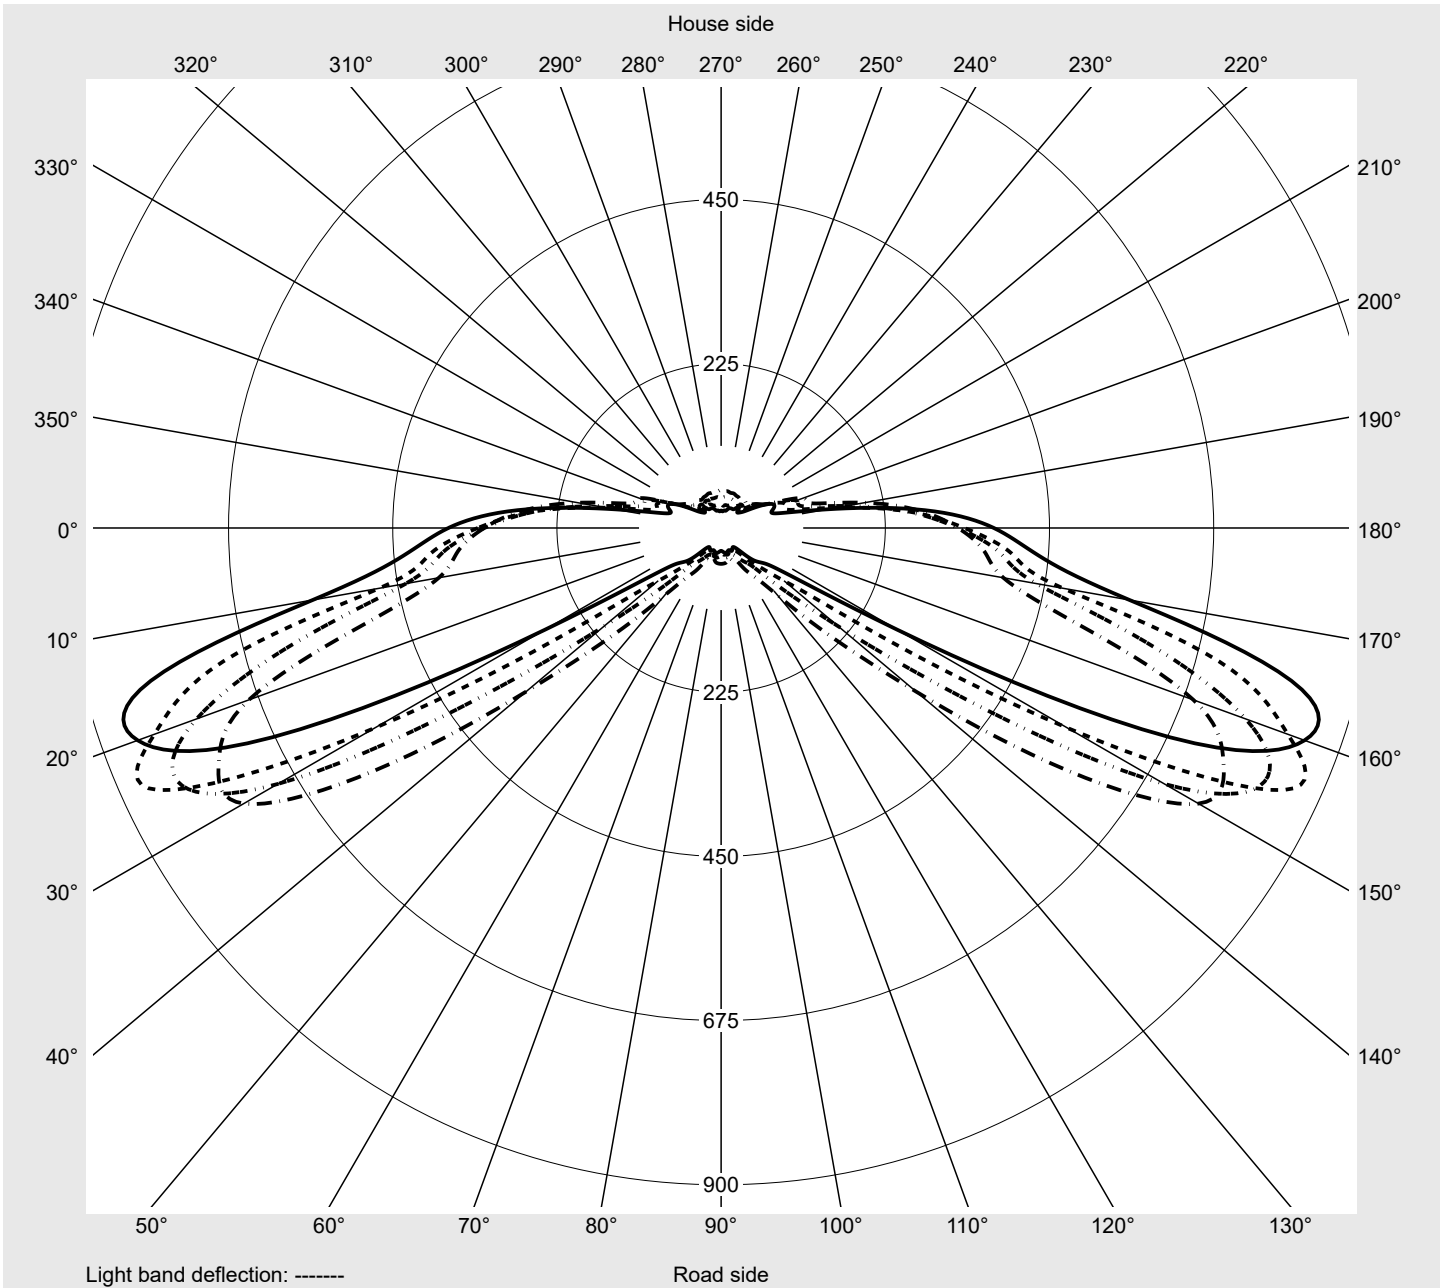

Photometric test report

Family Streetlight 21 micro LED	Order number: 5XE1C41G08CB EAN: 4058352739815	LP number 59081_1114
	Version post-top or side-entry mounting Optic asymmetric, wide distribution (ST0.8a) Cover toughened safety glass Lamps LED 4000 K CRI ≥ 70 Controlgear ECG SITECO iQ Rated values Net luminous flux = 2980 lm Power consumption = 19.4 W Luminous efficacy = 153.6 lm/W	serial documentation 16.05.2023

Luminous intensity in cd/klm C180-0 C200-20 C205-25 C270-90 **Imax: 851 cd/klm**

Luminaire output ratios	
Eta	100.0%
Eta 0° - 90°	100.0%
Eta 90° - 180°	0.0%

Luminous intensity class acc. to EN13201-2	
Class:	G3
Imax 70°	826.1
Imax 80°	99.6
Imax 90°	0.0
Imax >90°	0.0
Imax >95°	0.0

Measurement conditions
DIN EN 13032 and DIN 5032

Photometric test report

Family Streetlight 21 micro LED	Order number: 5XE1C41G08CB EAN: 4058352739815	LP number 59081_1114
-------------------------------------------	----------------------------------------------------------------	--------------------------------

Envelope curve in cd/klm **KMK 67.5°** **KMK 65°** **KMK 62.5°** **KMK 60°**

Photometric test report

Family Streetlight 21 micro LED	Order number: 5XE1C41G08CB EAN: 4058352739815	LP number 59081_1114
Table of values for luminous intensities		Maximum luminous intensity