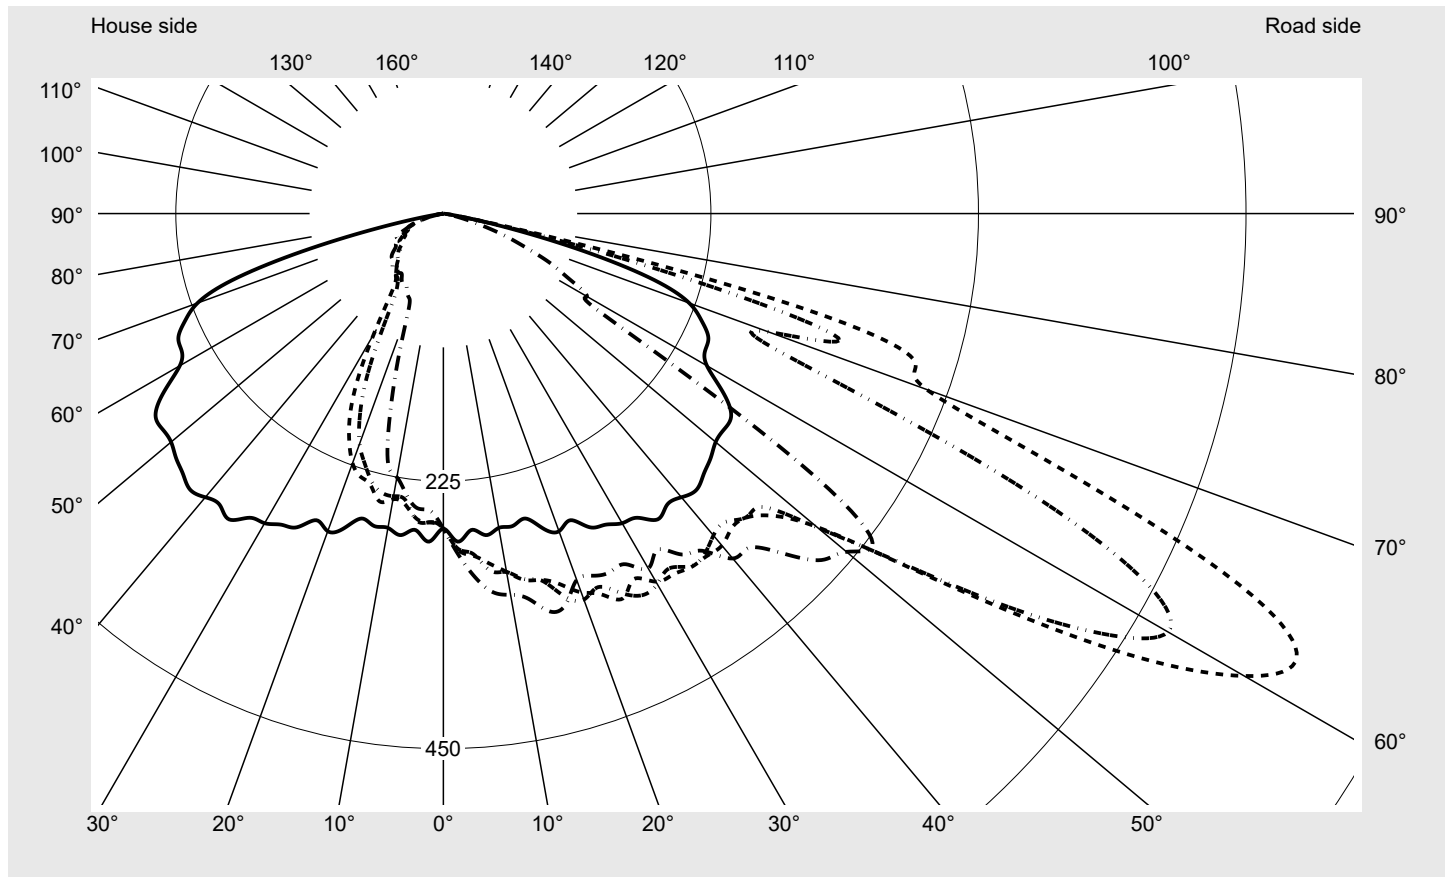

Photometric test report

Family
Streetlight 21 micro LED

Order number: 5XE1E61D08CB
EAN: 4058352740378

LP number
59077_1100

Version	post-top or side-entry mounting
Optic	asymmetric, wide distribution (STW1.0a)
Cover	toughened safety glass
Lamps	LED 2700 K CRI ≥ 70
Controlgear	ECG SITECO iQ
Rated values	Net luminous flux = 2570 lm Power consumption = 19.4 W Luminous efficacy = 132.5 lm/W

Luminaire output ratios

Eta	100.0%
Eta 0° - 90°	100.0%
Eta 90° - 180°	0.0%

Luminous intensity class acc. to EN13201-2

Class:	G4
Imax 70°	498.7
Imax 80°	32.8
Imax 90°	0.0
Imax >90°	0.0
Imax >95°	0.0

Measurement conditions

DIN EN 13032 and DIN 5032

Photometric test report

Family
Streetlight 21 micro LED

Order number: 5XE1E61D08CB
EAN: 4058352740378

LP number
59077_1100

Envelope curve in cd/klm **KMK 62.5°** **KMK 60°** **KMK 57.5°** **KMK 55°** **siteco**