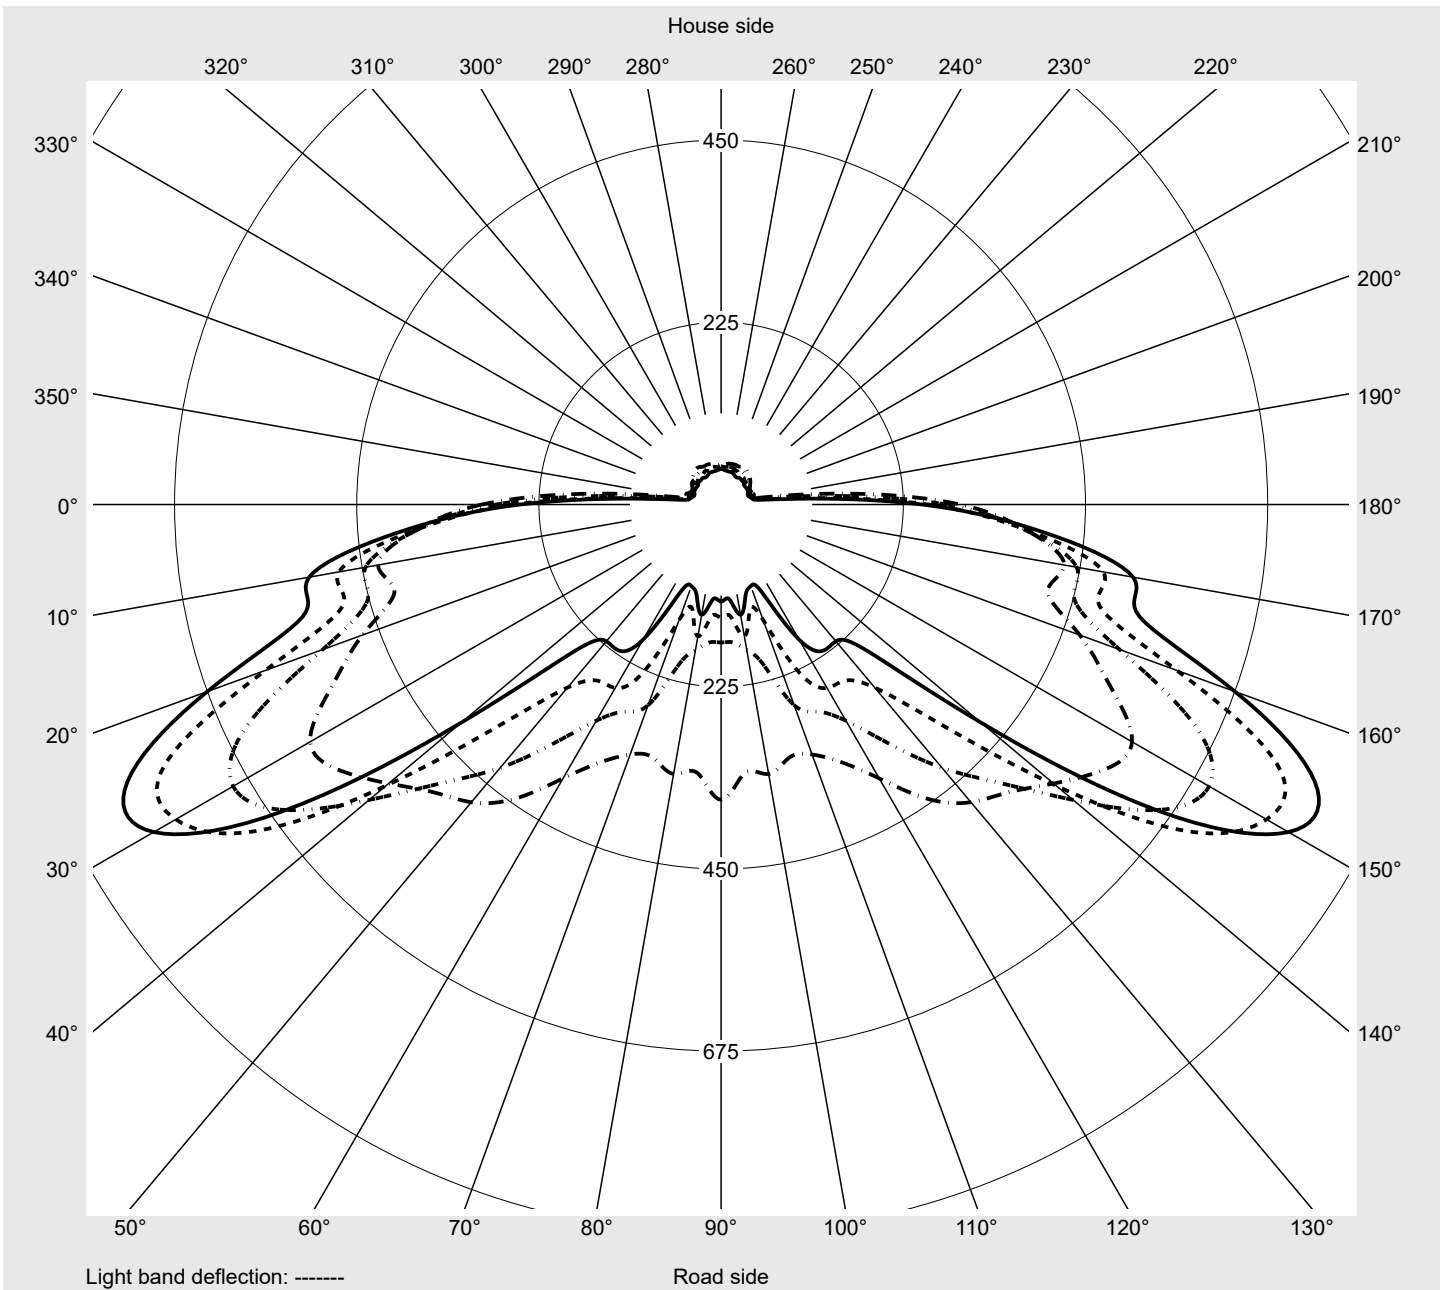

Photometric test report

Family
Streetlight 21 micro LED

Order number: 5XE1E61D08CB
EAN: 4058352740378

LP number
59077_1100

Version	post-top or side-entry mounting
Optic	asymmetric, wide distribution (STW1.0a)
Cover	toughened safety glass
Lamps	LED 2700 K CRI ≥ 70
Controlgear	ECG SITECO iQ
Rated values	Net luminous flux = 2570 lm Power consumption = 19.4 W Luminous efficacy = 132.5 lm/W

Luminaire output ratios

Eta	100.0%
Eta 0° - 90°	100.0%
Eta 90° - 180°	0.0%

Luminous intensity class acc. to EN13201-2

Class:	G4
Imax 70°	498.7
Imax 80°	32.8
Imax 90°	0.0
Imax >90°	0.0
Imax >95°	0.0

Measurement conditions

DIN EN 13032 and DIN 5032

Photometric test report

Family
Streetlight 21 micro LED

Order number: 5XE1E61D08CB
EAN: 4058352740378

LP number
59077_1100

Envelope curve in cd/klm **KMK 62.5°** **KMK 60°** **KMK 57.5°** **KMK 55°** **siteco**

Photometric test report

Family Streetlight 21 micro LED	Order number: 5XE1E61D08CB EAN: 4058352740378	LP number 59077_1100
-------------------------------------------	----------------------------------------------------------------	--------------------------------