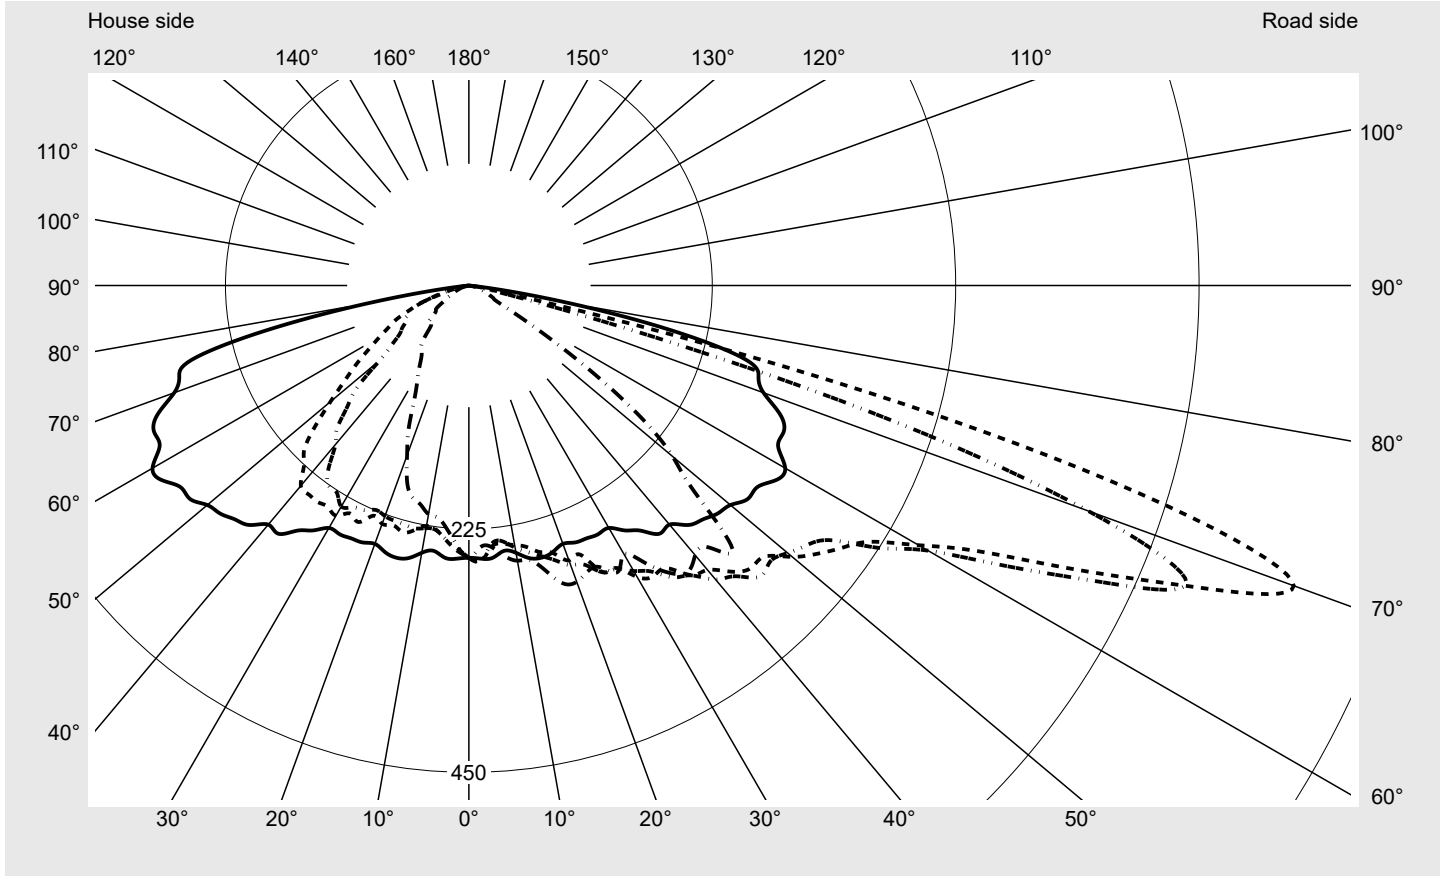

Photometric test report

Family Streetlight 21 micro LED	Order number: 5XE1M31D08CB EAN: 4058352740491	LP number 59152_1079
	Version post-top or side-entry mounting Optic asymmetric, wide distribution (ST1.0a), Back Light Control (BLC)	serial documentation 16.05.2023
	Cover toughened safety glass Lamps LED 3000 K CRI ≥ 70 Controlgear ECG SITECO iQ Rated values Net luminous flux = 2520 lm Power consumption = 19.4 W Luminous efficacy = 129.9 lm/W	

Luminous intensity in cd/klm C180-0 C205-25 C210-30 C270-90 **Imax: 811 cd/klm**

Luminaire output ratios	
Eta	100.0%
Eta 0° - 90°	100.0%
Eta 90° - 180°	0.0%

Luminous intensity class acc. to EN13201-2	
Class:	G3
Imax 70°	811.4
Imax 80°	97.1
Imax 90°	0.0
Imax >90°	0.0
Imax >95°	0.0

Measurement conditions
 DIN EN 13032 and DIN 5032

Photometric test report

Family Streetlight 21 micro LED	Order number: 5XE1M31D08CB EAN: 4058352740491	LP number 59152_1079
---	--	--------------------------------

Envelope curve in cd/klm **KMK 70°** **KMK 67.5°** **KMK 65°** **KMK 62.5°** **siteco**

Photometric test report

Family Streetlight 21 micro LED	Order number: 5XE1M31D08CB EAN: 4058352740491	LP number 59152_1079
Table of values for luminous intensities		Maximum luminous intensity