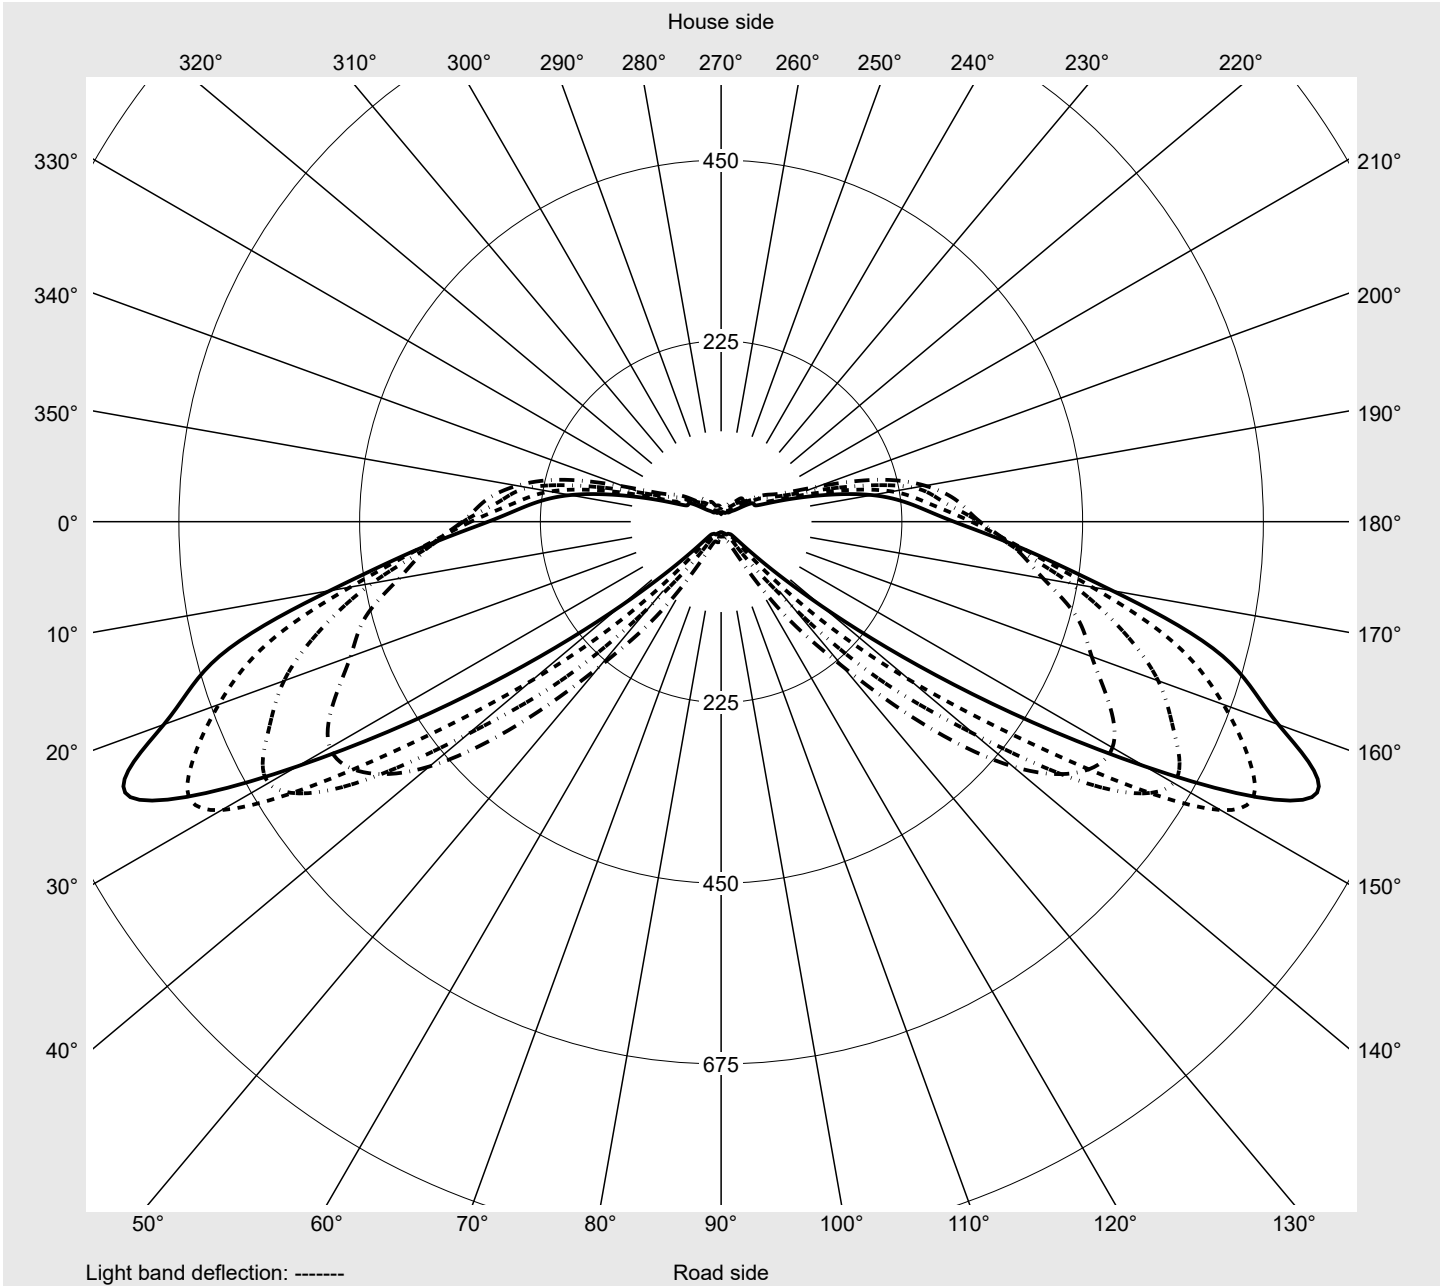

Photometric test report

Family Streetlight 21 micro LED	Order number: 5XE1M31D08CB EAN: 4058352740491	LP number 59152_1079
	Version post-top or side-entry mounting Optic asymmetric, wide distribution (ST1.0a), Back Light Control (BLC)	serial documentation 16.05.2023
	Cover toughened safety glass Lamps LED 3000 K CRI ≥ 70 Controlgear ECG SITECO iQ Rated values Net luminous flux = 2520 lm Power consumption = 19.4 W Luminous efficacy = 129.9 lm/W	

Luminous intensity in cd/klm C180-0 C205-25 C210-30 C270-90 **Imax: 811 cd/klm**

Luminaire output ratios	
Eta	100.0%
Eta 0° - 90°	100.0%
Eta 90° - 180°	0.0%

Luminous intensity class acc. to EN13201-2	
Class:	G3
Imax 70°	811.4
Imax 80°	97.1
Imax 90°	0.0
Imax >90°	0.0
Imax >95°	0.0

Measurement conditions
 DIN EN 13032 and DIN 5032

Photometric test report

Family Streetlight 21 micro LED	Order number: 5XE1M31D08CB EAN: 4058352740491	LP number 59152_1079
---	--	--------------------------------

Envelope curve in cd/klm **KMK 70°** **KMK 67.5°** **KMK 65°** **KMK 62.5°** **siteco**

Photometric test report

Family Streetlight 21 micro LED	Order number: 5XE1M31D08CB EAN: 4058352740491	LP number 59152_1079
Table of values for luminous intensities		Maximum luminous intensity