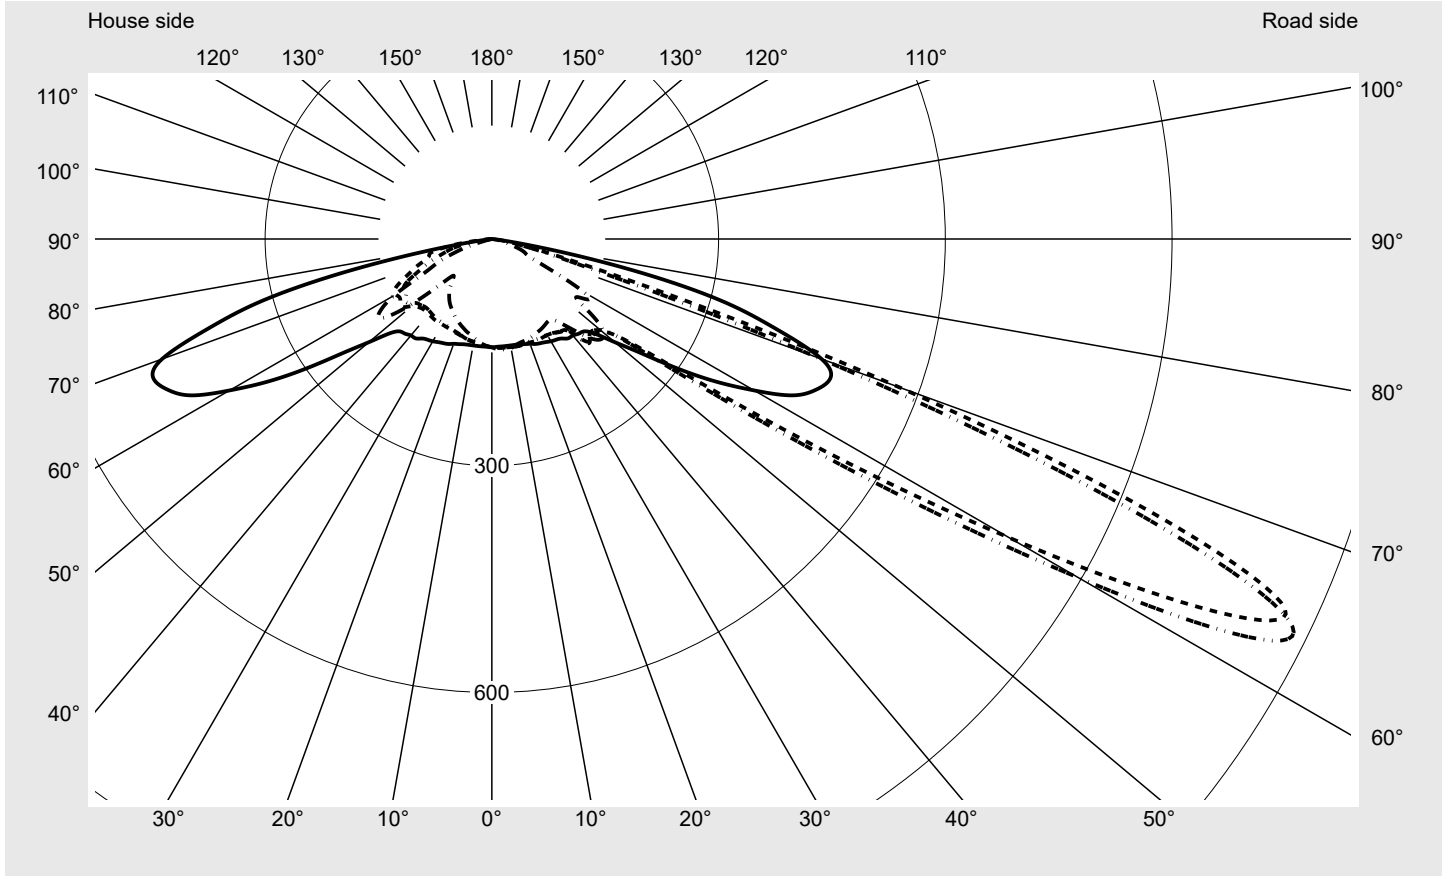

Photometric test report

Family Streetlight 21 micro LED	Order number: 5XE1P41D08CB EAN: 4058352740743	LP number 59337_409
	Version post-top or side-entry mounting Optic asymmetric, wide distribution (ST1.5a) Cover toughened safety glass Lamps LED 4000 K CRI ≥ 70 Controlgear ECG SITECO iQ Rated values Net luminous flux = 2930 lm Power consumption = 19.4 W Luminous efficacy = 151 lm/W	serial documentation 16.05.2023

Luminous intensity in cd/klm C180-0 C215-35 C217,5-37,5 C270-90 **Imax: 1158 cd/klm**

Luminaire output ratios	
Eta	100.0%
Eta 0° - 90°	100.0%
Eta 90° - 180°	0.0%

Luminous intensity class acc. to EN13201-2	
Class:	---
Imax 70°	798.1
Imax 80°	214.2
Imax 90°	0.0
Imax >90°	0.0
Imax >95°	0.0

Envelope curve in cd/klm **KMK 65°** **KMK 62,5°** **KMK 60°** **KMK 57,5°** **siteco**

Photometric test report

Family Streetlight 21 micro LED	Order number: 5XE1P41D08CB EAN: 4058352740743	LP number 59337_409
--	--	--------------------------------------