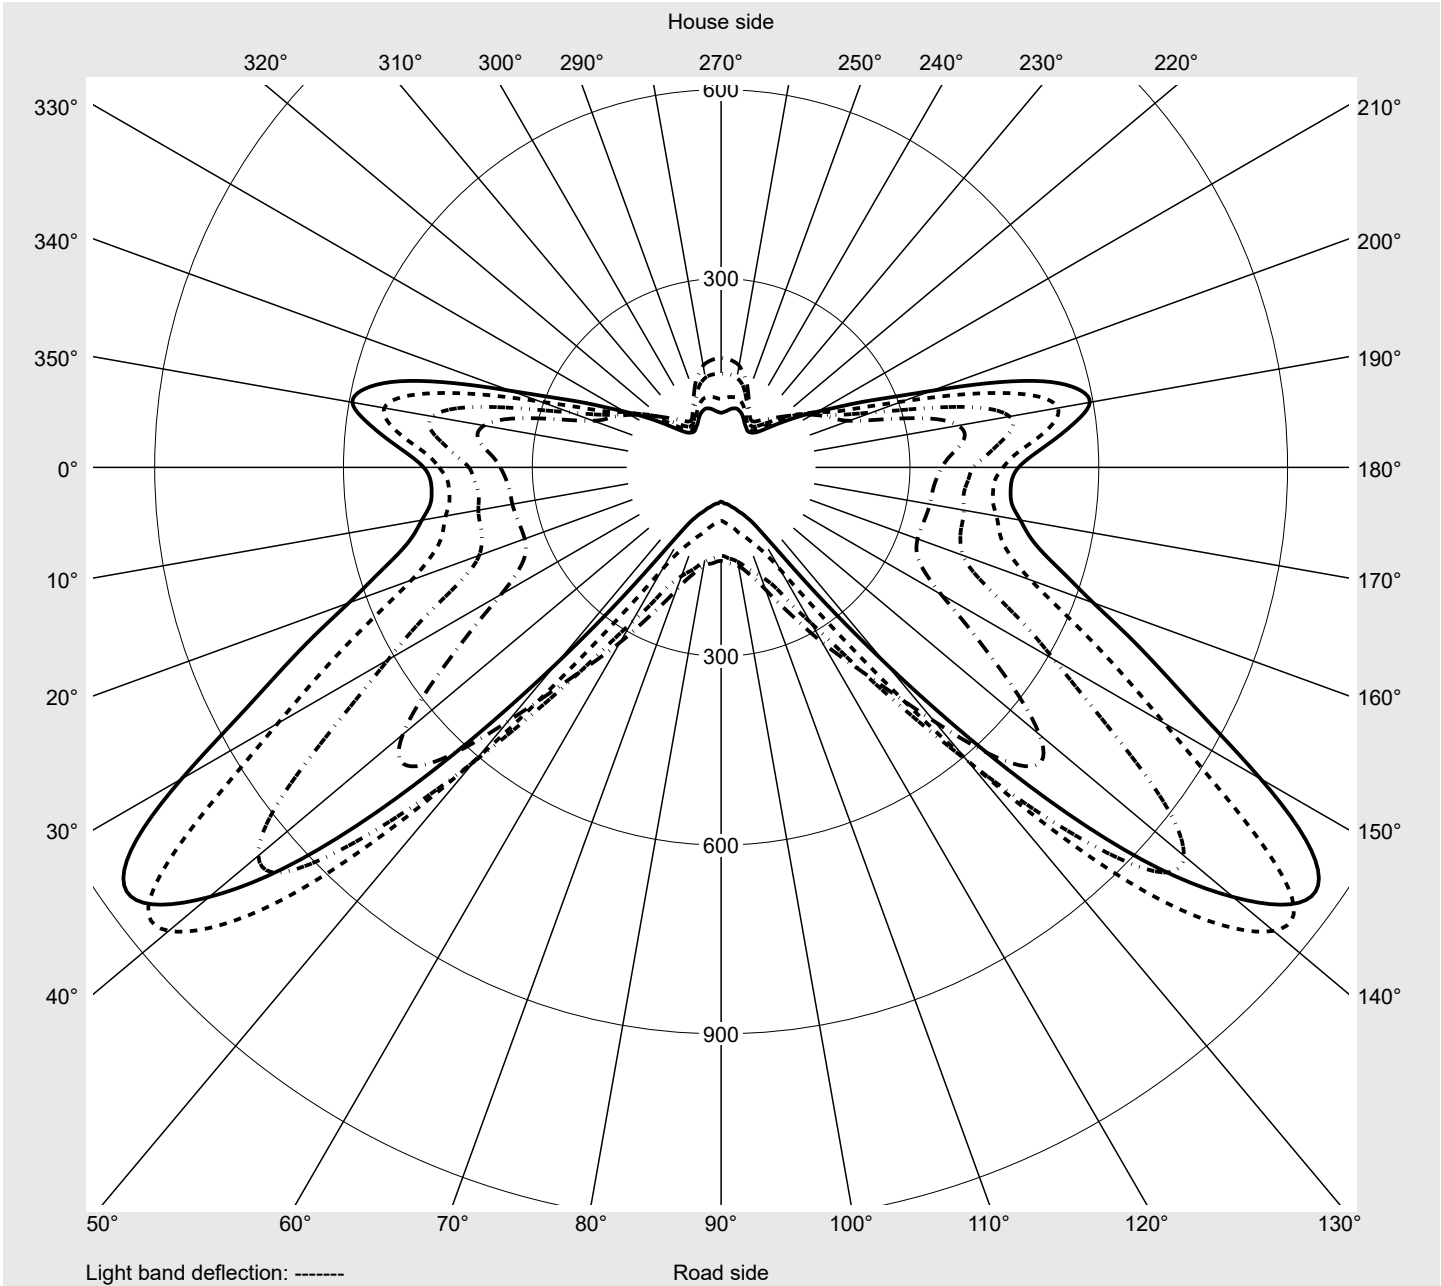

Photometric test report

Family Streetlight 21 micro LED	Order number: 5XE1P41D08CB EAN: 4058352740743	LP number 59337_409
	Version post-top or side-entry mounting Optic asymmetric, wide distribution (ST1.5a) Cover toughened safety glass Lamps LED 4000 K CRI ≥ 70 Controlgear ECG SITECO iQ Rated values Net luminous flux = 2930 lm Power consumption = 19.4 W Luminous efficacy = 151 lm/W	serial documentation 16.05.2023

Luminous intensity in cd/klm C180-0 C215-35 C217,5-37,5 C270-90 **Imax: 1158 cd/klm**

Luminaire output ratios	
Eta	100.0%
Eta 0° - 90°	100.0%
Eta 90° - 180°	0.0%

Luminous intensity class acc. to EN13201-2	
Class:	---
Imax 70°	798.1
Imax 80°	214.2
Imax 90°	0.0
Imax >90°	0.0
Imax >95°	0.0

Measurement conditions
DIN EN 13032 and DIN 5032

Photometric test report

Family Streetlight 21 micro LED	Order number: 5XE1P41D08CB EAN: 4058352740743	LP number 59337_409
---	--	-------------------------------

Envelope curve in cd/klm **KMK 65°** **KMK 62,5°** **KMK 60°** **KMK 57,5°** **siteco**

Photometric test report

Family Streetlight 21 micro LED	Order number: 5XE1P41D08CB EAN: 4058352740743	LP number 59337_409
--	--	--------------------------------------