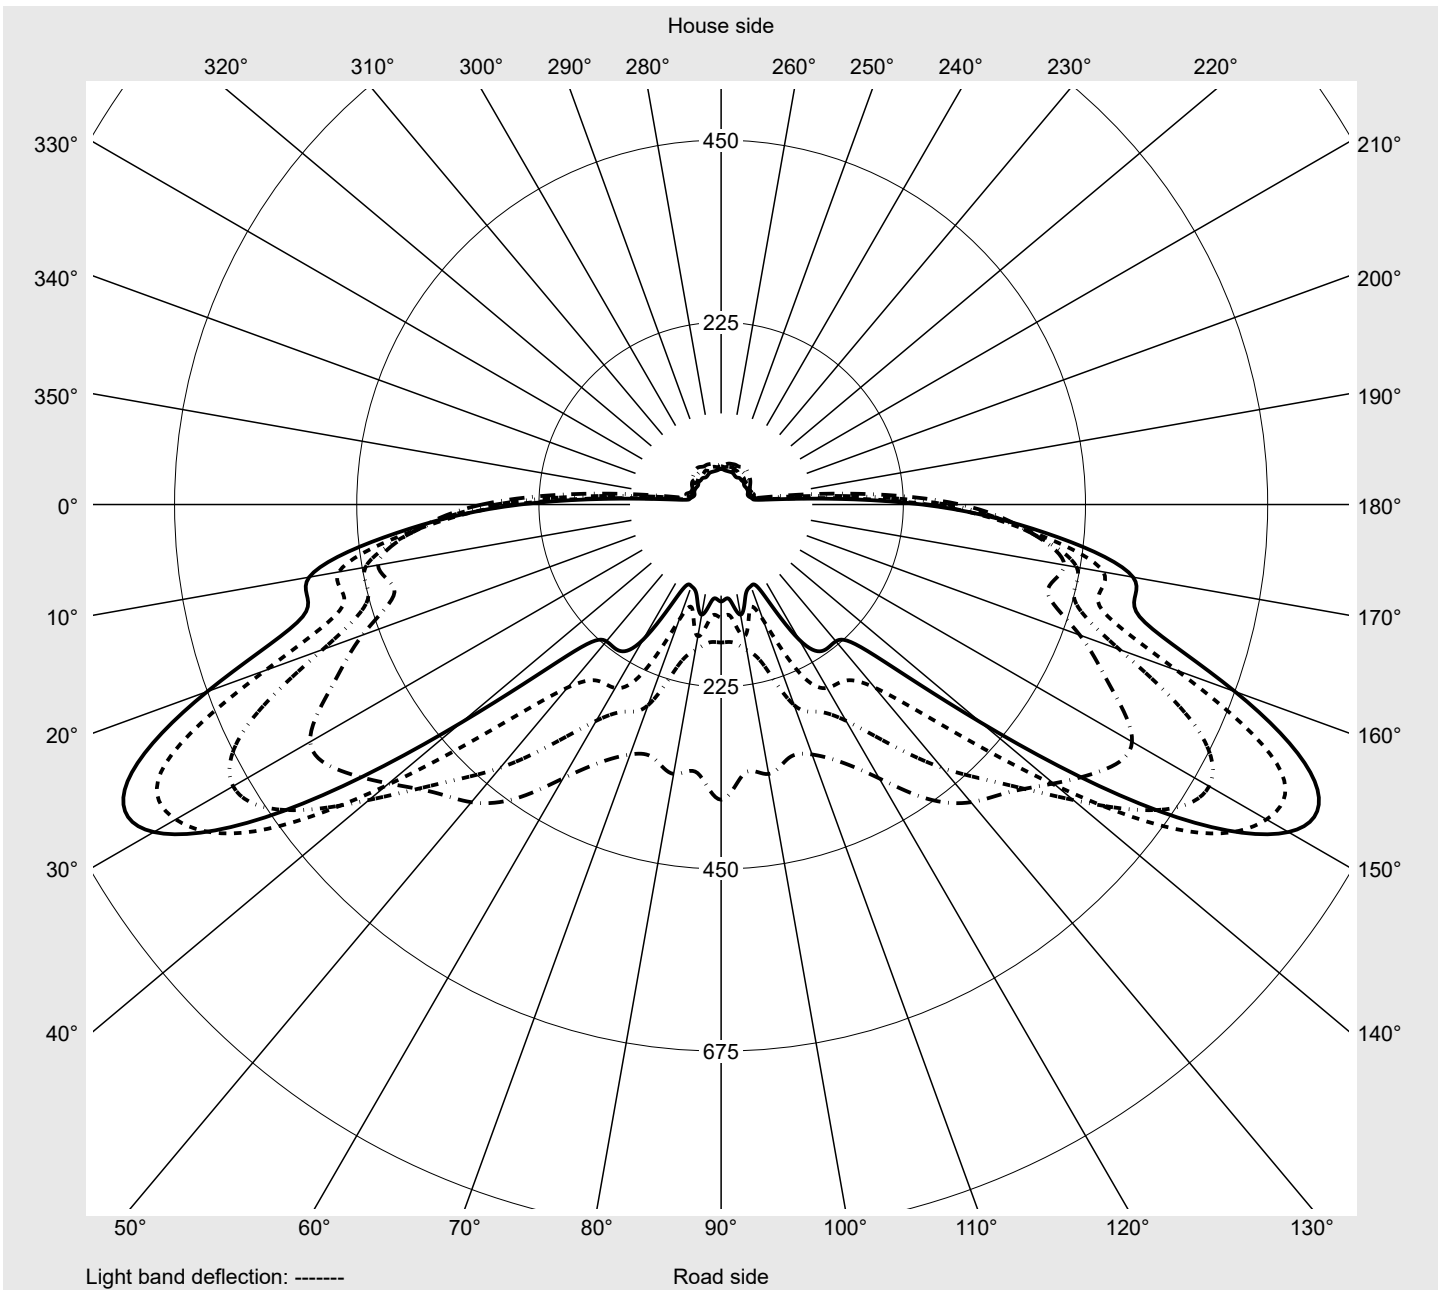

Photometric test report

Family Streetlight 21 micro LED	Order number: 5XE1E31Y08DB EAN: 4058352909751	LP number 59077_1257
	Version post-top or side-entry mounting, Smart Interface up/down Optic asymmetric, wide distribution (STW1.0a) Cover toughened safety glass Lamps LED 3000 K CRI ≥ 70 Controlgear EVG SITECO iQ - Smart Interface	serial documentation 09.08.2023
	Rated values Net luminous flux = 5110 lm Power consumption = 39.1 W Luminous efficacy = 130.7 lm/W	

Luminous intensity in cd/klm C180-0 C210-30 C215-35 C270-90 **Imax: 809 cd/klm**

Luminaire output ratios

Eta	100.0%
Eta 0° - 90°	100.0%
Eta 90° - 180°	0.0%

Luminous intensity class acc. to EN13201-2

Class:	G4
Imax 70°	498.7
Imax 80°	32.8
Imax 90°	0.0
Imax >90°	0.0
Imax >95°	0.0

Measurement conditions

DIN EN 13032 and DIN 5032

Photometric test report

Family
Streetlight 21 micro LED

Order number: 5XE1E31Y08DB
EAN: 4058352909751

LP number
59077_1257

Envelope curve in cd/klm **KMK 62.5°** **KMK 60°** **KMK 57.5°** **KMK 55°**