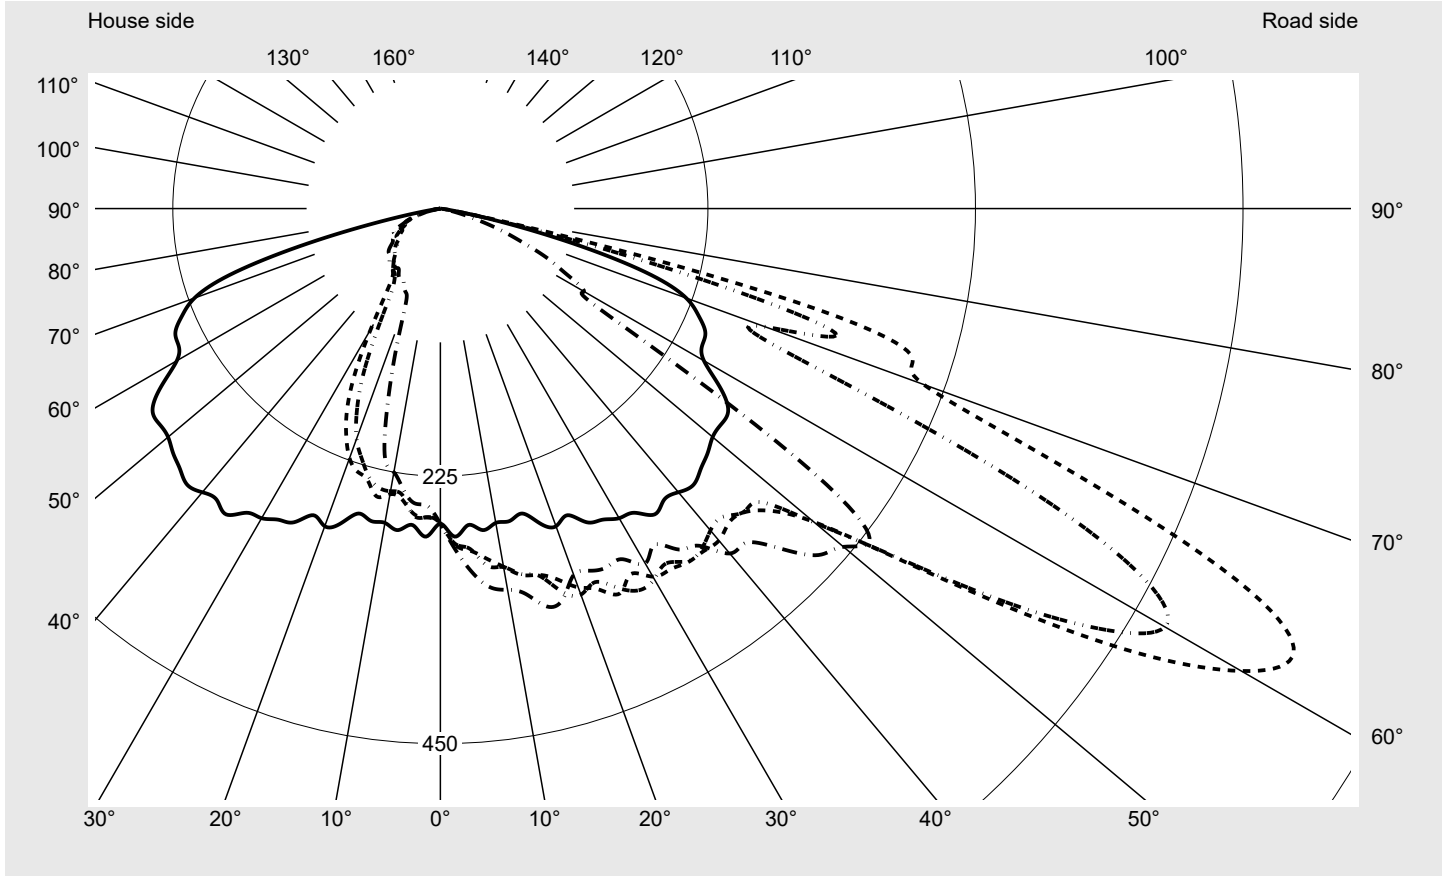

Photometric test report

Family Streetlight 21 micro LED	Order number: 5XE1E31Y08DB EAN: 4058352909751	LP number 59077_1257
	Version post-top or side-entry mounting, Smart Interface up/down Optic asymmetric, wide distribution (STW1.0a) Cover toughened safety glass Lamps LED 3000 K CRI ≥ 70 Controlgear EVG SITECO iQ - Smart Interface	serial documentation 09.08.2023
	Rated values Net luminous flux = 5110 lm Power consumption = 39.1 W Luminous efficacy = 130.7 lm/W	

Luminous intensity in cd/klm C180-0 C210-30 C215-35 C270-90 **Imax: 809 cd/klm**

Luminaire output ratios

Eta	100.0%
Eta 0° - 90°	100.0%
Eta 90° - 180°	0.0%

Luminous intensity class acc. to EN13201-2

Class:	G4
Imax 70°	498.7
Imax 80°	32.8
Imax 90°	0.0
Imax >90°	0.0
Imax >95°	0.0

Measurement conditions

DIN EN 13032 and DIN 5032

Photometric test report

Family
Streetlight 21 micro LED

Order number: 5XE1E31Y08DB
EAN: 4058352909751

LP number
59077_1257

Envelope curve in cd/klm **KMK 62.5°** **KMK 60°** **KMK 57.5°** **KMK 55°**