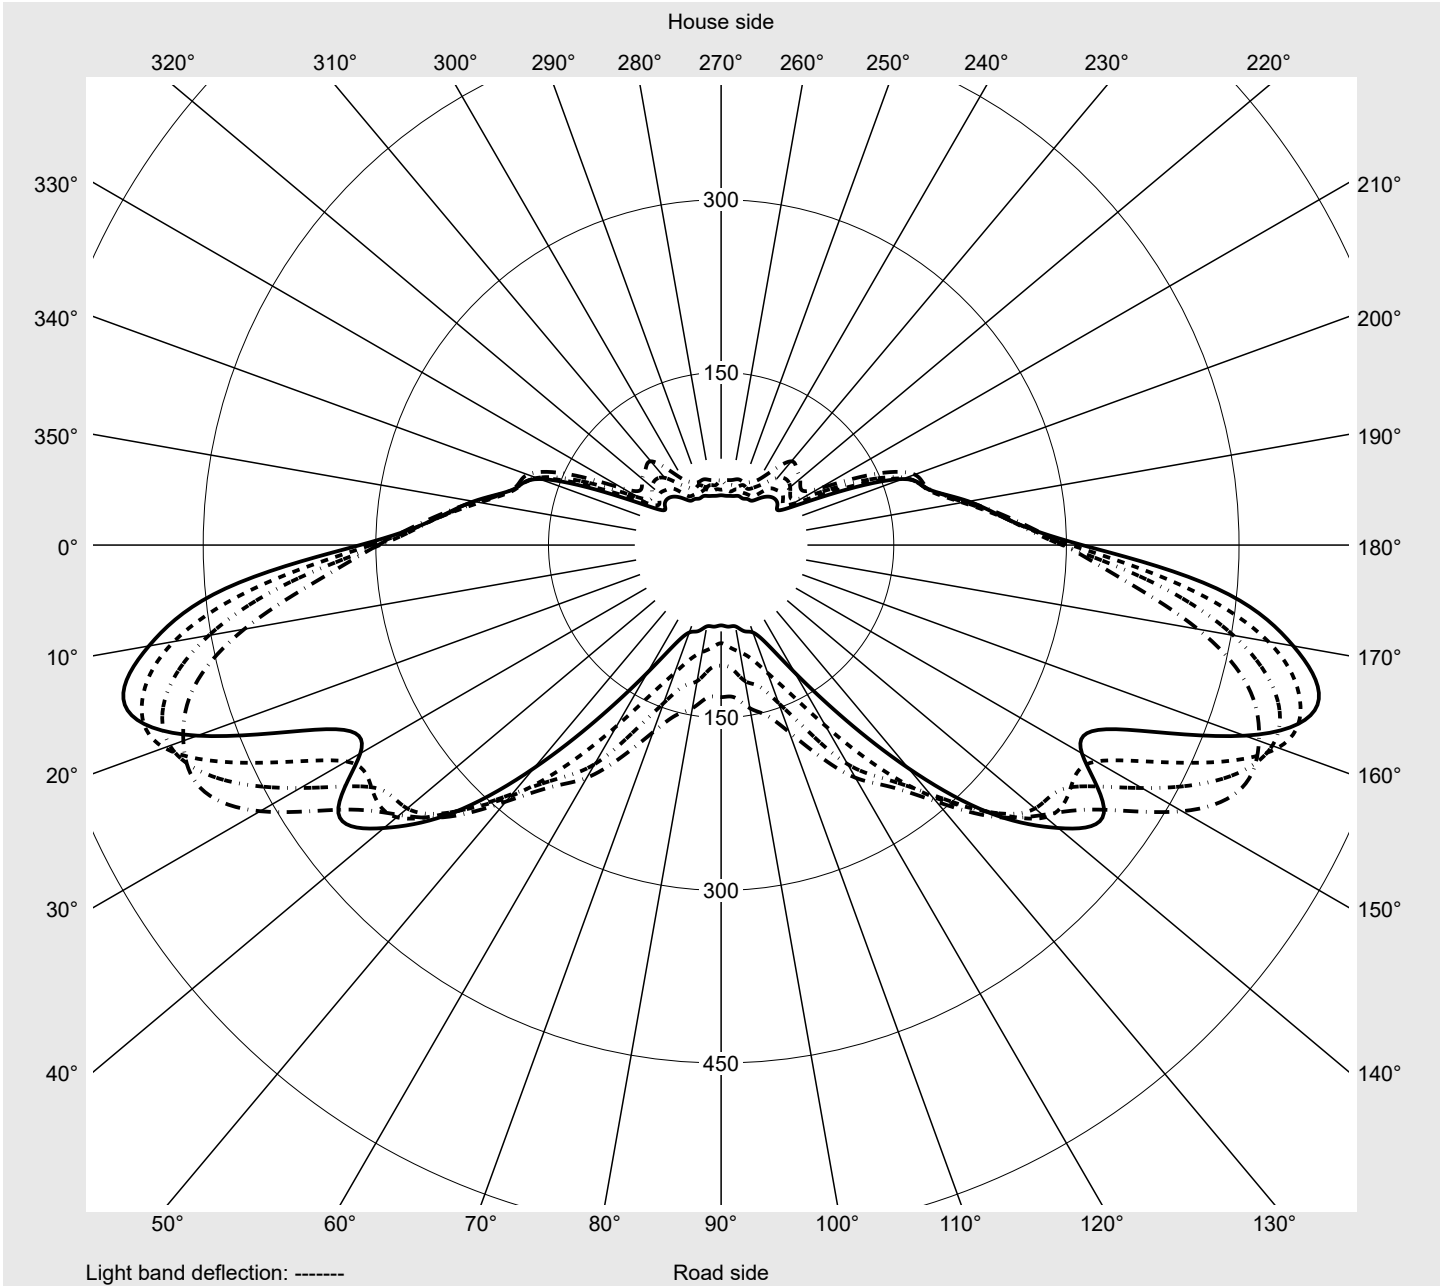

Photometric test report

Family Streetlight 21 mini LED	Order number: 5XE2C31Y08JB EAN: 4058352923245	LP number 59082_223
	Version post-top or side-entry mounting, Smart Interface up/down Optic asymmetric, wide distribution (ST0.8a G) Cover toughened safety glass Lamps LED 3000 K CRI ≥ 70 Controlgear EVG SITECO iQ - Smart Interface Rated values Net luminous flux = 11210 lm Power consumption = 72.5 W Luminous efficacy = 154.6 lm/W	serial documentation 09.08.2023

Luminous intensity in cd/klm C180-0 C195-15 C200-20 C270-90 **Imax: 536 cd/klm**

Luminaire output ratios	
Eta	100.0%
Eta 0° - 90°	100.0%
Eta 90° - 180°	0.0%

Luminous intensity class acc. to EN13201-2	
Class:	G4
Imax 70°	493.9
Imax 80°	97.8
Imax 90°	0.0
Imax >90°	0.0
Imax >95°	0.0

Measurement conditions
DIN EN 13032 and DIN 5032

Photometric test report

Family Streetlight 21 mini LED	Order number: 5XE2C31Y08JB EAN: 4058352923245	LP number 59082_223
--	--	-------------------------------

Envelope curve in cd/klm **KMK 60°** **KMK 57.5°** **KMK 55°** **KMK 52.5°** **siteco**

Photometric test report

Family Streetlight 21 mini LED	Order number: 5XE2C31Y08JB EAN: 4058352923245	LP number 59082_223
Table of values for luminous intensities		Maximum luminous intensity
		siteco