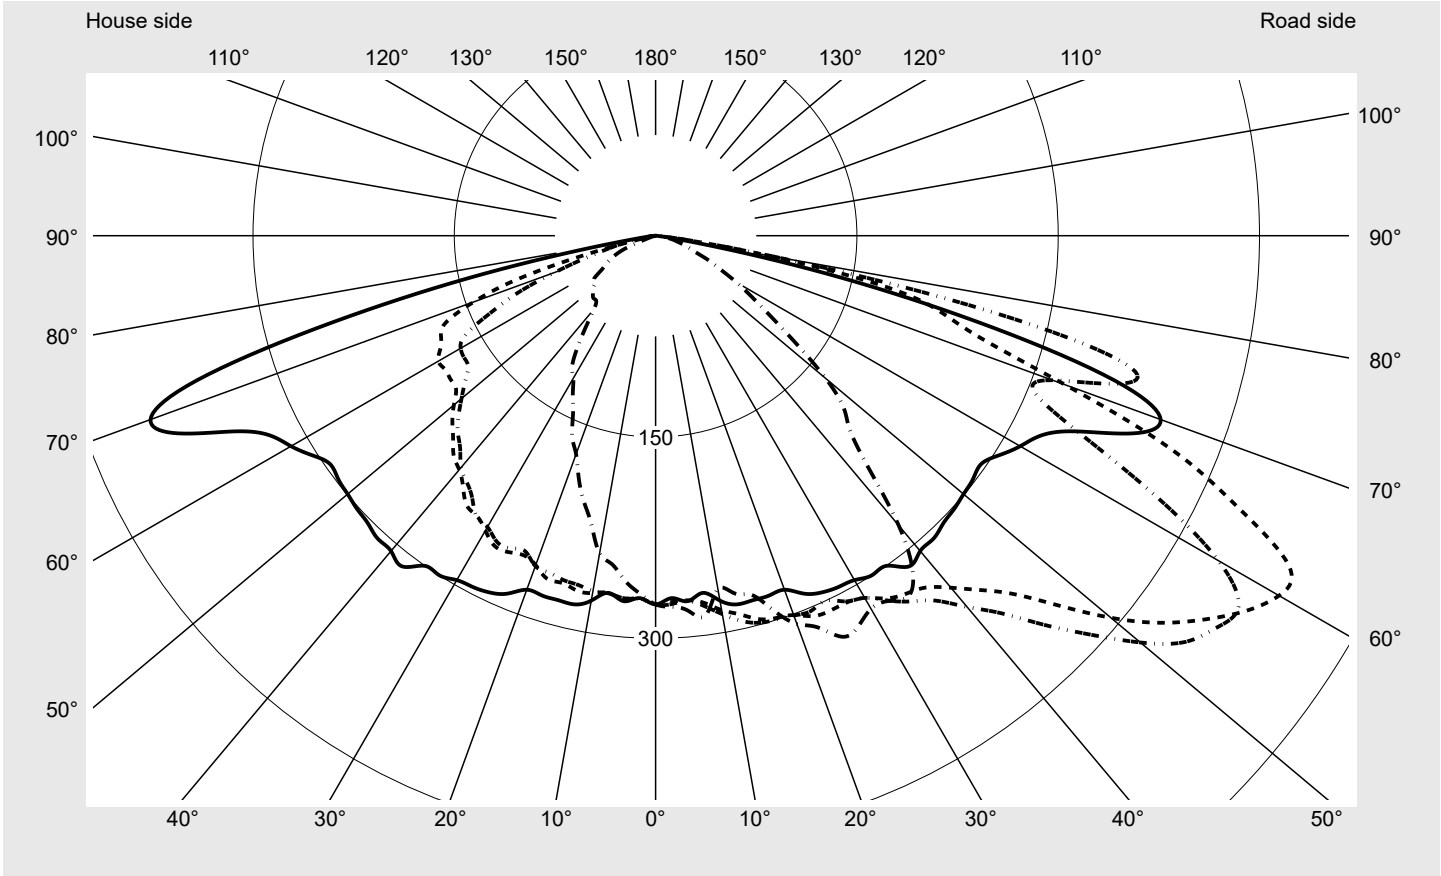

Photometric test report

Family Streetlight 21 mini LED	Order number: 5XE2C31Y08JB EAN: 4058352923245	LP number 59082_223
	Version post-top or side-entry mounting, Smart Interface up/down Optic asymmetric, wide distribution (ST0.8a G) Cover toughened safety glass Lamps LED 3000 K CRI ≥ 70 Controlgear EVG SITECO iQ - Smart Interface Rated values Net luminous flux = 11210 lm Power consumption = 72.5 W Luminous efficacy = 154.6 lm/W	serial documentation 09.08.2023

Luminous intensity in cd/klm C180-0 C195-15 C200-20 C270-90 **Imax: 536 cd/klm**

Luminaire output ratios	
Eta	100.0%
Eta 0° - 90°	100.0%
Eta 90° - 180°	0.0%

Luminous intensity class acc. to EN13201-2	
Class:	G4
Imax 70°	493.9
Imax 80°	97.8
Imax 90°	0.0
Imax >90°	0.0
Imax >95°	0.0

Measurement conditions
DIN EN 13032 and DIN 5032

Photometric test report

Family Streetlight 21 mini LED	Order number: 5XE2C31Y08JB EAN: 4058352923245	LP number 59082_223
--	--	-------------------------------

Envelope curve in cd/klm **KMK 60°** **KMK 57.5°** **KMK 55°** **KMK 52.5°** **siteco**

Photometric test report

Family Streetlight 21 mini LED	Order number: 5XE2C31Y08JB EAN: 4058352923245	LP number 59082_223
Table of values for luminous intensities		Maximum luminous intensity
		siteco