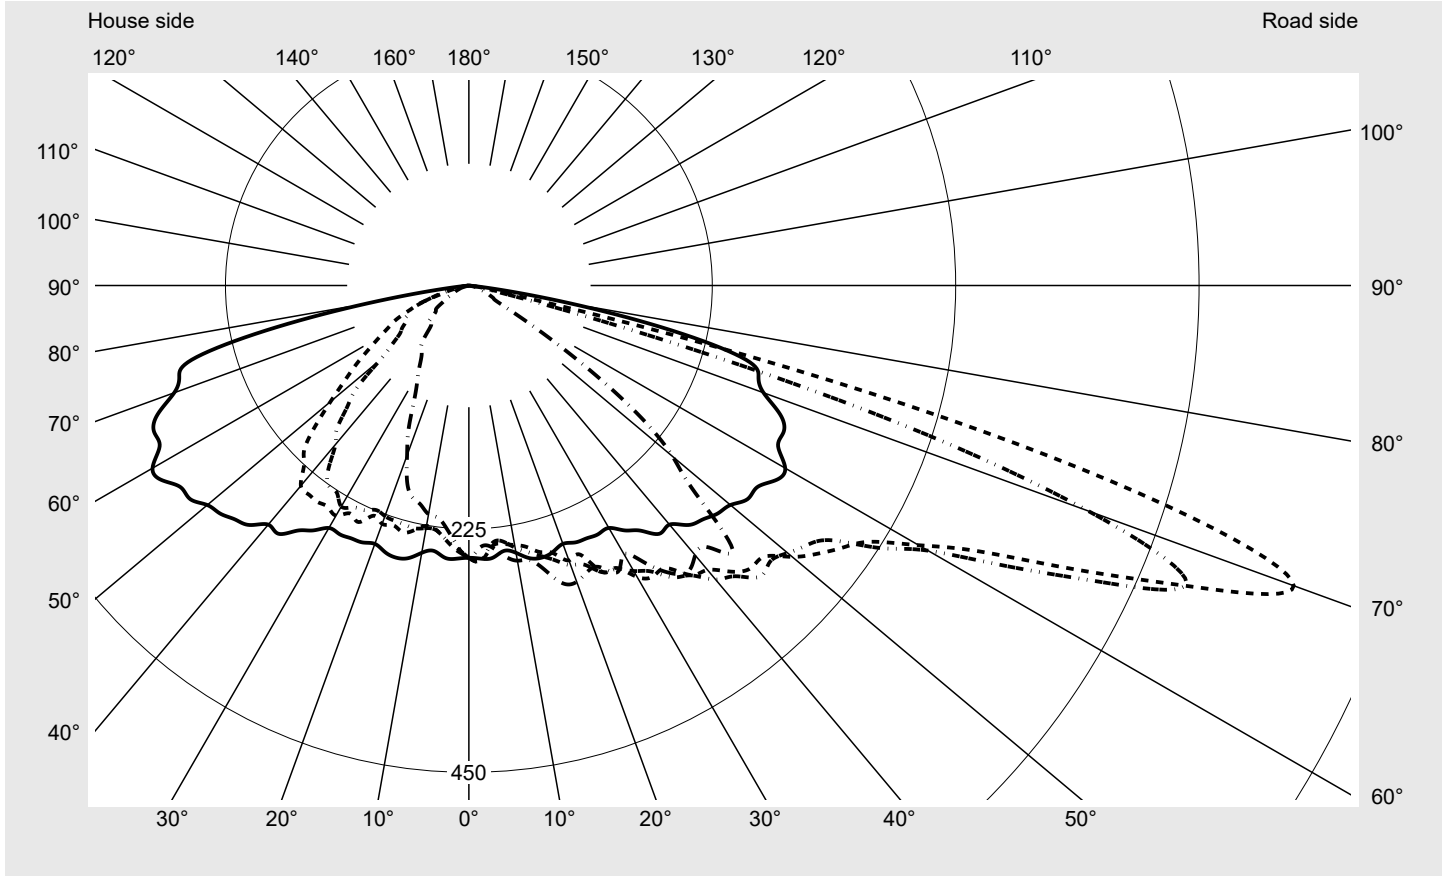

Photometric test report

Family Streetlight 21 midi LED	Order number: 5XE3M31Y08MB EAN: 4058352924327	LP number 59152_1289
	Version post-top or side-entry mounting, Smart Interface up/down Optic asymmetric, wide distribution (ST1.0a), Back Light Control (BLC) Cover toughened safety glass Lamps LED 3000 K CRI ≥ 70 Controlgear EVG SITECO iQ - Smart Interface Rated values Net luminous flux = 16140 lm Power consumption = 129.3 W Luminous efficacy = 124.8 lm/W	serial documentation 09.08.2023

Luminous intensity in cd/klm C180-0 C205-25 C210-30 C270-90 **Imax: 811 cd/klm**

Luminaire output ratios	
Eta	100.0%
Eta 0° - 90°	100.0%
Eta 90° - 180°	0.0%

Luminous intensity class acc. to EN13201-2	
Class:	G3
Imax 70°	811.4
Imax 80°	97.1
Imax 90°	0.0
Imax >90°	0.0
Imax >95°	0.0

Envelope curve in cd/klm **KMK 70°** **KMK 67.5°** **KMK 65°** **KMK 62.5°** **siteco**

Photometric test report

Family Streetlight 21 midi LED	Order number: 5XE3M31Y08MB EAN: 4058352924327	LP number 59152_1289
Table of values for luminous intensities		Maximum luminous intensity