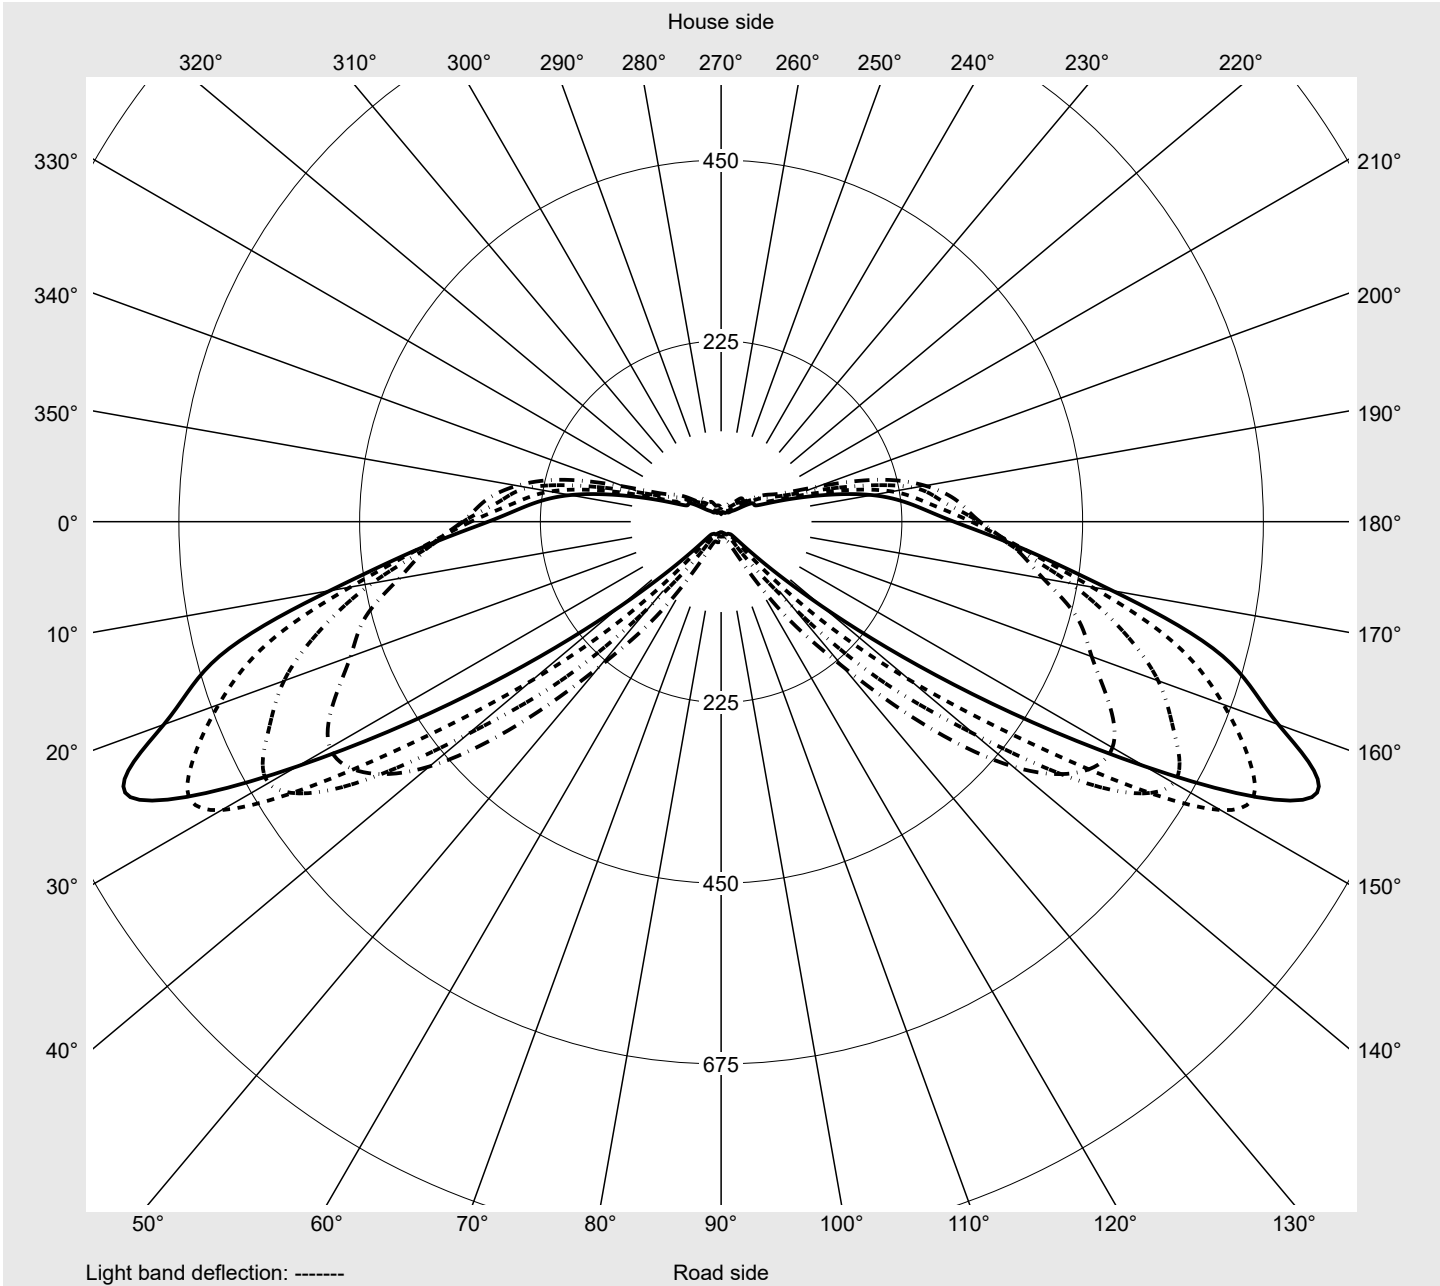

Photometric test report

Family Streetlight 21 midi LED	Order number: 5XE3M31Y08MB EAN: 4058352924327	LP number 59152_1289
	Version post-top or side-entry mounting, Smart Interface up/down Optic asymmetric, wide distribution (ST1.0a), Back Light Control (BLC) Cover toughened safety glass Lamps LED 3000 K CRI ≥ 70 Controlgear EVG SITECO iQ - Smart Interface Rated values Net luminous flux = 16140 lm Power consumption = 129.3 W Luminous efficacy = 124.8 lm/W	serial documentation 09.08.2023

Luminous intensity in cd/klm C180-0 C205-25 C210-30 C270-90 **Imax: 811 cd/klm**

Luminaire output ratios	
Eta	100.0%
Eta 0° - 90°	100.0%
Eta 90° - 180°	0.0%

Luminous intensity class acc. to EN13201-2	
Class:	G3
Imax 70°	811.4
Imax 80°	97.1
Imax 90°	0.0
Imax >90°	0.0
Imax >95°	0.0

Measurement conditions
DIN EN 13032 and DIN 5032

Photometric test report

Family Streetlight 21 midi LED	Order number: 5XE3M31Y08MB EAN: 4058352924327	LP number 59152_1289
--	--	--------------------------------

Envelope curve in cd/klm **KMK 70°** **KMK 67.5°** **KMK 65°** **KMK 62.5°** **siteco**

Photometric test report

Family Streetlight 21 midi LED	Order number: 5XE3M31Y08MB EAN: 4058352924327	LP number 59152_1289
Table of values for luminous intensities		Maximum luminous intensity