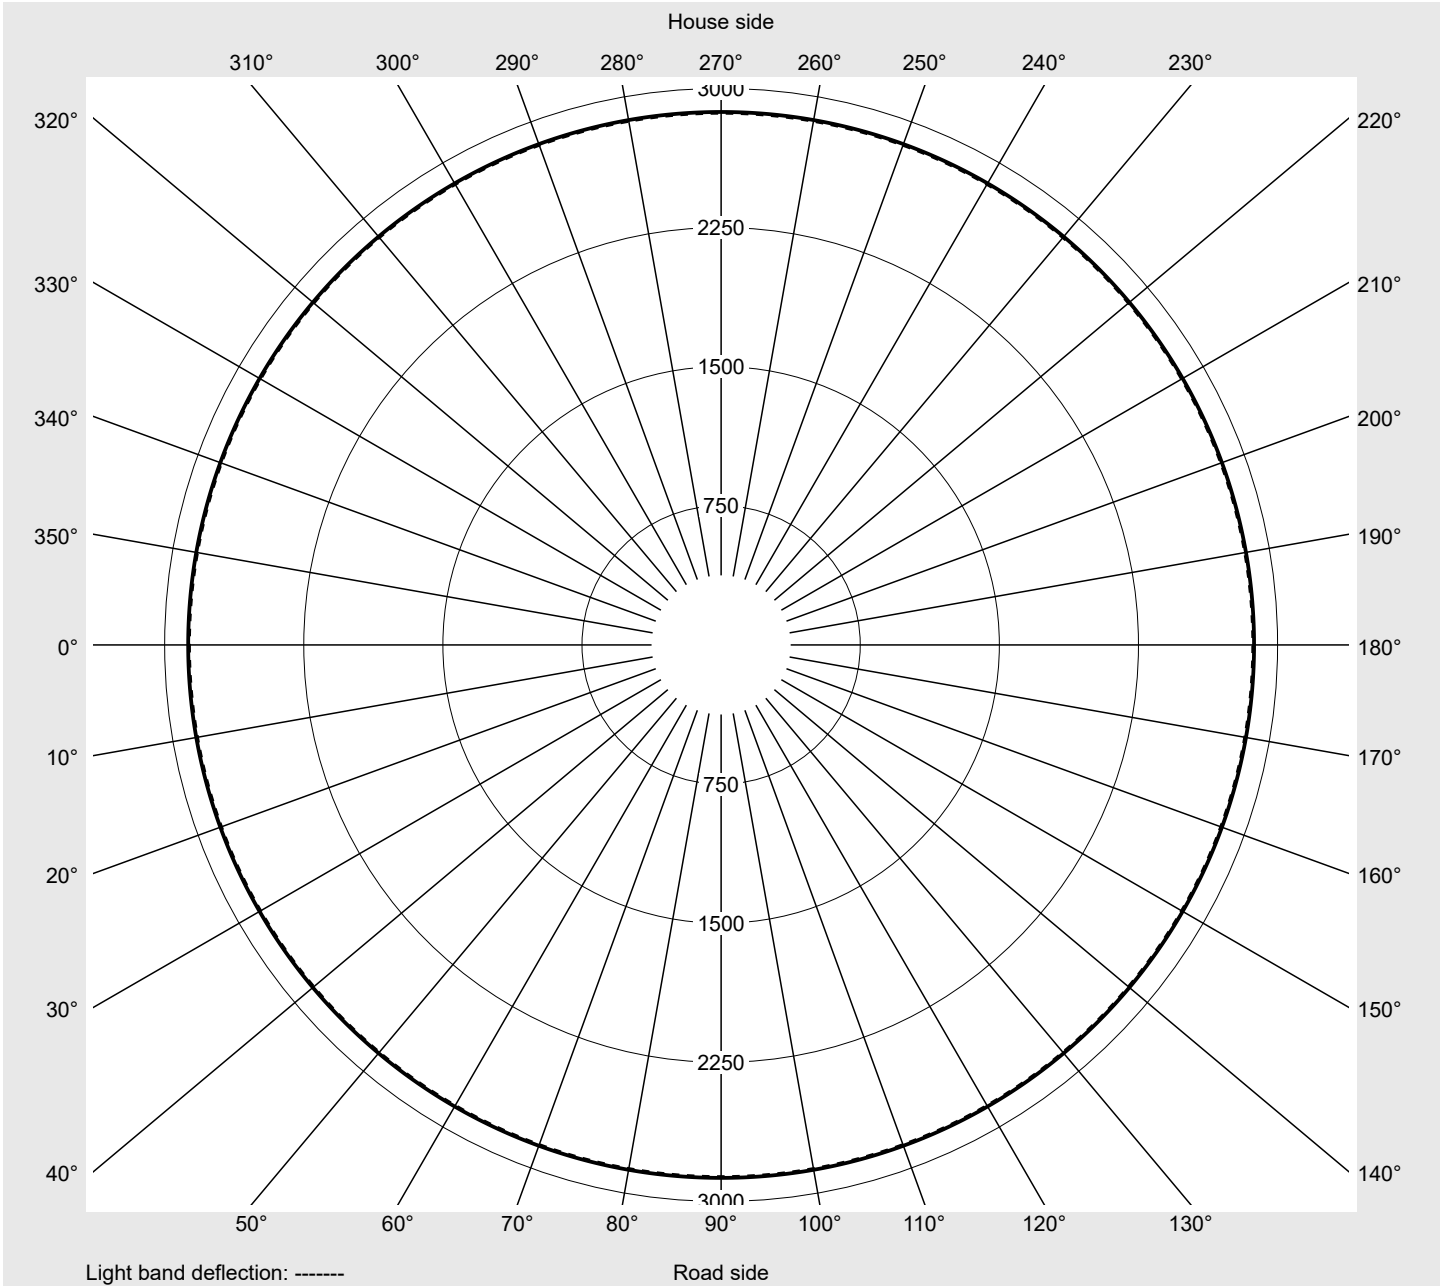

Photometric test report

Family
Floodlight FL21 midi

Order number: 5XA7782F5B1A
EAN: 4058352854884

LP number
59238_96

Envelope curve in cd/klm KMK 2.5° ☐ KMK 0° ☐

Photometric test report

Family Floodlight FL21 midi	Order number: 5XA7782F5B1A EAN: 4058352854884	LP number 59238_96

Table of values for luminous intensities	Maximum luminous intensity

C-planes	0°	Phi-zone	Total Phi-zone
γ	Luminous intensity in cd/klm		Luminous flux in lm/klm
0,0°	2868.8	4.3	4.3
2,5°	2873.2	34.4	38.6
5,0°	2722.5	65.0	103.7
7,5°	2292.0	82.0	185.7
10,0°	1852.6	88.2	273.9
12,5°	1427.9	84.7	358.6
15,0°	1018.5	72.3	430.9
17,5°	552.2	45.5	476.4
20,0°	453.7	42.5	518.9
22,5°	454.7	47.7	566.6
25,0°	454.2	52.6	619.2
27,5°	400.1	50.6	669.9
30,0°	317.0	43.5	713.3
32,5°	178.5	26.3	739.6
35,0°	121.9	19.2	758.8
37,5°	96.3	16.1	774.9
40,0°	86.4	15.2	790.1
42,5°	78.8	14.6	804.7
45,0°	75.0	14.5	819.2
47,5°	74.2	15.0	834.2
50,0°	76.8	16.1	850.4
52,5°	82.1	17.9	868.2
55,0°	87.5	19.7	887.9
57,5°	89.5	20.7	908.6
60,0°	83.0	19.7	928.3
62,5°	67.2	16.3	944.6
65,0°	57.1	14.2	958.8
67,5°	43.9	11.1	969.9
70,0°	36.4	9.4	979.3
72,5°	27.1	7.1	986.4
75,0°	21.2	5.6	992.0
77,5°	13.7	3.7	995.6
80,0°	9.1	2.5	998.1
82,5°	4.7	1.3	999.4
85,0°	1.8	0.5	999.9
87,5°	0.5	0.1	1000.0
90,0°	0.0	0.0	1000.0