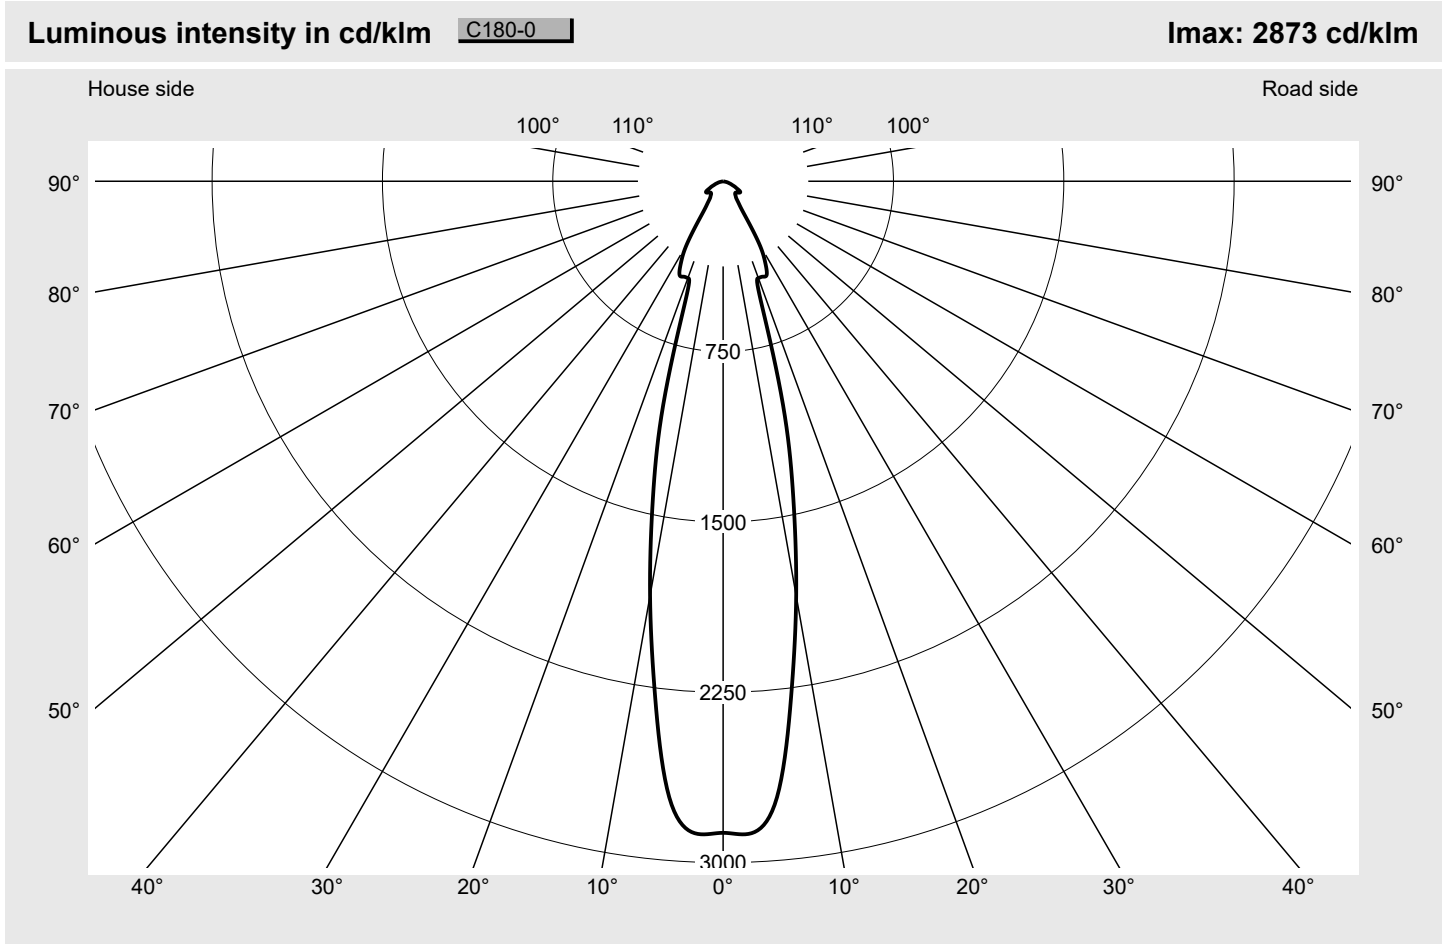

Photometric test report

Family Floodlight FL21 midi	Order number: 5XA7782F5B1A EAN: 4058352854884	LP number 59238_96
	Version mounting bracket Optic symmetric distribution RS12 Cover toughened safety glass Lamps LED 4000 K CRI ≥ 80 Controlgear ECG SITECO iQ Rated values Net luminous flux = 33220 lm Power consumption = 270.2 W Luminous efficacy = 122.9 lm/W	serial documentation 22.08.2023
		

Luminaire output ratios	
Eta	100.0%
Eta 0° - 90°	100.0%
Eta 90° - 180°	0.0%
Measurement conditions	
DIN EN 13032 and DIN 5032	

Luminous intensity class acc. to EN13201-2	
Class:	G6
Imax 70°	36.4
Imax 80°	9.1
Imax 90°	0.0
Imax >90°	0.0
Imax >95°	0.0

Photometric test report

Family
Floodlight FL21 midi

Order number: 5XA7782F5B1A
EAN: 4058352854884

LP number
59238_96

Envelope curve in cd/klm KMK 2.5° KMK 0°

Photometric test report

Family Floodlight FL21 midi	Order number: 5XA7782F5B1A EAN: 4058352854884	LP number 59238_96
---------------------------------------	--	------------------------------