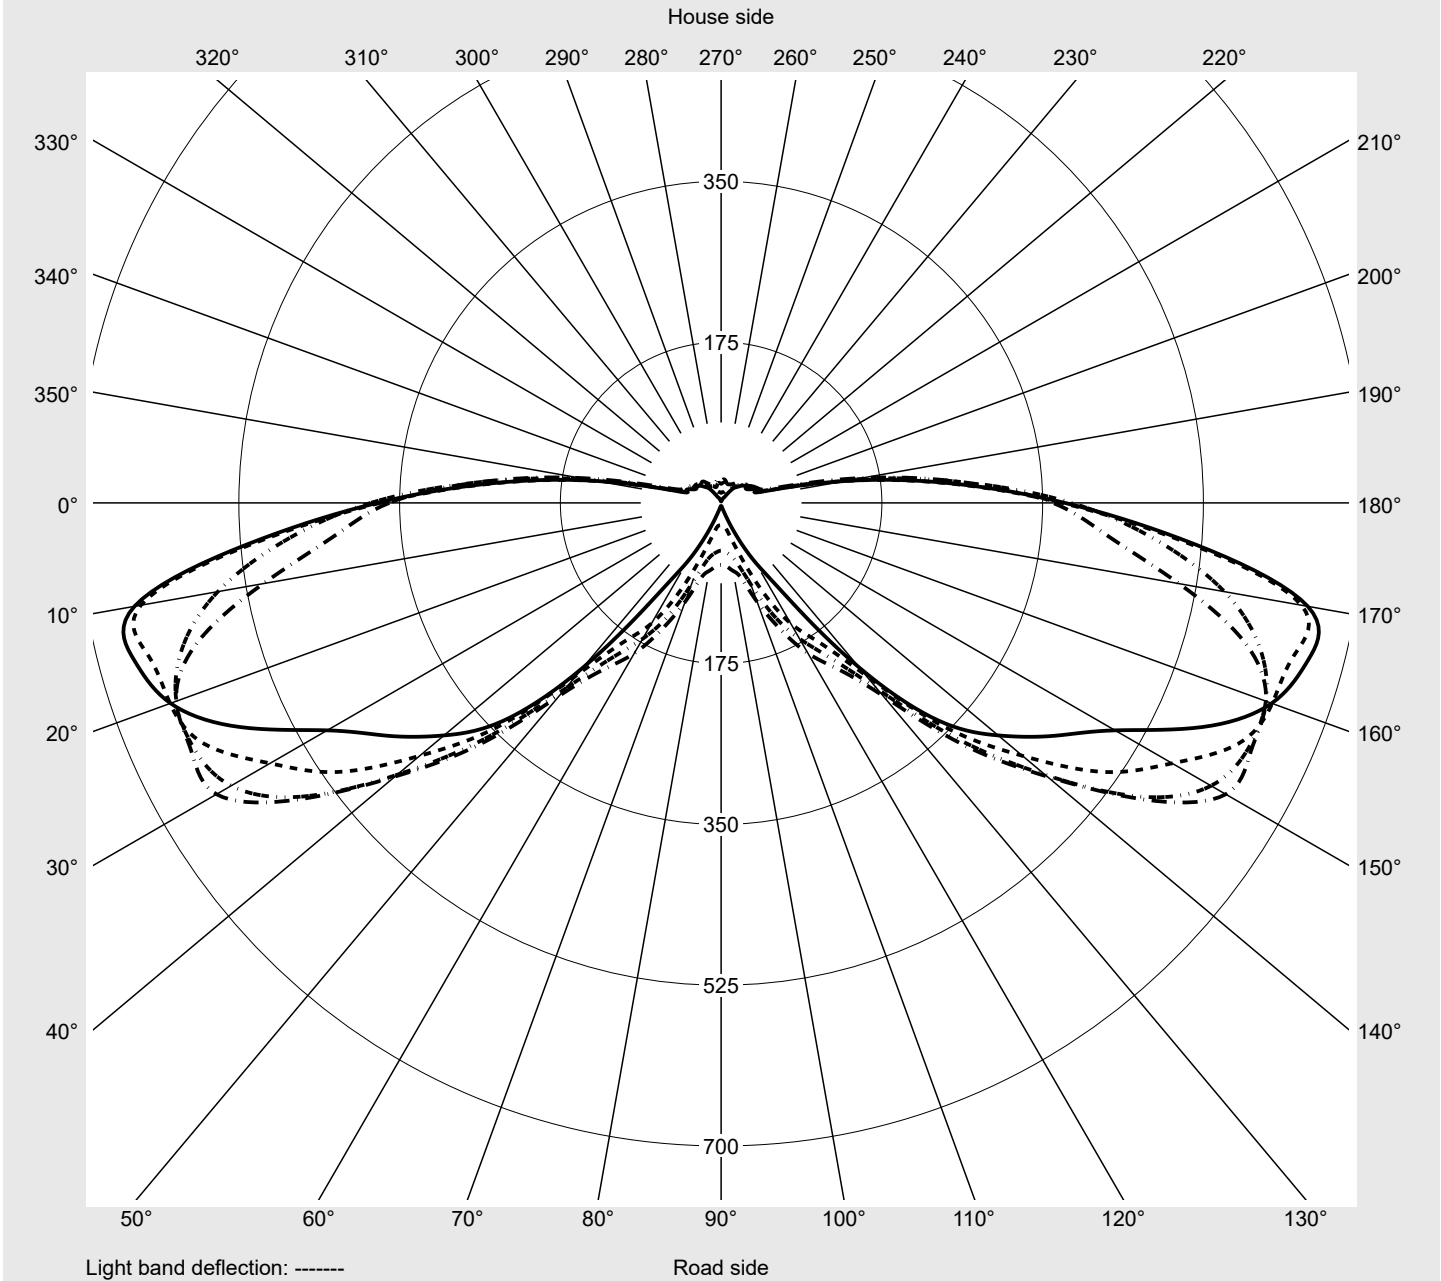

Photometric test report

Family Streetlight 11 micro LED	Order number: 5XC1M41F08CE EAN: 4058352557594	LP number 59453_5
	Version post-top or side-entry mounting Optic asymmetric, extreme wide distribution (ST1.0a) Cover transparent, PMMA Lamps LED 4000 K CRI ≥ 70 Controlgear ECG SITECO iQ Rated values Net luminous flux = 1890 lm Power consumption = 12.6 W Luminous efficacy = 150 lm/W	serial documentation 27.09.2023

Luminous intensity in cd/klm C180-0 C195-15 C200-20 C270-90 **Imax: 661 cd/klm**

Luminaire output ratios	
Eta	100.0%
Eta 0° - 90°	100.0%
Eta 90° - 180°	0.0%
Measurement conditions	
DIN EN 13032 and DIN 5032	

Luminous intensity class acc. to EN13201-2	
Class:	G1
Imax 70°	645.0
Imax 80°	167.3
Imax 90°	0.0
Imax >90°	0.0
Imax >95°	0.0

Photometric test report

Family Streetlight 11 micro LED	Order number: 5XC1M41F08CE EAN: 4058352557594	LP number 59453_5
---	--	-----------------------------

Envelope curve in cd/klm **KMK 72.5°** **KMK 70°** **KMK 67.5°** **KMK 65°**

Photometric test report

Family Streetlight 11 micro LED	Order number: 5XC1M41F08CE EAN: 4058352557594	LP number 59453_5
Table of values for luminous intensities		Maximum luminous intensity