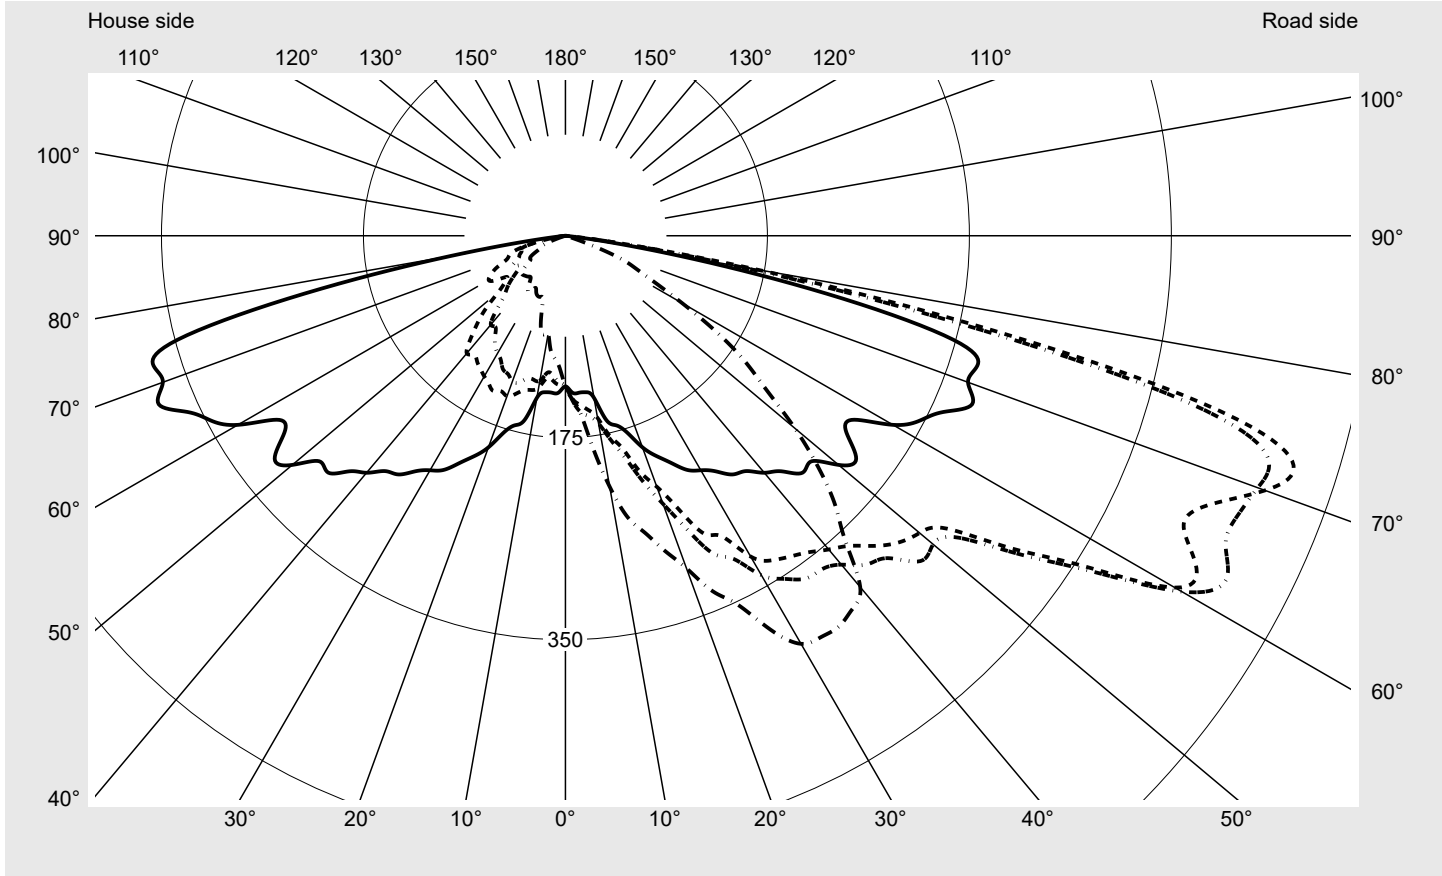

Photometric test report

Family Streetlight 11 micro LED	Order number: 5XC1M41F08CE EAN: 4058352557594	LP number 59453_5
	Version post-top or side-entry mounting Optic asymmetric, extreme wide distribution (ST1.0a) Cover transparent, PMMA Lamps LED 4000 K CRI ≥ 70 Controlgear ECG SITECO iQ Rated values Net luminous flux = 1890 lm Power consumption = 12.6 W Luminous efficacy = 150 lm/W	serial documentation 27.09.2023

Luminous intensity in cd/klm C180-0 C195-15 C200-20 C270-90 **Imax: 661 cd/klm**

Luminaire output ratios	
Eta	100.0%
Eta 0° - 90°	100.0%
Eta 90° - 180°	0.0%
Measurement conditions	
DIN EN 13032 and DIN 5032	

Luminous intensity class acc. to EN13201-2	
Class:	G1
Imax 70°	645.0
Imax 80°	167.3
Imax 90°	0.0
Imax >90°	0.0
Imax >95°	0.0

Photometric test report

Family Streetlight 11 micro LED	Order number: 5XC1M41F08CE EAN: 4058352557594	LP number 59453_5
---	--	-----------------------------

Envelope curve in cd/klm **KMK 72.5°** **KMK 70°** **KMK 67.5°** **KMK 65°**

Photometric test report

Family Streetlight 11 micro LED	Order number: 5XC1M41F08CE EAN: 4058352557594	LP number 59453_5
Table of values for luminous intensities		Maximum luminous intensity