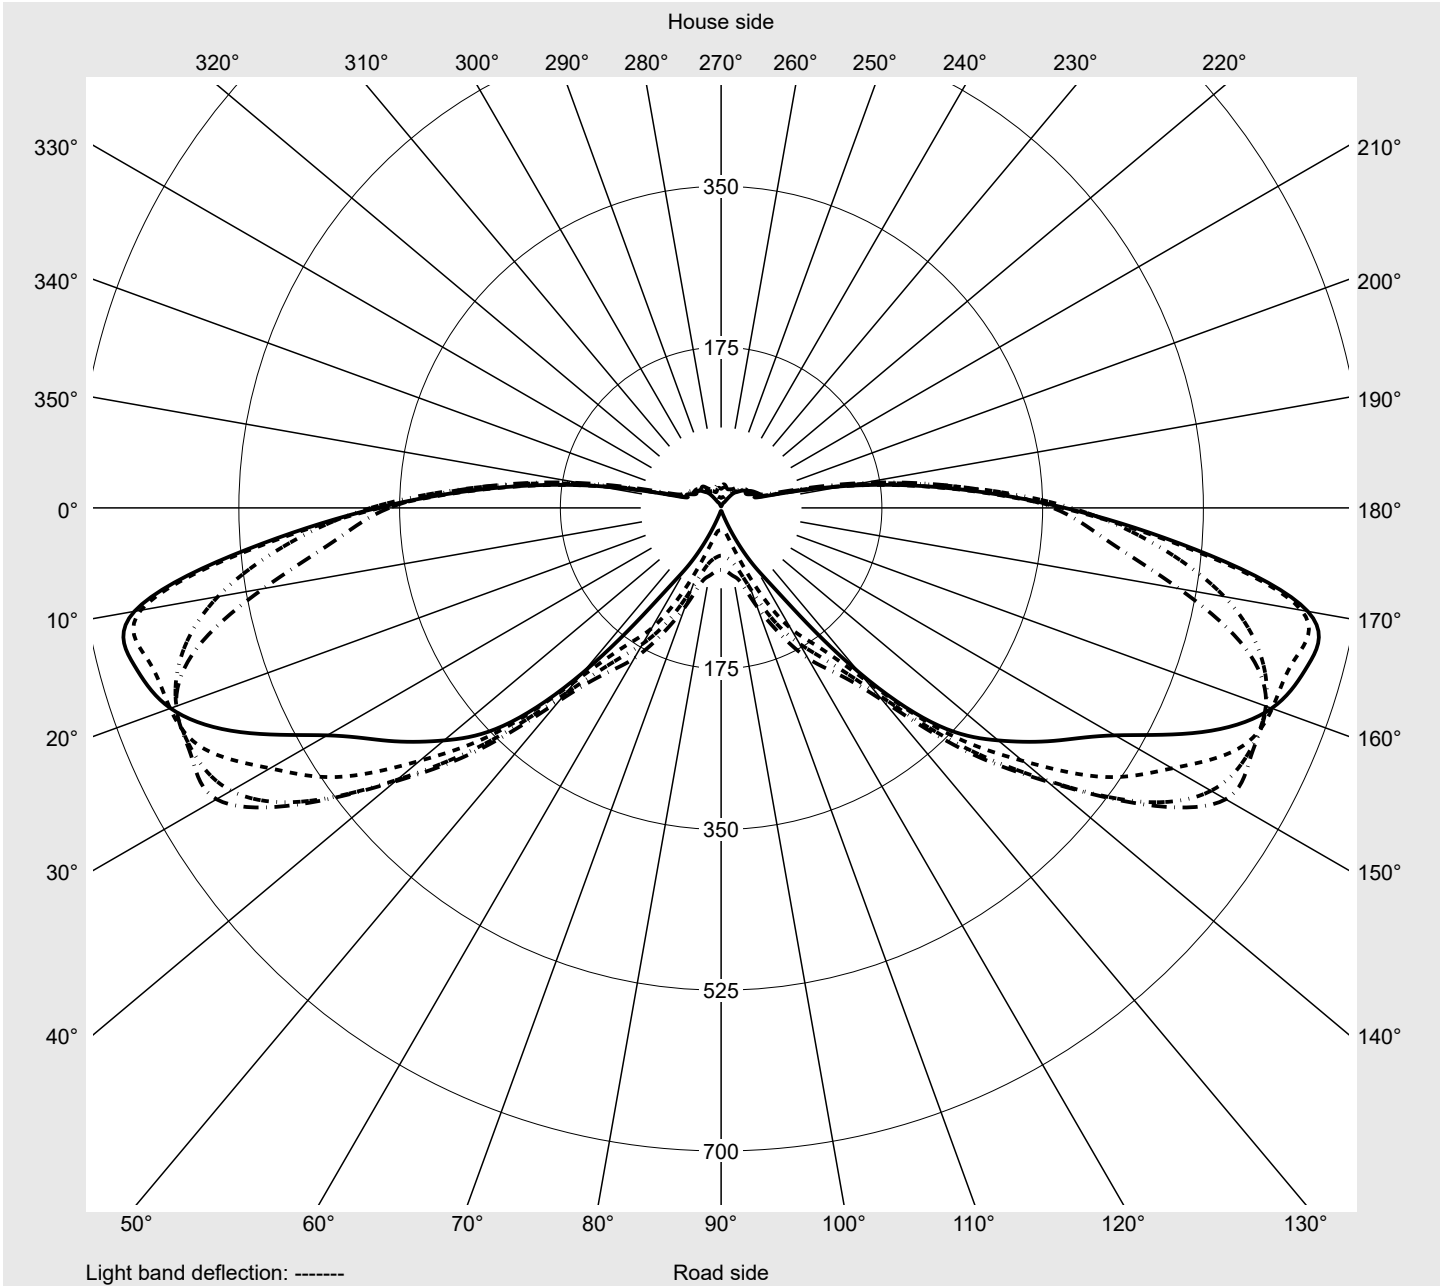

Photometric test report

Family
Streetlight 11 micro LED

Order number: 5XC1M51Y08CE
EAN: 4058352918678

LP number
59453_35

Version post-top or side-entry mounting, Smart Interface up/down
Optic asymmetric, extreme wide distribution (ST1.0a)
Cover transparent, PMMA
Lamps LED 3000 K | CRI ≥ 70
Controlgear EVG SITECO iQ - Smart Interface
Rated values Net luminous flux = 1820 lm
Power consumption = 12.3 W
Luminous efficacy = 148 lm/W

Luminaire output ratios

Eta	100.0%
Eta 0° - 90°	100.0%
Eta 90° - 180°	0.0%

Luminous intensity class acc. to EN13201-2

Class:	G1
Imax 70°	645.0
Imax 80°	167.3
Imax 90°	0.0
Imax >90°	0.0
Imax >95°	0.0

Measurement conditions

DIN EN 13032 and DIN 5032

Photometric test report

Family Streetlight 11 micro LED	Order number: 5XC1M51Y08CE EAN: 4058352918678	LP number 59453_35
---	--	------------------------------

Envelope curve in cd/klm **KMK 72.5°** **KMK 70°** **KMK 67.5°** **KMK 65°** **siteco**