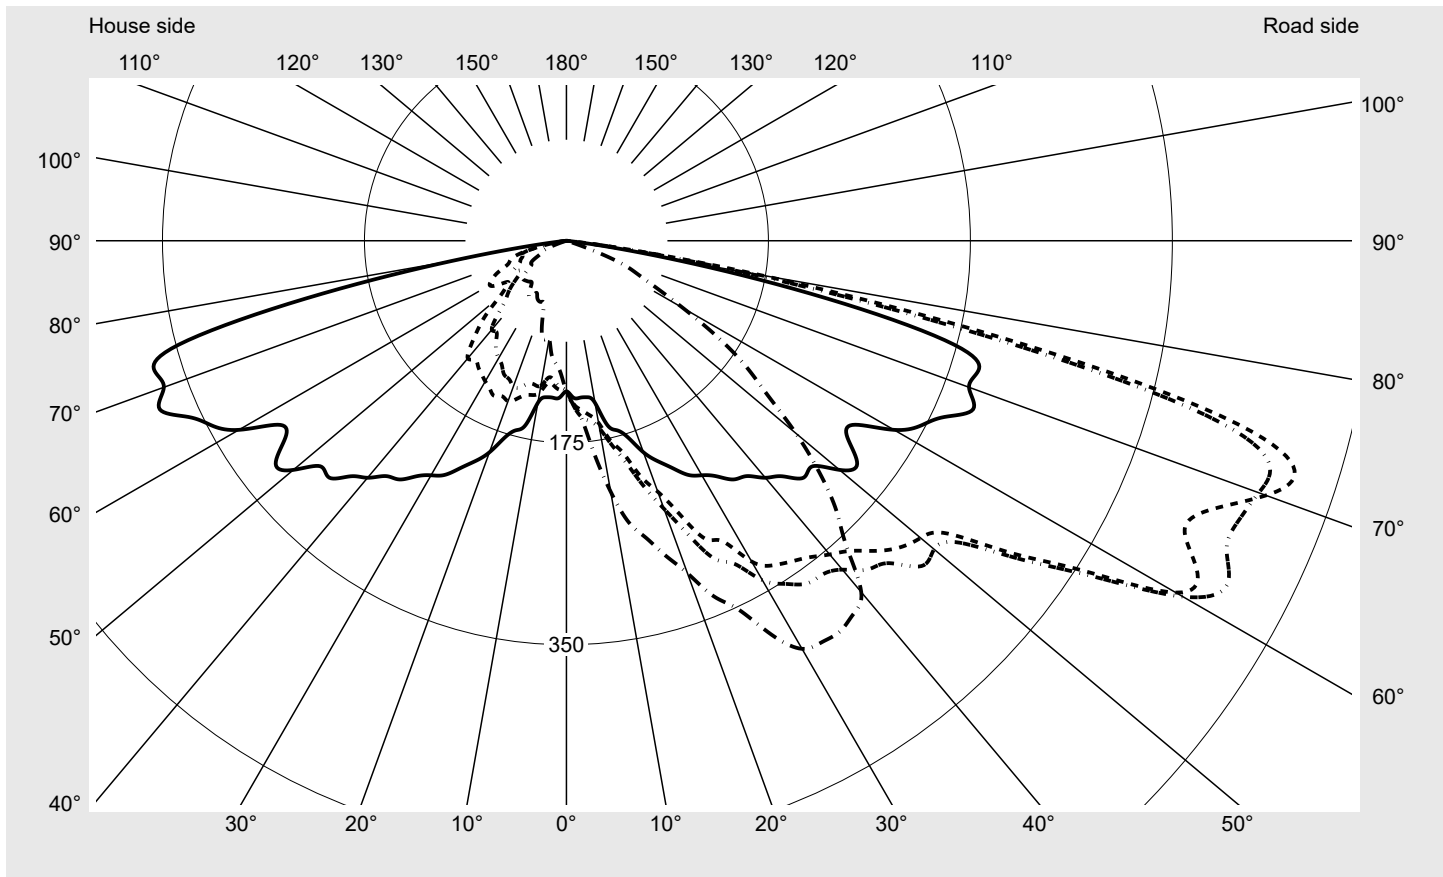

Photometric test report

Family
Streetlight 11 micro LED

Order number: 5XC1M51Y08CE
EAN: 4058352918678

LP number
59453_35

Version post-top or side-entry mounting, Smart Interface up/down
Optic asymmetric, extreme wide distribution (ST1.0a)
Cover transparent, PMMA
Lamps LED 3000 K | CRI ≥ 70
Controlgear EVG SITECO iQ - Smart Interface
Rated values Net luminous flux = 1820 lm
Power consumption = 12.3 W
Luminous efficacy = 148 lm/W

Luminaire output ratios

Eta	100.0%
Eta 0° - 90°	100.0%
Eta 90° - 180°	0.0%

Luminous intensity class acc. to EN13201-2

Class:	G1
Imax 70°	645.0
Imax 80°	167.3
Imax 90°	0.0
Imax >90°	0.0
Imax >95°	0.0

Measurement conditions

DIN EN 13032 and DIN 5032

Photometric test report

Family Streetlight 11 micro LED	Order number: 5XC1M51Y08CE EAN: 4058352918678	LP number 59453_35
---	--	------------------------------

Envelope curve in cd/klm **KMK 72.5°** **KMK 70°** **KMK 67.5°** **KMK 65°** **siteco**