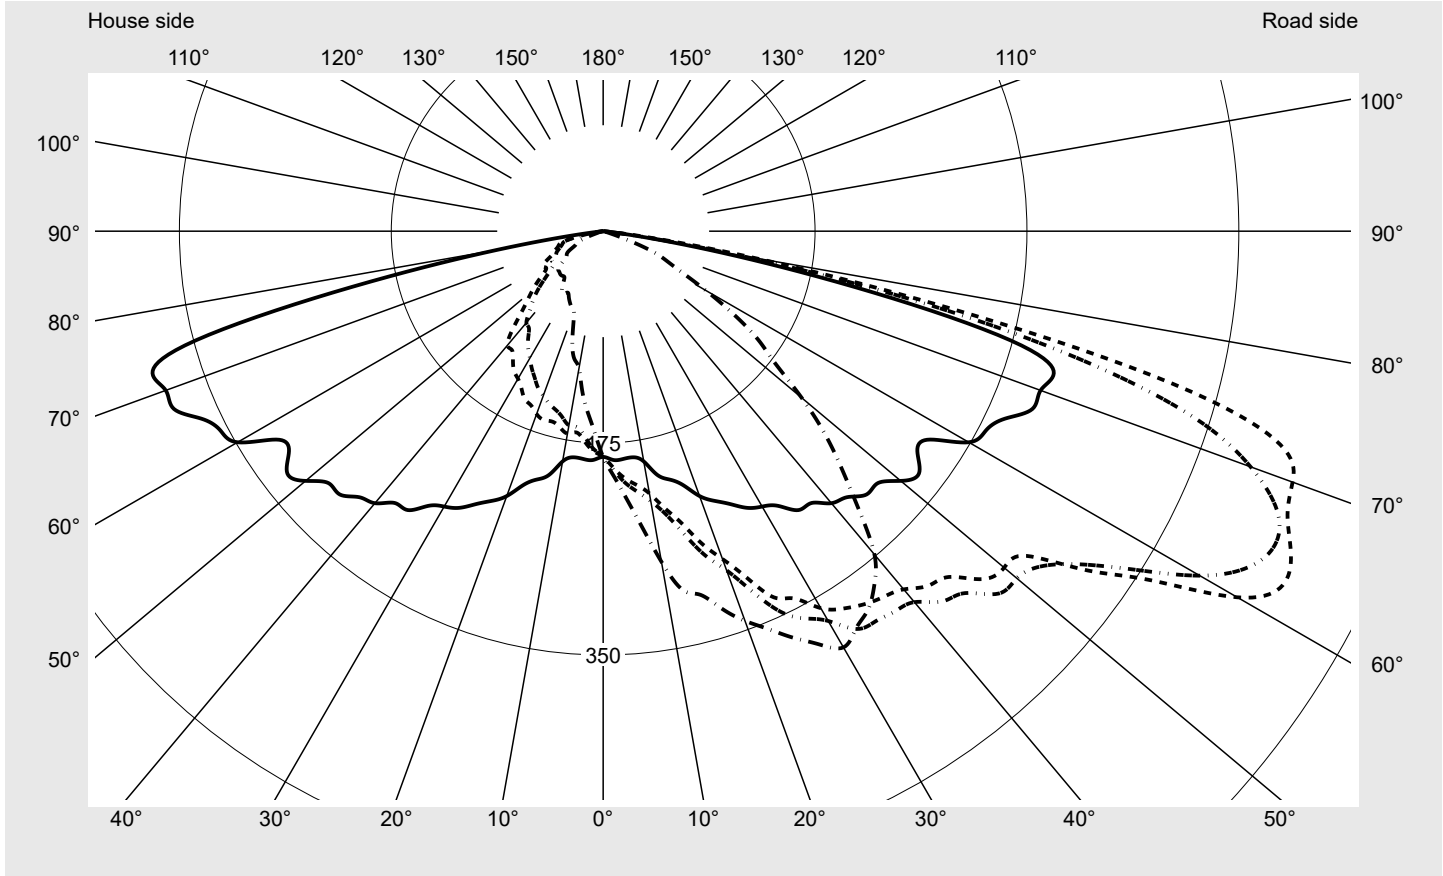

Photometric test report

Family Streetlight 11 mini LED	Order number: 5XC2J51G08GE EAN: 4058352991350	LP number 59351_24
	Version post-top or side-entry mounting Optic asymmetric, extremely wide distribution with an additional rear light component (ST1.0ST0.5) Cover transparent, PMMA Lamps LED 3000 K CRI ≥ 70 Controlgear ECG SITECO iQ - DALI2 Rated values Net luminous flux = 3480 lm Power consumption = 22.7 W Luminous efficacy = 153.3 lm/W	serial documentation 28.09.2023

Luminous intensity in cd/klm C180-0 C200-20 C205-25 C270-90 **Imax: 633 cd/klm**

Luminaire output ratios

Eta	100.0%
Eta 0° - 90°	100.0%
Eta 90° - 180°	0.0%

Luminous intensity class acc. to EN13201-2

Class:	G2
Imax 70°	629.2
Imax 80°	139.7
Imax 90°	0.0
Imax >90°	0.0
Imax >95°	0.0

Measurement conditions

DIN EN 13032 and DIN 5032

Photometric test report

Family Streetlight 11 mini LED	Order number: 5XC2J51G08GE EAN: 4058352991350	LP number 59351_24
--	--	------------------------------

Envelope curve in cd/klm **KMK 62.5°** **KMK 60°** **KMK 57.5°** **KMK 55°** **siteco**

Photometric test report

Family Streetlight 11 mini LED	Order number: 5XC2J51G08GE EAN: 4058352991350	LP number 59351_24
---	--	-------------------------------------