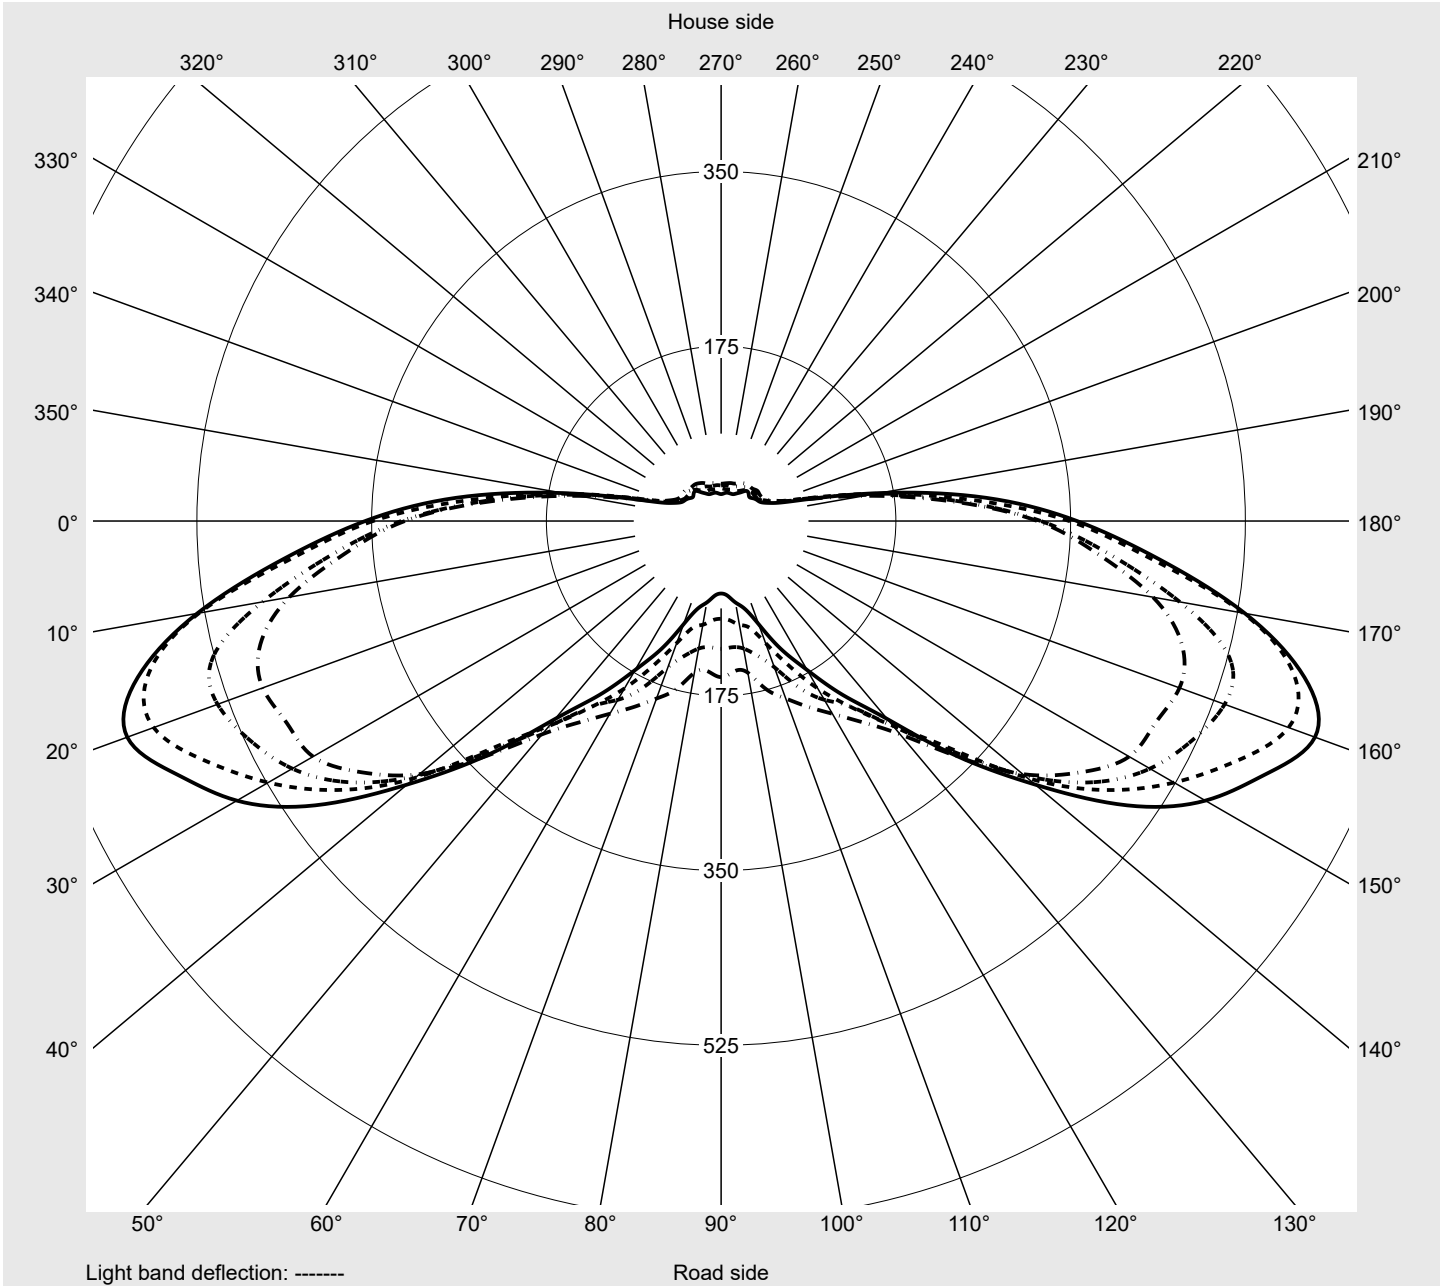

Photometric test report

Family Streetlight 11 mini LED	Order number: 5XC2J51G08GE EAN: 4058352991350	LP number 59351_24
	Version post-top or side-entry mounting Optic asymmetric, extremely wide distribution with an additional rear light component (ST1.0ST0.5) Cover transparent, PMMA Lamps LED 3000 K CRI ≥ 70 Controlgear ECG SITECO iQ - DALI2 Rated values Net luminous flux = 3480 lm Power consumption = 22.7 W Luminous efficacy = 153.3 lm/W	serial documentation 28.09.2023

Luminous intensity in cd/klm C180-0 C200-20 C205-25 C270-90 **Imax: 633 cd/klm**

Luminaire output ratios

Eta	100.0%
Eta 0° - 90°	100.0%
Eta 90° - 180°	0.0%

Luminous intensity class acc. to EN13201-2

Class:	G2
Imax 70°	629.2
Imax 80°	139.7
Imax 90°	0.0
Imax >90°	0.0
Imax >95°	0.0

Measurement conditions

DIN EN 13032 and DIN 5032

Photometric test report

Family Streetlight 11 mini LED	Order number: 5XC2J51G08GE EAN: 4058352991350	LP number 59351_24
--	--	------------------------------

Envelope curve in cd/klm **KMK 62.5°** **KMK 60°** **KMK 57.5°** **KMK 55°** **siteco**

Photometric test report

Family Streetlight 11 mini LED	Order number: 5XC2J51G08GE EAN: 4058352991350	LP number 59351_24
---	--	-------------------------------------