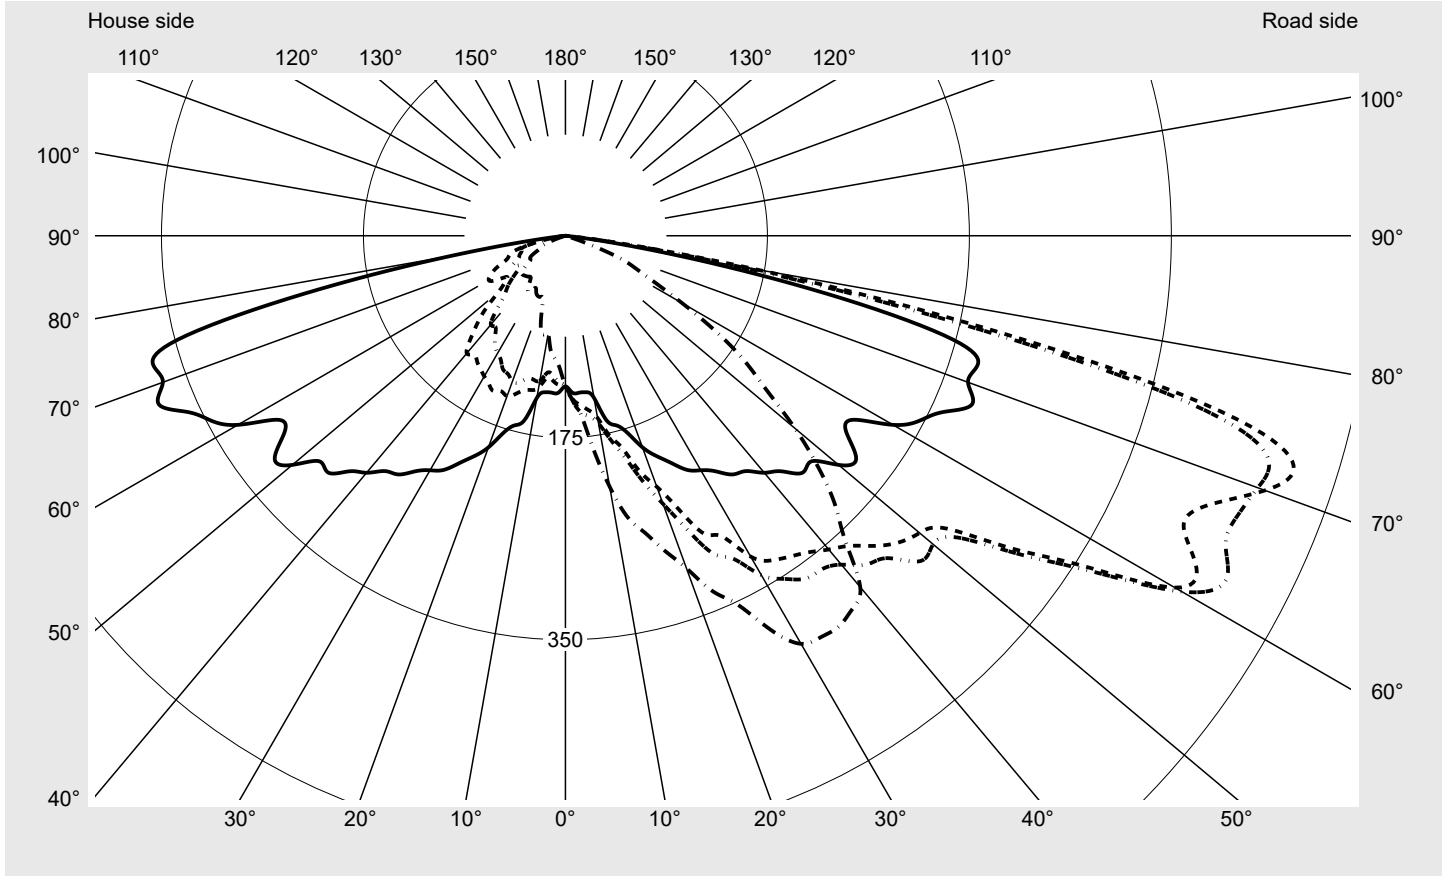

Photometric test report

Family Streetlight 11 midi LED	Order number: 5XC3M41F08LE EAN: 4058352559390	LP number 59453_163
	Version post-top or side-entry mounting Optic asymmetric, extreme wide distribution (ST1.0a) Cover transparent, PMMA Lamps LED 4000 K CRI ≥ 70 Controlgear ECG SITECO iQ Rated values Net luminous flux = 9290 lm Power consumption = 60.4 W Luminous efficacy = 153.8 lm/W	serial documentation 28.09.2023

Luminous intensity in cd/klm C180-0 C195-15 C200-20 C270-90 **Imax: 661 cd/klm**

Luminaire output ratios	
Eta	100.0%
Eta 0° - 90°	100.0%
Eta 90° - 180°	0.0%

Luminous intensity class acc. to EN13201-2	
Class:	G1
Imax 70°	645.0
Imax 80°	167.3
Imax 90°	0.0
Imax >90°	0.0
Imax >95°	0.0

Envelope curve in cd/klm **KMK 72.5°** **KMK 70°** **KMK 67.5°** **KMK 65°** **siteco**

Photometric test report

Family Streetlight 11 midi LED	Order number: 5XC3M41F08LE EAN: 4058352559390	LP number 59453_163
Table of values for luminous intensities		Maximum luminous intensity