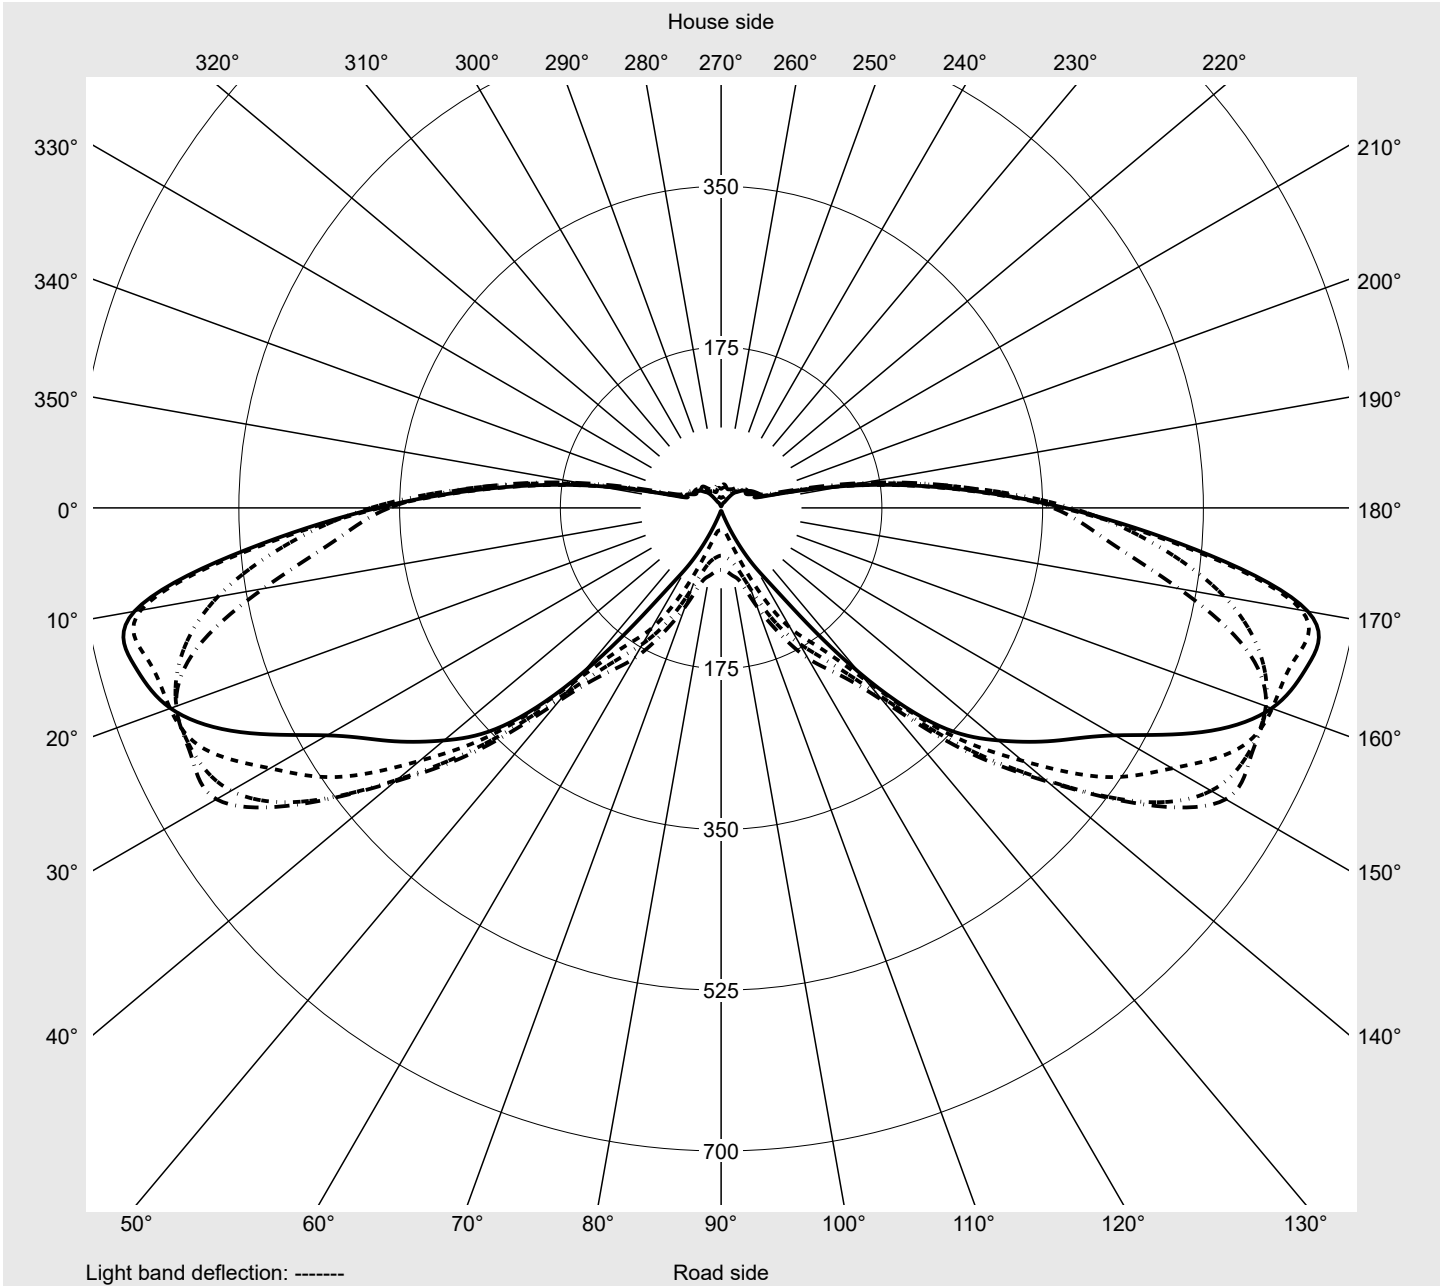

Photometric test report

Family Streetlight 11 midi LED	Order number: 5XC3M41F08LE EAN: 4058352559390	LP number 59453_163
	Version post-top or side-entry mounting Optic asymmetric, extreme wide distribution (ST1.0a) Cover transparent, PMMA Lamps LED 4000 K CRI ≥ 70 Controlgear ECG SITECO iQ Rated values Net luminous flux = 9290 lm Power consumption = 60.4 W Luminous efficacy = 153.8 lm/W	serial documentation 28.09.2023

Luminous intensity in cd/klm C180-0 C195-15 C200-20 C270-90 **Imax: 661 cd/klm**

Luminaire output ratios	
Eta	100.0%
Eta 0° - 90°	100.0%
Eta 90° - 180°	0.0%

Luminous intensity class acc. to EN13201-2	
Class:	G1
Imax 70°	645.0
Imax 80°	167.3
Imax 90°	0.0
Imax >90°	0.0
Imax >95°	0.0

Measurement conditions
DIN EN 13032 and DIN 5032

Photometric test report

Family Streetlight 11 midi LED	Order number: 5XC3M41F08LE EAN: 4058352559390	LP number 59453_163
--	--	-------------------------------

Envelope curve in cd/klm **KMK 72.5°** **KMK 70°** **KMK 67.5°** **KMK 65°** **siteco**

Photometric test report

Family Streetlight 11 midi LED	Order number: 5XC3M41F08LE EAN: 4058352559390	LP number 59453_163
Table of values for luminous intensities		Maximum luminous intensity