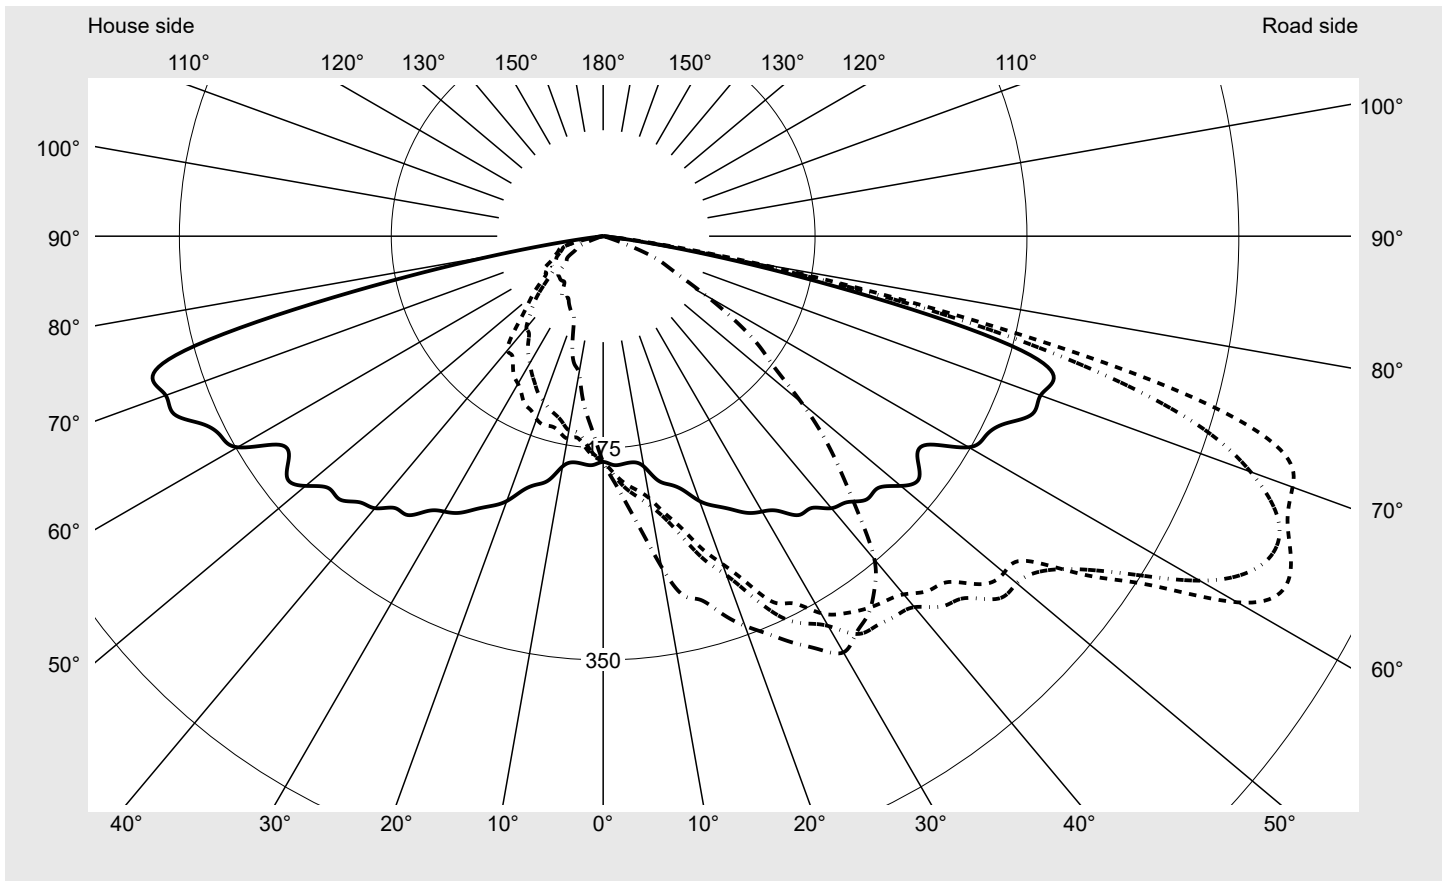

Photometric test report

Family Streetlight 11 mini LED	Order number: 5XC2J51G08HE EAN: 4058352991374	LP number 59351_101
	Version post-top or side-entry mounting Optic asymmetric, extremely wide distribution with an additional rear light component (ST1.0ST0.5) Cover transparent, PMMA Lamps LED 3000 K CRI ≥ 70 Controlgear ECG SITECO iQ - DALI2 Rated values Net luminous flux = 8240 lm Power consumption = 58.6 W Luminous efficacy = 140.6 lm/W	serial documentation 13.11.2023

Luminous intensity in cd/klm C180-0 C200-20 C205-25 C270-90 **Imax: 633 cd/klm**

Luminaire output ratios

Eta	100.0%
Eta 0° - 90°	100.0%
Eta 90° - 180°	0.0%

Luminous intensity class acc. to EN13201-2

Class:	G2
Imax 70°	629.2
Imax 80°	139.7
Imax 90°	0.0
Imax >90°	0.0
Imax >95°	0.0

Measurement conditions

DIN EN 13032 and DIN 5032

Photometric test report

Family Streetlight 11 mini LED	Order number: 5XC2J51G08HE EAN: 4058352991374	LP number 59351_101
--	--	-------------------------------

Envelope curve in cd/klm **KMK 62.5°** **KMK 60°** **KMK 57.5°** **KMK 55°** **siteco**

Photometric test report

Family Streetlight 11 mini LED	Order number: 5XC2J51G08HE EAN: 4058352991374	LP number 59351_101
Table of values for luminous intensities		Maximum luminous intensity