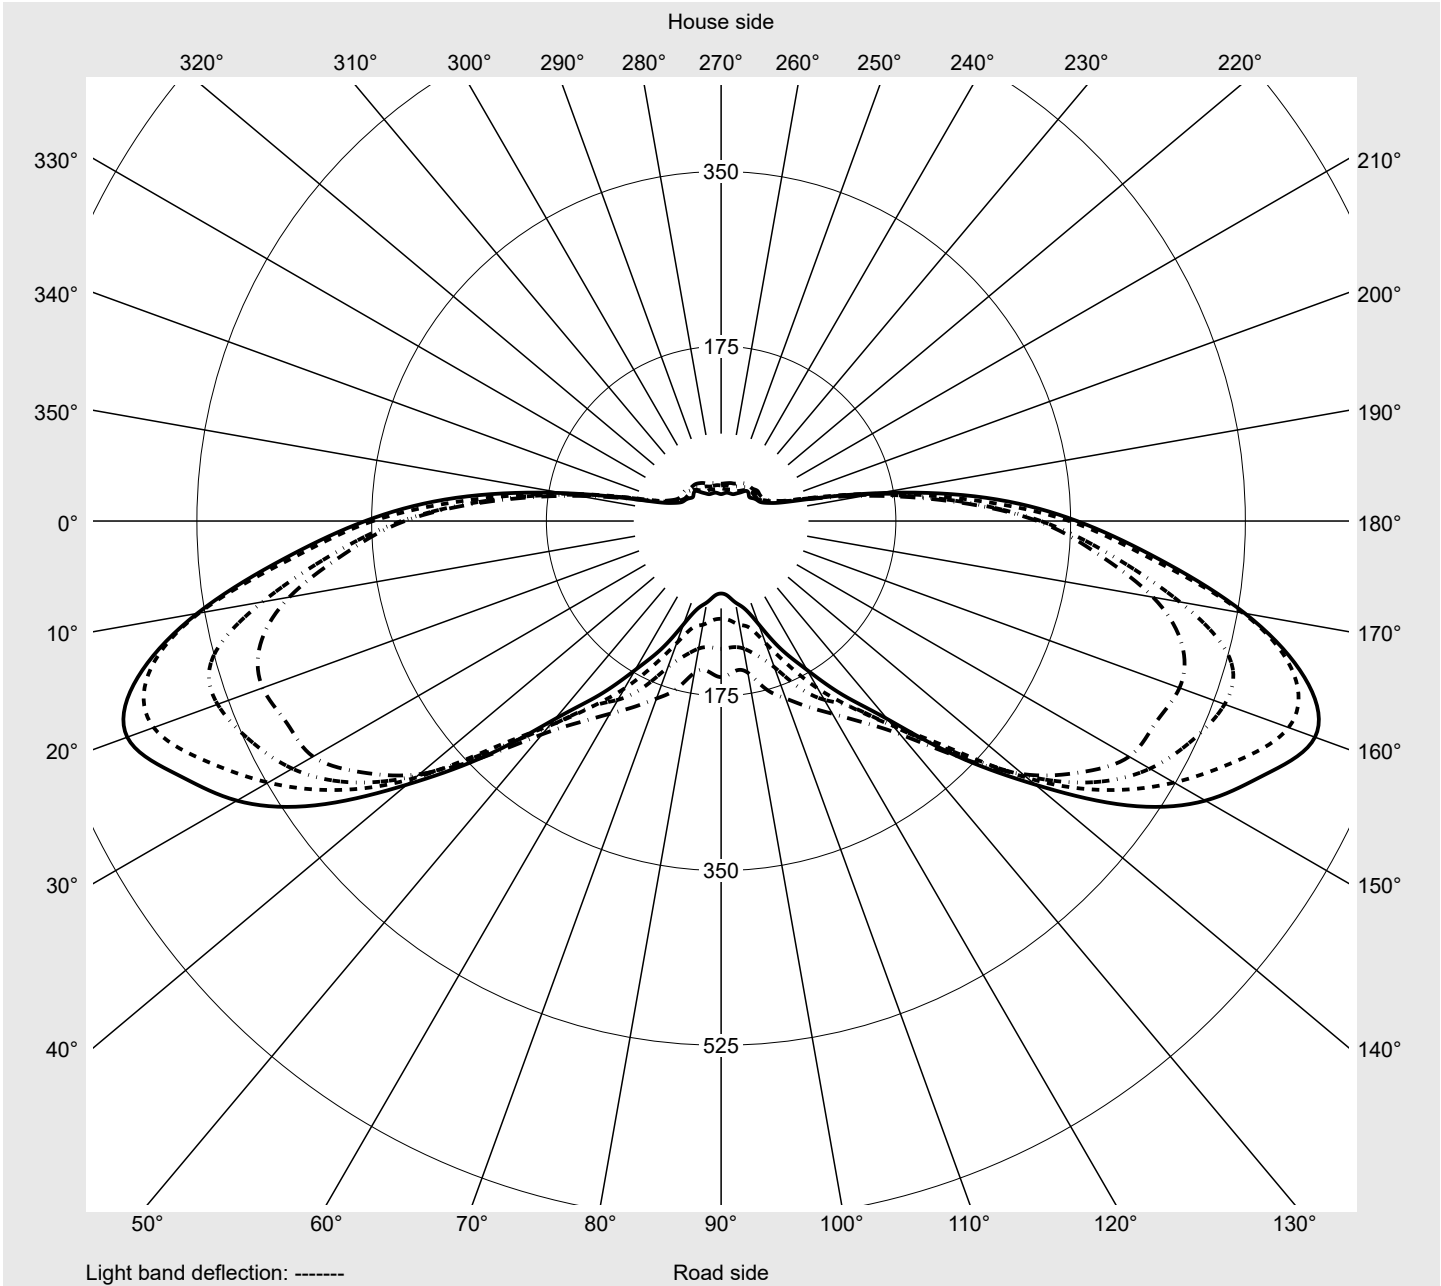

Photometric test report

Family Streetlight 11 mini LED	Order number: 5XC2J51G08HE EAN: 4058352991374	LP number 59351_101
	Version post-top or side-entry mounting Optic asymmetric, extremely wide distribution with an additional rear light component (ST1.0ST0.5) Cover transparent, PMMA Lamps LED 3000 K CRI ≥ 70 Controlgear ECG SITECO iQ - DALI2 Rated values Net luminous flux = 8240 lm Power consumption = 58.6 W Luminous efficacy = 140.6 lm/W	serial documentation 13.11.2023

Luminous intensity in cd/klm C180-0 C200-20 C205-25 C270-90 **Imax: 633 cd/klm**

Luminaire output ratios

Eta	100.0%
Eta 0° - 90°	100.0%
Eta 90° - 180°	0.0%

Luminous intensity class acc. to EN13201-2

Class:	G2
Imax 70°	629.2
Imax 80°	139.7
Imax 90°	0.0
Imax >90°	0.0
Imax >95°	0.0

Measurement conditions

DIN EN 13032 and DIN 5032

Photometric test report

Family Streetlight 11 mini LED	Order number: 5XC2J51G08HE EAN: 4058352991374	LP number 59351_101
--	--	-------------------------------

Envelope curve in cd/klm **KMK 62.5°** **KMK 60°** **KMK 57.5°** **KMK 55°** **siteco**

Photometric test report

Family Streetlight 11 mini LED	Order number: 5XC2J51G08HE EAN: 4058352991374	LP number 59351_101
Table of values for luminous intensities		Maximum luminous intensity