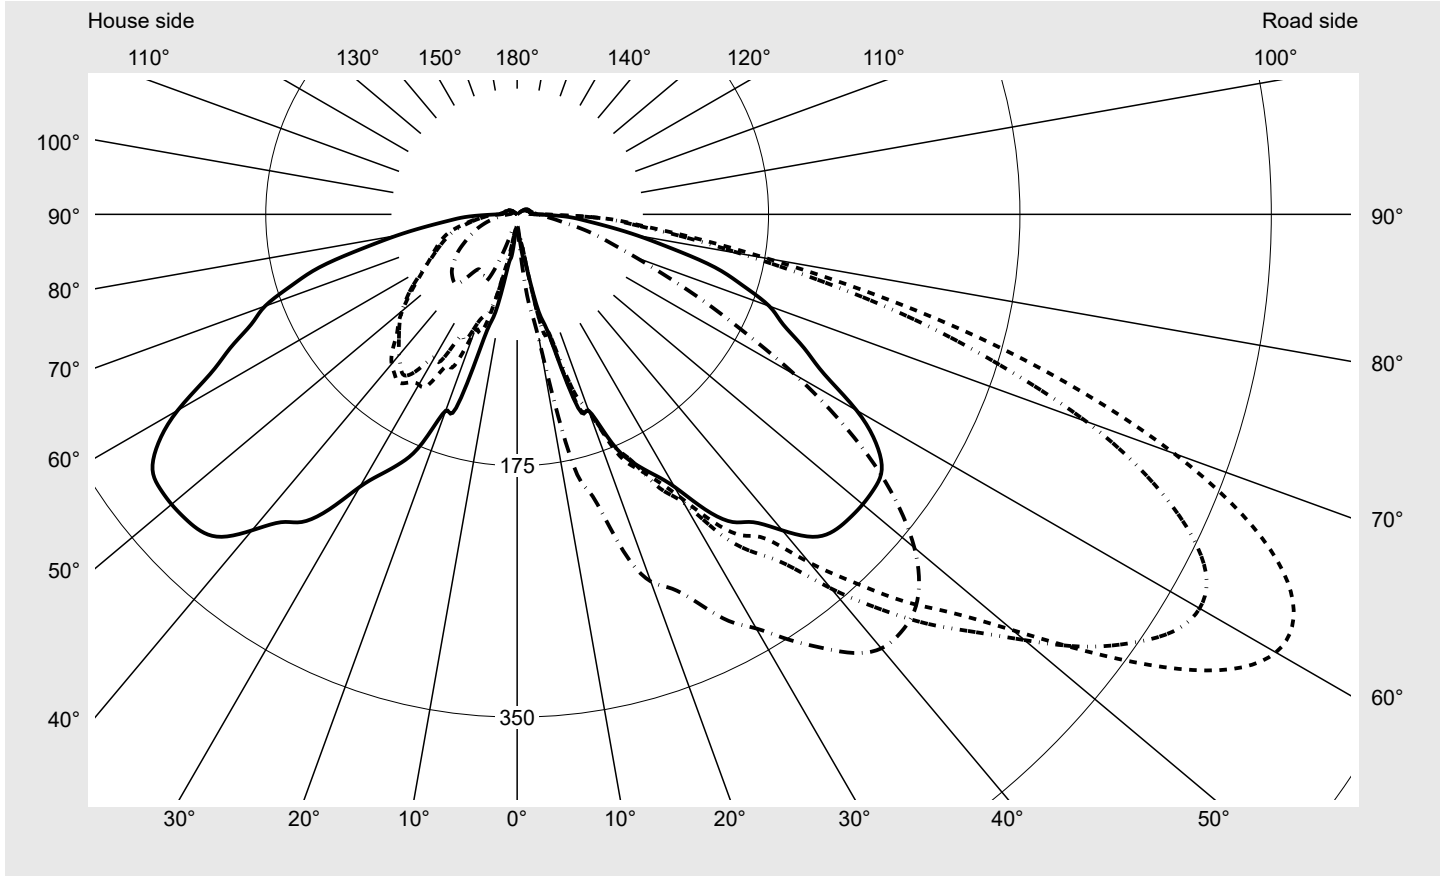

Photometric test report

Family CITY-LIGHT PLUS LED	Order number: 5XA5275EF14HP + 5XA54000XS EAN: 4058352835210 + 4050737730073	LP number 59107_78
	Version post-top- or mounting to wall arm, spreader element, structured Optic asymmetric, wide distribution (ST1.2a) Cover cover transparent, PMMA Lamps LED 3000 K CRI ≥ 70 Controlgear ECG SITECO iQ Rated values Net luminous flux = 4270 lm Power consumption = 33.6 W Luminous efficacy = 127.1 lm/W	serial documentation 25.01.2024

Luminous intensity in cd/klm
C180-0
C205-25
C210-30
C270-90
Imax: 610 cd/klm

Luminaire output ratios	
Eta	100.0%
Eta 0° - 90°	97.2%
Eta 90° - 180°	2.8%
Measurement conditions	
DIN EN 13032 and DIN 5032	