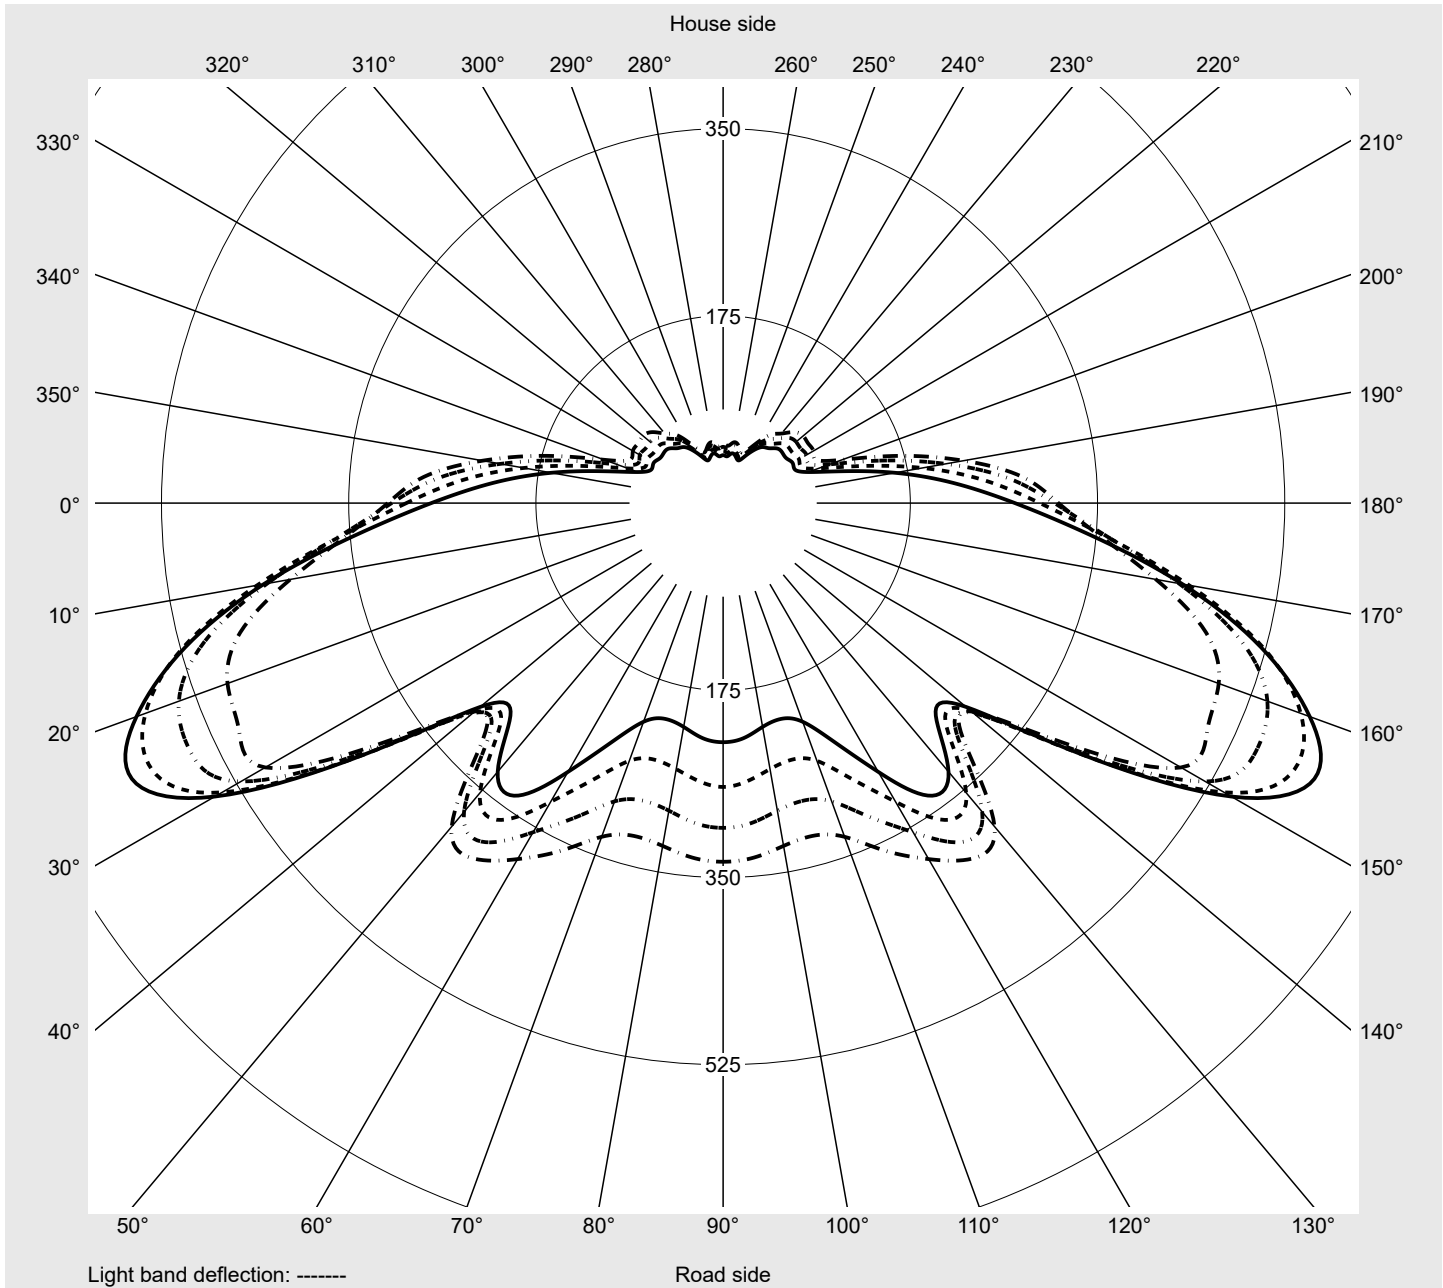

Photometric test report

Family CITY-LIGHT PLUS LED	Order number: 5XA5275EF14HP + 5XA54000XS EAN: 4058352835210 + 4050737730073	LP number 59107_78
	Version post-top- or mounting to wall arm, spreader element, structured Optic asymmetric, wide distribution (ST1.2a) Cover cover transparent, PMMA Lamps LED 3000 K CRI ≥ 70 Controlgear ECG SITECO iQ Rated values Net luminous flux = 4270 lm Power consumption = 33.6 W Luminous efficacy = 127.1 lm/W	serial documentation 25.01.2024

Luminous intensity in cd/klm
C180-0
C205-25
C210-30
C270-90
Imax: 610 cd/klm

Luminaire output ratios	
Eta	100.0%
Eta 0° - 90°	97.2%
Eta 90° - 180°	2.8%
Measurement conditions	
DIN EN 13032 and DIN 5032	

Luminous intensity class acc. to EN13201-2	
Class:	G1
Imax 70°	486.7
Imax 80°	176.6
Imax 90°	16.1
Imax >90°	12.6
Imax >95°	10.8

Photometric test report

Family CITY-LIGHT PLUS LED	Order number: 5XA5275EF14HP + 5XA54000XS EAN: 4058352835210 + 4050737730073	LP number 59107_78
---------------------------------------------	----------------------------------------------------------------------------------------------	-------------------------------------

Envelope curve in cd/klm **KMK 60°** **KMK 57.5°** **KMK 55°** **KMK 52.5°** **siteco**

Photometric test report

Family CITY-LIGHT PLUS LED	Order number: 5XA5275EF14HP + 5XA54000XS EAN: 4058352835210 + 4050737730073	LP number 59107_78
Table of values for luminous intensities		Maximum luminous intensity
siteco		