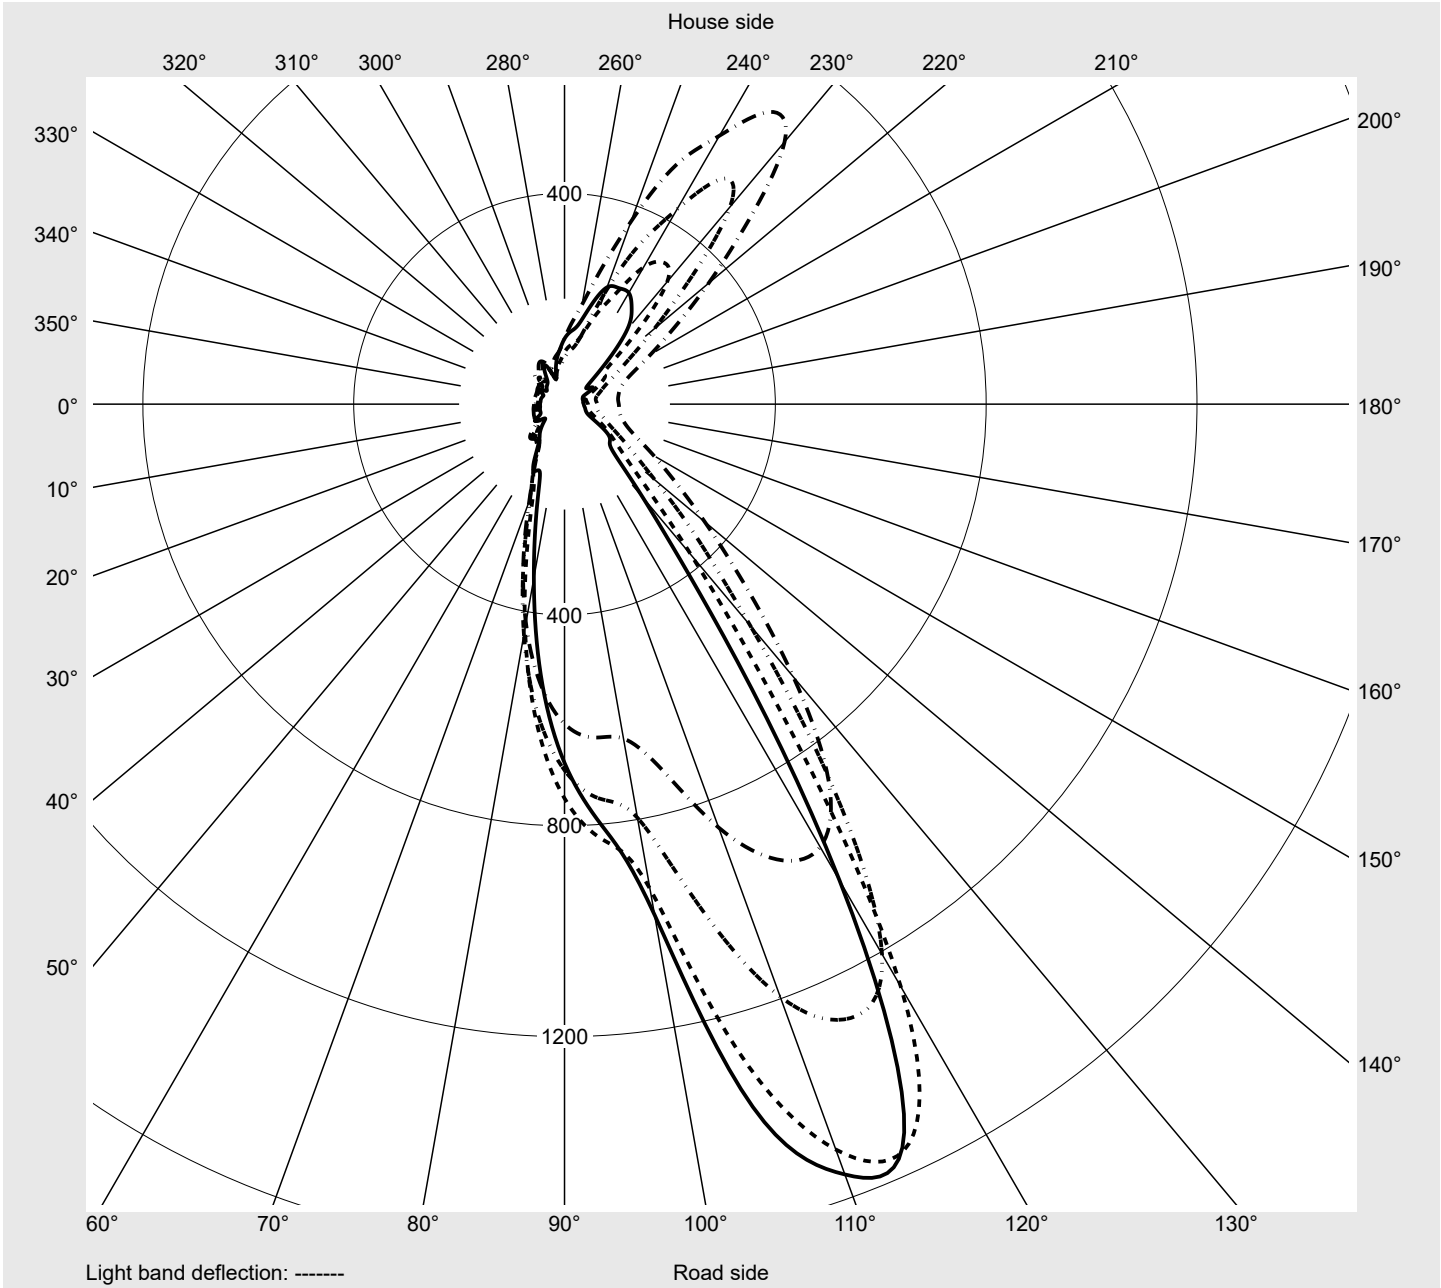

Photometric test report

Family Streetlight 21 midi LED	Order number: 5XE3F41G08MB EAN: 4058352729212	LP number 59559_50
	Version post-top or side-entry mounting Optic pedestrian crossing, asymmetric left distribution (PC-L) Cover toughened safety glass Lamps LED 4000 K CRI ≥ 70 Controlgear ECG SITECO iQ Rated values Net luminous flux = 19370 lm Power consumption = 146.7 W Luminous efficacy = 132 lm/W	serial documentation 07.02.2024

Luminaire output ratios	
Eta	100.0%
Eta 0° - 90°	100.0%
Eta 90° - 180°	0.0%
Measurement conditions	
DIN EN 13032 and DIN 5032	

Luminous intensity class acc. to EN13201-2	
Class:	G3
Imax 70°	818.0
Imax 80°	67.6
Imax 90°	0.0
Imax >90°	0.0
Imax >95°	0.0

Photometric test report

Family Streetlight 21 midi LED	Order number: 5XE3F41G08MB EAN: 4058352729212	LP number 59559_50
--	--	------------------------------

Envelope curve in cd/klm **KMK 60°** **KMK 57.5°** **KMK 55°** **KMK 52.5°** **siteco**