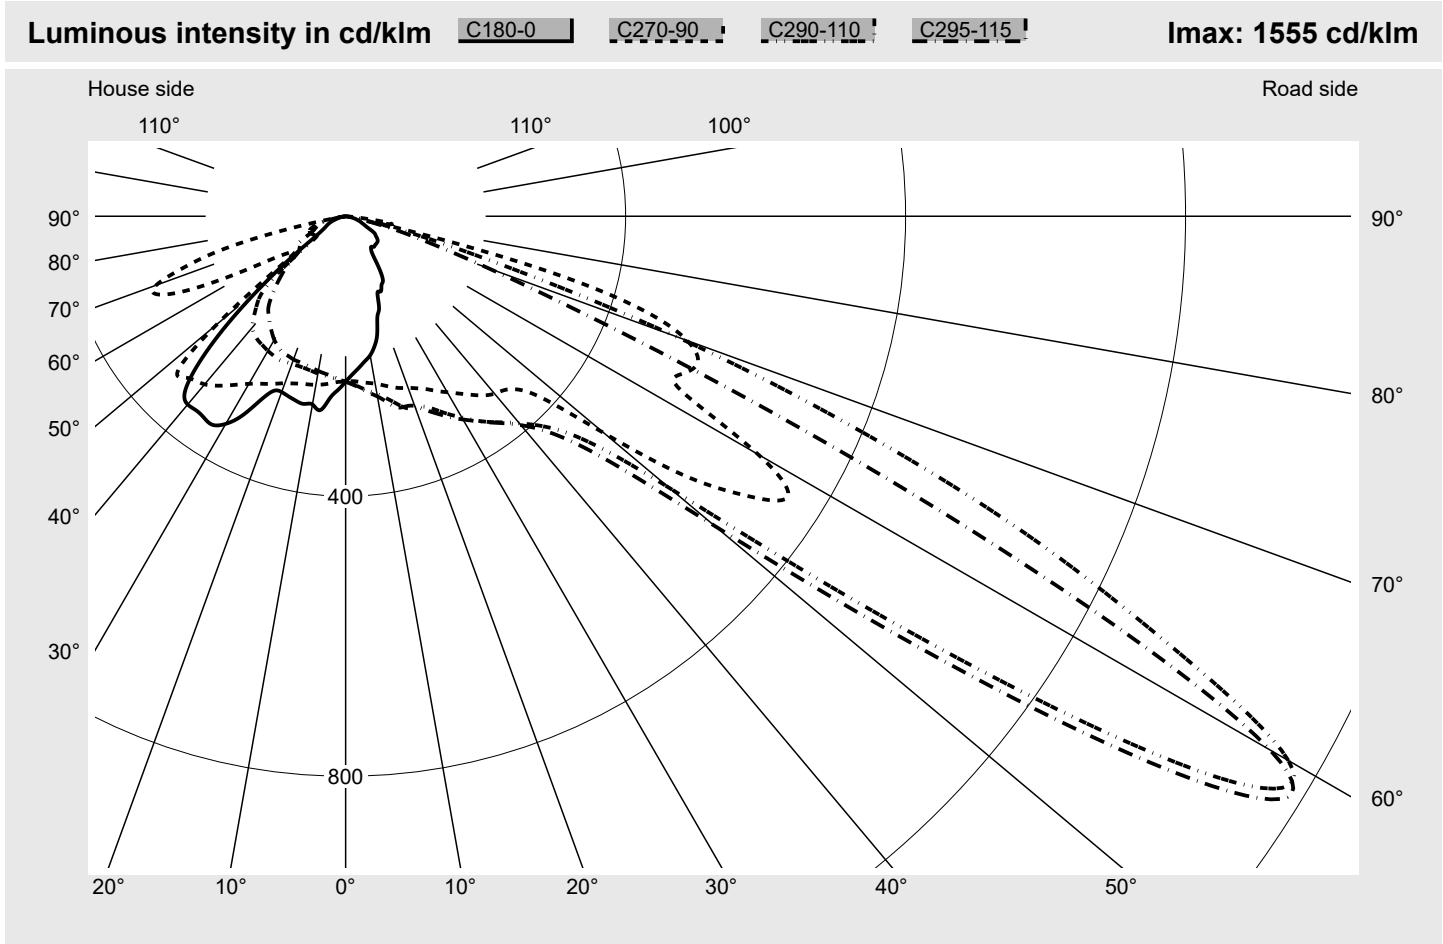

Photometric test report

Family Streetlight 21 midi LED	Order number: 5XE3F41G08MB EAN: 4058352729212	LP number 59559_50
	Version post-top or side-entry mounting Optic pedestrian crossing, asymmetric left distribution (PC-L) Cover toughened safety glass Lamps LED 4000 K CRI ≥ 70 Controlgear ECG SITECO iQ Rated values Net luminous flux = 19370 lm Power consumption = 146.7 W Luminous efficacy = 132 lm/W	serial documentation 07.02.2024

Luminaire output ratios	
Eta	100.0%
Eta 0° - 90°	100.0%
Eta 90° - 180°	0.0%
Measurement conditions	
DIN EN 13032 and DIN 5032	

Luminous intensity class acc. to EN13201-2	
Class:	G3
Imax 70°	818.0
Imax 80°	67.6
Imax 90°	0.0
Imax >90°	0.0
Imax >95°	0.0

Photometric test report

Family Streetlight 21 midi LED	Order number: 5XE3F41G08MB EAN: 4058352729212	LP number 59559_50
--	--	------------------------------

Envelope curve in cd/klm **KMK 60°** **KMK 57.5°** **KMK 55°** **KMK 52.5°** **siteco**