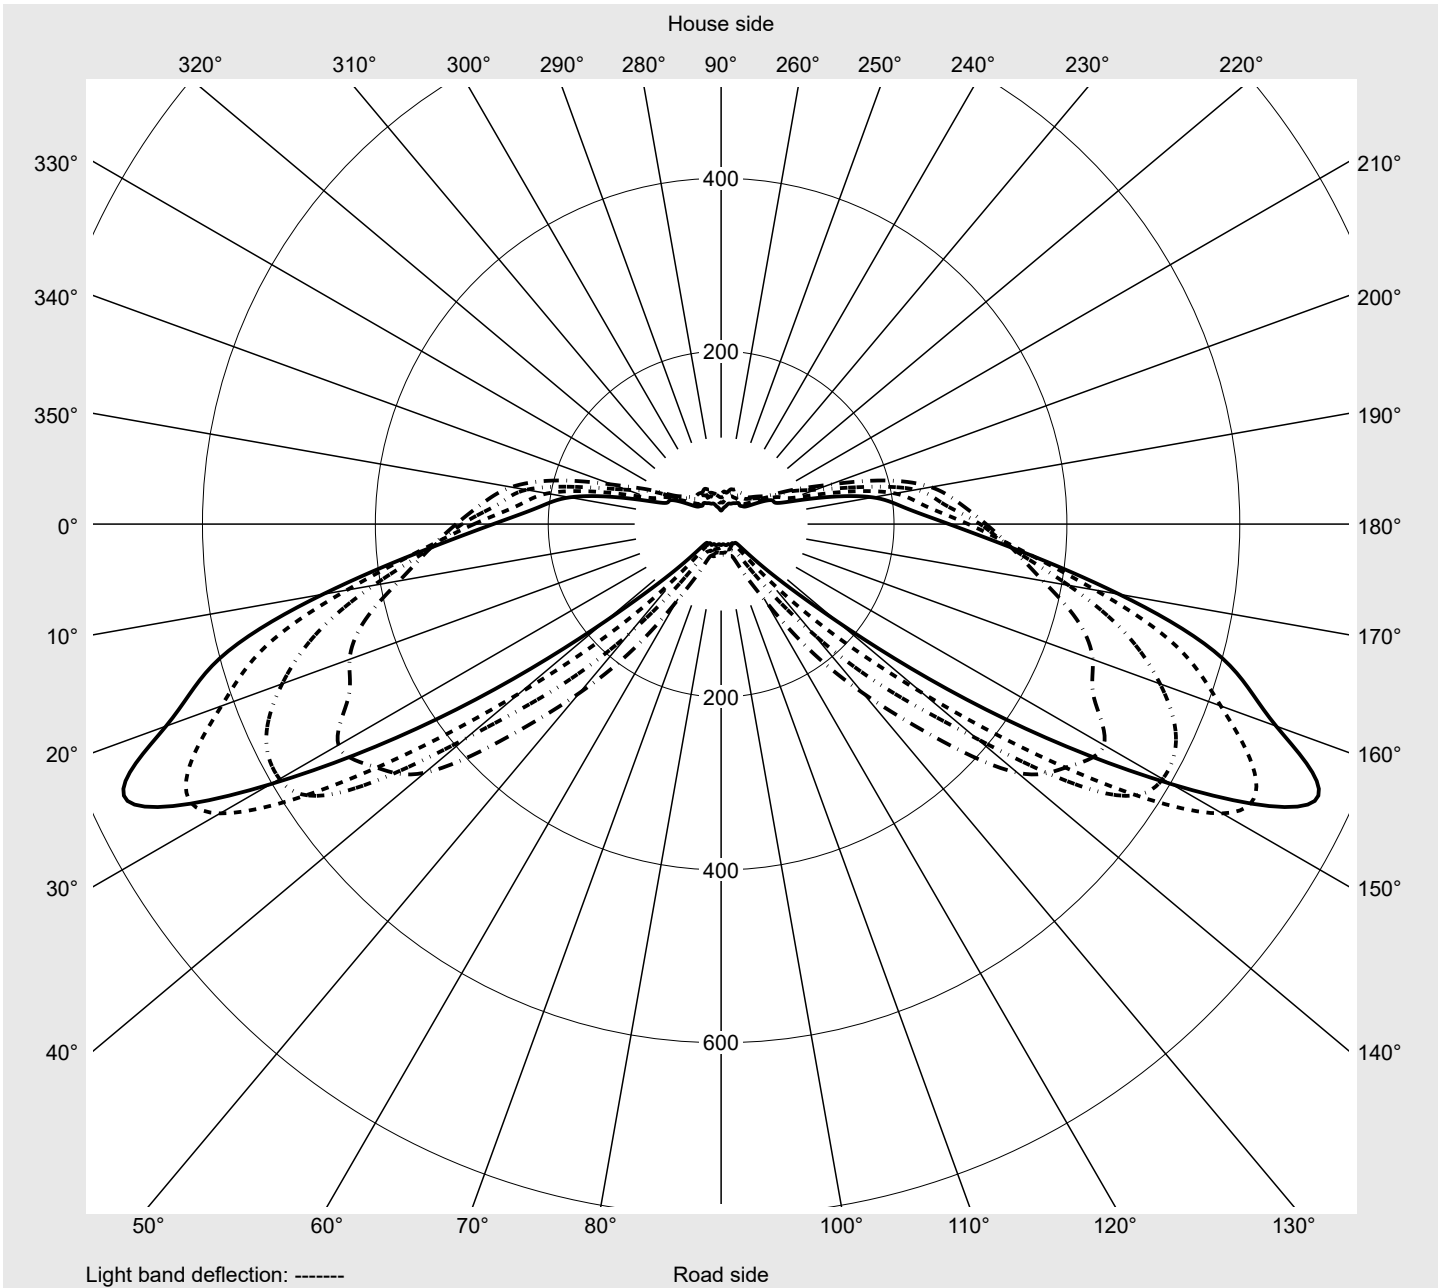

Photometric test report

Family Streetlight 31 micro toolless	Order number: 5XH5D31A08DA EAN: 4069025103048	LP number 59076_2360
	Version post-top or side-entry mounting Optic direct, asymmetric wide distribution S100003 Cover toughened safety glass Lamps LED 3000 K CRI ≥ 70 Controlgear ECG SITECO Rated values Net luminous flux = 4710 lm Power consumption = 35.5 W Luminous efficacy = 132.7 lm/W	serial documentation 18.04.2024

Luminous intensity in cd/klm C180-0 C205-25 C210-30 C270-90 **Imax: 758 cd/klm**

Luminaire output ratios

Eta	100.0%
Eta 0° - 90°	100.0%
Eta 90° - 180°	0.0%

Luminous intensity class acc. to EN13201-2

Class:	G3
Imax 70°	757.8
Imax 80°	95.1
Imax 90°	0.0
Imax >90°	0.0
Imax >95°	0.0

Measurement conditions

DIN EN 13032 and DIN 5032

Photometric test report

Family Streetlight 31 micro toolless	Order number: 5XH5D31A08DA EAN: 4069025103048	LP number 59076_2360
--	--	--------------------------------

Envelope curve in cd/klm **KMK 70°** **KMK 67.5°** **KMK 65°** **KMK 62.5°** **siteco**

Photometric test report

Family Streetlight 31 micro toolless	Order number: 5XH5D31A08DA EAN: 4069025103048	LP number 59076_2360
Table of values for luminous intensities		Maximum luminous intensity
siteco		