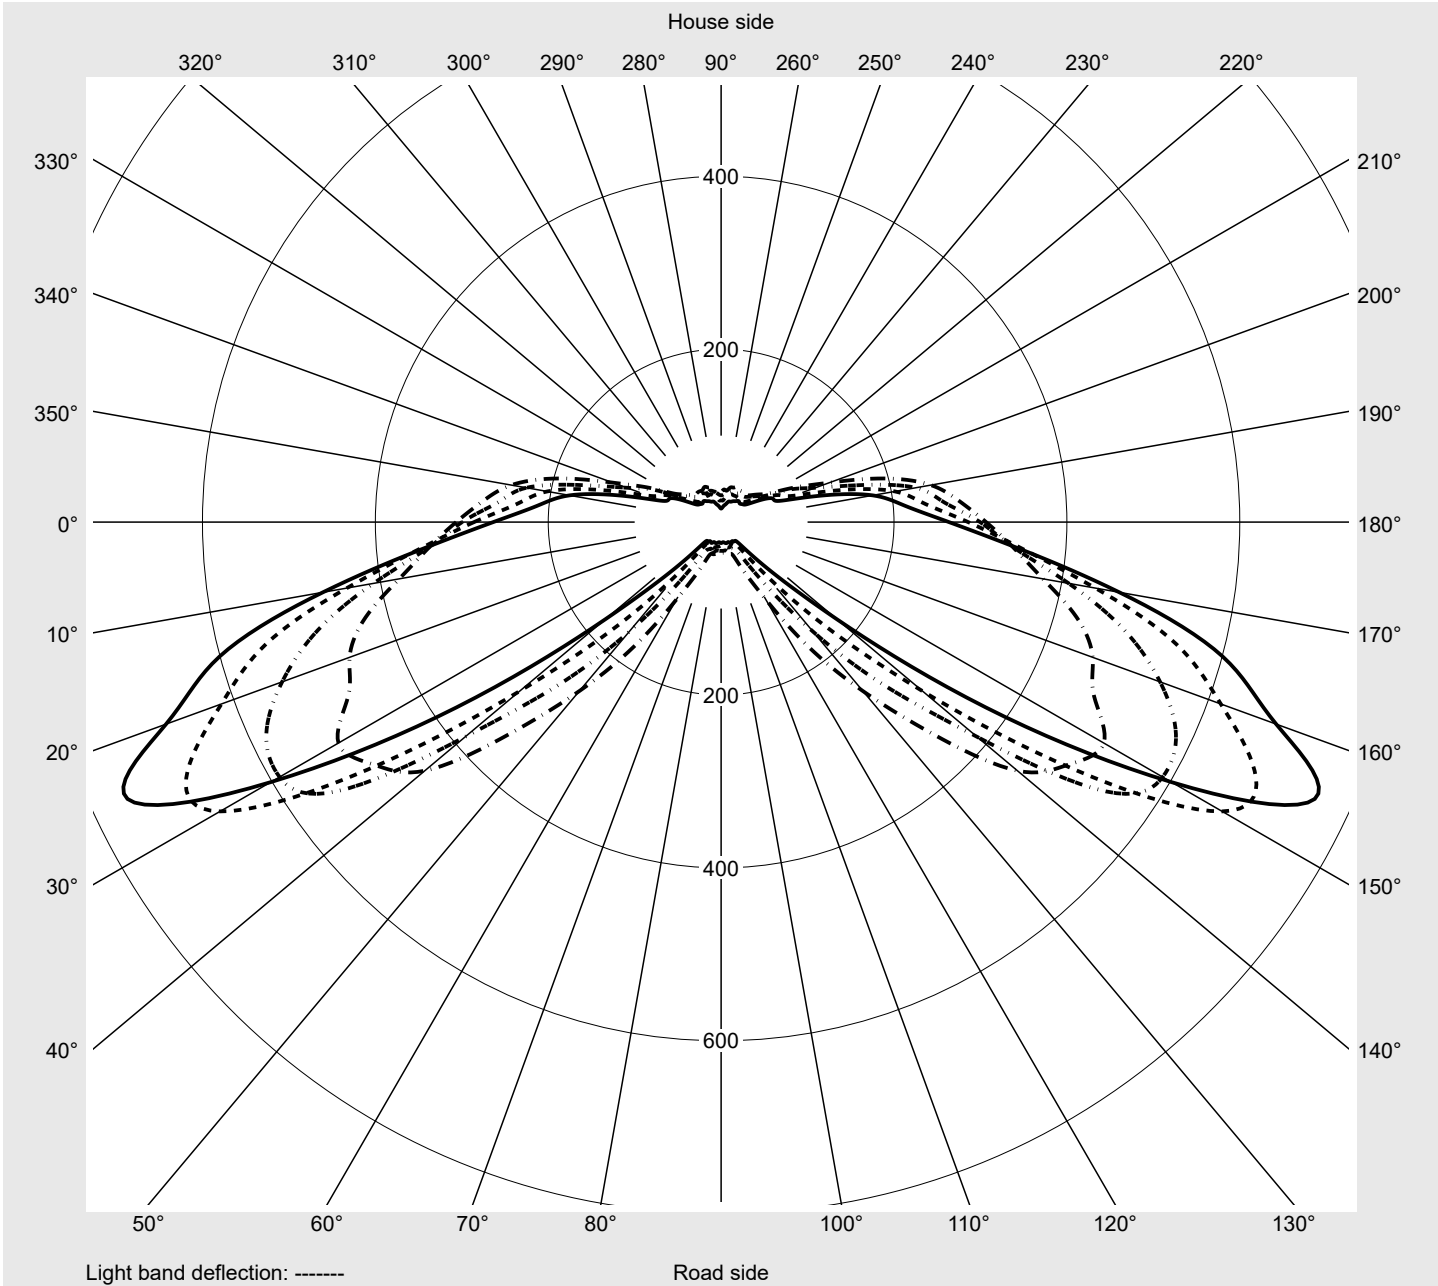

Photometric test report

Family Streetlight 31 micro toolless	Order number: 5XH5D31T08CA EAN: 4069025103154	LP number 59076_2430
	Version post-top or side-entry mounting, Smart Interface up/down Optic direct, asymmetric wide distribution S100003 Cover toughened safety glass Lamps LED 3000 K CRI ≥ 70 Controlgear ECG SITECO - Smart Interface Rated values Net luminous flux = 1440 lm Power consumption = 10.2 W Luminous efficacy = 141.2 lm/W	serial documentation 18.04.2024

Luminous intensity in cd/klm C180-0 C205-25 C210-30 C270-90 **Imax: 758 cd/klm**

Luminaire output ratios

Eta	100.0%
Eta 0° - 90°	100.0%
Eta 90° - 180°	0.0%

Luminous intensity class acc. to EN13201-2

Class:	G3
Imax 70°	757.8
Imax 80°	95.1
Imax 90°	0.0
Imax >90°	0.0
Imax >95°	0.0

Measurement conditions

DIN EN 13032 and DIN 5032

Photometric test report

Family Streetlight 31 micro toolless	Order number: 5XH5D31T08CA EAN: 4069025103154	LP number 59076_2430
--	--	--------------------------------

Envelope curve in cd/klm **KMK 70°** **KMK 67.5°** **KMK 65°** **KMK 62.5°** **siteco**

Photometric test report

Family Streetlight 31 micro toolless	Order number: 5XH5D31T08CA EAN: 4069025103154	LP number 59076_2430
Table of values for luminous intensities		Maximum luminous intensity
		siteco