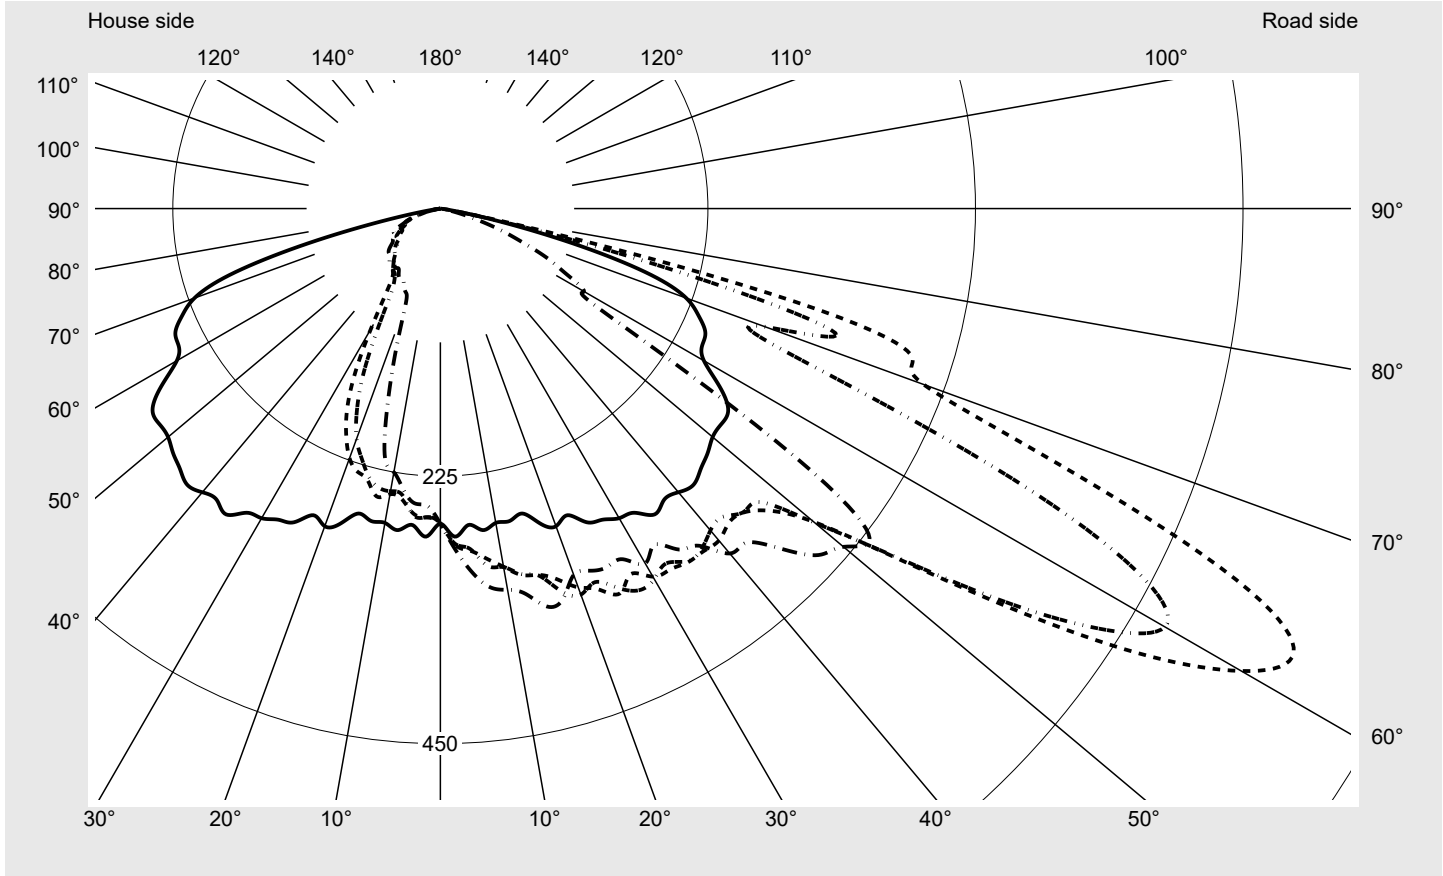

Photometric test report

Family Streetlight 31 micro toolless	Order number: 5XH5E31T08DA EAN: 4069025103437	LP number 59077_2239
	Version post-top or side-entry mounting, Smart Interface up/down Optic direct, asymmetric wide distribution S100006 Cover toughened safety glass Lamps LED 3000 K CRI ≥ 70 Controlgear ECG SITECO - Smart Interface Rated values Net luminous flux = 4940 lm Power consumption = 37.7 W Luminous efficacy = 131 lm/W	serial documentation 18.04.2024

Luminous intensity in cd/klm C180-0 C210-30 C215-35 C270-90 **Imax: 809 cd/klm**

Luminaire output ratios	
Eta	100.0%
Eta 0° - 90°	100.0%
Eta 90° - 180°	0.0%

Luminous intensity class acc. to EN13201-2	
Class:	G4
Imax 70°	498.7
Imax 80°	32.8
Imax 90°	0.0
Imax >90°	0.0
Imax >95°	0.0

Envelope curve in cd/klm **KMK 62.5°** **KMK 60°** **KMK 57.5°** **KMK 55°** **siteco**

Photometric test report

Family Streetlight 31 micro toolless	Order number: 5XH5E31T08DA EAN: 4069025103437	LP number 59077_2239
Table of values for luminous intensities		Maximum luminous intensity
		siteco