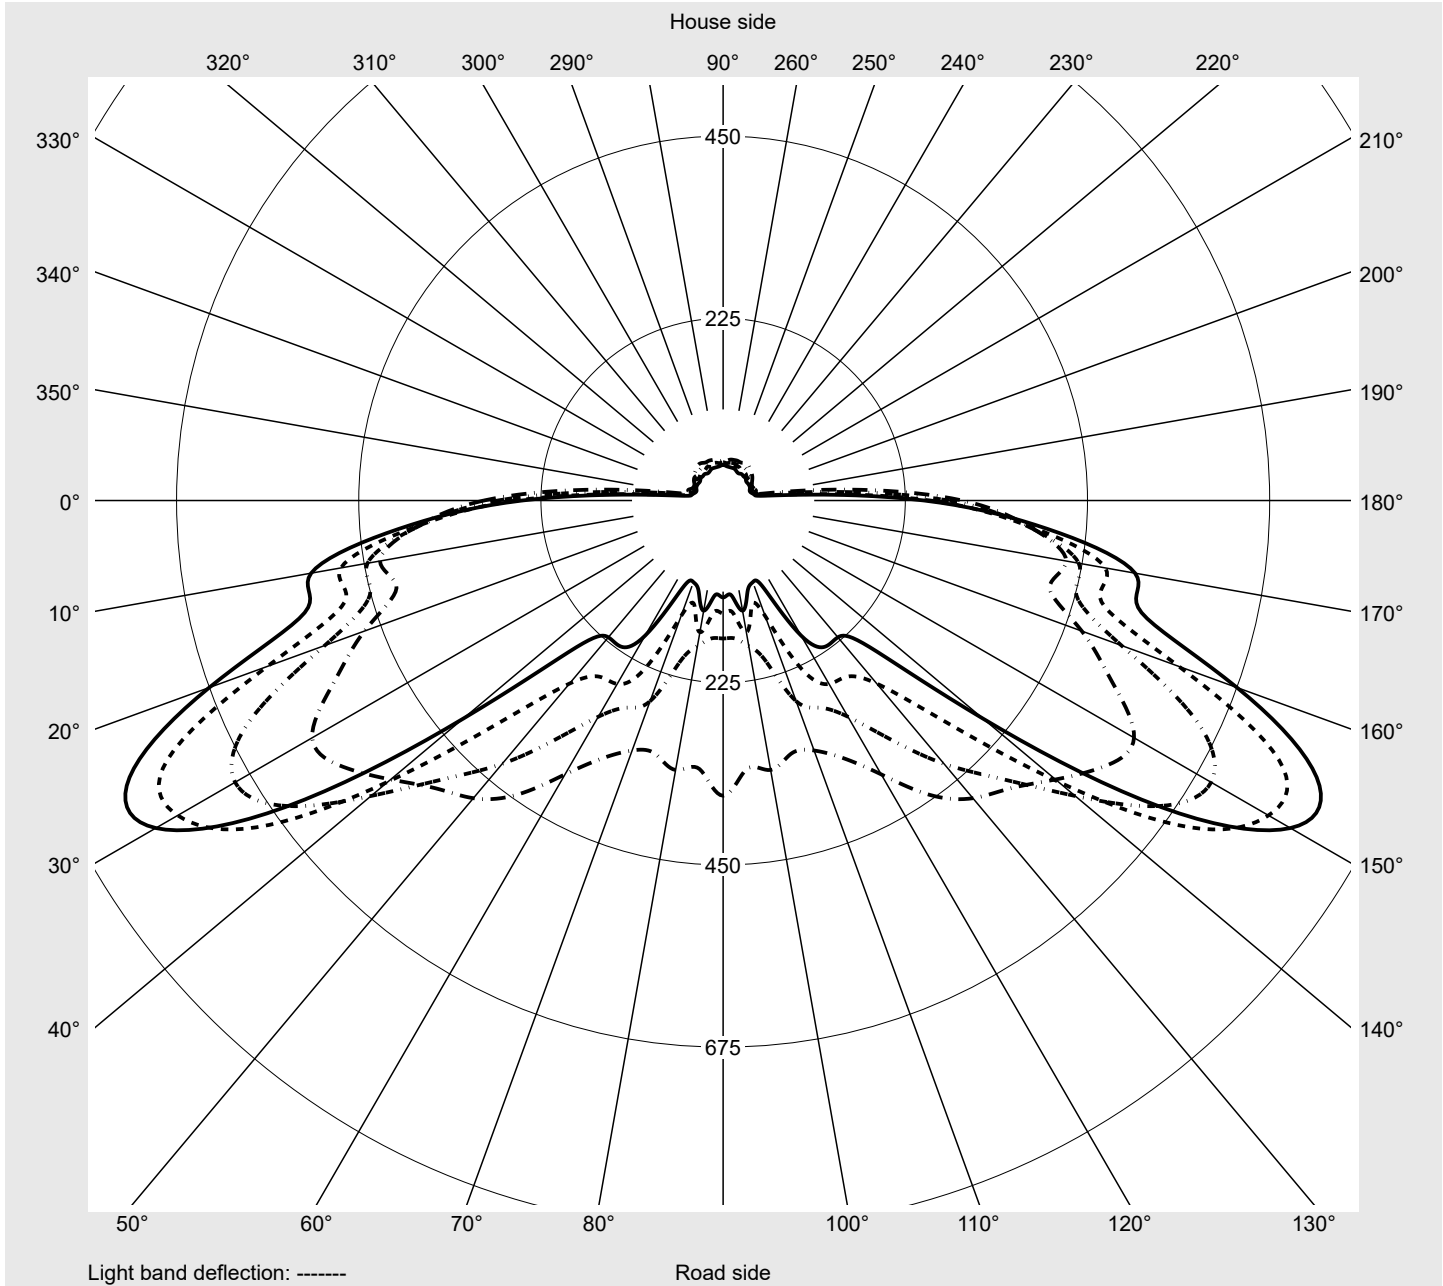

Photometric test report

Family Streetlight 31 micro toolless	Order number: 5XH5E31T08DA EAN: 4069025103437	LP number 59077_2239
	Version post-top or side-entry mounting, Smart Interface up/down Optic direct, asymmetric wide distribution S100006 Cover toughened safety glass Lamps LED 3000 K CRI ≥ 70 Controlgear ECG SITECO - Smart Interface Rated values Net luminous flux = 4940 lm Power consumption = 37.7 W Luminous efficacy = 131 lm/W	serial documentation 18.04.2024

Luminous intensity in cd/klm C180-0 C210-30 C215-35 C270-90 **Imax: 809 cd/klm**

Luminaire output ratios	
Eta	100.0%
Eta 0° - 90°	100.0%
Eta 90° - 180°	0.0%

Luminous intensity class acc. to EN13201-2	
Class:	G4
Imax 70°	498.7
Imax 80°	32.8
Imax 90°	0.0
Imax >90°	0.0
Imax >95°	0.0

Measurement conditions
DIN EN 13032 and DIN 5032

Photometric test report

Family Streetlight 31 micro toolless	Order number: 5XH5E31T08DA EAN: 4069025103437	LP number 59077_2239
---	--	---------------------------------------

Envelope curve in cd/klm **KMK 62.5°** **KMK 60°** **KMK 57.5°** **KMK 55°** **siteco**

Photometric test report

Family Streetlight 31 micro toolless	Order number: 5XH5E31T08DA EAN: 4069025103437	LP number 59077_2239
Table of values for luminous intensities		Maximum luminous intensity
		siteco